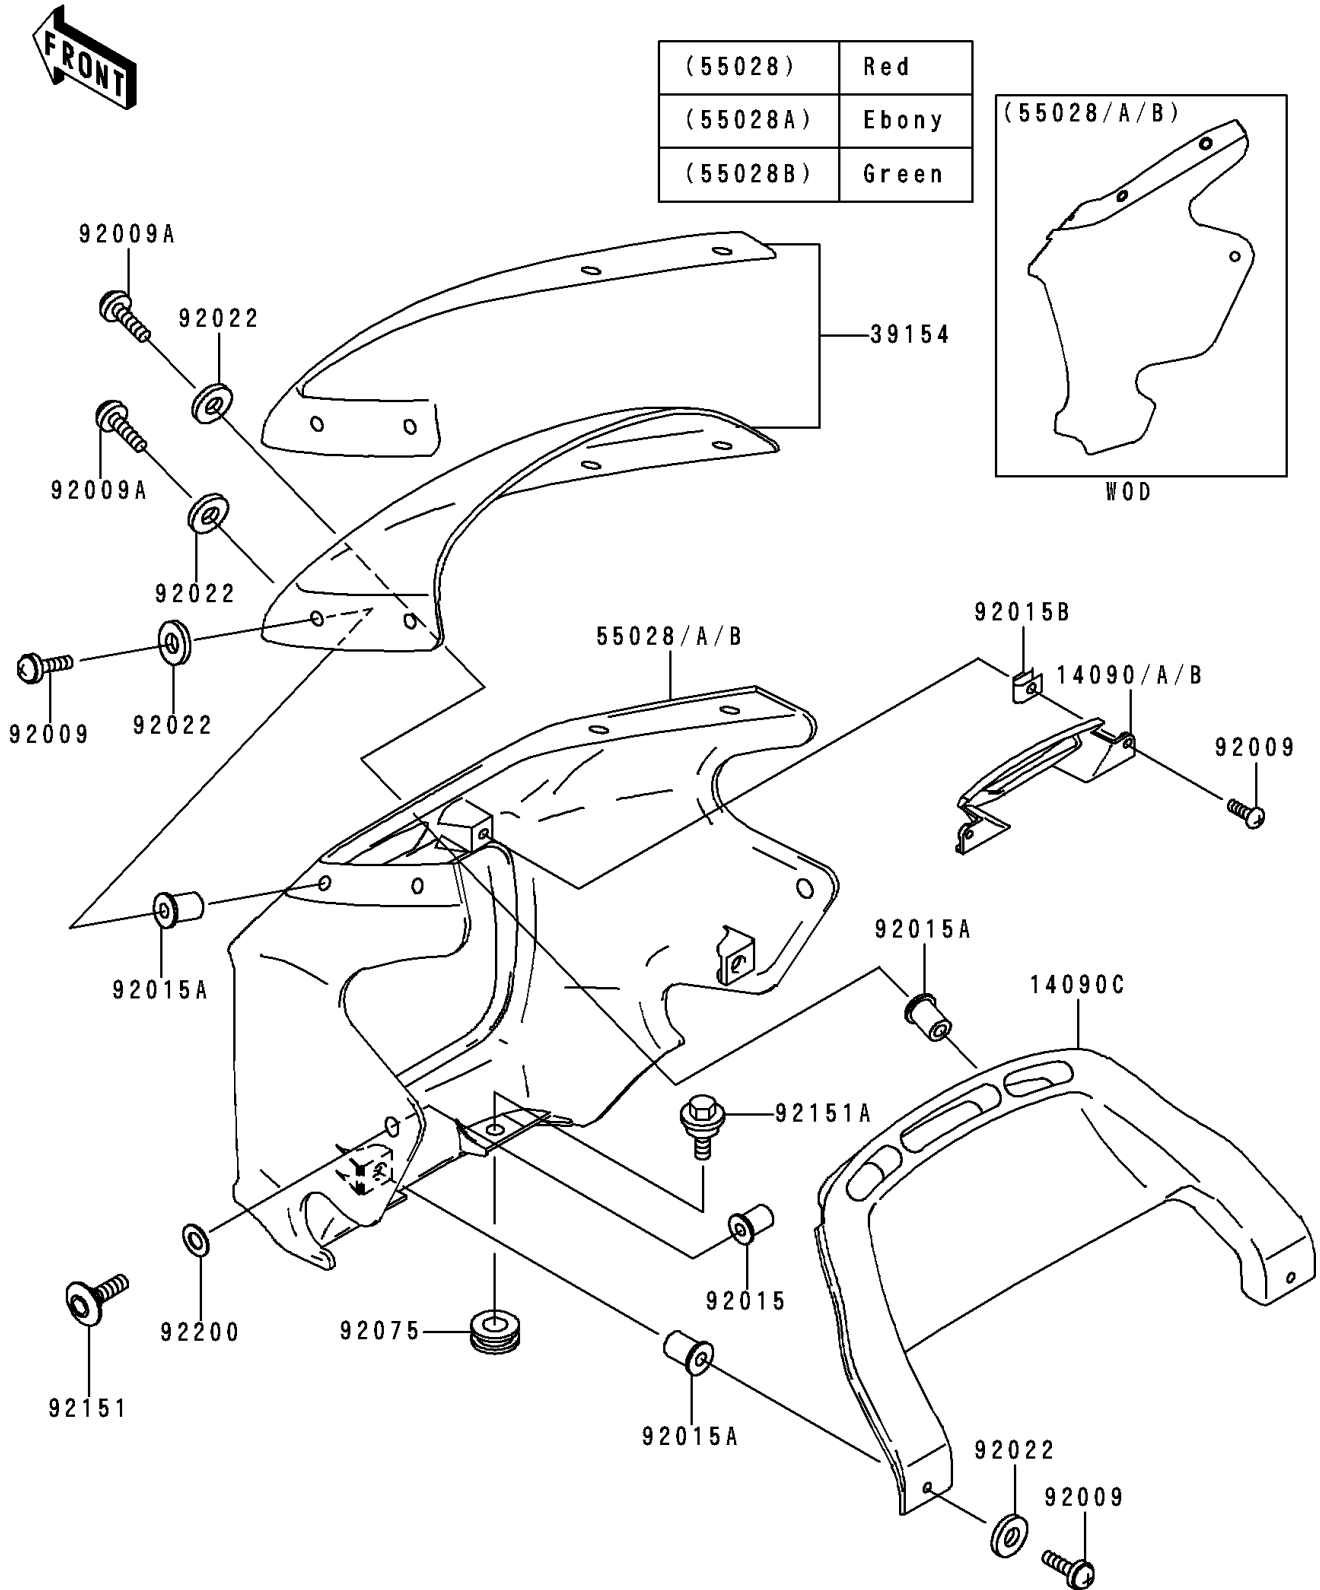

# 1999 ZRX1100 PARTS DIAGRAM

Cowling

F2871

## 1999 ZRX1100 PARTS LIST

### Cowling

ITEM NAME	PART NUMBER	QUANTITY
COVER,POSITION LAMP,P.J.GREEN (Ref # 14090B)	14090-1404-U5	1
COVER,INNER COWLING (Ref # 14090C)	14090-1776	1
WINDSHIELD (Ref # 39154)	39154-5008	1
COWLING,UPP,P.J.GREEN (Ref # 55028B)	55028-1352-U5	1
SCREW,5X16,BLACK (Ref # 92009)	92009-1654	8
SCREW,5X20,BLACK (Ref # 92009A)	92009-1656	2
NUT (Ref # 92015)	92015-1700	2
NUT,WELL,5MM (Ref # 92015A)	92015-1757	8
NUT,5MM (Ref # 92015B)	92015-1798	2
WASHER,NYLON,5.3X11.5X1.5 (Ref # 92022)	92022-1521	8
DAMPER (Ref # 92075)	92075-1634	2
BOLT,SOCKET,6X18 (Ref # 92151)	92151-1149	2
BOLT,FLANGED,6MM (Ref # 92151A)	92151-1186	2
WASHER,10.3X20X1 (Ref # 92200)	92200-1013	2