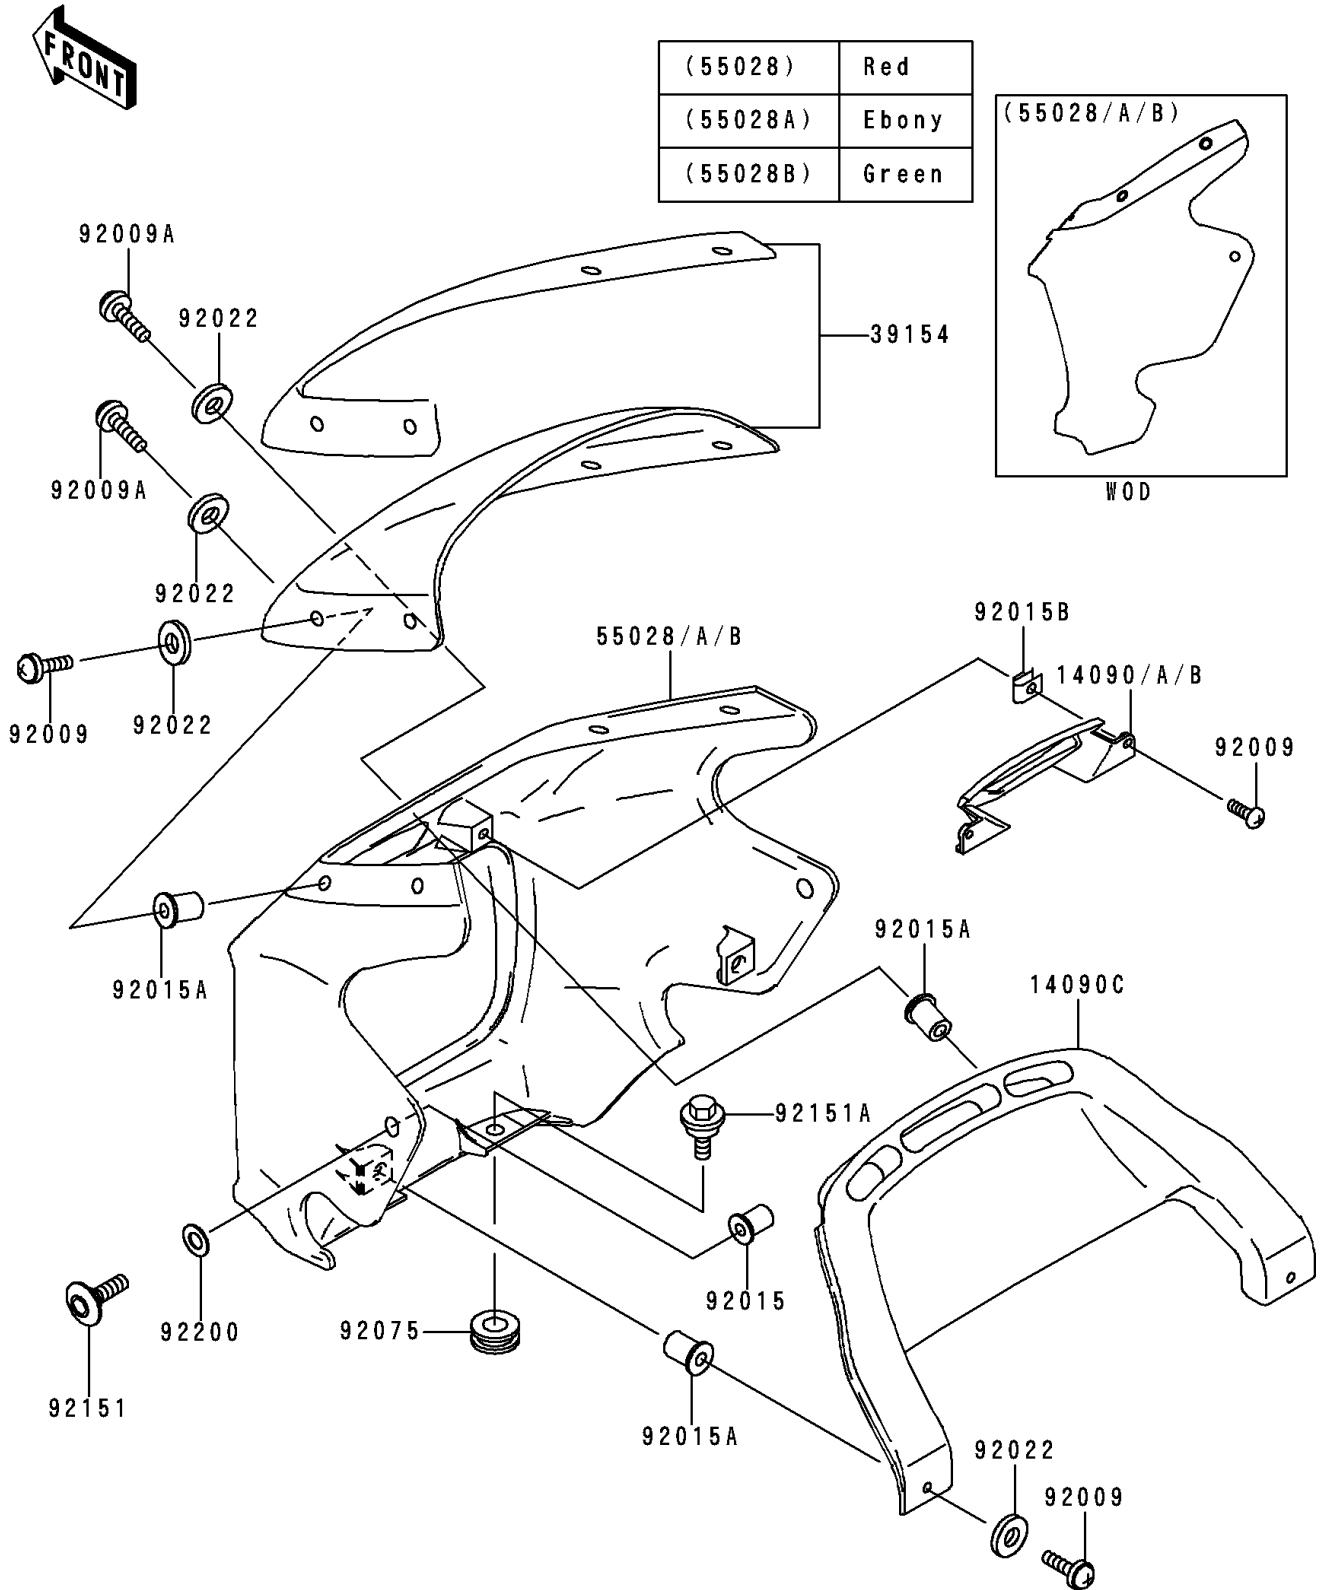

# 2000 ZRX1100 PARTS DIAGRAM

Cowling

F2871

## 2000 ZRX1100 PARTS LIST

### Cowling

ITEM NAME	PART NUMBER	QUANTITY
COVER,POSITION LAMP,P.J.GREEN (Ref # 14090B)	14090-1404-U5	1
COVER,INNER COWLING (Ref # 14090C)	14090-1776	1
WINDSHIELD (Ref # 39154)	39154-5008	1
COWLING,UPP,P.J.GREEN (Ref # 55028B)	55028-1352-U5	1
SCREW,5X16,BLACK (Ref # 92009)	92009-1654	8
SCREW,5X20,BLACK (Ref # 92009A)	92009-1656	2
NUT (Ref # 92015)	92015-1700	2
NUT,WELL,5MM (Ref # 92015A)	92015-1757	8
NUT,5MM (Ref # 92015B)	92015-1798	2
WASHER,NYLON,5.3X11.5X1.5 (Ref # 92022)	92022-1521	8
DAMPER (Ref # 92075)	92075-1634	2
BOLT,SOCKET,6X18 (Ref # 92151)	92151-1149	2
BOLT,FLANGED,6MM (Ref # 92151A)	92151-1186	2
WASHER,10.3X20X1 (Ref # 92200)	92200-1013	2
COVER,POSITION LAMP,F.RED (Ref # 14090)	14090-1404-B1	1
COVER,POSITION LAMP,EBONY (Ref # 14090A)	14090-1404-H8	1
COWLING,UPP,F.RED (Ref # 55028)	55028-1352-B1	1
COWLING,UPP,EBONY (Ref # 55028A)	55028-1352-H8	1