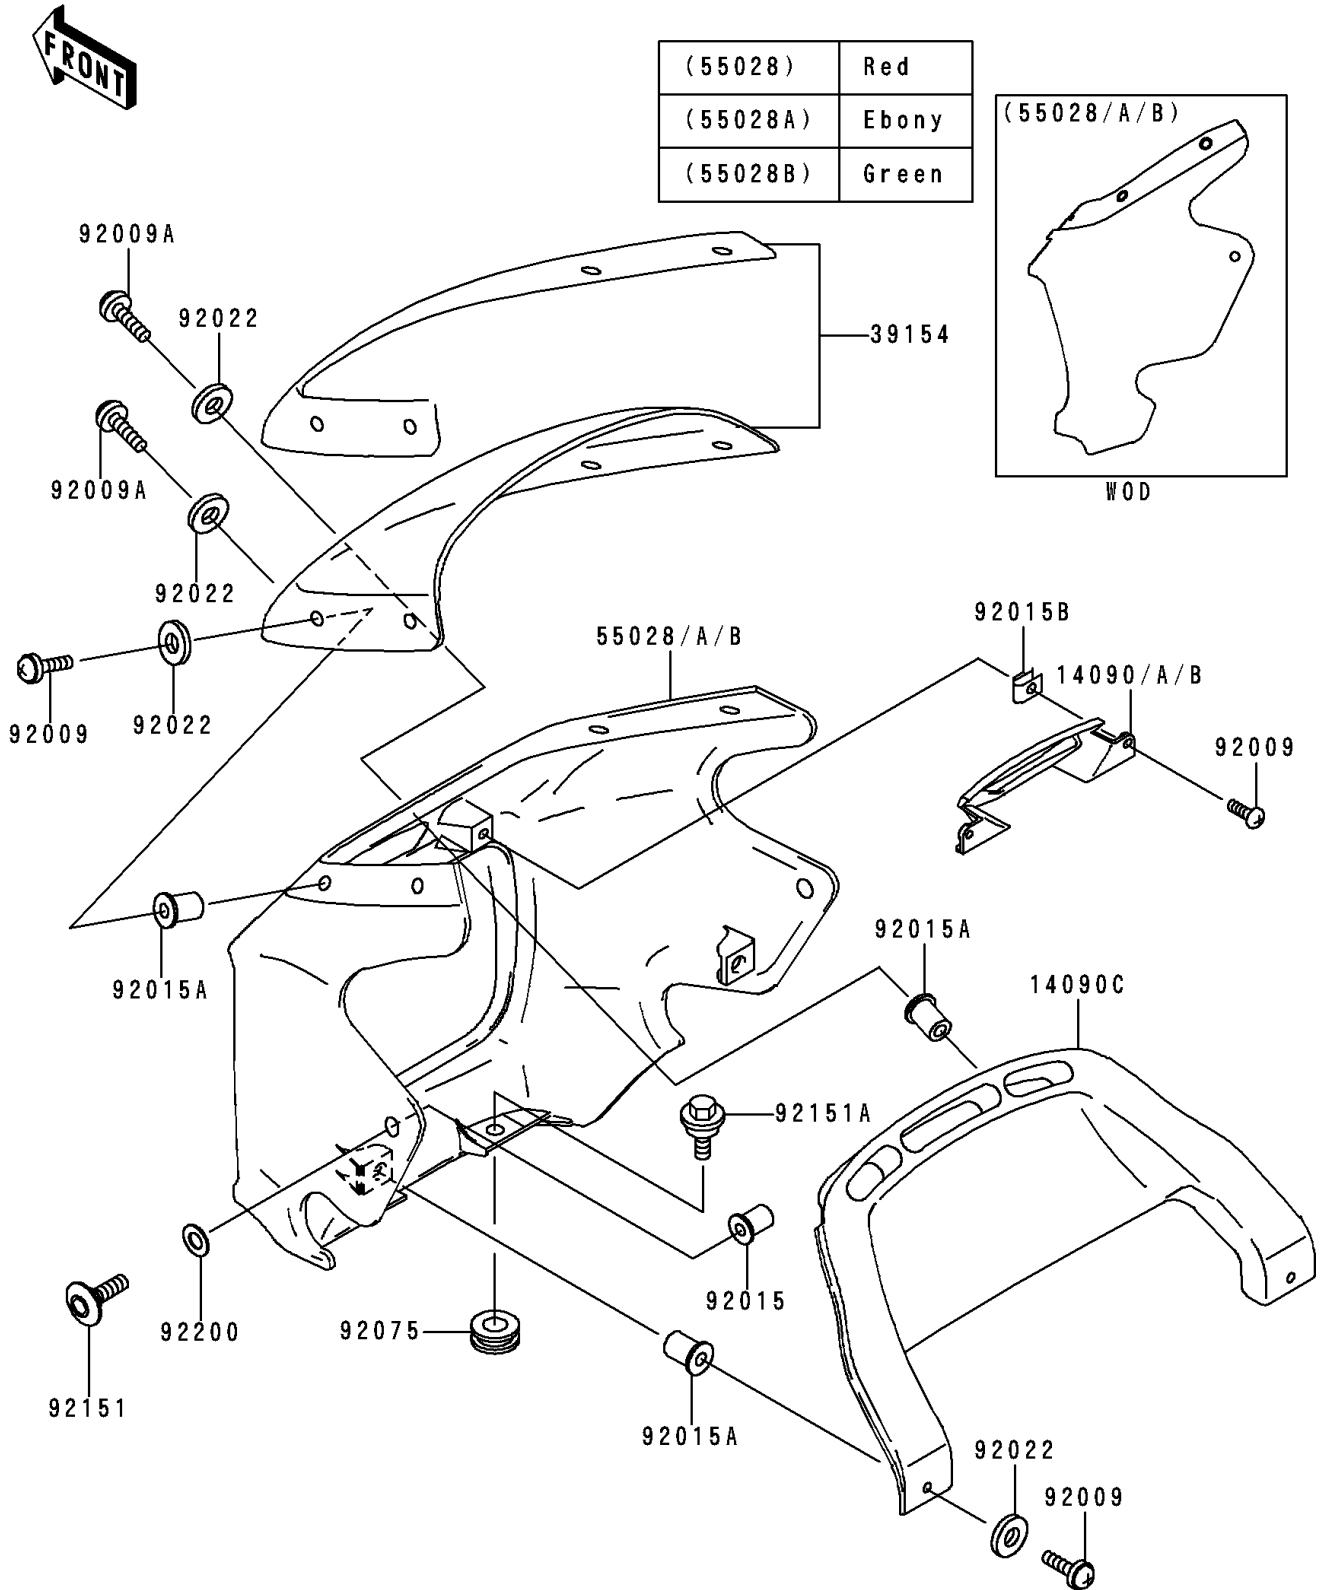

2000 ZRX1100 PARTS DIAGRAM

Cowling

F2871

2000 ZRX1100 PARTS LIST

Cowling

ITEM NAME	PART NUMBER	QUANTITY
COVER,POSITION LAMP,P.J.GREEN (Ref # 14090B)	14090-1404-U5	1
COVER,INNER COWLING (Ref # 14090C)	14090-1776	1
WINDSHIELD (Ref # 39154)	39154-5008	1
COWLING,UPP,P.J.GREEN (Ref # 55028B)	55028-1352-U5	1
SCREW,5X16,BLACK (Ref # 92009)	92009-1654	8
SCREW,5X20,BLACK (Ref # 92009A)	92009-1656	2
NUT (Ref # 92015)	92015-1700	2
NUT,WELL,5MM (Ref # 92015A)	92015-1757	8
NUT,5MM (Ref # 92015B)	92015-1798	2
WASHER,NYLON,5.3X11.5X1.5 (Ref # 92022)	92022-1521	8
DAMPER (Ref # 92075)	92075-1634	2
BOLT,SOCKET,6X18 (Ref # 92151)	92151-1149	2
BOLT,FLANGED,6MM (Ref # 92151A)	92151-1186	2
WASHER,10.3X20X1 (Ref # 92200)	92200-1013	2
COVER,POSITION LAMP,F.RED (Ref # 14090)	14090-1404-B1	1
COVER,POSITION LAMP,EBONY (Ref # 14090A)	14090-1404-H8	1
COWLING,UPP,F.RED (Ref # 55028)	55028-1352-B1	1
COWLING,UPP,EBONY (Ref # 55028A)	55028-1352-H8	1