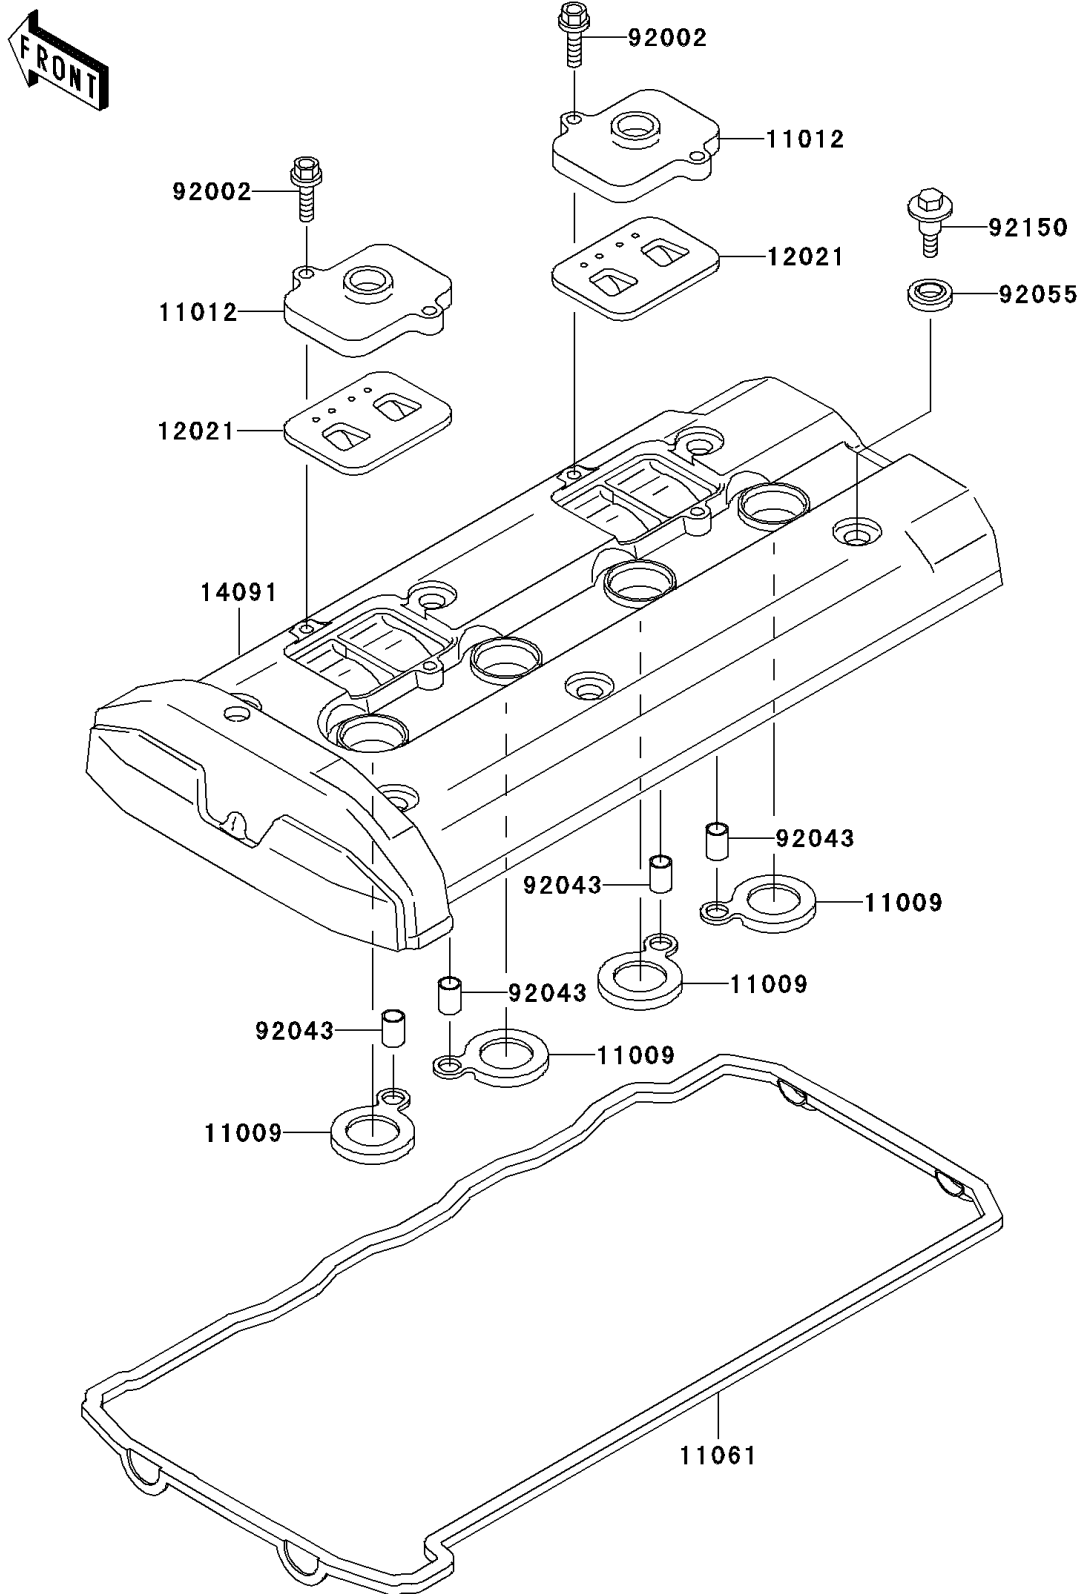

2003 ZRX1200R PARTS DIAGRAM

Cylinder Head Cover

E1112

2003 ZRX1200R PARTS LIST

Cylinder Head Cover

ITEM NAME	PART NUMBER	QUANTITY
GASKET,SPARK PLUG (Ref # 11009)	11009-1725	4
CAP,REED VALVE (Ref # 11012)	11012-1532	2
GASKET,CYLINDER HEAD (Ref # 11061)	11061-1059	1
VALVE-ASSY-REED (Ref # 12021)	12021-1119	2
COVER,HEAD (Ref # 14091)	14091-1317	1
BOLT,6X22 (Ref # 92002)	92002-1068	4
PIN,8.2X10X14 (Ref # 92043)	92043-1264	4
RING-O,HEAD COVER BOLT (Ref # 92055)	92055-1352	6
BOLT,HEAD COVER (Ref # 92150)	92150-1447	6