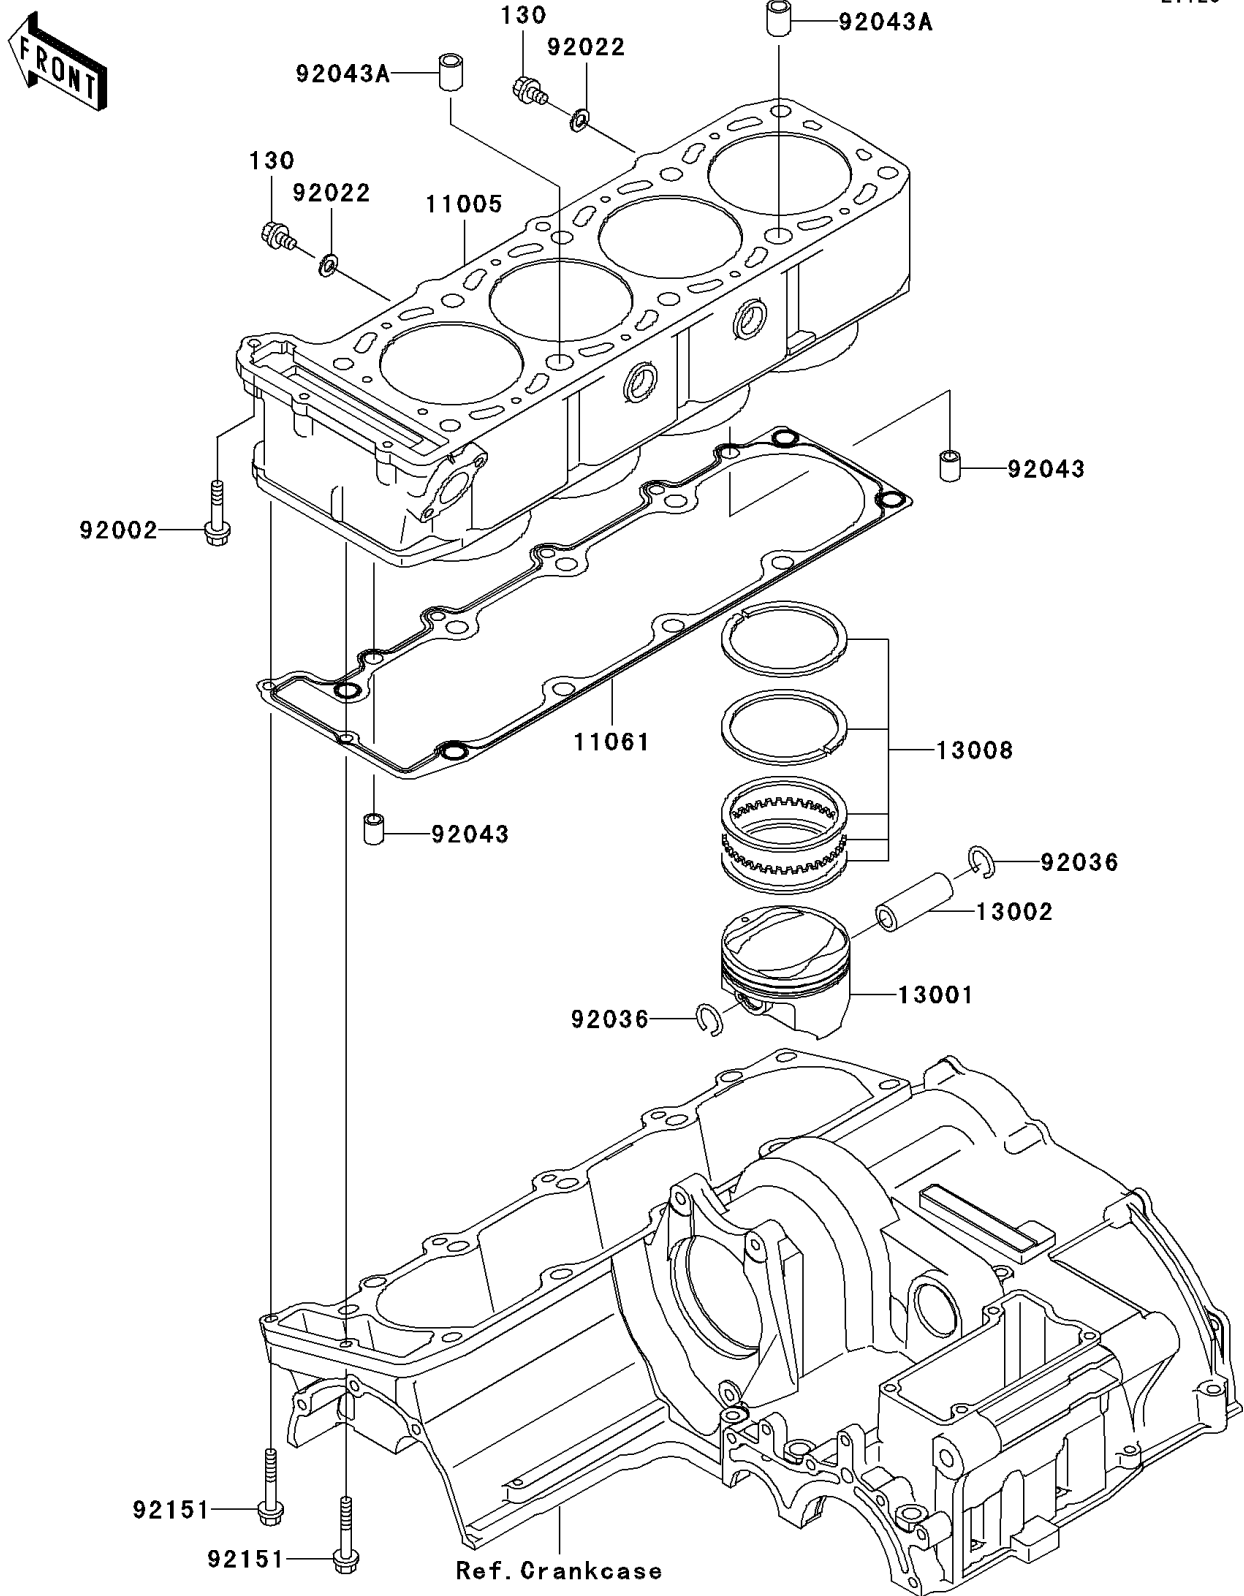

2003 ZRX1200R PARTS DIAGRAM

Cylinder/Piston(s)

E1120

2003 ZRX1200R PARTS LIST

Cylinder/Piston(s)

ITEM NAME	PART NUMBER	QUANTITY
BOLT-FLANGED (Ref # 130)	130Y0610	2
CYLINDER-ENGINE (Ref # 11005)	11005-1945	1
GASKET,CYLINDER (Ref # 11061)	11061-1060	1
PISTON-ENGINE (Ref # 13001)	13001-1592	4
PIN-PISTON (Ref # 13002)	13002-1121	4
RING-SET-PISTON (Ref # 13008)	13008-1202	4
BOLT,6X30 (Ref # 92002)	92002-1138	1
WASHER,6.2X11X1 (Ref # 92022)	92022-304	2
RING-SNAP,PISTON PIN (Ref # 92036)	92036-008	8
PIN,8.2X10X14 (Ref # 92043)	92043-1264	2
PIN,11.5X14X14 (Ref # 92043A)	92043-1279	2
BOLT,6X38 (Ref # 92151)	92151-1904	2