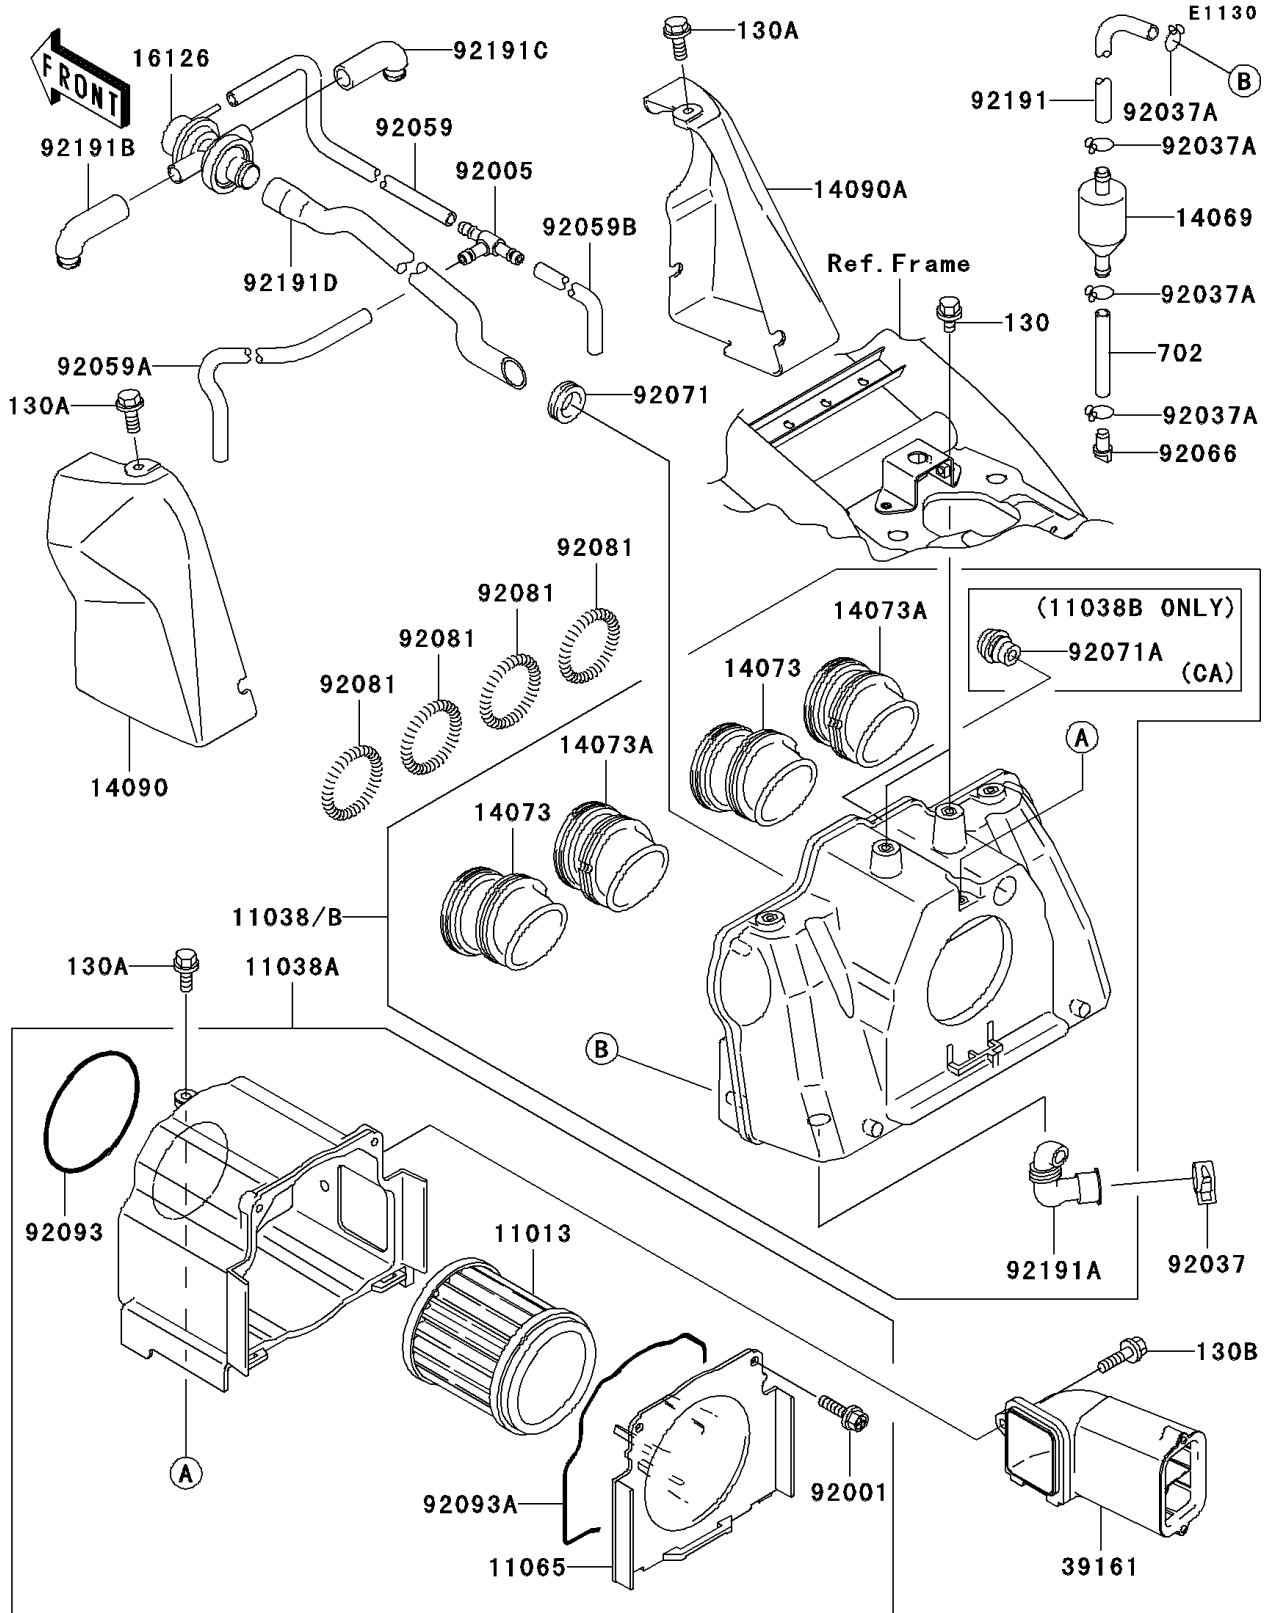

2003 ZRX1200R PARTS DIAGRAM

Air Cleaner

2003 ZRX1200R PARTS LIST

Air Cleaner

ITEM NAME	PART NUMBER	QUANTITY
BOLT-FLANGED (Ref # 130)	130J0610	2
BOLT-FLANGED,6X14,BLACK (Ref # 130A)	130J0614	3
BOLT-FLANGED (Ref # 130B)	130J0620	1
TUBE-RUBBER (Ref # 702)	702A0760	1
ELEMENT-AIR FILTER (Ref # 11013)	11013-1235	1
CASE-ASSY-AIR FILTER,RR (Ref # 11038A)	11038-1129	1
CAP,AIR FILTER (Ref # 11065)	11065-1188	1
BREATHER (Ref # 14069)	14069-1051	1
DUCT,#1 (Ref # 14073)	14073-1685	2
DUCT,#2 (Ref # 14073A)	14073-1686	2
COVER,AIR CLEANER,LH,F.C.GRAY (Ref # 14090)	14090-1789-3L	1
COVER,AIR CLEANER,RH,F.C.GRAY (Ref # 14090A)	14090-1790-3L	1
VALVE,AIR SWITCH (Ref # 16126)	16126-1401	1
SILENCER-ASSY-INTAKE (Ref # 39161)	39161-1081	1
BOLT,6X20 (Ref # 92001)	92001-1091	2
FITTING,TUBE,T-TYPE (Ref # 92005)	92005-1017	1
CLAMP (Ref # 92037)	92037-1460	1
CLAMP,TUBE (Ref # 92037A)	92037-147	4
TUBE,4X9X220 (Ref # 92059)	92059-1040	1
TUBE,4X9X230 (Ref # 92059A)	92059-1068	1
TUBE,4X9X80 (Ref # 92059B)	92059-1365	1
PLUG,DRAIN (Ref # 92066)	92066-1211	1
GROMMET,AIR FILTER (Ref # 92071)	92071-1042	1
SPRING,COIL,BLACK (Ref # 92081)	92081-1457	4
SEAL,AIR FILTER (Ref # 92093)	92093-1338	1
SEAL,AIR FILTER (Ref # 92093A)	92093-1432	1
TUBE (Ref # 92191)	92191-1006	1
TUBE,DRAIN TUBE (Ref # 92191A)	92191-1124	1
TUBE,AIR SWITCH LH (Ref # 92191B)	92191-1125	1

2003 ZRX1200R PARTS LIST

Air Cleaner

ITEM NAME	PART NUMBER	QUANTITY
TUBE,AIR SWITCH RH (Ref # 92191C)	92191-1126	1
TUBE,AIR SWITCH-AIR FILTER (Ref # 92191D)	92191-1127	1
CASE-ASSY-AIR FILTER,FR (Ref # 11038)	11038-1120	1
CASE-ASSY-AIR FILTER,FR (Ref # 11038B)	11038-1130	1
GROMMET,AIR FILTER (Ref # 92071A)	92071-1112	1