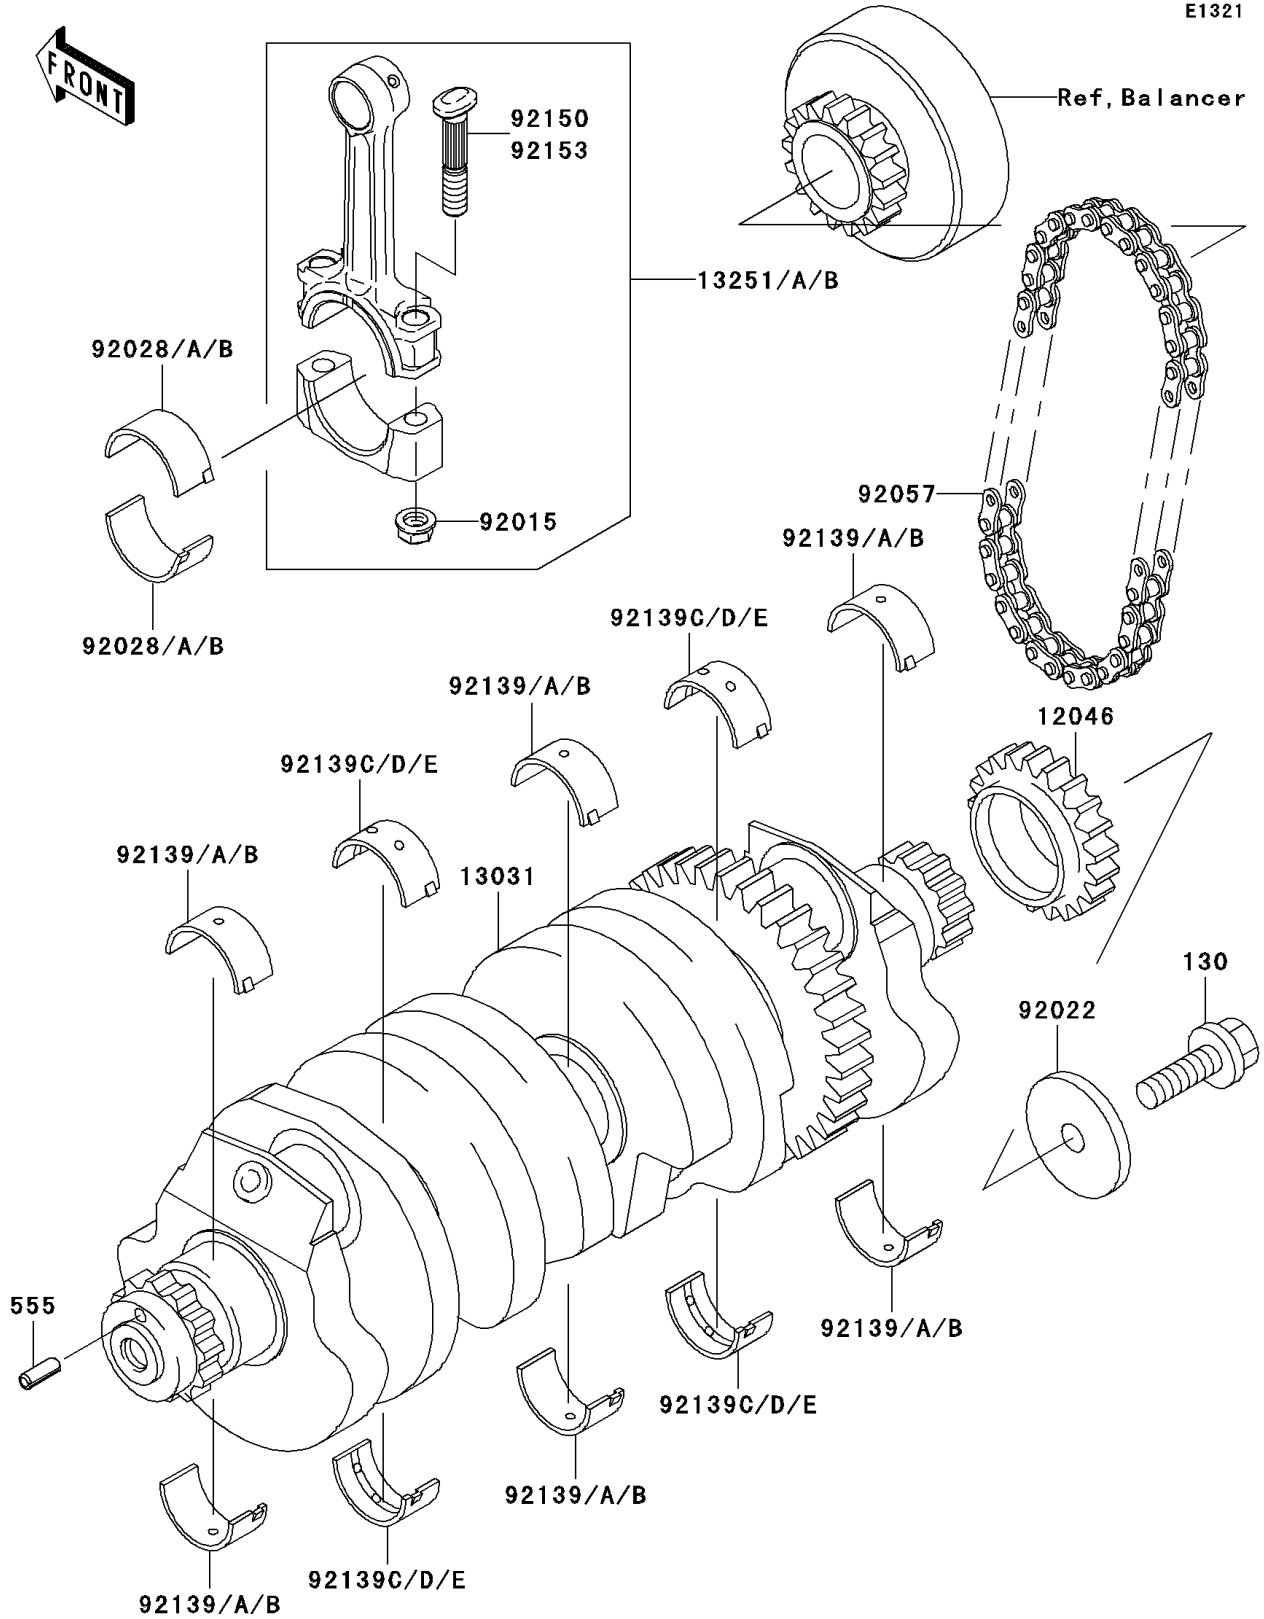

2003 ZRX1200R PARTS DIAGRAM

Crankshaft

2003 ZRX1200R PARTS LIST

Crankshaft

ITEM NAME	PART NUMBER	QUANTITY
BOLT-FLANGED,8X25 (Ref # 130)	130G0825	1
PIN-SPRING (Ref # 555)	555A0412	1
SPROCKET,21T (Ref # 12046)	12046-1084	1
CRANKSHAFT-COMP (Ref # 13031)	13031-1484	1
ROD-ASSY-CONNECTING,I (Ref # 13251B)	13251-1139-II	4
NUT,CONNECTING ROD (Ref # 92015)	92015-1559	8
WASHER,8.5X36X4 (Ref # 92022)	92022-1633	1
BUSHING,CONNECTING ROD,BLACK (Ref # 92028)	92028-1679	AR
BUSHING,CONNECTING ROD,BLUE (Ref # 92028A)	92028-1680	AR
BUSHING,CONNECTING ROD,WHITE (Ref # 92028B)	92028-1681	AR
CHAIN,GENERATOR (Ref # 92057)	92057-1209	1
BUSHING,CRANKSHAFT,BLUE (Ref # 92139)	92139-1068	AR
BUSHING,CRANKSHAFT,BLACK (Ref # 92139A)	92139-1069	AR
BUSHING,CRANKSHAFT,BROWN (Ref # 92139B)	92139-1070	AR
BUSHING,CRANKSHAFT,BLUE (Ref # 92139C)	92139-1071	AR
BUSHING,CRANKSHAFT,BLACK (Ref # 92139D)	92139-1072	AR
BUSHING,CRANKSHAFT,BROWN (Ref # 92139E)	92139-1073	AR
BOLT (Ref # 92153)	92153-1102	8