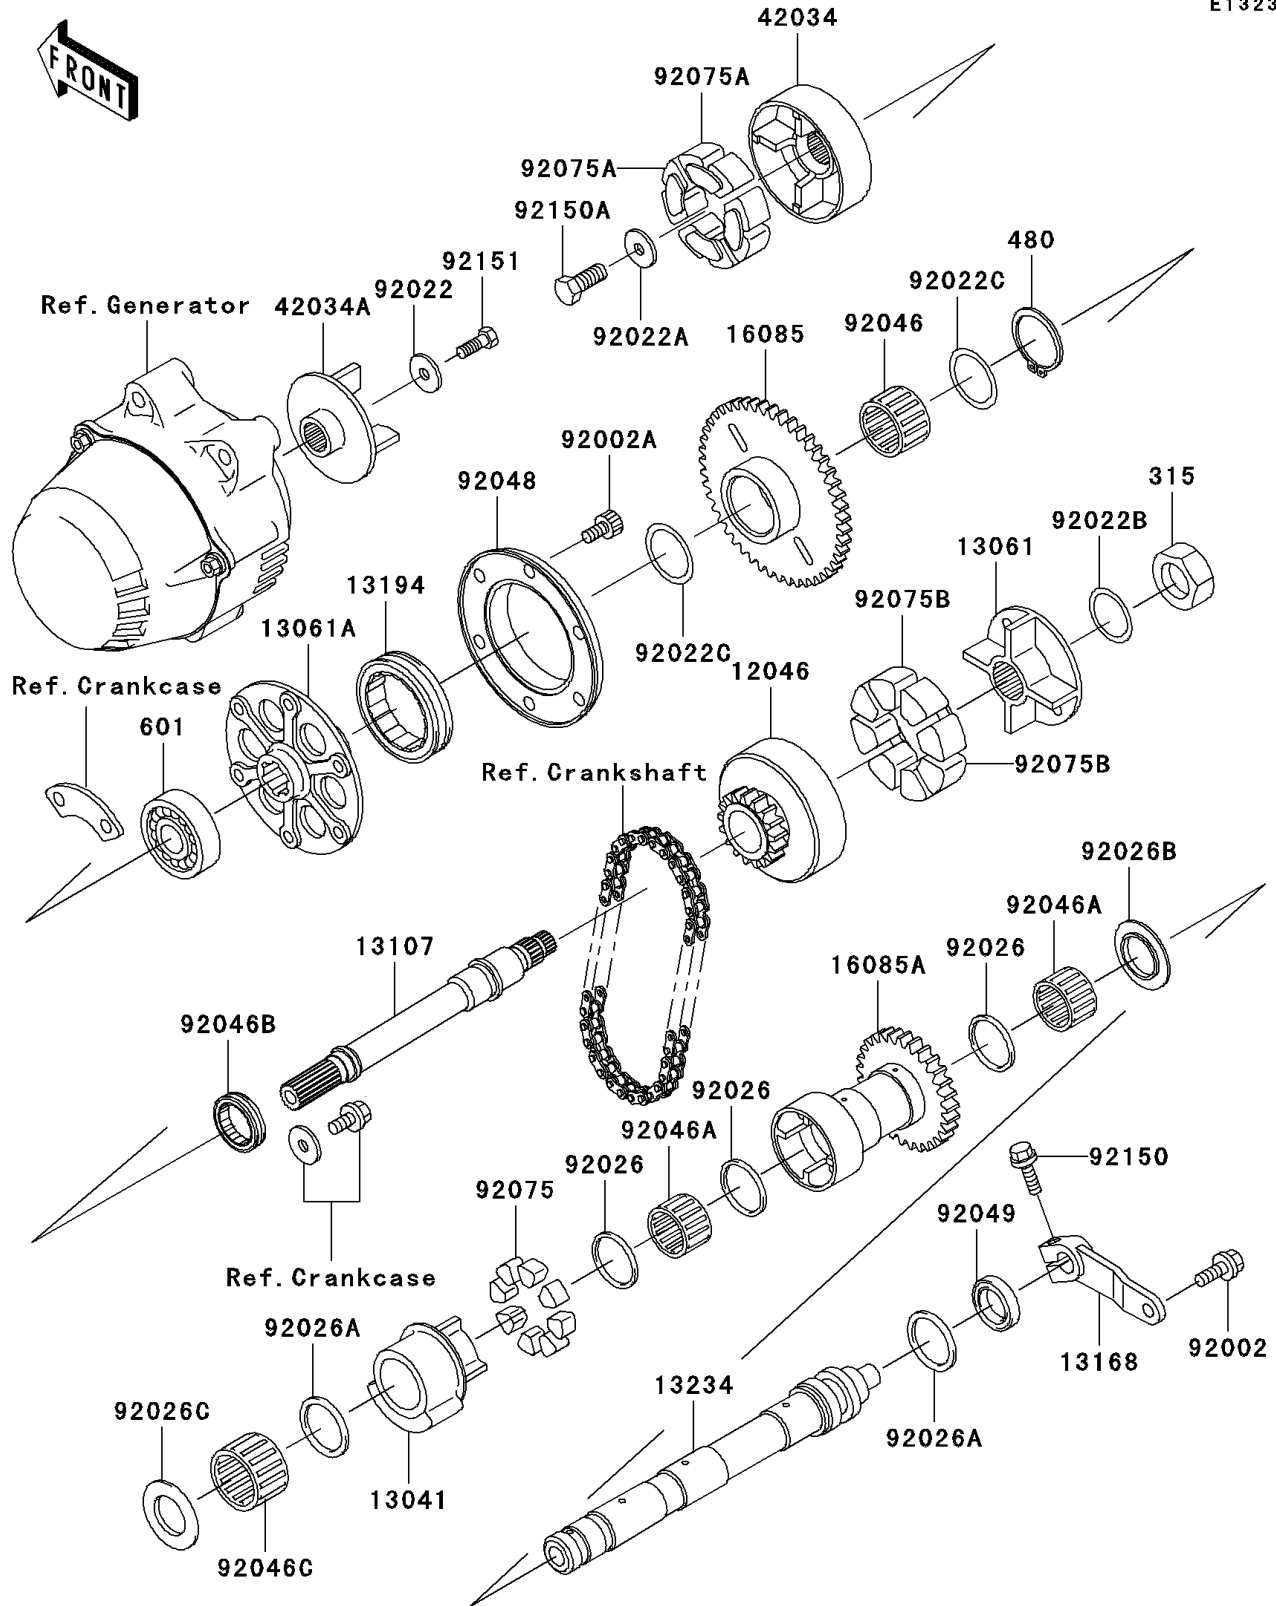

# 2003 ZRX1200R PARTS DIAGRAM

Balancer

E1323

## 2003 ZRX1200R PARTS LIST

### Balancer

ITEM NAME	PART NUMBER	QUANTITY
NUT-HEX-FINE (Ref # 315)	315G1600	1
CIRCLIP-TYPE-C,25MM (Ref # 480)	480J2500	1
BEARING-BALL,#6203 (Ref # 601)	601A6203	1
SPROCKET,GENERATOR (Ref # 12046)	12046-1083	1
BALANCER (Ref # 13041)	13041-1132	1
BOSS,SPROCKET (Ref # 13061)	13061-1183	1
BOSS (Ref # 13061A)	13061-1264	1
SHAFT (Ref # 13107)	13107-1108	1
LEVER,BALANCER (Ref # 13168)	13168-1529	1
CLUTCH-ONEWAY (Ref # 13194)	13194-1086	1
SHAFT-COMP,BALANCER (Ref # 13234)	13234-1072	1
GEAR,ONEWAY CLUTCH (Ref # 16085)	16085-1173	1
GEAR,BALANCER (Ref # 16085A)	16085-1293	1
COUPLING (Ref # 42034)	42034-1055	1
COUPLING (Ref # 42034A)	42034-1056	1
BOLT,FLANGED,6X16 (Ref # 92002)	92002-1439	1
BOLT,SOCKET,6X12 (Ref # 92002A)	92002-1796	6
WASHER,6X19.5X2 (Ref # 92022)	92022-1517	1
WASHER,8X22X3 (Ref # 92022A)	92022-1518	1
WASHER,16X26X2 (Ref # 92022B)	92022-1519	1
WASHER,25.3X32X0.5 (Ref # 92022C)	92022-225	2
SPACER,21.3X24.3X1.5 (Ref # 92026)	92026-1213	3
SPACER,21.3X26X1 (Ref # 92026A)	92026-1223	2
SPACER (Ref # 92026B)	92026-1265	1
SPACER (Ref # 92026C)	92026-1271	1
BEARING-NEEDLE,K253020S (Ref # 92046)	92046-1022	1
BEARING-NEEDLE,K21X25X17V2 (Ref # 92046A)	92046-1105	2
BEARING-NEEDLE,RNA4903 (Ref # 92046B)	92046-1109	1
BEARING-NEEDLE (Ref # 92046C)	92046-1155	1

### Balancer

ITEM NAME	PART NUMBER	QUANTITY
RACE,ONEWAY CLUTCH (Ref # 92048)	92048-1068	1
SEAL-OIL (Ref # 92049)	92049-1569	1
DAMPER,BALANCER (Ref # 92075)	92075-1709	8
DAMPER,COUPLING (Ref # 92075A)	92075-1790	4
DAMPER,COUPLING (Ref # 92075B)	92075-1810	4
BOLT,6X20 (Ref # 92150)	92150-1010	1
BOLT (Ref # 92150A)	92150-1488	1
BOLT,6X16 (Ref # 92151)	92151-1652	1