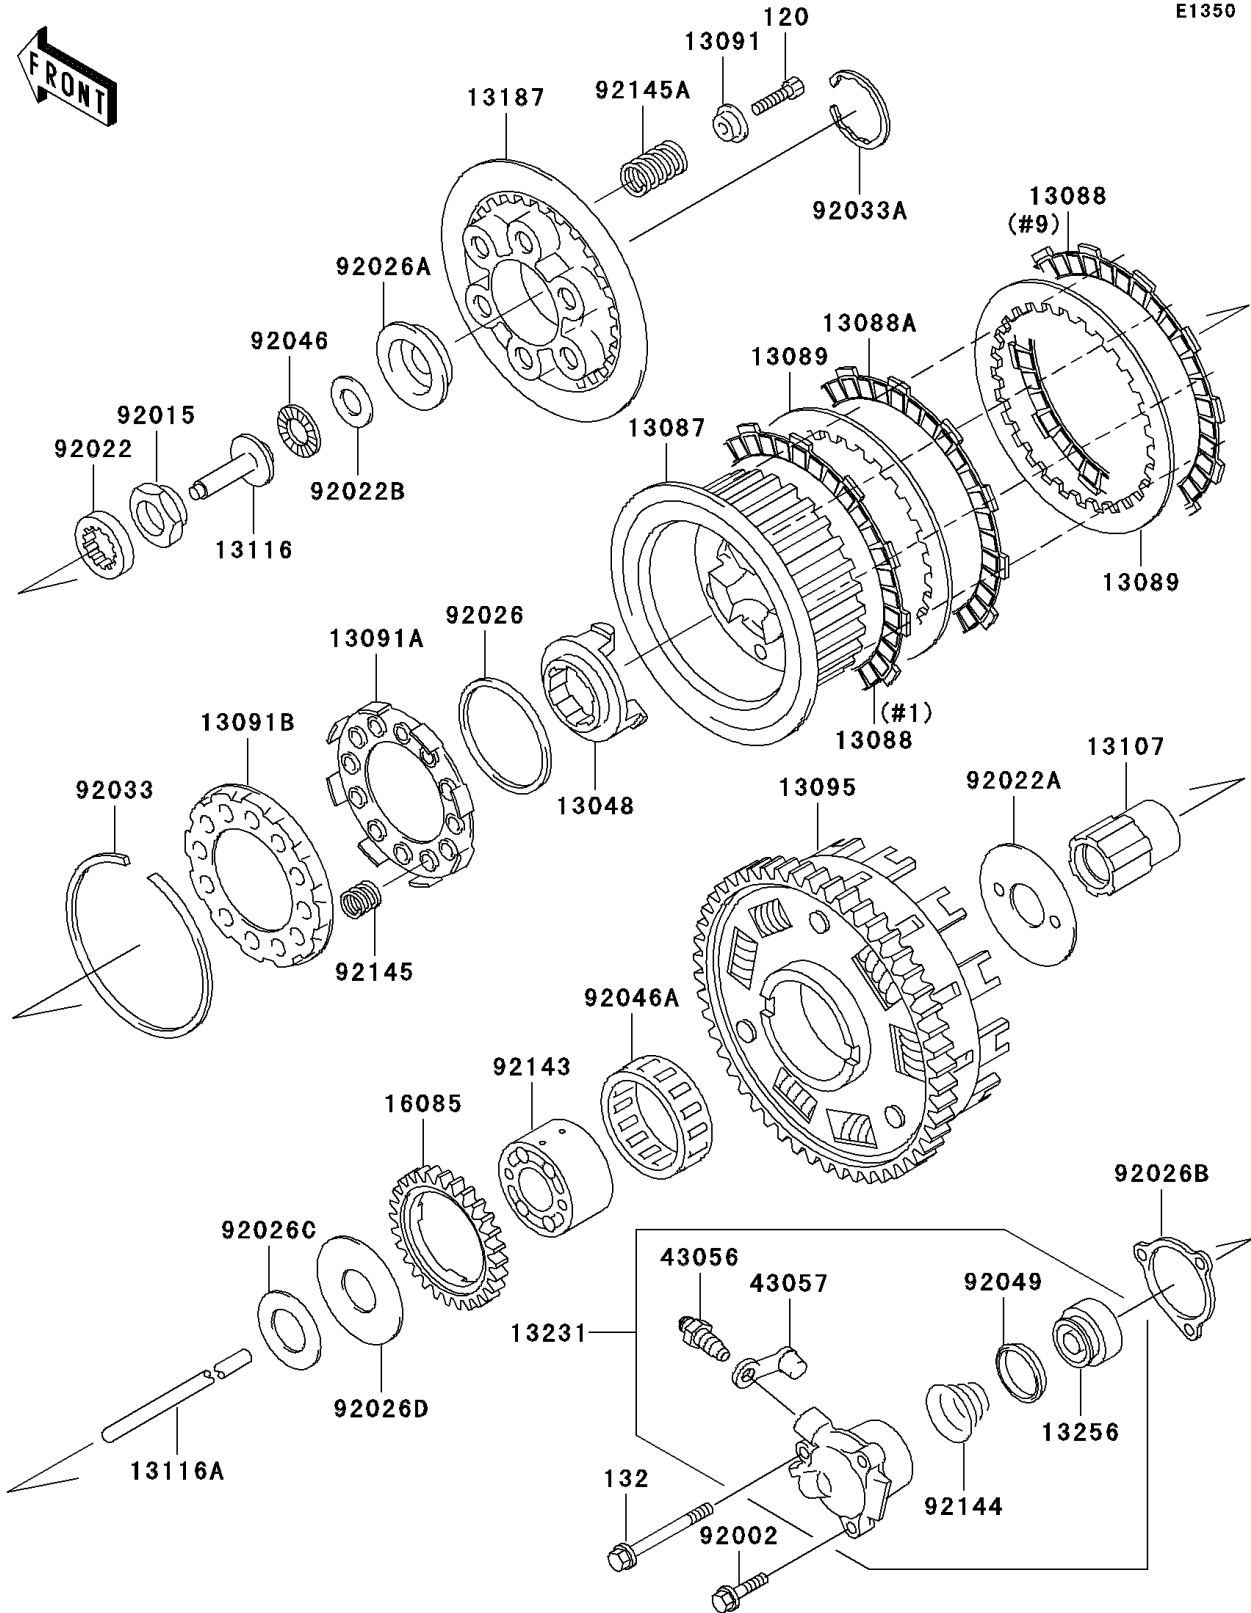

2003 ZRX1200R PARTS DIAGRAM

Clutch

E1350

2003 ZRX1200R PARTS LIST

Clutch

ITEM NAME	PART NUMBER	QUANTITY
BOLT-SOCKET,6X25 (Ref # 120)	120Q0625	6
BOLT-FLANGED-SMALL (Ref # 132)	132J0680	1
CAM-DAMPER (Ref # 13048)	13048-1087	1
HUB-CLUTCH (Ref # 13087)	13087-1171	1
PLATE-FRICTION (Ref # 13088)	13088-040	2
PLATE-FRICTION (Ref # 13088A)	13088-1139	7
PLATE-CLUTCH,T=2.3 (Ref # 13089)	13089-1004	8
HOLDER,CLUTCH SPRING (Ref # 13091)	13091-1041	6
HOLDER,DAMPER SPRING,RH (Ref # 13091A)	13091-1042	1
HOLDER,DAMPER SPRING,LH (Ref # 13091B)	13091-1043	1
HOUSING-COMP-CLUTCH (Ref # 13095)	13095-1393	1
SHAFT,CLUTCH (Ref # 13107)	13107-1299	1
ROD-PUSH,CLUTCH (Ref # 13116)	13116-1102	1
ROD-PUSH,CLUTCH (Ref # 13116A)	13116-1140	1
PLATE-CLUTCH OPERATING (Ref # 13187)	13187-1088	1
RELEASE-ASSY-CLUTCH (Ref # 13231)	13231-1072	1
PISTON (Ref # 13256)	13256-1052	1
GEAR,OIL PUMP,37T (Ref # 16085)	16085-1235	1
BREATHER (Ref # 43056)	43056-1052	1
CAP-BREATHER (Ref # 43057)	43057-1001	1
BOLT,6X25 (Ref # 92002)	92002-1344	2
NUT,20MM (Ref # 92015)	92015-1555	1
WASHER,TOOTHED,25X40X5 (Ref # 92022)	92022-1114	1
WASHER,CLUTCH THRUST (Ref # 92022A)	92022-1221	1
WASHER,15.1X29X1.0 (Ref # 92022B)	92022-1463	1
SPACER,59X70X3.5 (Ref # 92026)	92026-1043	1
SPACER,CLUTCH (Ref # 92026A)	92026-1202	1
SPACER,CLUTCH RELEASE (Ref # 92026B)	92026-1263	1
SPACER,25X45X2.0 (Ref # 92026C)	92026-1306	1

2003 ZRX1200R PARTS LIST

Clutch

ITEM NAME	PART NUMBER	QUANTITY
SPACER,25X62X2.0 (Ref # 92026D)	92026-1307	1
RING-SNAP (Ref # 92033)	92033-1029	1
RING-SNAP,50MM (Ref # 92033A)	92033-1177	1
BEARING-NEEDLE,AXK1102 (Ref # 92046)	92046-1052	1
BEARING-NEEDLE,K550X62X18 (Ref # 92046A)	92046-1200	1
SEAL-OIL,PISTON (Ref # 92049)	92049-1165	1
COLLAR,CLUTCH (Ref # 92143)	92143-1429	1
SPRING,CLUTCH RELEASE (Ref # 92144)	92144-1084	1
SPRING (Ref # 92145)	92145-1391	12
SPRING,CLUTCH (Ref # 92145A)	92145-1427	6