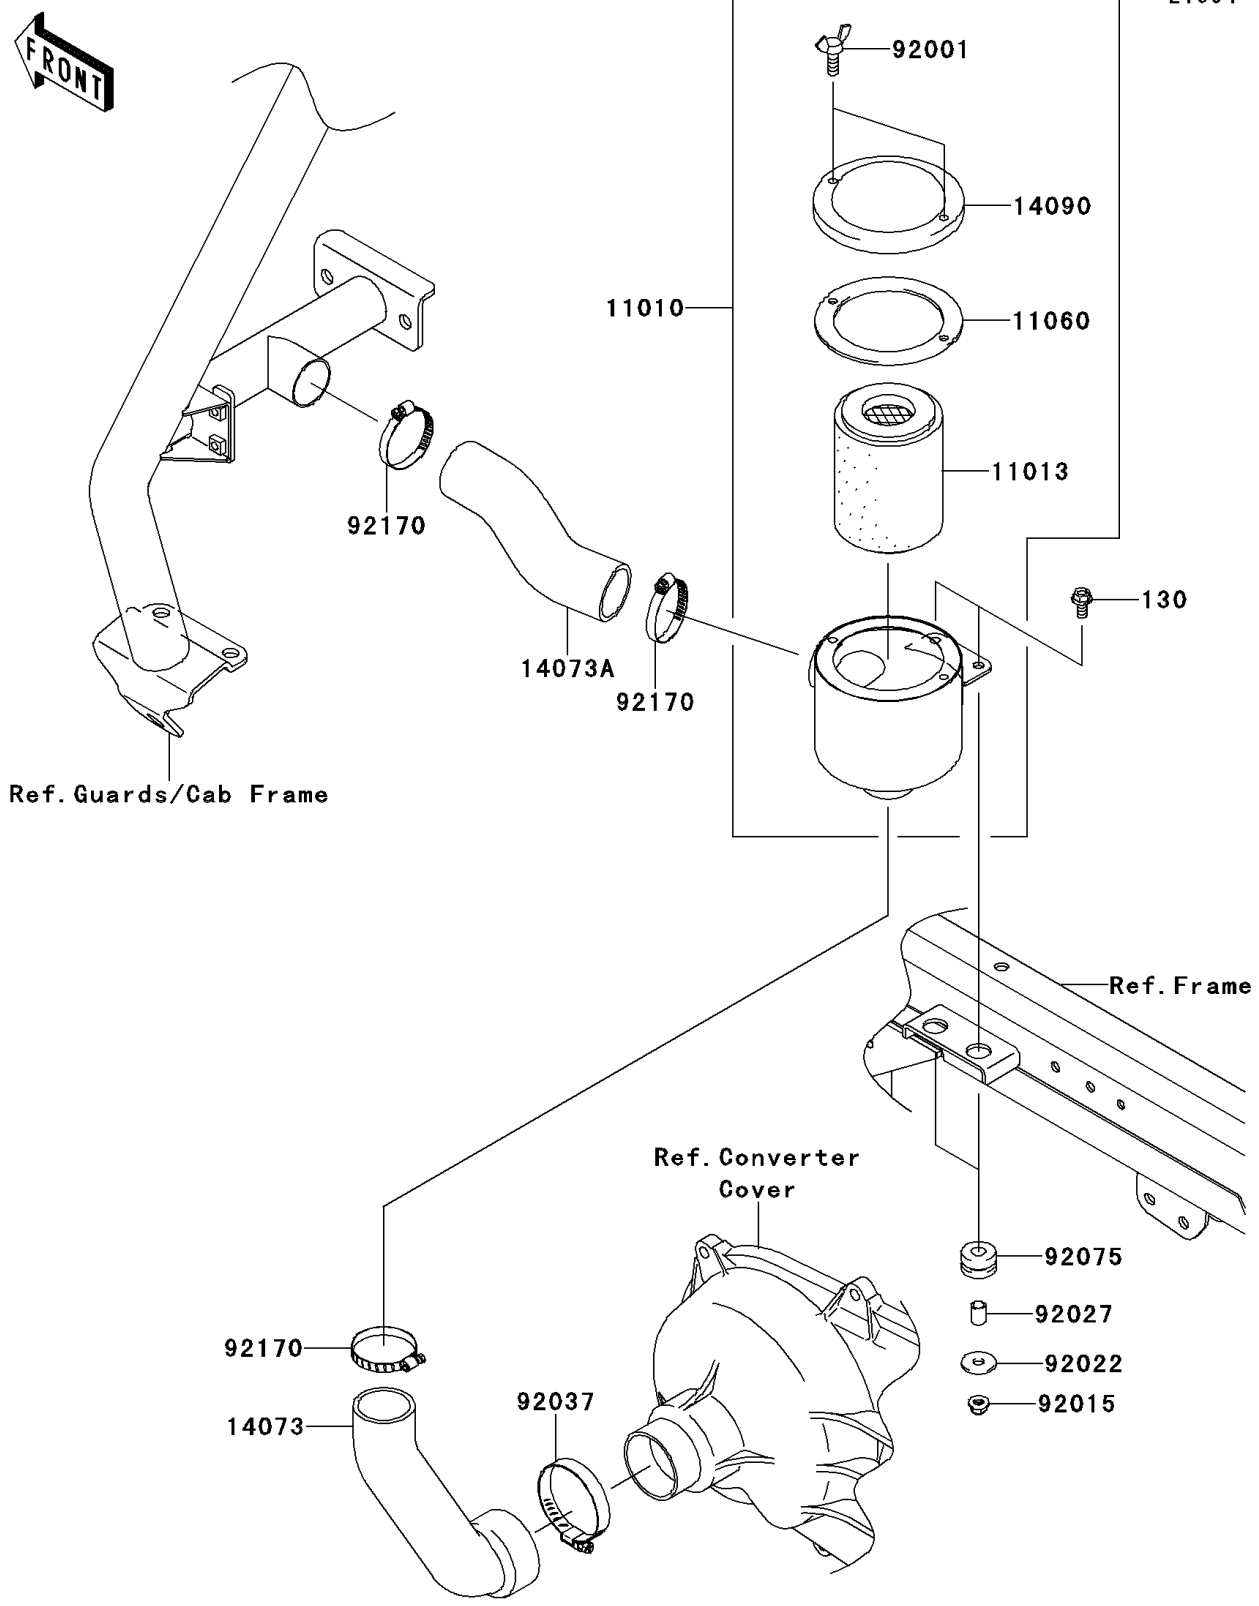

2010 Mule 4010 Trans4x4 Diesel PARTS DIAGRAM

Air Cleaner-Belt Converter(G9F/GAF)

E1394

2010 Mule 4010 Trans4x4 Diesel PARTS LIST

Air Cleaner-Belt Converter(G9F/GAF)

ITEM NAME	PART NUMBER	QUANTITY
FILTER-ASSY-AIR (Ref # 11010)	11010-0055	1
ELEMENT-AIR FILTER (Ref # 11013)	11013-1263	1
GASKET,AIR FILTER CASE (Ref # 11060)	11060-1975	1
DUCT,AIR FILTER-CVT (Ref # 14073)	14073-0200	1
DUCT,BAR-AIR FILTER (Ref # 14073A)	14073-0237	1
COVER,AIR FILTER (Ref # 14090)	14090-1766	1
BOLT,WING,6X15 (Ref # 92001)	92001-1703	2
NUT,8MM (Ref # 92015)	92015-1432	2
WASHER,9X28X2.3 (Ref # 92022)	92022-1632	2
COLLAR,8.8X12X15.5 (Ref # 92027)	92027-1081	2
CLAMP (Ref # 92037)	92037-3738	1
DAMPER (Ref # 92075)	92075-1736	2
CLAMP (Ref # 92170)	92170-1674	3
BOLT-FLANGED,8X30 (Ref # 130)	130AB0830	2