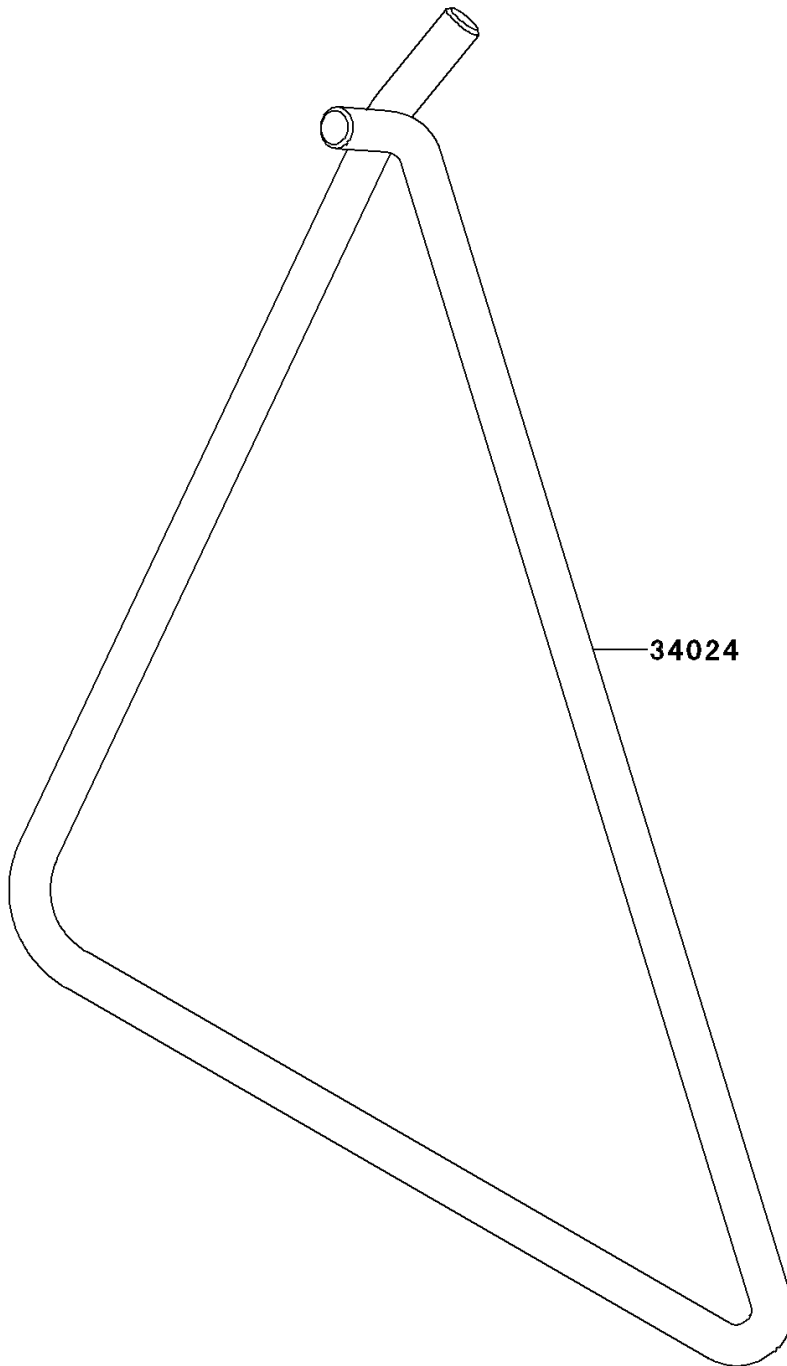

2013 KX™ 85 PARTS DIAGRAM

Stand(s)

F2190

2013 KX™ 85 PARTS LIST

Stand(s)

ITEM NAME	PART NUMBER	QUANTITY
STAND-SIDE,P.SILVER (Ref # 34024)	34024-1404-458	1