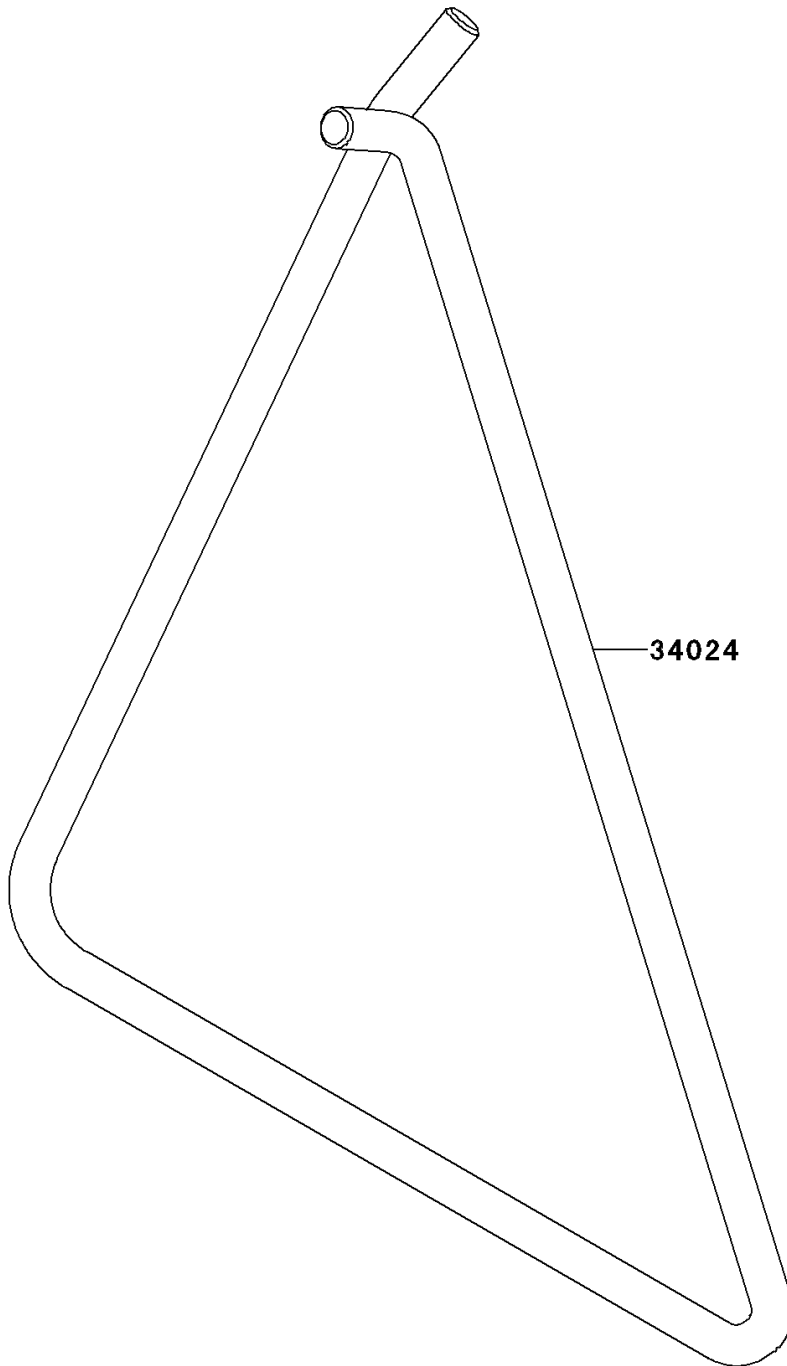

# 2013 KX™ 85 PARTS DIAGRAM

Stand(s)

F2190

## 2013 KX™ 85 PARTS LIST

Stand(s)

ITEM NAME	PART NUMBER	QUANTITY
STAND-SIDE,P.SILVER (Ref # 34024)	34024-1404-458	1