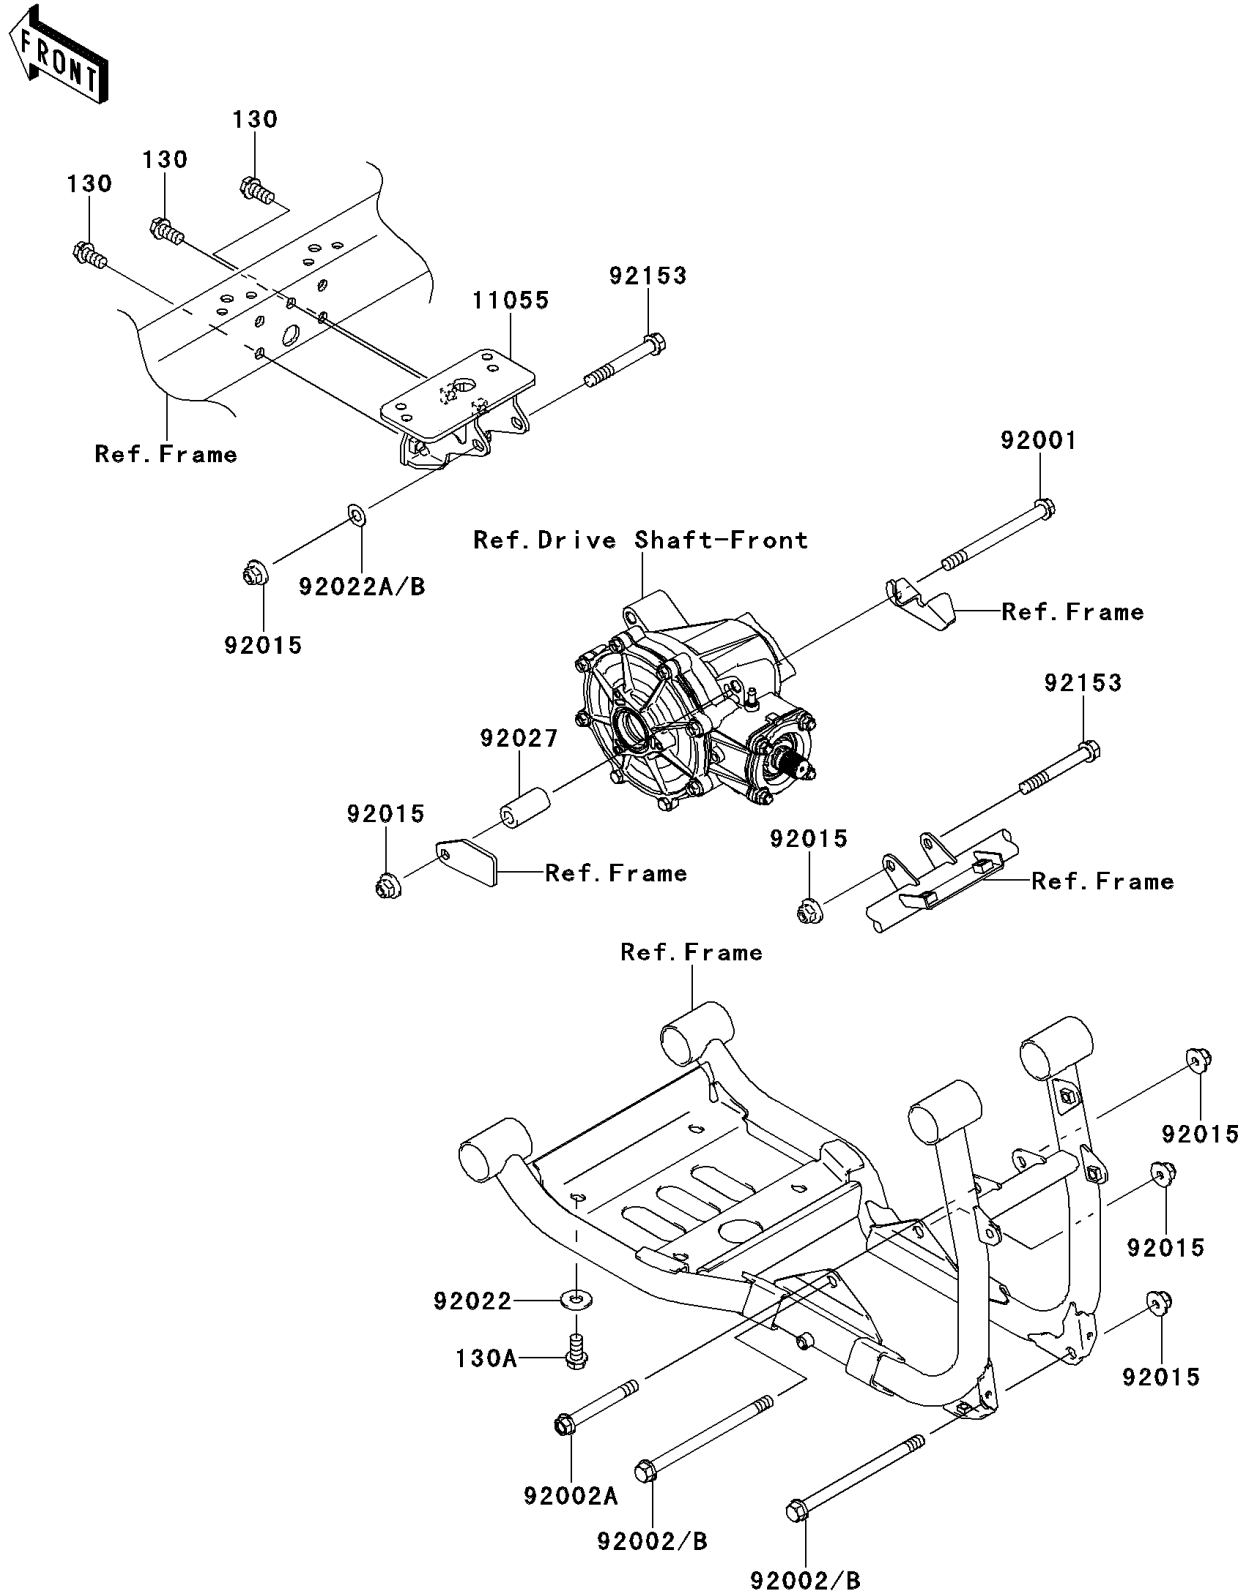

2013 MULE™ 4010 TRANS4x4® DIESEL PARTS DIAGRAM

Engine Mount

F2122

2013 MULE™ 4010 TRANS4x4® DIESEL PARTS LIST

Engine Mount

ITEM NAME	PART NUMBER	QUANTITY
BRACKET,FRONT GEAR CASE (Ref # 11055)	11055-1469	1
BOLT,FLANGED,10X115 (Ref # 92001)	92001-1603	1
BOLT,10X145 (Ref # 92002)	92002-1348	2
BOLT,FLANGED,10X80 (Ref # 92002A)	92002-1764	1
BOLT,FLANGED,10X145 (Ref # 92002B)	92002-1765	2
NUT,LOCK,10MM (Ref # 92015)	92015-1597	6
WASHER,10.5X26X2.3,BLACK (Ref # 92022)	92022-1396	4
WASHER,10.2X20X0.5 (Ref # 92022A)	92022-1649	AR
WASHER,10.5X20X1 (Ref # 92022B)	92022-239	AR
COLLAR,11X20X39 (Ref # 92027)	92027-1518	1
BOLT,FLANGED,10X75 (Ref # 92153)	92153-1384	2
BOLT-FLANGED,10X20 (Ref # 130)	130BA1020	3
BOLT-FLANGED,10X20 (Ref # 130A)	130BB1020	4