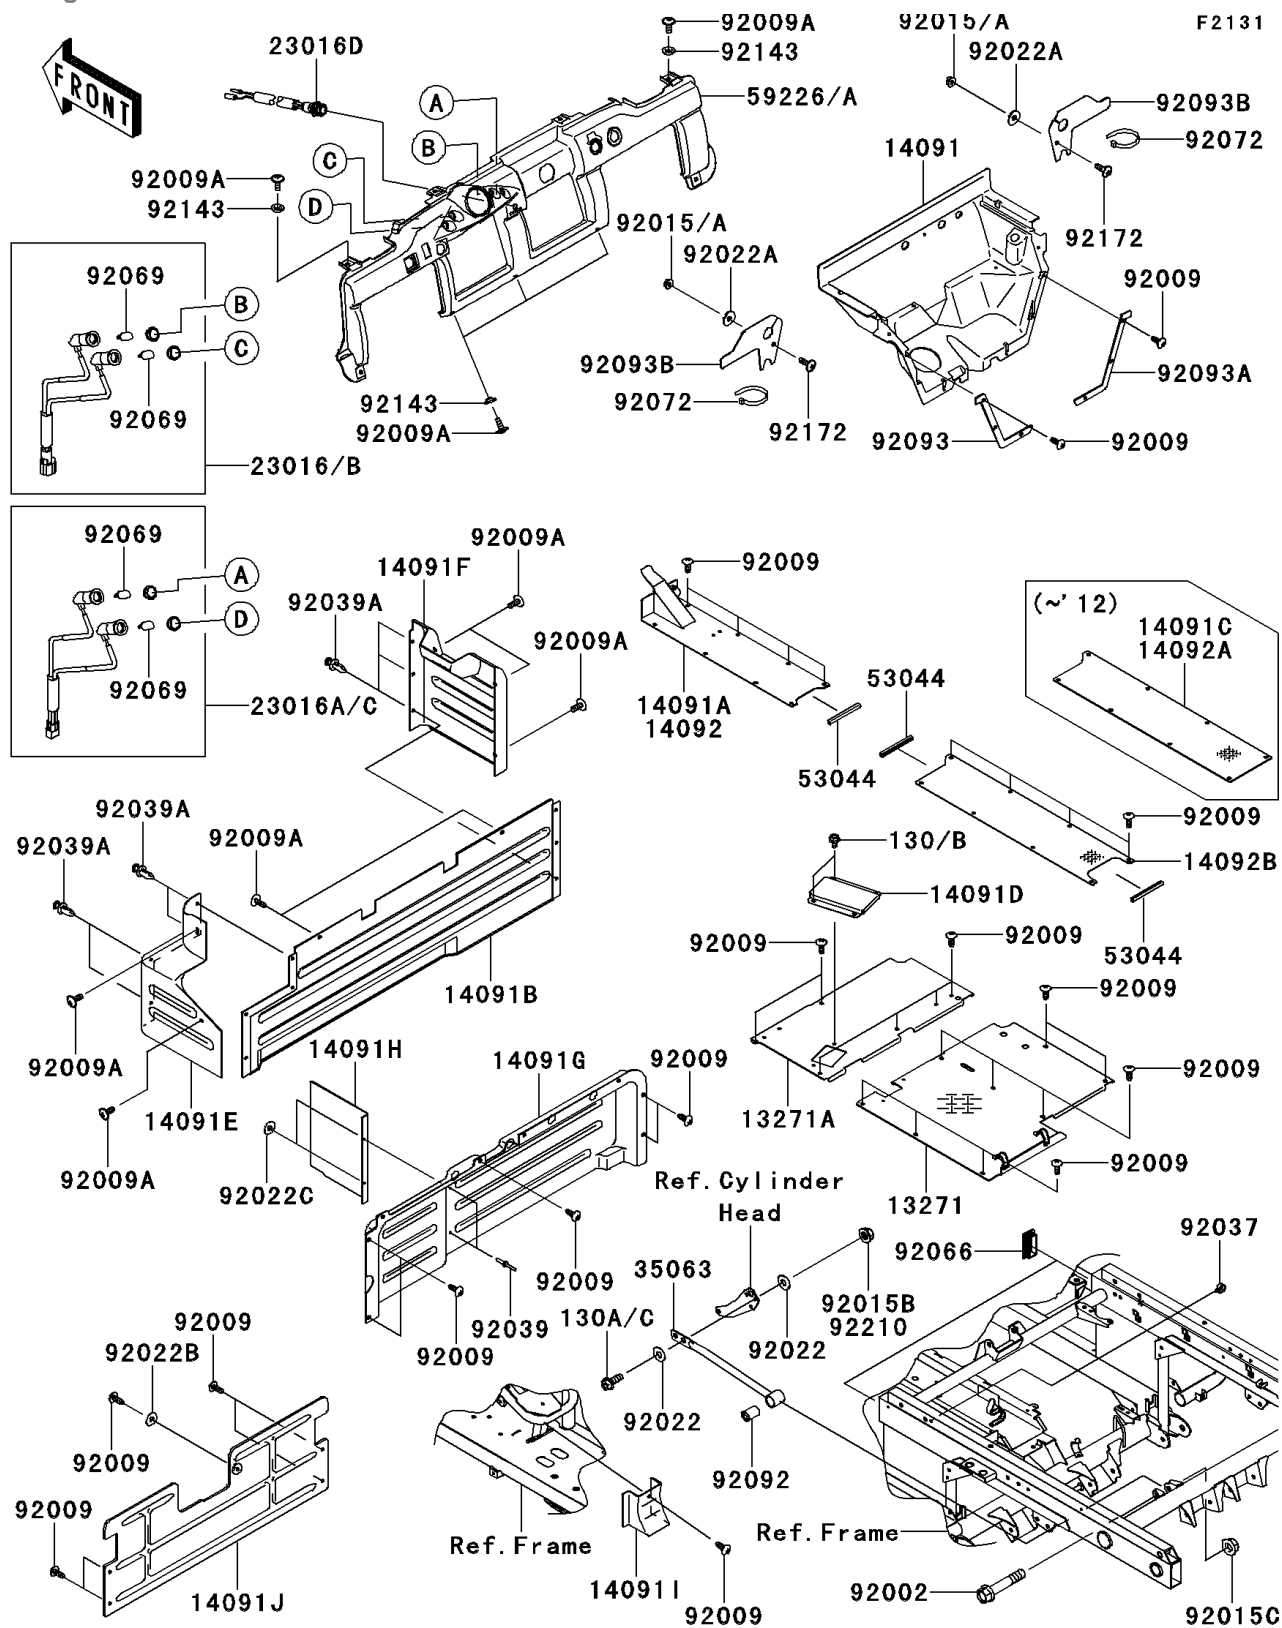

# 2009 Mule™ 4010 Trans4x4® Diesel PARTS DIAGRAM

## Frame Fittings

### Frame Fittings

ITEM NAME	PART NUMBER	QUANTITY
PLATE,FLOOR,RH (Ref # 13271)	13271-7602	1
PLATE,FLOOR,RH (Ref # 13271A)	13271-7606	1
COVER,FLOOR (Ref # 14091)	14091-1378	1
COVER,FLOOR,CNT,FR (Ref # 14091A)	14091-1692	1
COVER,FRONT SEAT,CNT (Ref # 14091B)	14091-7531	1
COVER,FLOOR,CNT,RR (Ref # 14091C)	14091-7535	1
COVER (Ref # 14091D)	14091-7536	1
COVER,FRONT SEAT,LH (Ref # 14091E)	14091-7541	1
COVER,FRONT SEAT,RH (Ref # 14091F)	14091-7542	1
COVER,FRONT SEAT,RR,LWR (Ref # 14091G)	14091-7549	1
COVER,FUEL TANK (Ref # 14091H)	14091-7550	1
COVER,PARKING CABLE (Ref # 14091I)	14091-7551	1
COVER,REAR SEAT,LWR (Ref # 14091J)	14091-7558	1
LAMP-ASSY,PARKING&WATER TEMP (Ref # 23016)	23016-0018	1
LAMP-ASSY,OIL PRESSURE&GROW (Ref # 23016A)	23016-0019	1
LAMP-ASSY,LED (Ref # 23016D)	23016-7501	1
STAY (Ref # 35063)	35063-1107	1
TRIM,L=111 (Ref # 53044)	53044-7502	3
PANEL-CONTROL,F.BLACK (Ref # 59226)	59226-0012-6Z	1
BOLT,ROD,12MM (Ref # 92002)	92002-1757	1
SCREW,TAPPING,6X16 (Ref # 92009)	92009-1166	50
SCREW,6X16 (Ref # 92009A)	92009-1621	12
NUT,FLANGED,6MM,BLACK (Ref # 92015)	92015-1233	2
NUT,12MM (Ref # 92015C)	92015-1706	1
WASHER,8.5X20X1.6,BLACK (Ref # 92022)	92022-1317	4
WASHER,6.5X20X1.6,BLACK (Ref # 92022A)	92022-1346	2
WASHER,7X18X1.2 (Ref # 92022B)	92022-1545	1
WASHER,4.3X12.5X1 (Ref # 92022C)	92022-1949	2
CLAMP,HOSE (Ref # 92037)	92037-1827	1