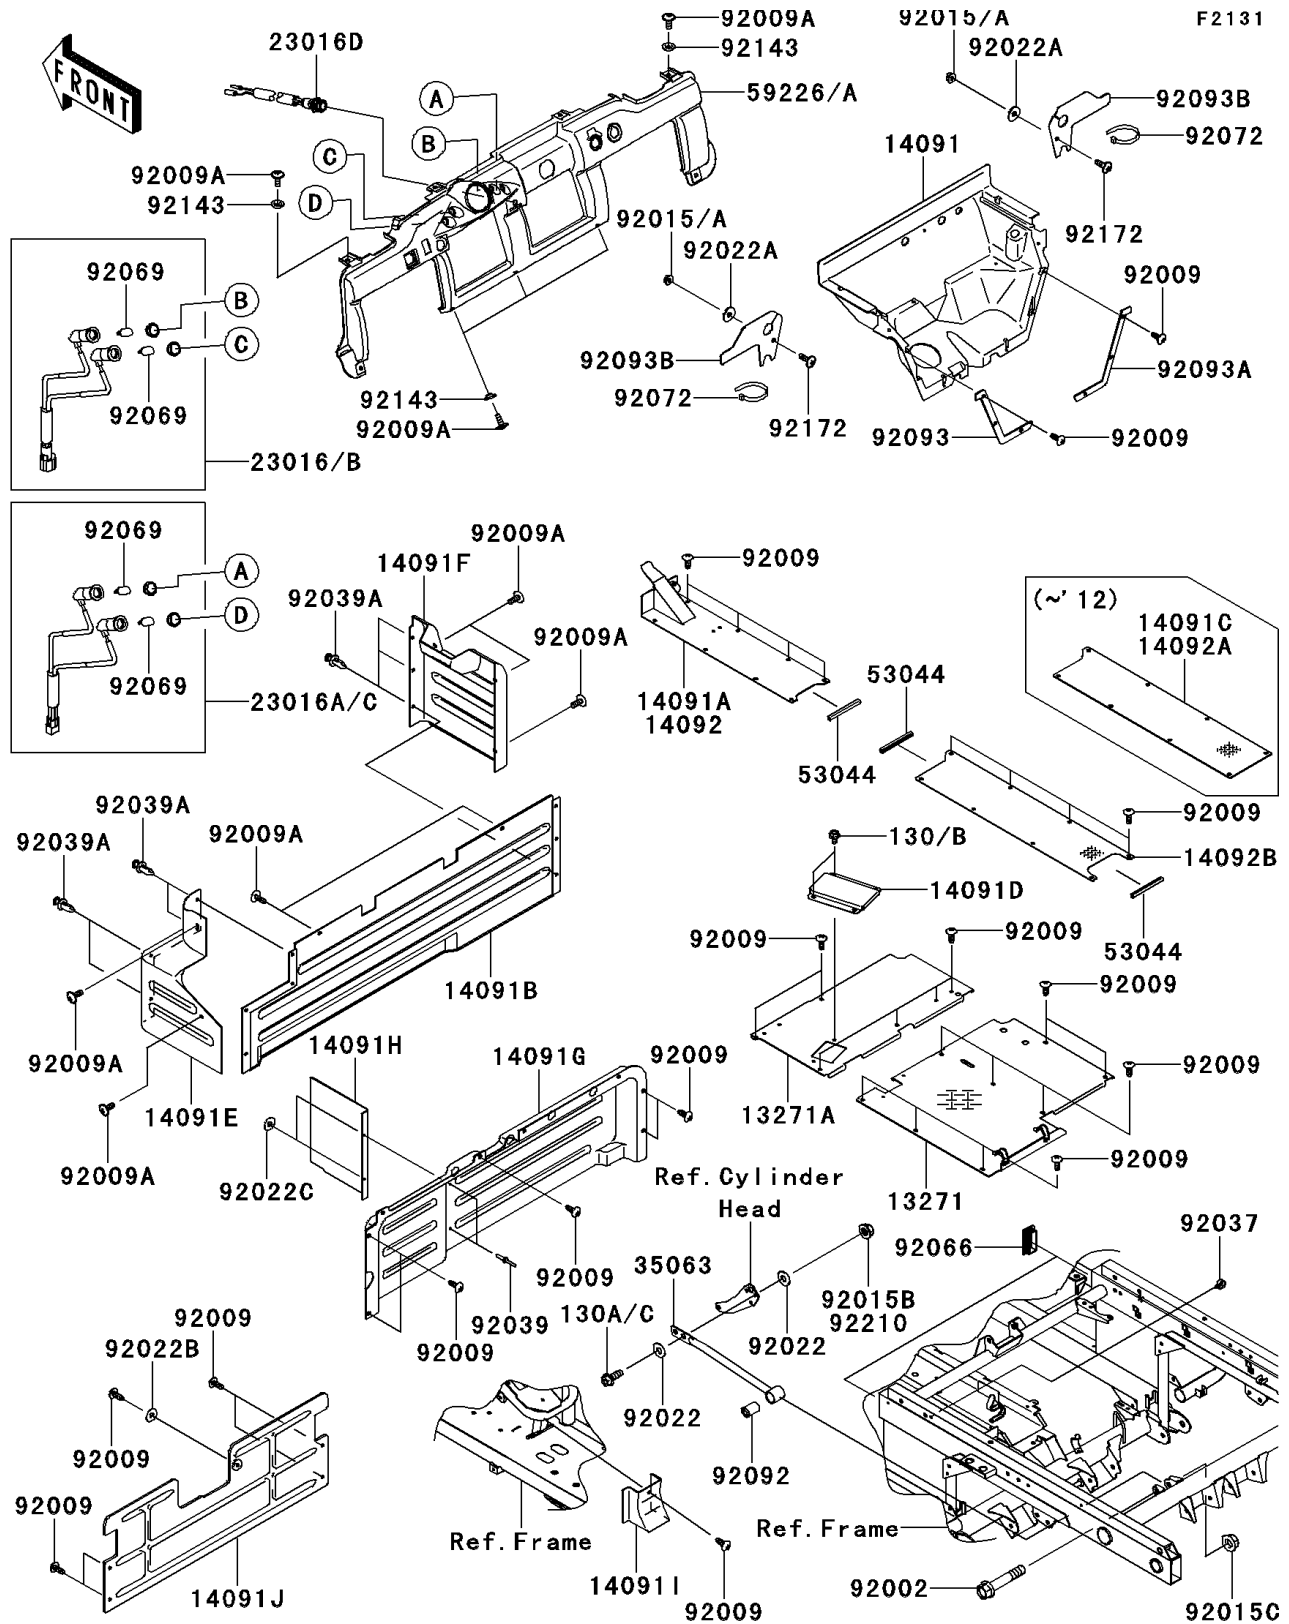

2012 MULE™ 4010 TRANS4x4® DIESEL PARTS DIAGRAM

Frame Fittings