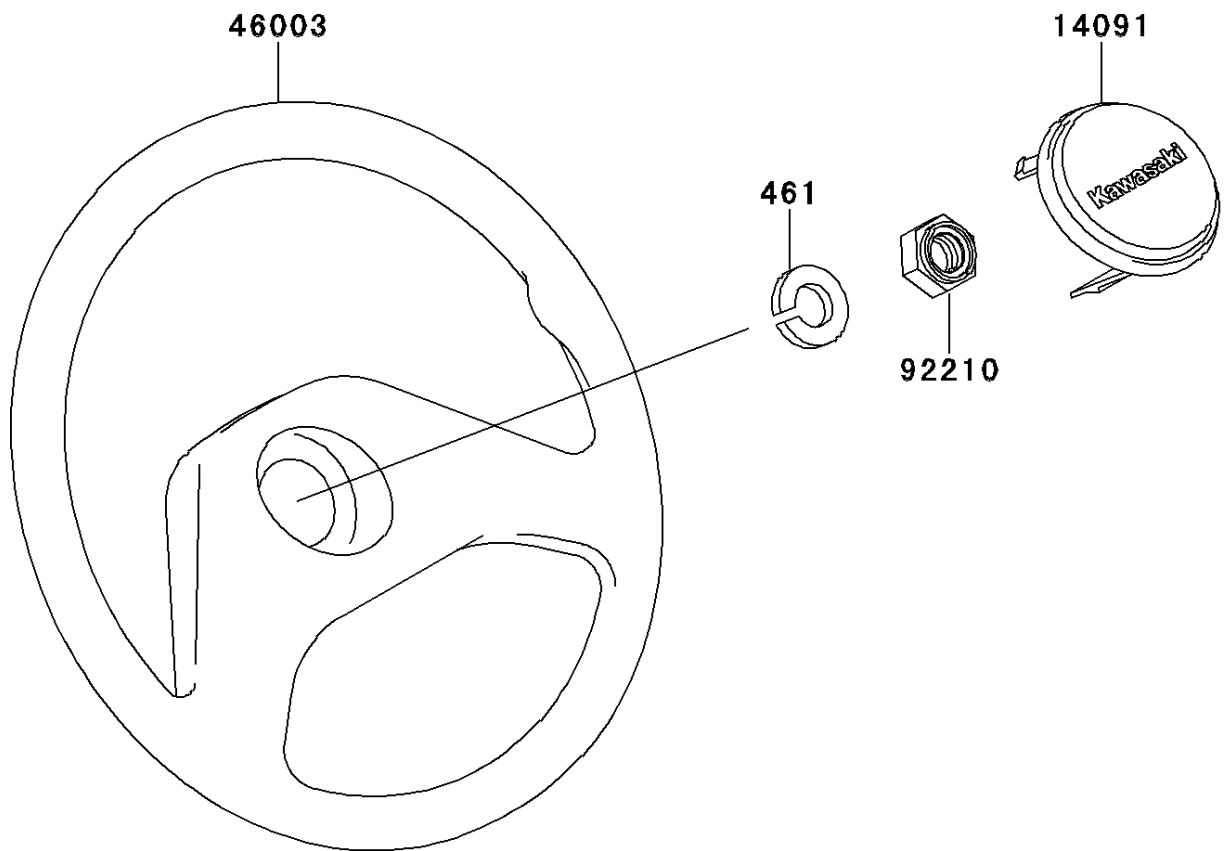

2012 MULE™ 4010 TRANS4x4® DIESEL PARTS DIAGRAM

Steering Wheel(G9F-GCF)

F2311

2012 MULE™ 4010 TRANS4x4® DIESEL PARTS LIST

Steering Wheel(G9F-GCF)

ITEM NAME	PART NUMBER	QUANTITY
COVER,HORN SWITCH (Ref # 14091)	14091-1247	1
HANDLE (Ref # 46003)	46003-1308	1
NUT,LOCK,12MM (Ref # 92210)	92210-1249	1
WASHER-SPRING,12MM (Ref # 461)	461DA1200	1