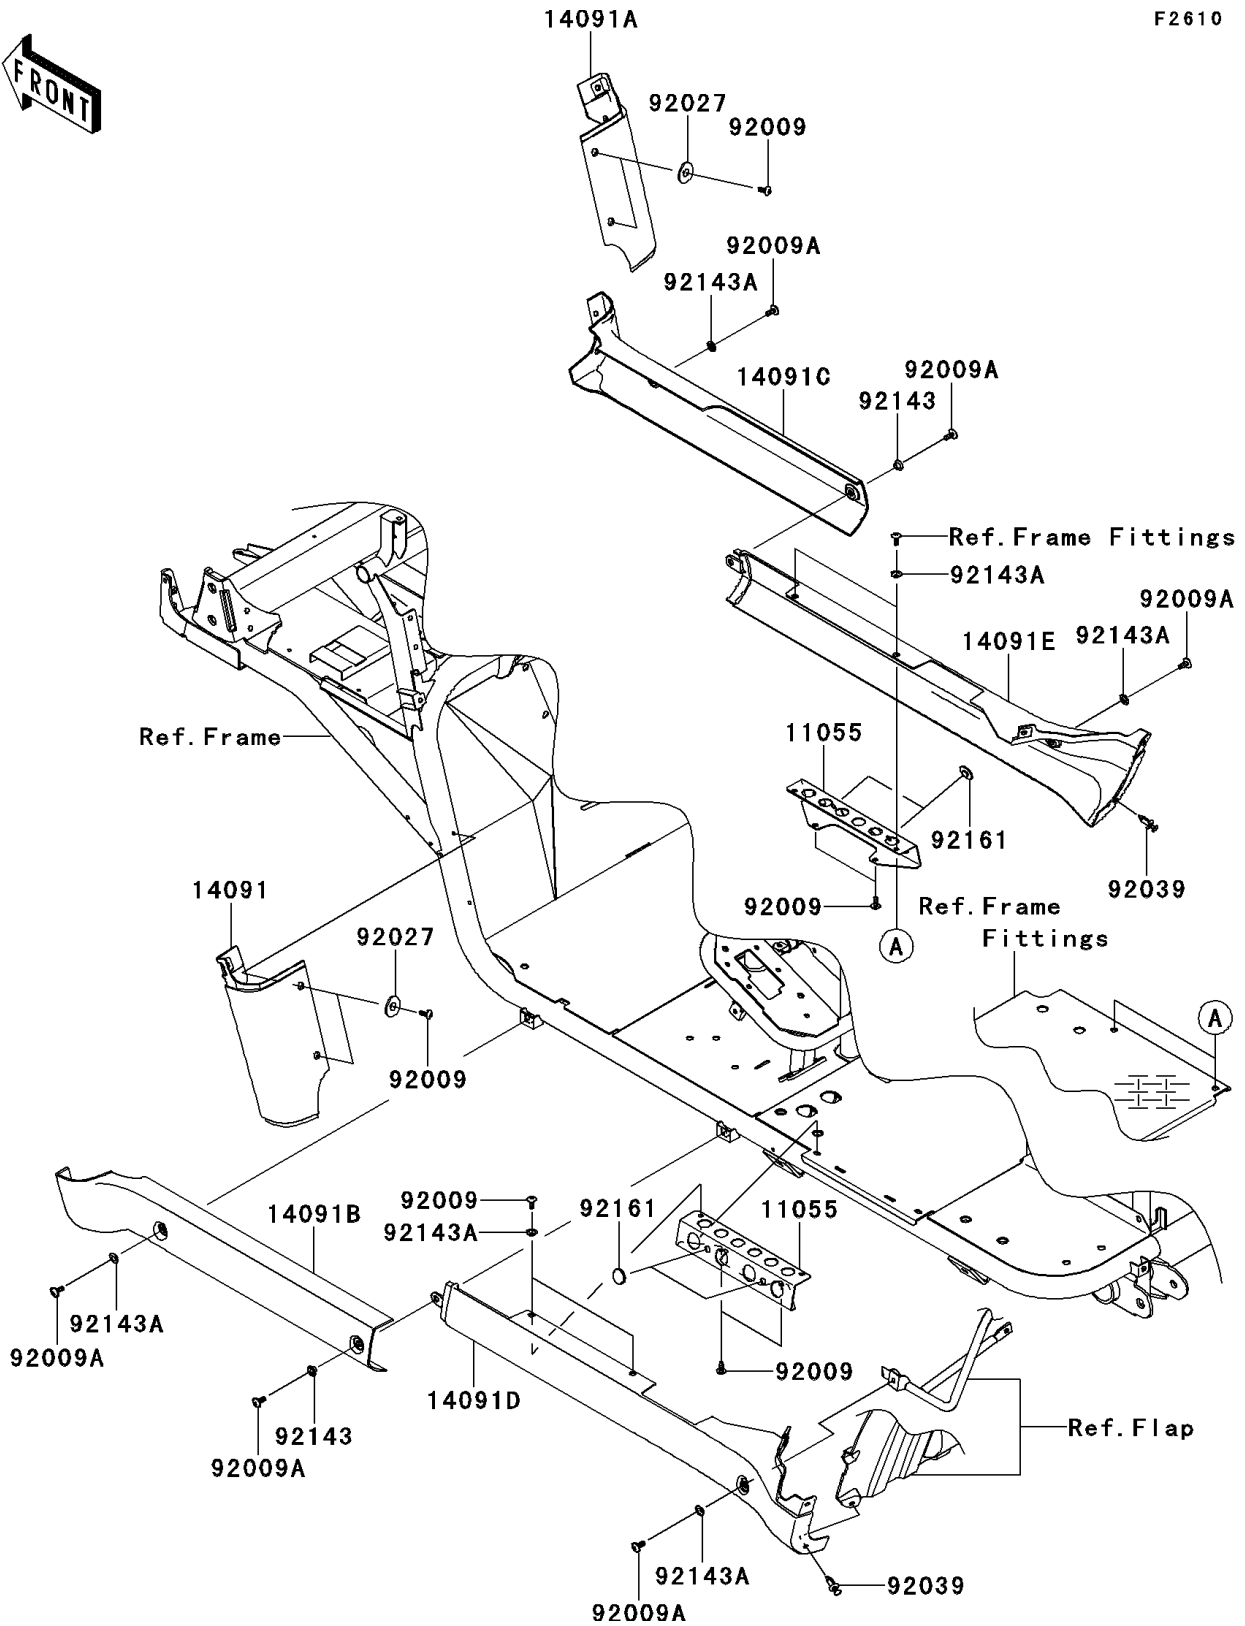

2011 MULE™ 4010 TRANS4x4® DIESEL PARTS DIAGRAM

Side Covers/Chain Cover

F2610

2011 MULE™ 4010 TRANS4x4® DIESEL PARTS LIST

Side Covers/Chain Cover

ITEM NAME	PART NUMBER	QUANTITY
BRACKET (Ref # 11055)	11055-0599	2
COVER,FR FENDER,LWR,LH,F.BLACK (Ref # 14091)	14091-0821-6Z	1
COVER,FR FENDER,LWR,RH,F.BLACK (Ref # 14091A)	14091-0822-6Z	1
COVER,SIDE STEP,FR,LH,F.BLACK (Ref # 14091B)	14091-0823-6Z	1
COVER,SIDE STEP,FR,RH,F.BLACK (Ref # 14091C)	14091-0824-6Z	1
COVER,SIDE STEP,RR,LH,F.BLACK (Ref # 14091D)	14091-0825-6Z	1
COVER,SIDE STEP,RR,RH,F.BLACK (Ref # 14091E)	14091-0826-6Z	1
SCREW,TAPPING,6X16 (Ref # 92009)	92009-1166	10
SCREW,6X16 (Ref # 92009A)	92009-1621	6
COLLAR,L=4.7 (Ref # 92027)	92027-1964	4
RIVET (Ref # 92039)	92039-1229	2
COLLAR (Ref # 92143)	92143-1057	2
COLLAR (Ref # 92143A)	92143-1087	8
DAMPER,RUBBER (Ref # 92161)	92161-1200	4