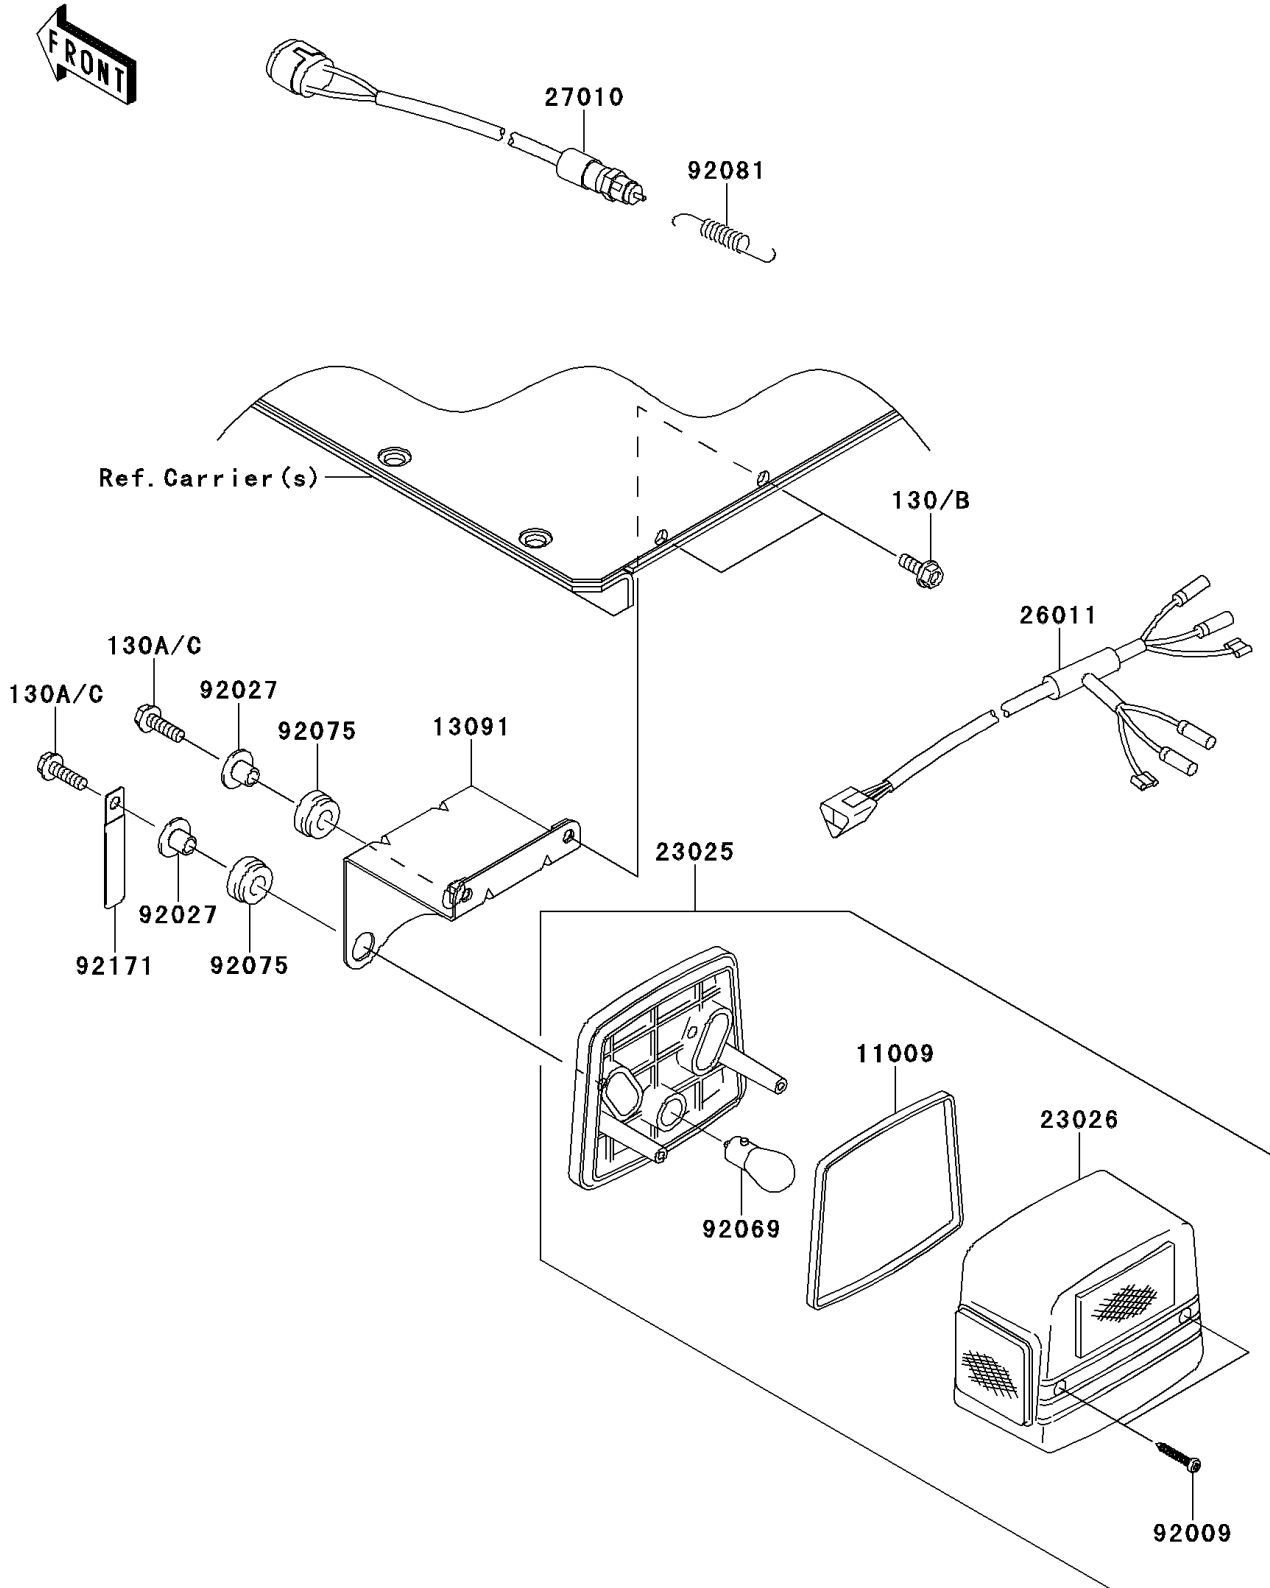

2009 Mule[™] 4010 Trans4x4[®] Diesel PARTS DIAGRAM

Taillight(s)

F2720

2009 Mule™ 4010 Trans4x4® Diesel PARTS LIST

Taillight(s)

ITEM NAME	PART NUMBER	QUANTITY
GASKET, TAIL LAMP (Ref # 11009)	11009-1215	2
HOLDER, TAIL LAMP (Ref # 13091)	13091-1743	2
LAMP-TAIL (Ref # 23025)	23025-1042	2
LENS, TAIL LAMP (Ref # 23026)	23026-1019	2
WIRE-LEAD (Ref # 26011)	26011-1756	1
SWITCH, BRAKE LAMP (Ref # 27010)	27010-1301	1
SCREW, TAPPING, 4X25 (Ref # 92009)	92009-1069	4
COLLAR, L=11.1 (Ref # 92027)	92027-194	4
BULB, 12V 21/5W (Ref # 92069)	92069-1011	2
DAMPER (Ref # 92075)	92075-277	4
SPRING, HOOK RETURN (Ref # 92081)	92081-1466	1
CLAMP (Ref # 92171)	92171-0652	2
BOLT-FLANGED, 6X16 (Ref # 130B)	130BB0616	4
BOLT-FLANGED, 6X20 (Ref # 130C)	130BB0620	4