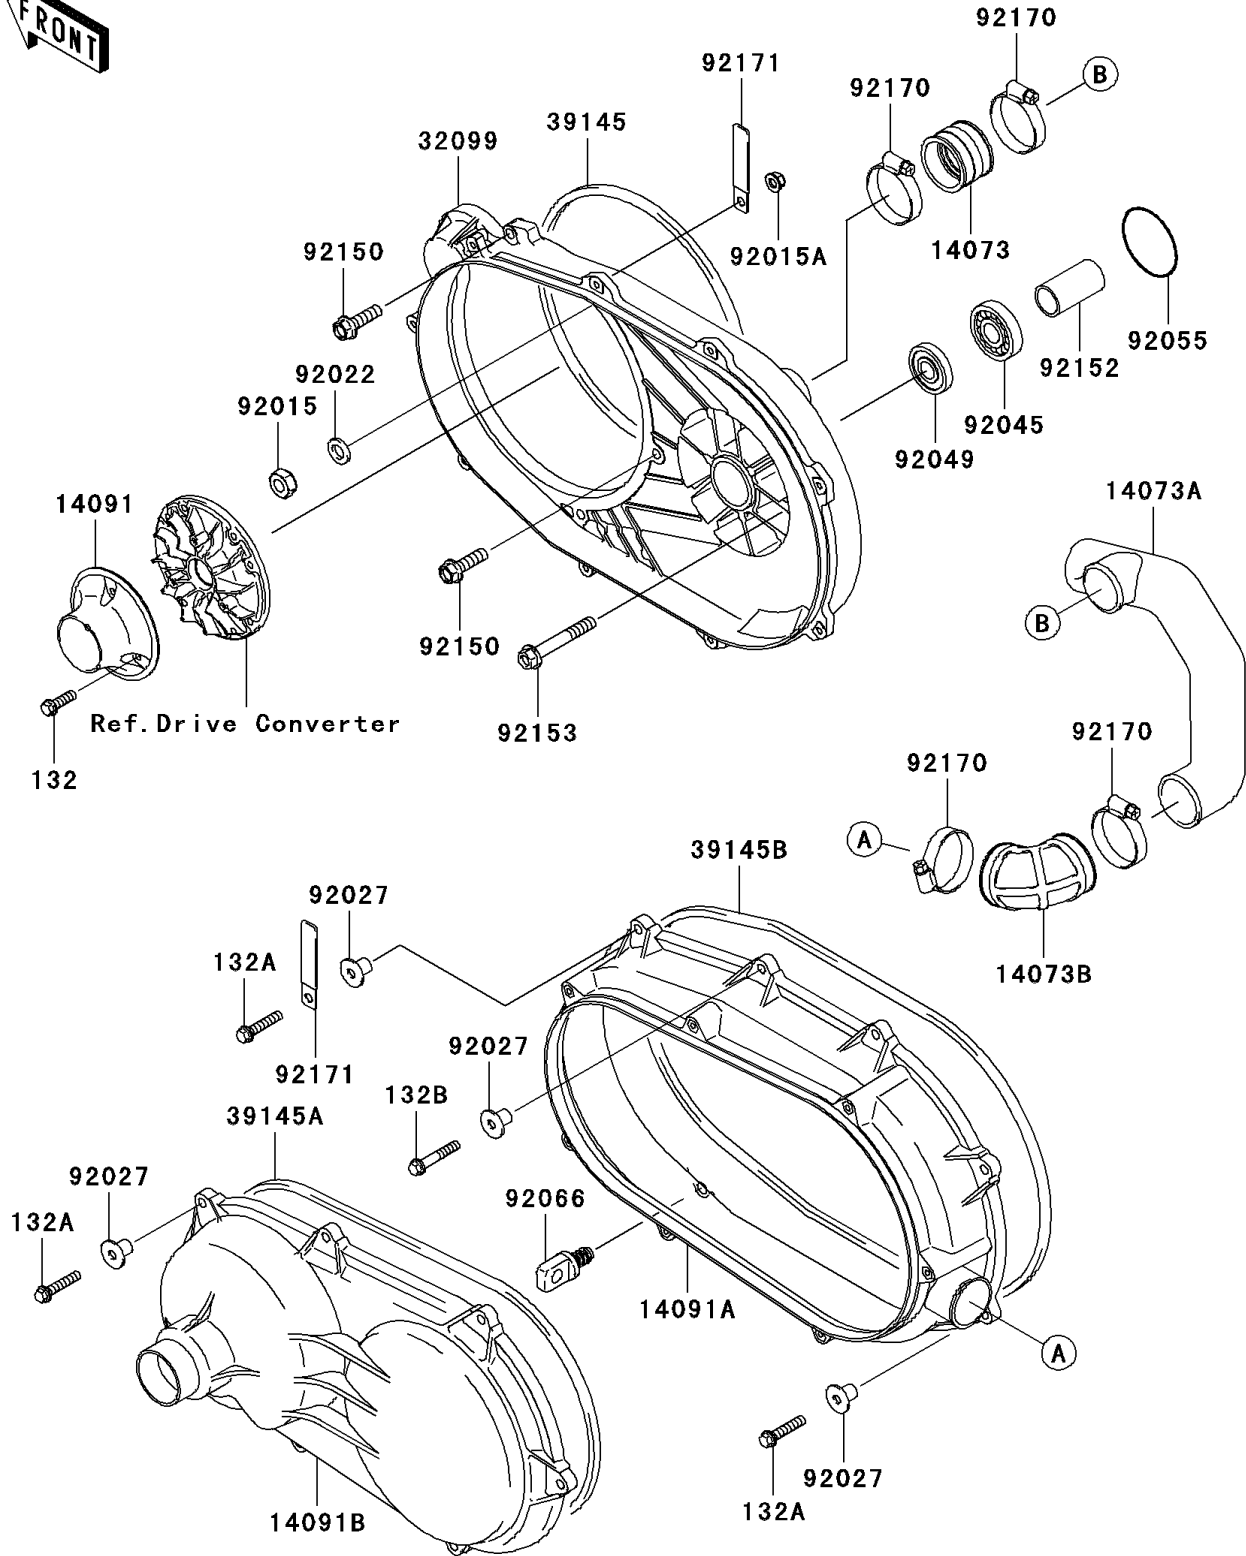

2008 Mule 3010 Diesel 4X4 PARTS DIAGRAM

Converter Cover

E1393

2008 Mule 3010 Diesel 4X4 PARTS LIST

Converter Cover

ITEM NAME	PART NUMBER	QUANTITY
DUCT (Ref # 14073)	14073-1324	1
DUCT (Ref # 14073A)	14073-1856	1
DUCT (Ref # 14073B)	14073-1857	1
COVER,FAN (Ref # 14091)	14091-1520	1
COVER,MIDDLE (Ref # 14091A)	14091-1555	1
COVER,BELT CONVERTER (Ref # 14091B)	14091-1556	1
CASE,BELT CONVERTER (Ref # 32099)	32099-1215	1
TRIM-SEAL,BELT CONVERTER CASE (Ref # 39145)	39145-1115	1
TRIM-SEAL,MIDDLE COVER (Ref # 39145A)	39145-1117	1
TRIM-SEAL,BELT CONVERTER (Ref # 39145B)	39145-1126	1
NUT,LOCK,10MM,BLACK (Ref # 92015)	92015-1189	1
NUT,LOCK,FLANGED,6MM (Ref # 92015A)	92015-1675	1
WASHER,10.5X18X2.5 (Ref # 92022)	92022-1876	1
COLLAR,L=14.1 (Ref # 92027)	92027-1920	16
BEARING-BALL,62/28LLB/2AS (Ref # 92045)	92045-0109	1
SEAL-OIL,TC28X47X7 (Ref # 92049)	92049-1297	1
RING-O,67.6X3.5 (Ref # 92055)	92055-1327	1
PLUG,DRAIN,11X19 (Ref # 92066)	92066-1580	1
BOLT,FLANGED,8X28 (Ref # 92150)	92150-1103	5
COLLAR,28.1X34X63.6 (Ref # 92152)	92152-1177	1
BOLT (Ref # 92153)	92153-1276	3
CLAMP (Ref # 92170)	92170-1764	4
CLAMP (Ref # 92171)	92171-0652	2
BOLT-FLANGED-SMALL,6X20 (Ref # 132)	132G0620	3
BOLT-FLANGED-SMALL,6X30 (Ref # 132A)	132J0630	15
BOLT-FLANGED-SMALL,6X35 (Ref # 132B)	132J0635	1