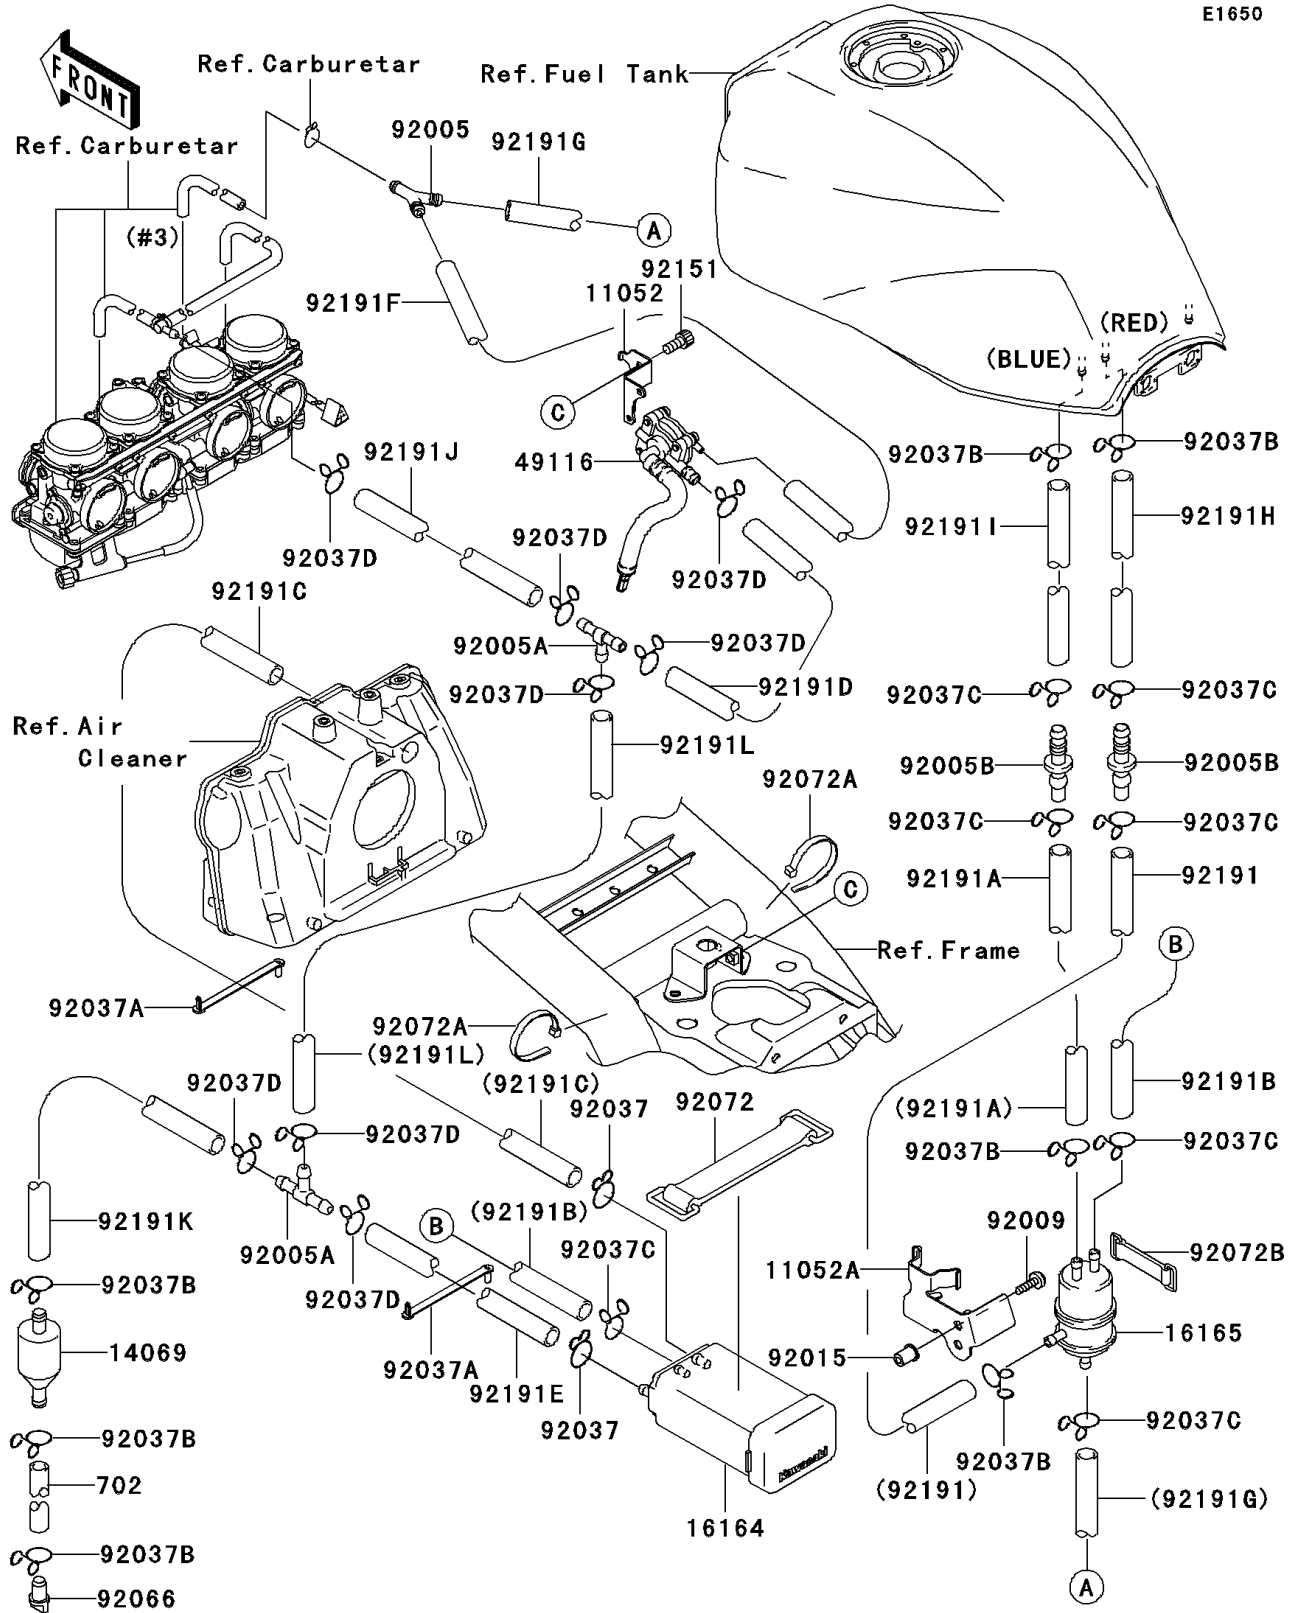

# 2002 ZRX1200R PARTS DIAGRAM

## 2002 ZRX1200R PARTS LIST

### Fuel Evaporative System

ITEM NAME	PART NUMBER	QUANTITY
BRACKET,FUEL TANK DAMPER (Ref # 11052)	11052-1145	1
BRACKET (Ref # 11052A)	11052-1146	1
BREATHER (Ref # 14069)	14069-1051	1
CANISTER (Ref # 16164)	16164-1070	1
SEPARATOR (Ref # 16165)	16165-1070	1
VALVE-ASSY (Ref # 49116)	49116-1187	1
FITTING,TUBE (Ref # 92005)	92005-1034	1
FITTING,T-TYPE (Ref # 92005A)	92005-1119	2
FITTING (Ref # 92005B)	92005-1206	2
SCREW,6X14 (Ref # 92009)	92009-1662	2
NUT (Ref # 92015)	92015-1700	2
CLAMP,HOSE (Ref # 92037)	92037-1104	2
CLAMP,SPEED,L=58 (Ref # 92037A)	92037-1163	2
CLAMP,TUBE (Ref # 92037B)	92037-147	7
CLAMP (Ref # 92037C)	92037-1712	7
CLAMP,TUBE (Ref # 92037D)	92037-1972	8
PLUG,DRAIN (Ref # 92066)	92066-1211	1
BAND,L=100 (Ref # 92072)	92072-071	1
BAND,L=250 (Ref # 92072A)	92072-1237	2
BAND,L=50 (Ref # 92072B)	92072-1419	1
BOLT,SOCKET,5X10 (Ref # 92151)	92151-1212	1
TUBE,SEPARATOR-TANK,RED (Ref # 92191)	92191-1581	1
TUBE-RUBBER (Ref # 702)	702A0760	1
TUBE,TANK-SEPARATOR,BULE (Ref # 92191A)	92191-1582	1
TUBE,SEPARATOR-CANISTER,BULE (Ref # 92191B)	92191-1583	1
TUBE,CANISTER-CLEANER,GREEN (Ref # 92191C)	92191-1584	1
TUBE,FITTING-VALVE,YELLOW (Ref # 92191D)	92191-1585	1
TUBE,FITTING-CANISTER,YELLOW (Ref # 92191E)	92191-1586	1
TUBE,CARBURETOR-VALVE,WHITE (Ref # 92191F)	92191-1587	1

### Fuel Evaporative System

ITEM NAME	PART NUMBER	QUANTITY
TUBE,SEPARATOR-FITTING,WHITE (Ref # 92191G)	92191-1588	1
TUBE,RED (Ref # 92191H)	92191-1649	1
TUBE,BULE (Ref # 92191I)	92191-1650	1
TUBE,7X12X165,YELLOW (Ref # 92191J)	92191-1651	1
TUBE,7X11X430 (Ref # 92191K)	92191-1652	1
TUBE,7X12X235,YELLOW (Ref # 92191L)	92191-1670	1