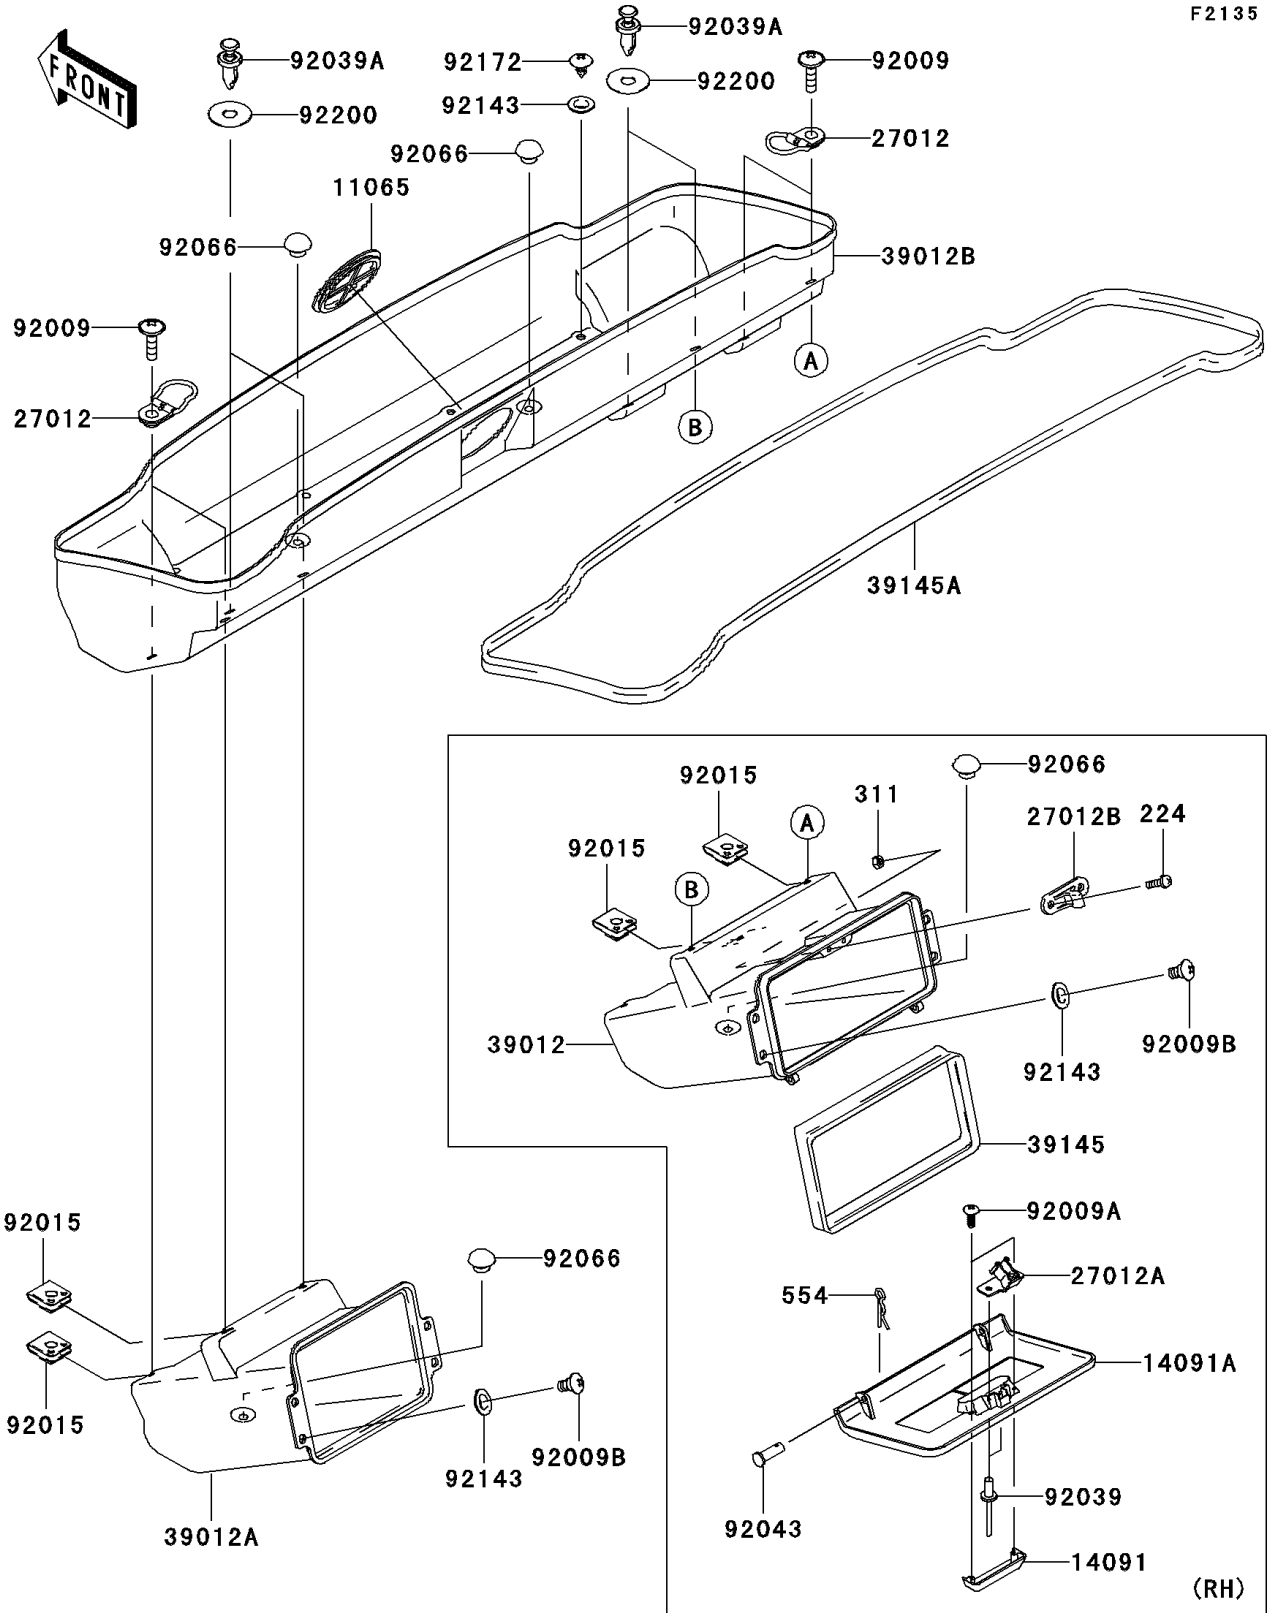

# 2008 Mule 3010 Diesel 4X4 PARTS DIAGRAM

Front Box

F2135

## 2008 Mule 3010 Diesel 4X4 PARTS LIST

### Front Box

ITEM NAME	PART NUMBER	QUANTITY
CAP,F.BLACK (Ref # 11065)	11065-1053-6Z	1
COVER,STORAGE GRIP,GRAY (Ref # 14091)	14091-1228-284	1
COVER,CONTROL PANEL,GRAY (Ref # 14091A)	14091-1399-284	1
HOOK (Ref # 27012)	27012-1577	4
HOOK (Ref # 27012A)	27012-1607	1
HOOK (Ref # 27012B)	27012-1612	1
CASE-STORAGE,RH,GRAY (Ref # 39012)	39012-1061-284	1
CASE-STORAGE,LH,GRAY (Ref # 39012A)	39012-1062-284	1
CASE-STORAGE,CNT (Ref # 39012B)	39012-1066	1
TRIM-SEAL,L=774 (Ref # 39145)	39145-1130	1
TRIM-SEAL,L=2805 (Ref # 39145A)	39145-1132	1
SCREW,6X22,BLACK (Ref # 92009)	92009-1256	4
SCREW,TAPPING,4X12 (Ref # 92009A)	92009-1444	2
SCREW,6X16 (Ref # 92009B)	92009-1621	8
NUT,CLAMP,6MM (Ref # 92015)	92015-1678	4
RIVET (Ref # 92039)	92039-1041	2
RIVET (Ref # 92039A)	92039-1229	4
PIN,6X14.5 (Ref # 92043)	92043-125	2
PLUG (Ref # 92066)	92066-1485	4
COLLAR (Ref # 92143)	92143-1087	12
SCREW,TAPPING,6X12 (Ref # 92172)	92172-0003	4
WASHER,8.5X26X0.8 (Ref # 92200)	92200-1567	4
SCREW-PAN-WP-CROS,4X12 (Ref # 224)	224C0412	2
NUT-HEX (Ref # 311)	311C0400	2
PIN-SNAP (Ref # 554)	554A0600	2