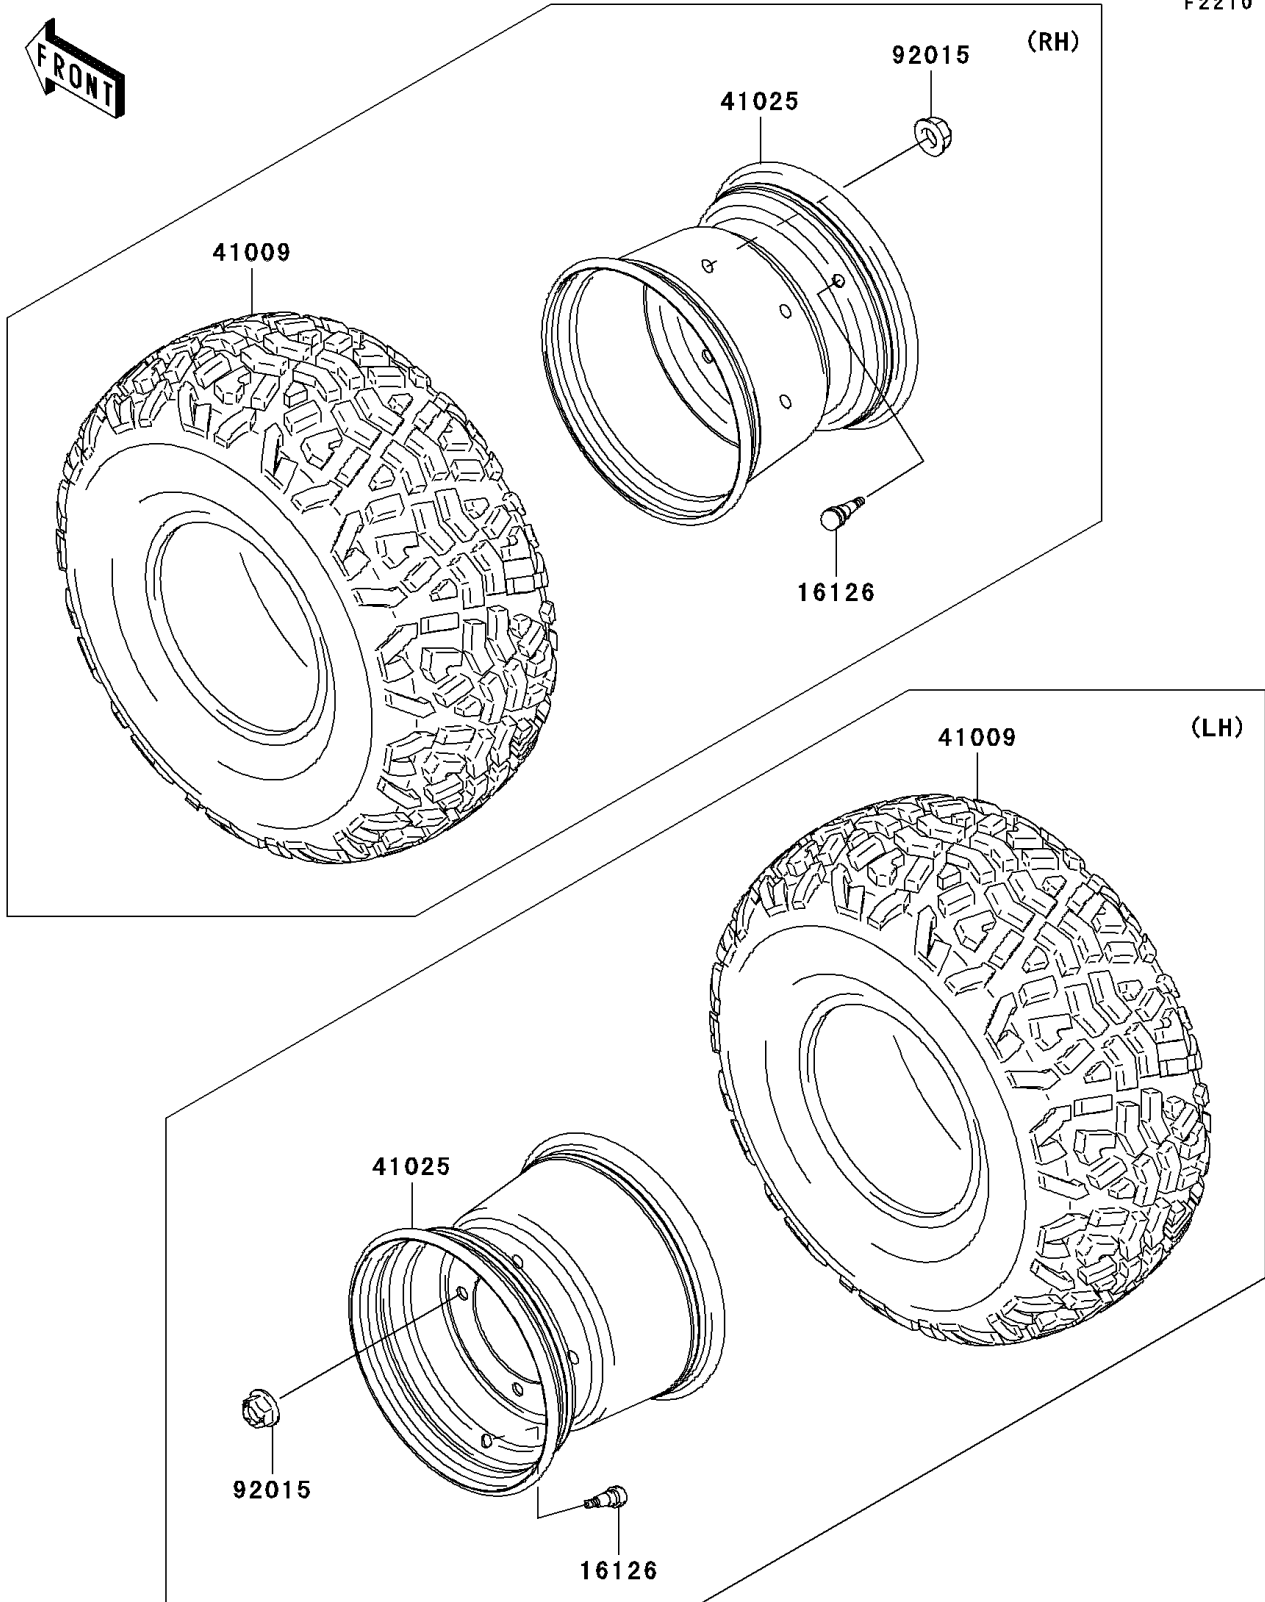

2008 Mule 3010 Diesel 4X4 PARTS DIAGRAM

Wheels/Tires

F2210

2008 Mule 3010 Diesel 4X4 PARTS LIST

Wheels/Tires

ITEM NAME	PART NUMBER	QUANTITY
-----------	-------------	----------