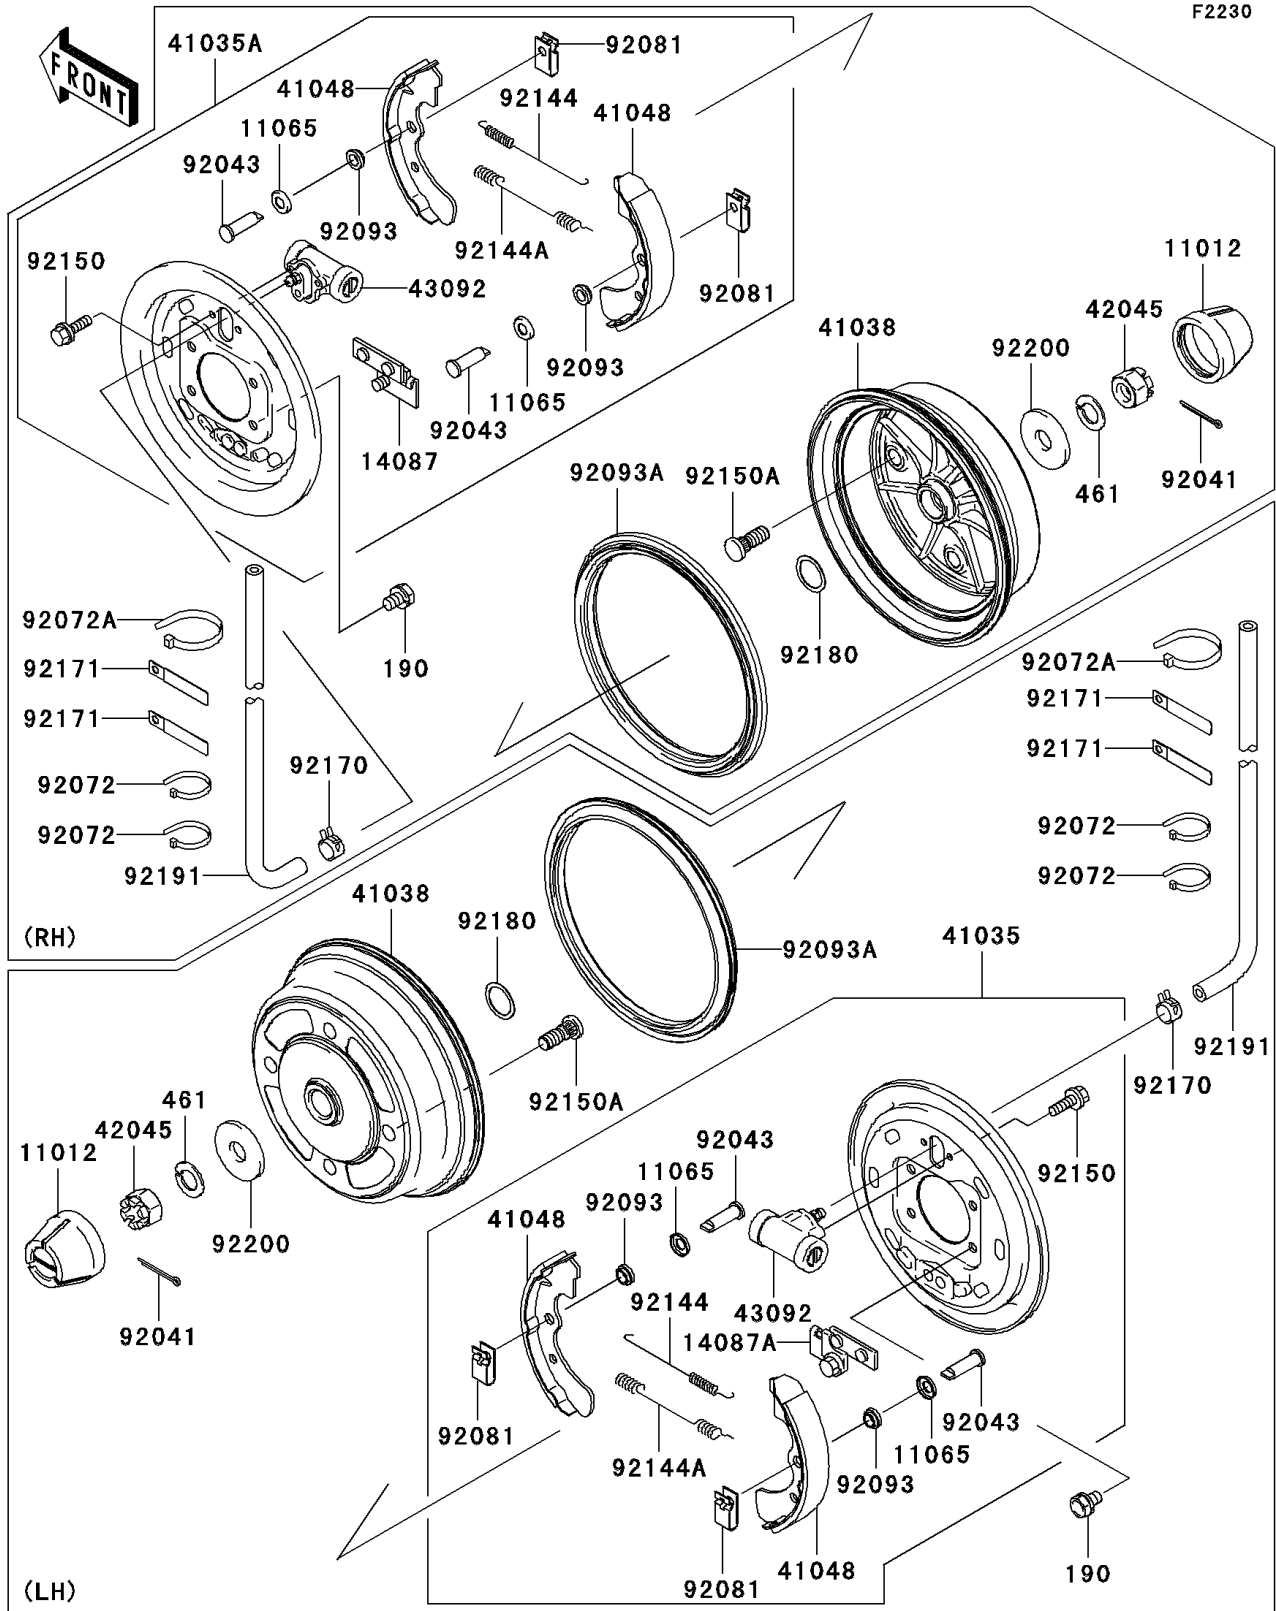

# 2008 Mule 3010 Diesel 4X4 PARTS DIAGRAM

Front Hubs/Brakes

# 2008 Mule 3010 Diesel 4X4 PARTS LIST

Front Hubs/Brakes

ITEM NAME	PART NUMBER	QUANTITY
-----------	-------------	----------