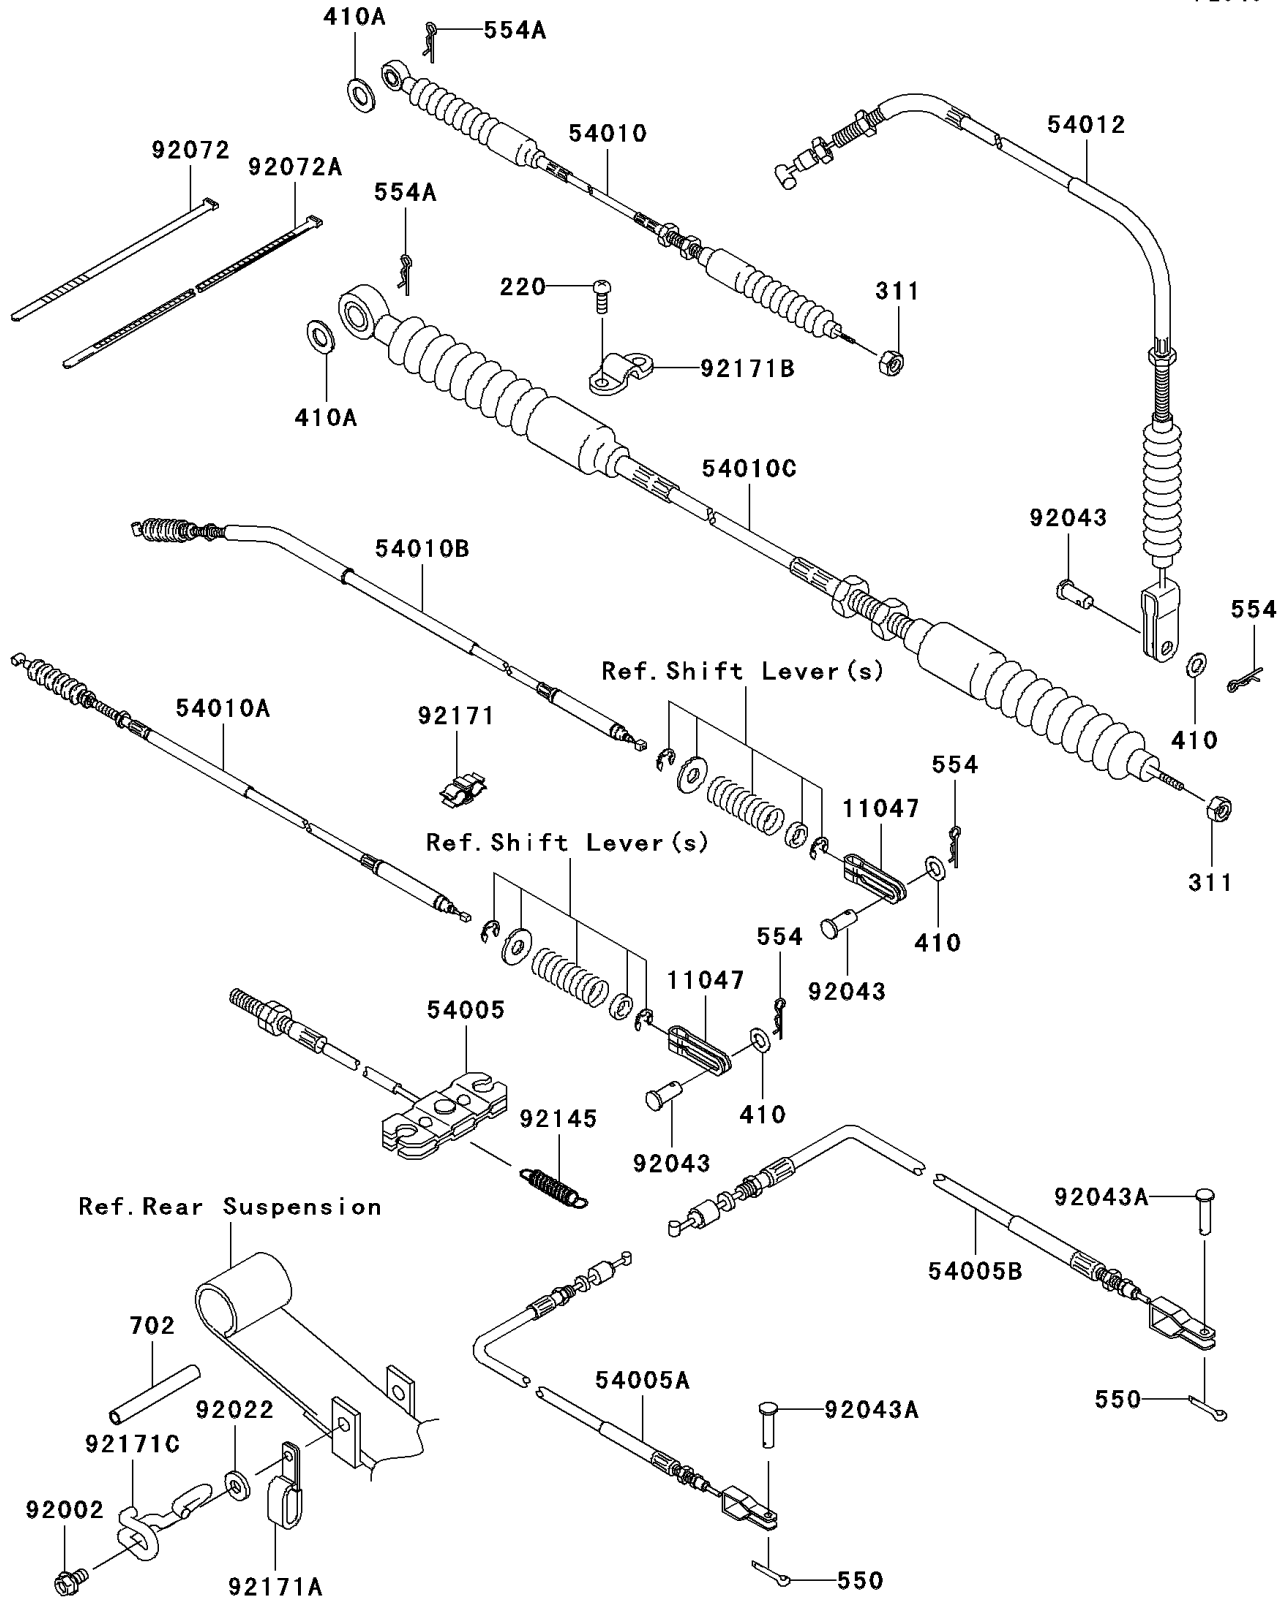

# 2008 Mule 3010 Diesel 4X4 PARTS DIAGRAM

Cables

F2540

## 2008 Mule 3010 Diesel 4X4 PARTS LIST

### Cables

ITEM NAME	PART NUMBER	QUANTITY
BRACKET,DIFF LOCK (Ref # 11047)	11047-1043	2
CABLE-BRAKE,PARKING,FR (Ref # 54005)	54005-1198	1
CABLE-BRAKE,PARKING,RR,LH (Ref # 54005A)	54005-1201	1
CABLE-BRAKE,PARKING,RR,RH (Ref # 54005B)	54005-1202	1
CABLE,SHIFT CONTROL (Ref # 54010)	54010-0006	1
CABLE,2-4WD (Ref # 54010A)	54010-0044	1
CABLE,DIFF LOCK (Ref # 54010B)	54010-1120	1
CABLE,HI-LOW (Ref # 54010C)	54010-1124	1
CABLE-THROTTLE (Ref # 54012)	54012-1613	1
BOLT,8X14 (Ref # 92002)	92002-1589	1
WASHER,8.5X20X1.6,BLACK (Ref # 92022)	92022-1317	1
PIN,6X11 (Ref # 92043)	92043-092	3
PIN (Ref # 92043A)	92043-1039	2
BAND,L=188 (Ref # 92072)	92072-1239	7
BAND,L=368.3 (Ref # 92072A)	92072-3872	2
SPRING (Ref # 92145)	92145-7506	1
CLAMP (Ref # 92171)	92171-0129	1
CLAMP,CABLE (Ref # 92171A)	92171-0176	1
CLAMP (Ref # 92171B)	92171-1203	2
CLAMP,BRAKE CABLE (Ref # 92171C)	92171-1210	1
SCREW-PAN-CROS,5X14 (Ref # 220)	220D0514	4
NUT-HEX,6MM (Ref # 311)	311B0600	2
WASHER-PLAIN-SMALL,6MM (Ref # 410)	410B0600	3
W-PLAIN-S,8MM (Ref # 410A)	410E0800	2
PIN-COTTER,2.0X22 (Ref # 550)	550D2022	2
PIN-SNAP (Ref # 554)	554A0600	3
PIN-SNAP,8MM (Ref # 554A)	554A0800	2
TUBE-RUBBER,5X8X55 (Ref # 702)	702A0555	1