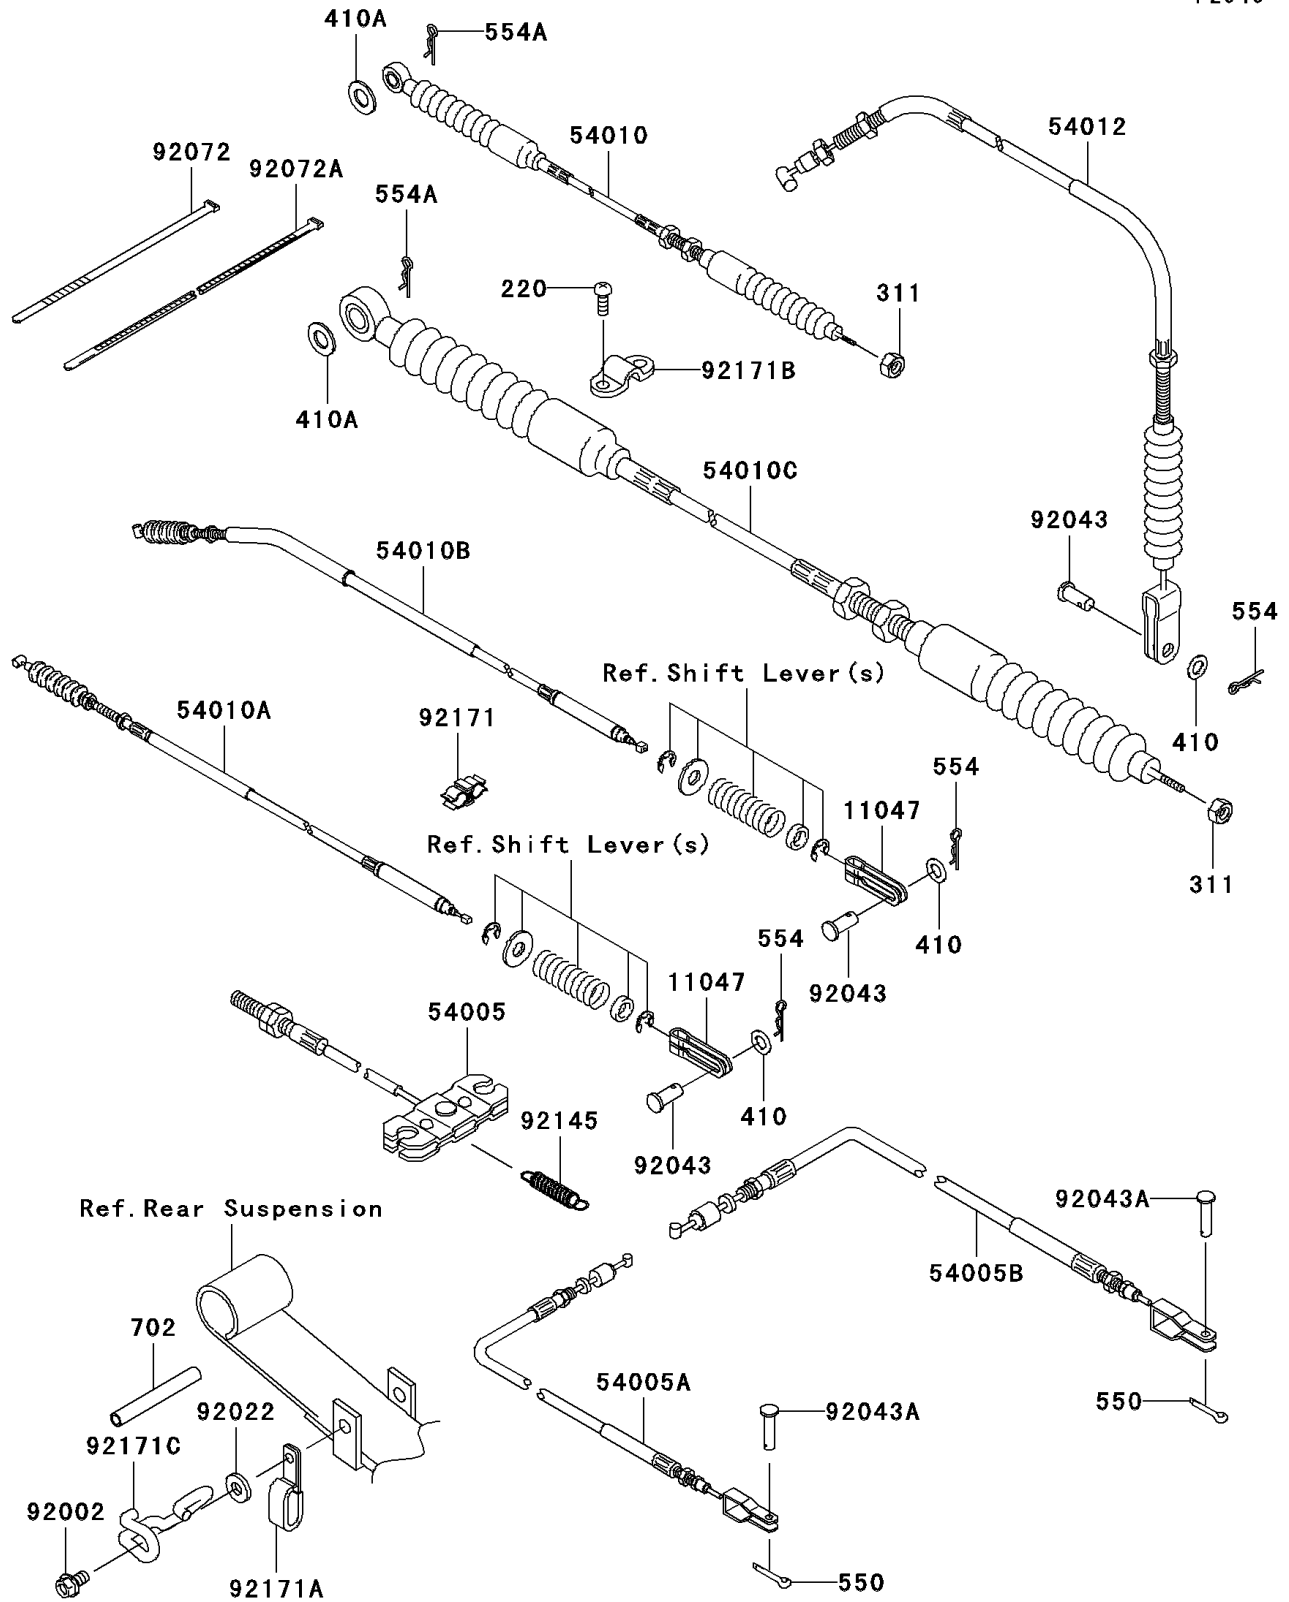

# 2008 Mule 3010 Diesel 4X4 PARTS DIAGRAM

Cables

F2540

## 2008 Mule 3010 Diesel 4X4 PARTS LIST

### Cables

ITEM NAME	PART NUMBER	QUANTITY
BRACKET,DIFF LOCK (Ref # 11047)	11047-1043	2
CABLE-BRAKE,PARKING,FR (Ref # 54005)	54005-1198	1
CABLE-BRAKE,PARKING,RR,LH (Ref # 54005A)	54005-1201	1
CABLE-BRAKE,PARKING,RR,RH (Ref # 54005B)	54005-1202	1
CABLE,SHIFT CONTROL (Ref # 54010)	54010-0006	1
CABLE,2-4WD (Ref # 54010A)	54010-0044	1
CABLE,DIFF LOCK (Ref # 54010B)	54010-1120	1
CABLE,HI-LOW (Ref # 54010C)	54010-1124	1
CABLE-THROTTLE (Ref # 54012)	54012-1613	1
BOLT,8X14 (Ref # 92002)	92002-1589	1
WASHER,8.5X20X1.6,BLACK (Ref # 92022)	92022-1317	1
PIN,6X11 (Ref # 92043)	92043-092	3
PIN (Ref # 92043A)	92043-1039	2
BAND,L=188 (Ref # 92072)	92072-1239	7
BAND,L=368.3 (Ref # 92072A)	92072-3872	2
SPRING (Ref # 92145)	92145-7506	1
CLAMP (Ref # 92171)	92171-0129	1
CLAMP,CABLE (Ref # 92171A)	92171-0176	1
CLAMP (Ref # 92171B)	92171-1203	2
CLAMP,BRAKE CABLE (Ref # 92171C)	92171-1210	1
SCREW-PAN-CROS,5X14 (Ref # 220)	220D0514	4
NUT-HEX,6MM (Ref # 311)	311B0600	2
WASHER-PLAIN-SMALL,6MM (Ref # 410)	410B0600	3
W-PLAIN-S,8MM (Ref # 410A)	410E0800	2
PIN-COTTER,2.0X22 (Ref # 550)	550D2022	2
PIN-SNAP (Ref # 554)	554A0600	3
PIN-SNAP,8MM (Ref # 554A)	554A0800	2
TUBE-RUBBER,5X8X55 (Ref # 702)	702A0555	1