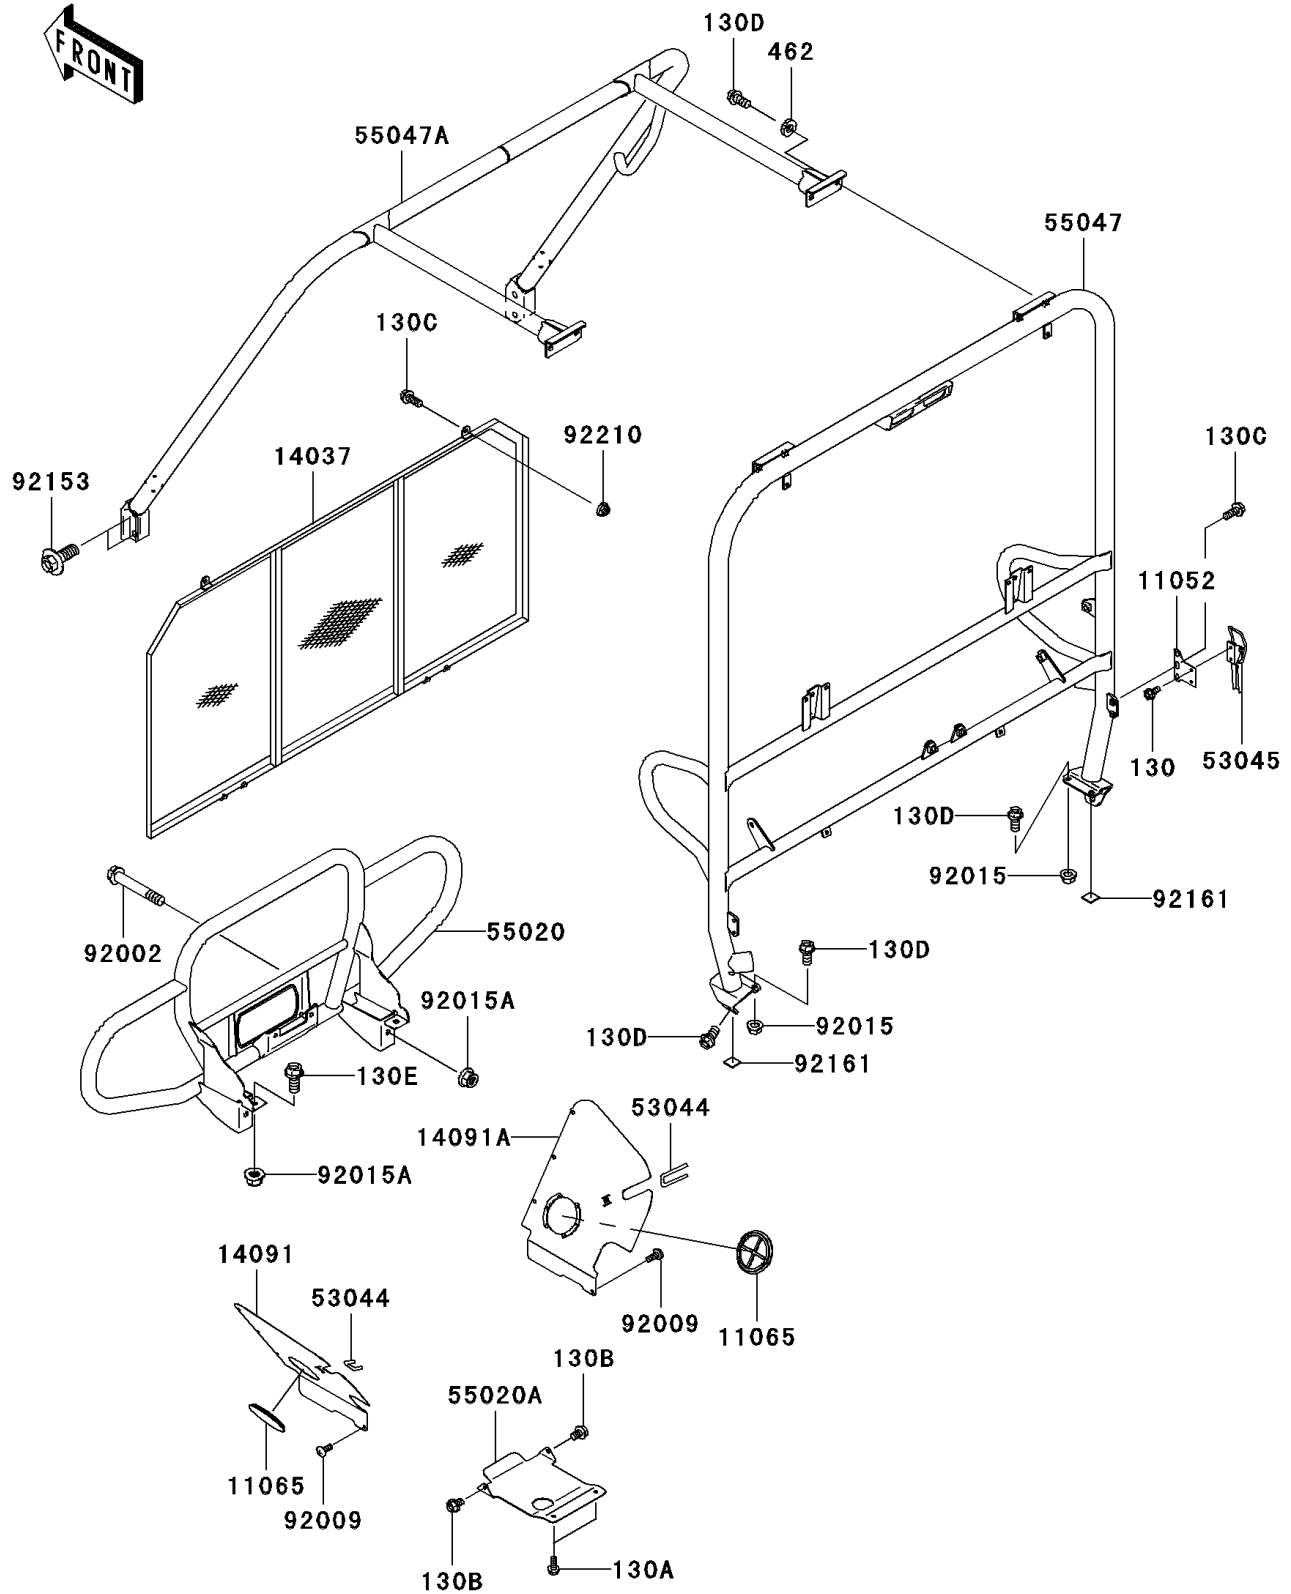

# 2008 Mule 3010 Diesel 4X4 PARTS DIAGRAM

Guards/Cab Frame

F2681

# 2008 Mule 3010 Diesel 4X4 PARTS LIST

Guards/Cab Frame

ITEM NAME	PART NUMBER	QUANTITY
-----------	-------------	----------