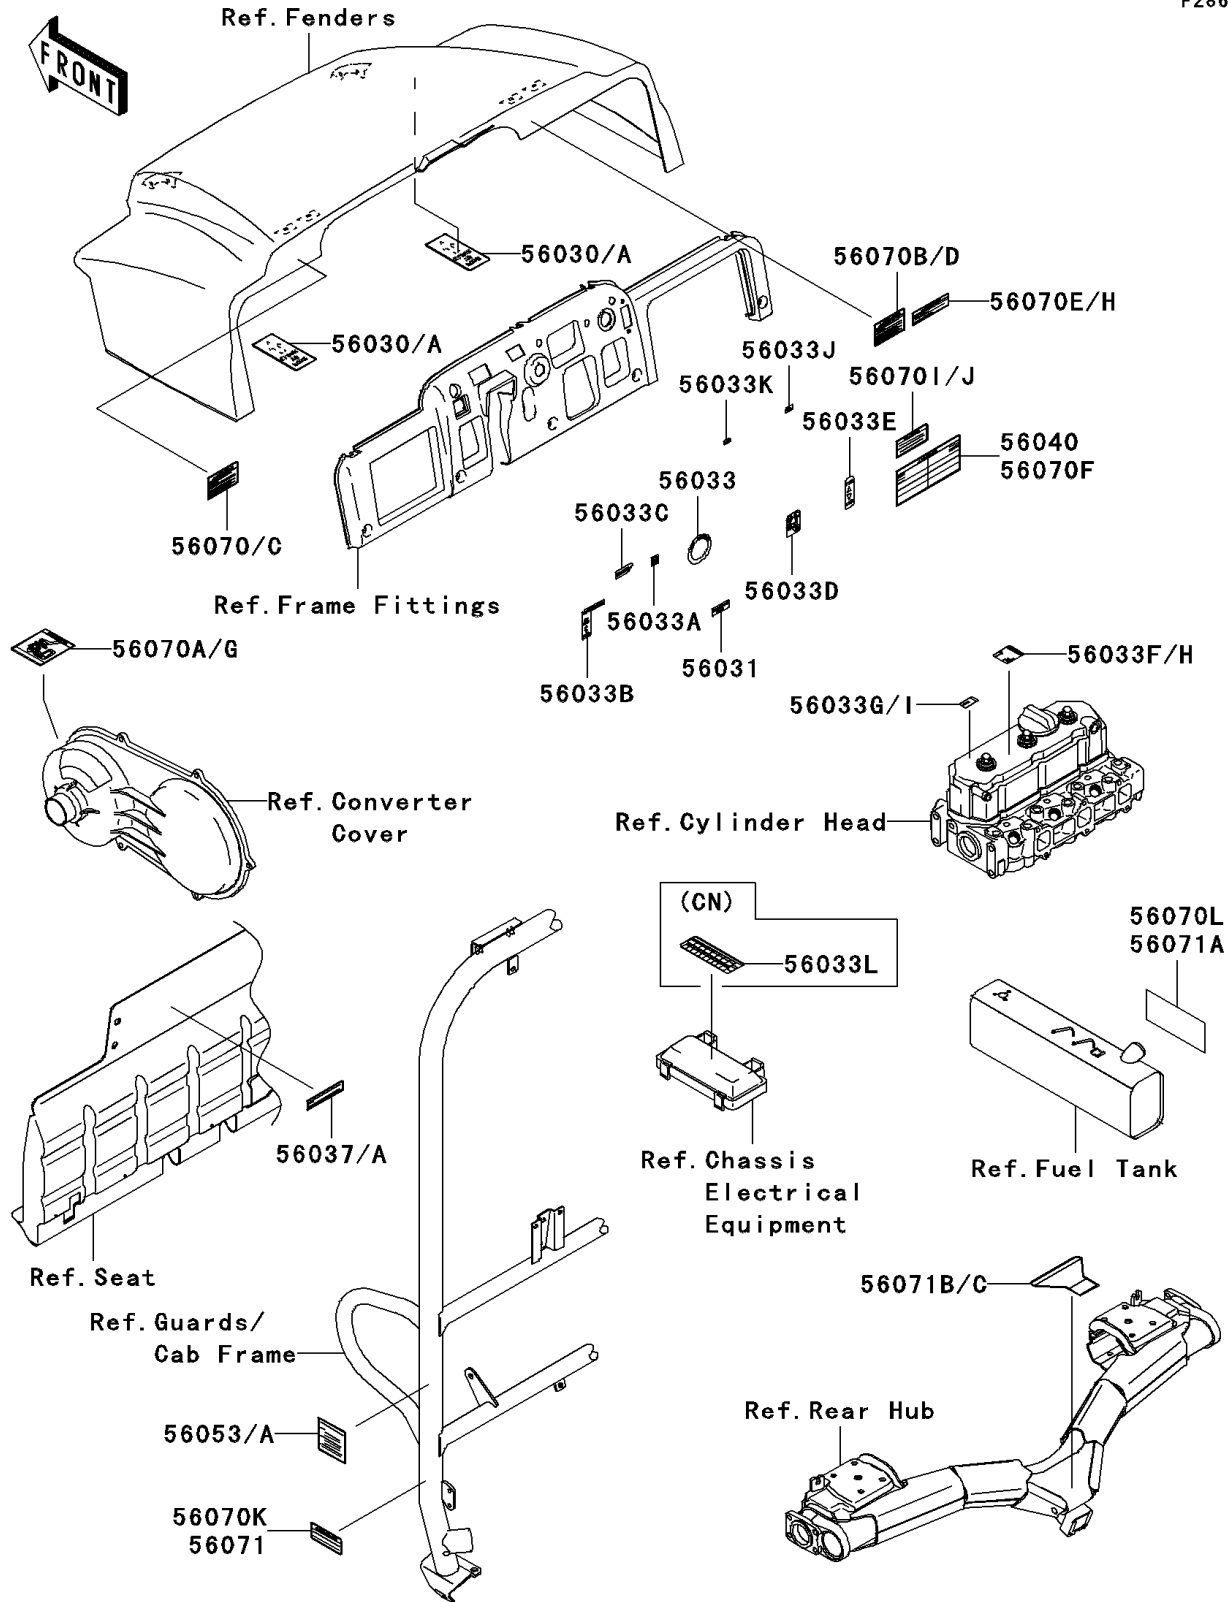

# 2008 Mule 3010 Diesel 4X4 PARTS DIAGRAM

Labels

F2860

## 2008 Mule 3010 Diesel 4X4 PARTS LIST

### Labels

ITEM NAME	PART NUMBER	QUANTITY
LABEL,BONNET OPERATION (Ref # 56030)	56030-1240	2
LABEL-MANUAL,BRAKE FLUID LEVEL (Ref # 56031)	56031-1818	1
LABEL-MANUAL,IGNITION,ON/OFF (Ref # 56033)	56033-0162	1
LABEL-MANUAL,GLOW (Ref # 56033A)	56033-1180	1
LABEL-MANUAL,DIFF MODE (Ref # 56033B)	56033-1183	1
LABEL-MANUAL,IGNITION (Ref # 56033C)	56033-1184	1
LABEL-MANUAL,SHIFT (Ref # 56033D)	56033-1186	1
LABEL-MANUAL,2WD/4WD (Ref # 56033E)	56033-1187	1
LABEL-MANUAL,ENGINE OIL (Ref # 56033F)	56033-1321	1
LABEL-MANUAL,ENGINE OIL (Ref # 56033G)	56033-1322	1
LABEL-MANUAL,OIL PRESSURE (Ref # 56033J)	56033-7501	1
LABEL-MANUAL,EPS (Ref # 56033K)	56033-7504	1
LABEL-SPECIFICATION,CARGO BED (Ref # 56037)	56037-1821	1
LABEL-WARNING,GENERAL (Ref # 56040)	56040-1339	1
LABEL,MAX VEHICLE LOAD (Ref # 56053)	56053-7524	1
LABEL-WARNING,OFF-HIGHWAY (Ref # 56070)	56070-0050	1
LABEL-WARNING,HOT SURFACES (Ref # 56070A)	56070-0051	1
LABEL-WARNING,BONNET OPERATION (Ref # 56070B)	56070-0053	1
LABEL-WARNING,SHIFT CAUTION (Ref # 56070E)	56070-1201	1
LABEL-WARNING,BELT SLIPPAGE (Ref # 56070I)	56070-7505	1
LABEL-WARNING,BED RAISED (Ref # 56070K)	56070-7515	1
LABEL-WARNING,GASOLINE (Ref # 56070L)	56070-7516	1
LABEL-WARNING,TRAILER HITCH (Ref # 56071B)	56071-7511	1