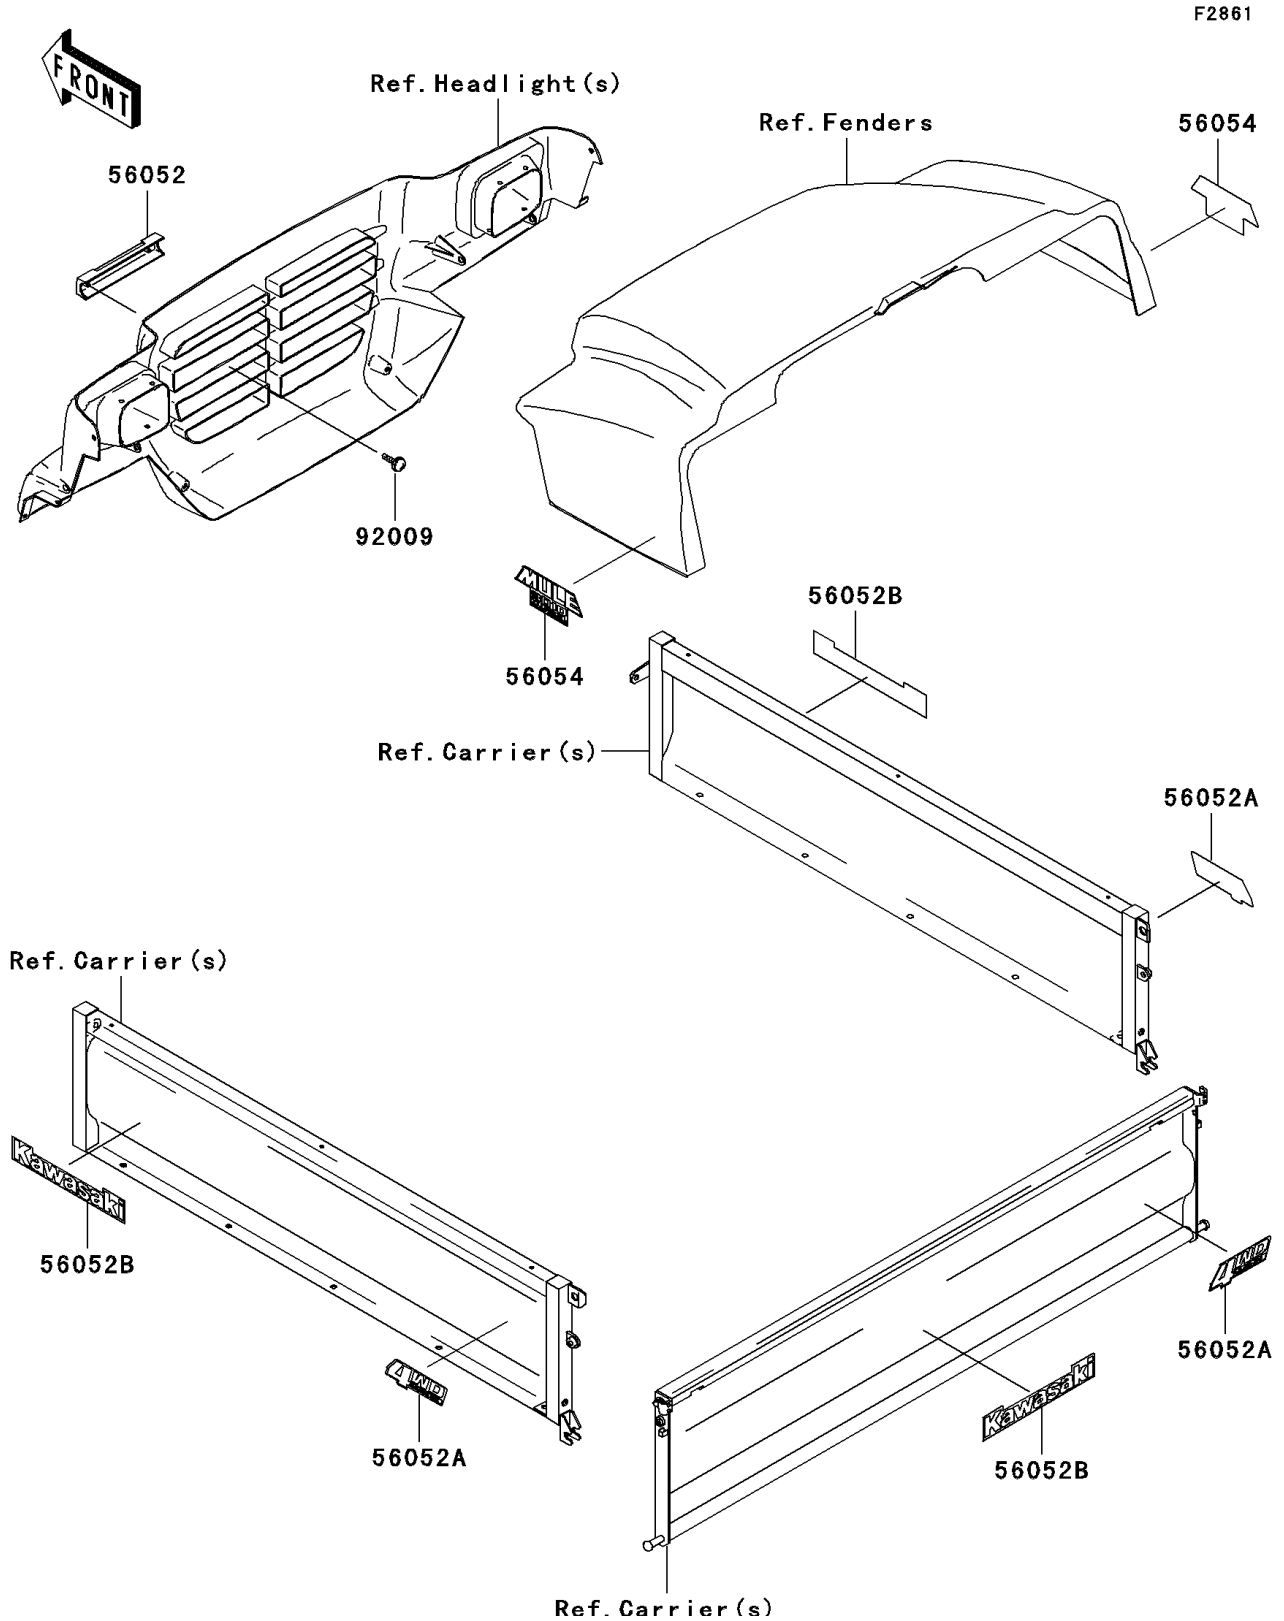

2008 Mule 3010 Diesel 4X4 PARTS DIAGRAM

Decals(Red)(Green)

2008 Mule 3010 Diesel 4X4 PARTS LIST

Decals(Red)(Green)

ITEM NAME	PART NUMBER	QUANTITY
MARK,FRONT GRIL,KAWASAKI (Ref # 56052)	56052-1245	1
MARK,SIDE PLATE,4WD (Ref # 56052A)	56052-1247	3
MARK,KAWASAKI (Ref # 56052B)	56052-1809	3
MARK,FR FENDER,MULE 3010 (Ref # 56054)	56054-0072	2
SCREW,TAPPING,4X12 (Ref # 92009)	92009-1444	2