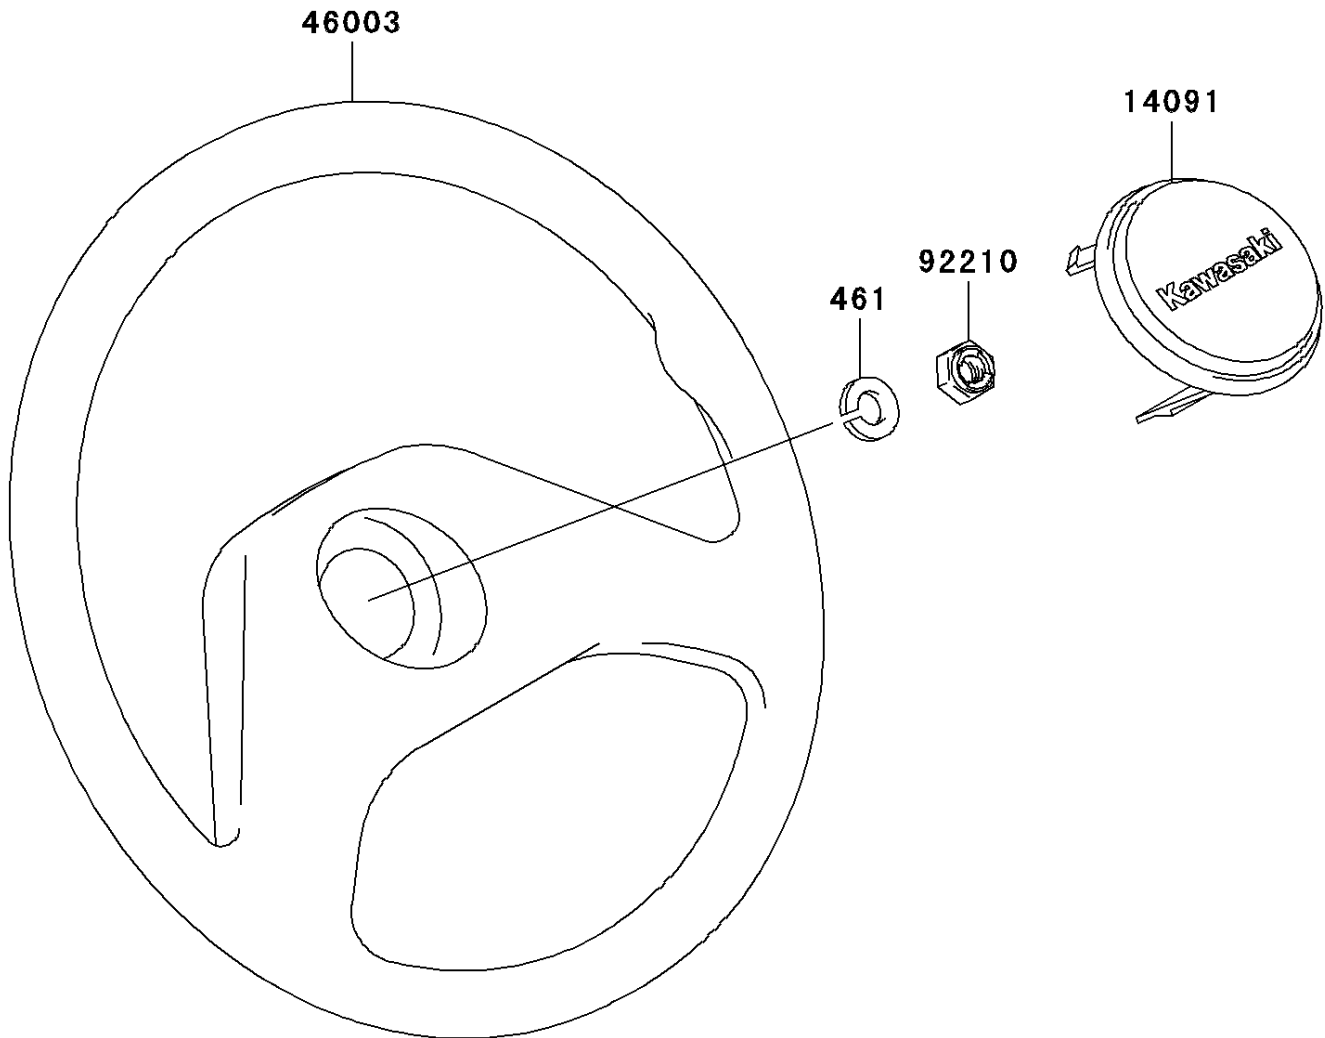

2008 Mule 3010 Trans4x4 Diesel PARTS DIAGRAM

Steering Wheel

F2311

2008 Mule 3010 Trans4x4 Diesel PARTS LIST

Steering Wheel

ITEM NAME	PART NUMBER	QUANTITY
COVER,HORN SWITCH (Ref # 14091)	14091-1247	1
HANDLE (Ref # 46003)	46003-1308	1
NUT,LOCK,12MM (Ref # 92210)	92210-1249	1
WASHER-SPRING,12MM (Ref # 461)	461F1200	1