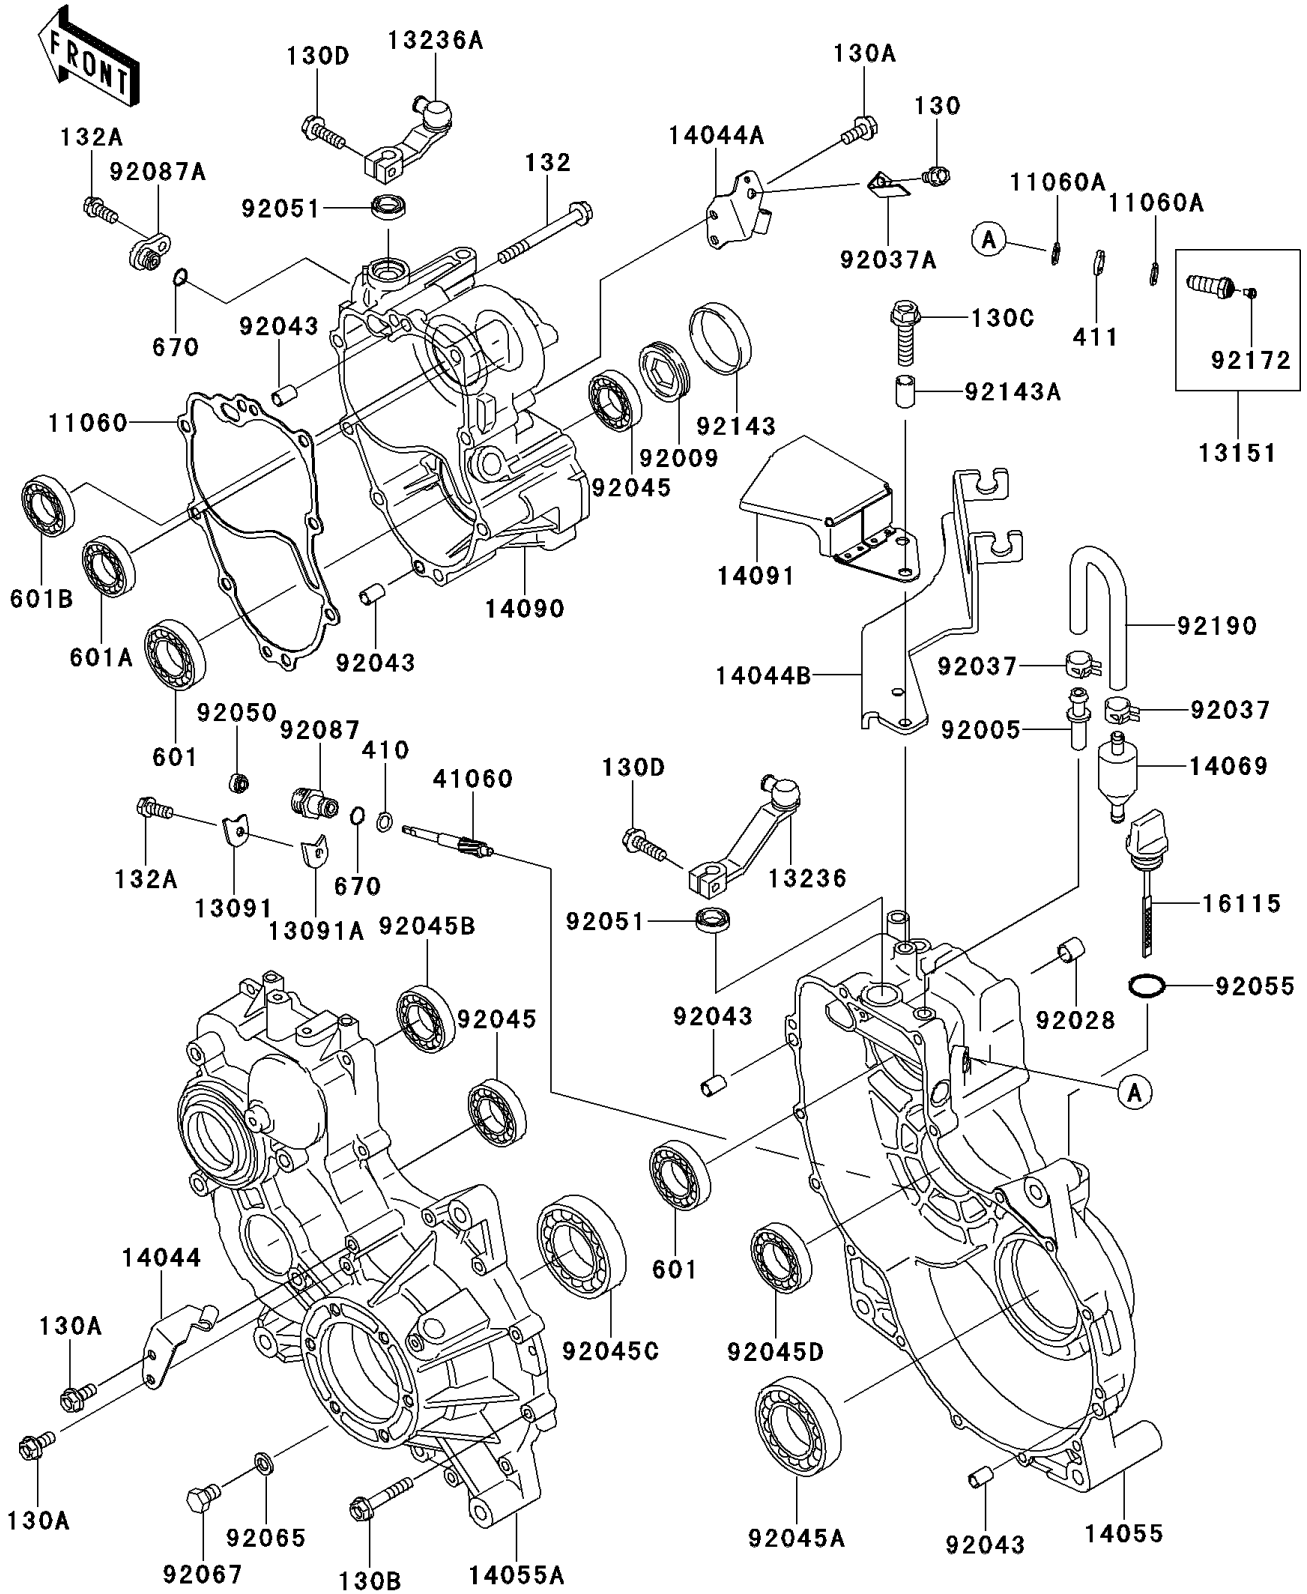

2013 MULE™ 4010 DIESEL 4x4 PARTS DIAGRAM

Gear Box

E1450

2013 MULE™ 4010 DIESEL 4x4 PARTS LIST

Gear Box

ITEM NAME	PART NUMBER	QUANTITY
GASKET,GEAR CASE COVER (Ref # 11060)	11060-1310	1
GASKET (Ref # 11060A)	11060-1966	2
HOLDER,T=2.3 (Ref # 13091)	13091-1008	1
HOLDER,T=3.2 (Ref # 13091A)	13091-1009	1
SWITCH-COMP (Ref # 13151)	13151-1093	1
LEVER-COMP,CHANGE (Ref # 13236)	13236-0030	1
LEVER-COMP (Ref # 13236A)	13236-1363	1
HOLDER-CABLE (Ref # 14044)	14044-0003	1
HOLDER-CABLE (Ref # 14044A)	14044-0004	1
HOLDER-CABLE (Ref # 14044B)	14044-1097	1
CASE-GEAR,RH (Ref # 14055)	14055-1110	1
CASE-GEAR,LH (Ref # 14055A)	14055-1144	1
BREATHER (Ref # 14069)	14069-1051	1
COVER,GEAR CASE,HI/LOW (Ref # 14090)	14090-1238	1
COVER,GEAR CASE (Ref # 14091)	14091-0472	1
CAP-OIL FILLER (Ref # 16115)	16115-1060	1
GEAR-METER SCREW (Ref # 41060)	41060-1148	1
FITTING,BREATHER (Ref # 92005)	92005-1127	1
SCREW,55MM (Ref # 92009)	92009-1290	1
BUSHING,23X30X13 (Ref # 92028)	92028-132	1
CLAMP,TUBE (Ref # 92037)	92037-1505	2
CLAMP (Ref # 92037A)	92037-1680	1
PIN,6.2X8X14 (Ref # 92043)	92043-1263	4
BEARING-BALL,TMB304CCM (Ref # 92045)	92045-1142	2
BEARING-BALL,6010CM (Ref # 92045A)	92045-1162	1
BEARING-BALL,62/28 (Ref # 92045B)	92045-1207	1
BEARING-BALL,6210CM (Ref # 92045C)	92045-1213	1
BEARING-BALL,TMB205JR2 (Ref # 92045D)	92045-1285	1
SEAL-OIL (Ref # 92050)	92050-075	1