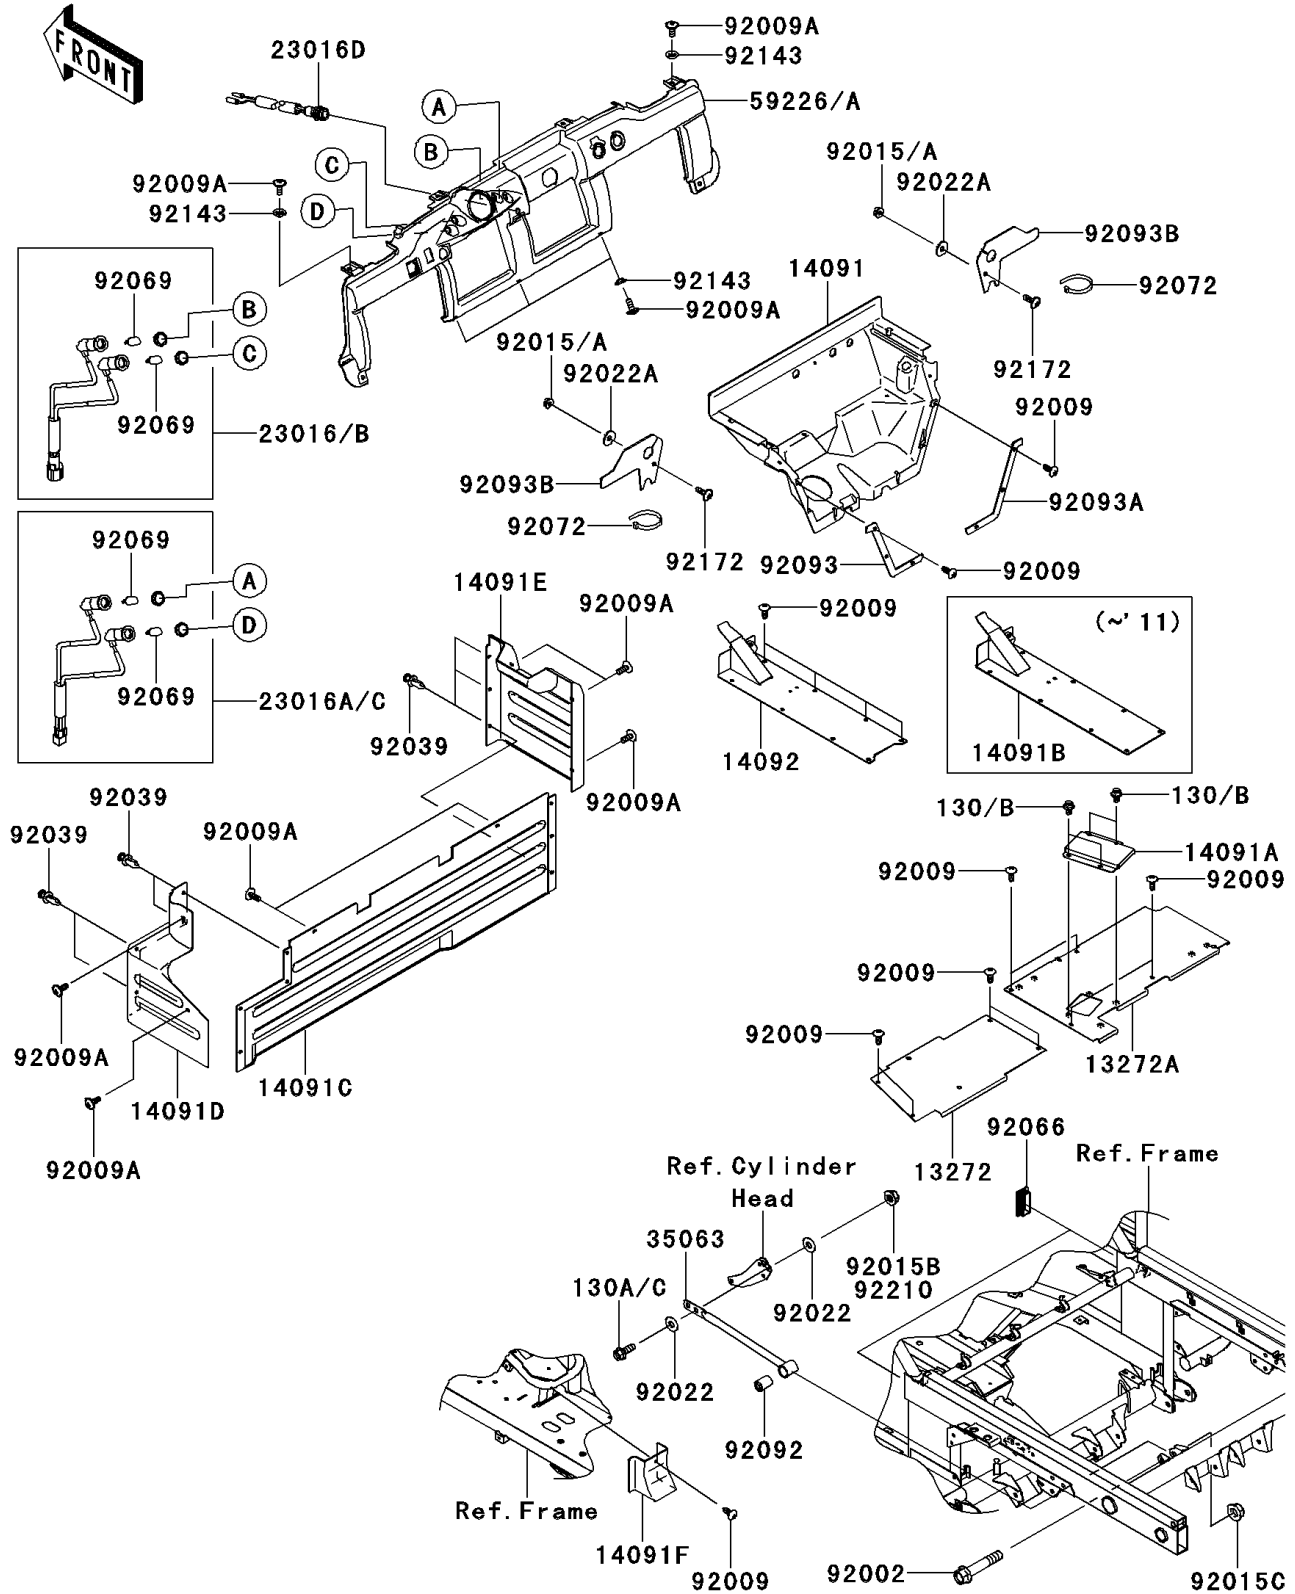

2012 MULE™ 4010 DIESEL 4x4 PARTS DIAGRAM

Frame Fittings

F2131