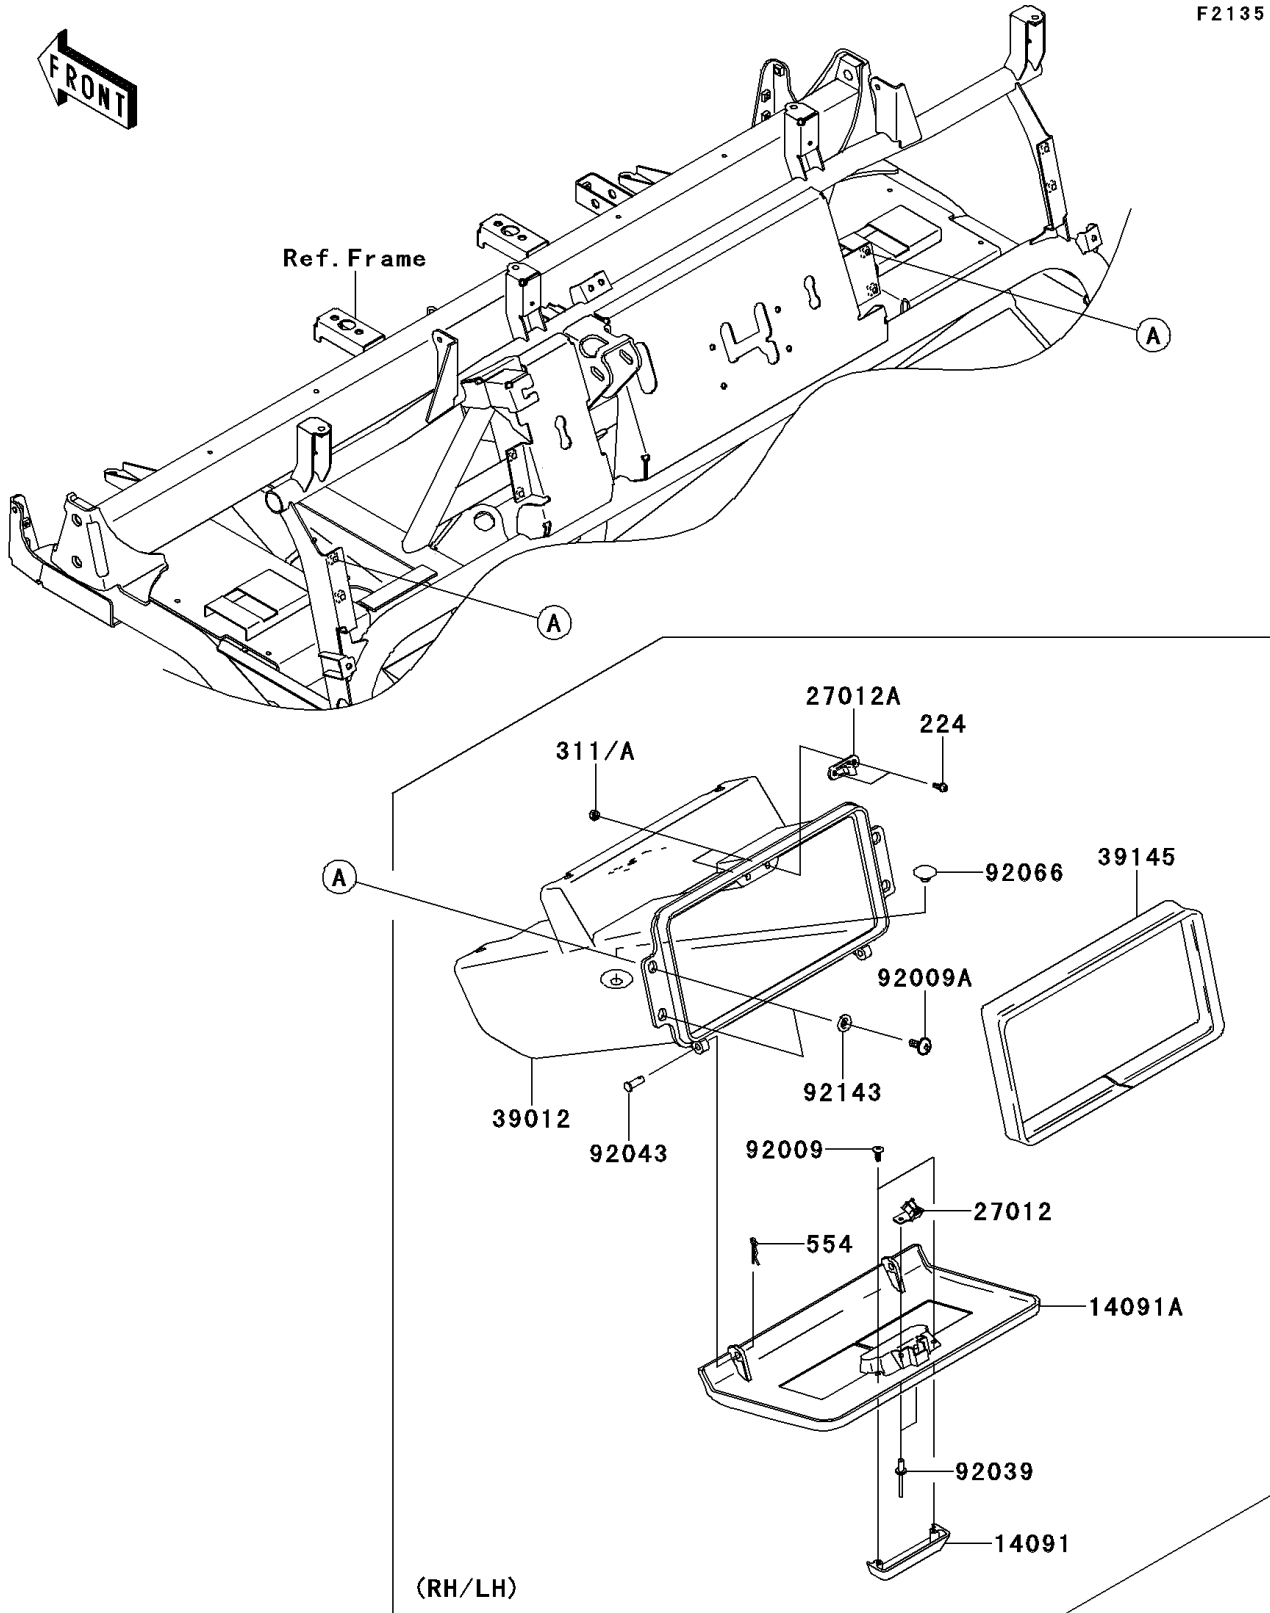

2009 Mule 4010 Diesel 4X4 PARTS DIAGRAM

Front Box

F2135

2009 Mule 4010 Diesel 4X4 PARTS LIST

Front Box

ITEM NAME	PART NUMBER	QUANTITY
COVER,STORAGE GRIP,F.BLACK (Ref # 14091)	14091-1659-6Z	2
COVER,CONTROL PANEL,F.BLACK (Ref # 14091A)	14091-1660-6Z	2
HOOK (Ref # 27012)	27012-1607	2
HOOK (Ref # 27012A)	27012-1612	2
CASE-STORAGE,F.BLACK (Ref # 39012)	39012-1061-6Z	2
TRIM-SEAL,L=774 (Ref # 39145)	39145-1130	2
SCREW,TAPPING,4X12 (Ref # 92009)	92009-1444	4
SCREW,6X16 (Ref # 92009A)	92009-1621	8
RIVET (Ref # 92039)	92039-1041	4
PIN,6X14.5 (Ref # 92043)	92043-125	4
PLUG (Ref # 92066)	92066-1485	2
COLLAR (Ref # 92143)	92143-1087	8
SCREW-PAN-WP-CROS,4X12 (Ref # 224)	224AB0412	4
NUT-HEX (Ref # 311A)	311AB0400	4
PIN-SNAP (Ref # 554)	554DA0600	4