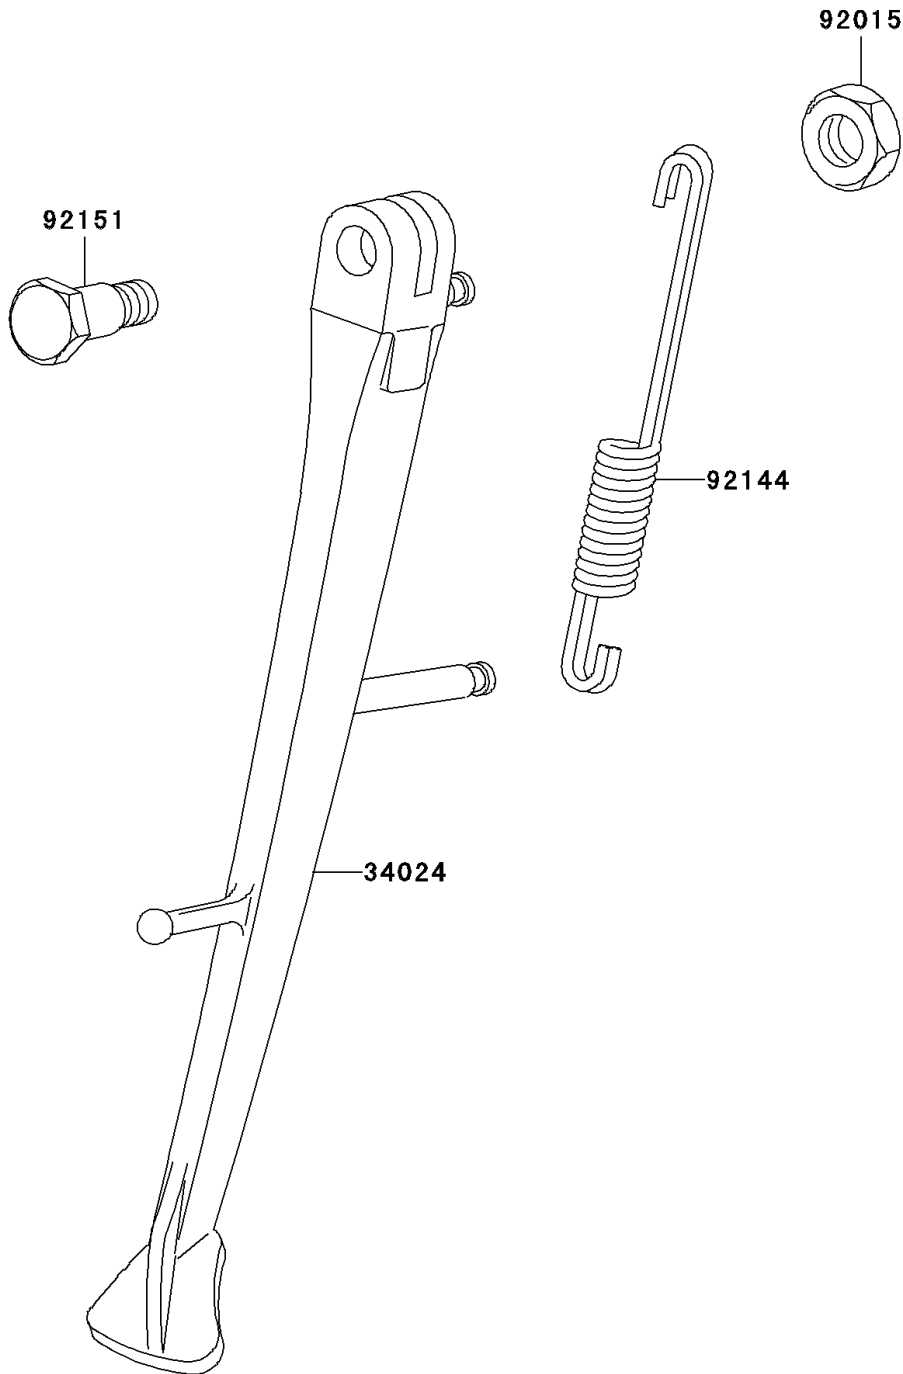

# 2003 ZRX1200R PARTS DIAGRAM

Stand(s)

F2190

## 2003 ZRX1200R PARTS LIST

Stand(s)

ITEM NAME	PART NUMBER	QUANTITY
STAND-SIDE (Ref # 34024)	34024-1382	1
NUT,LOCK,10MM,BLACK (Ref # 92015)	92015-1188	1
SPRING,SIDE STAND (Ref # 92144)	92144-1927	1
BOLT,SIDE STAND (Ref # 92151)	92151-1531	1