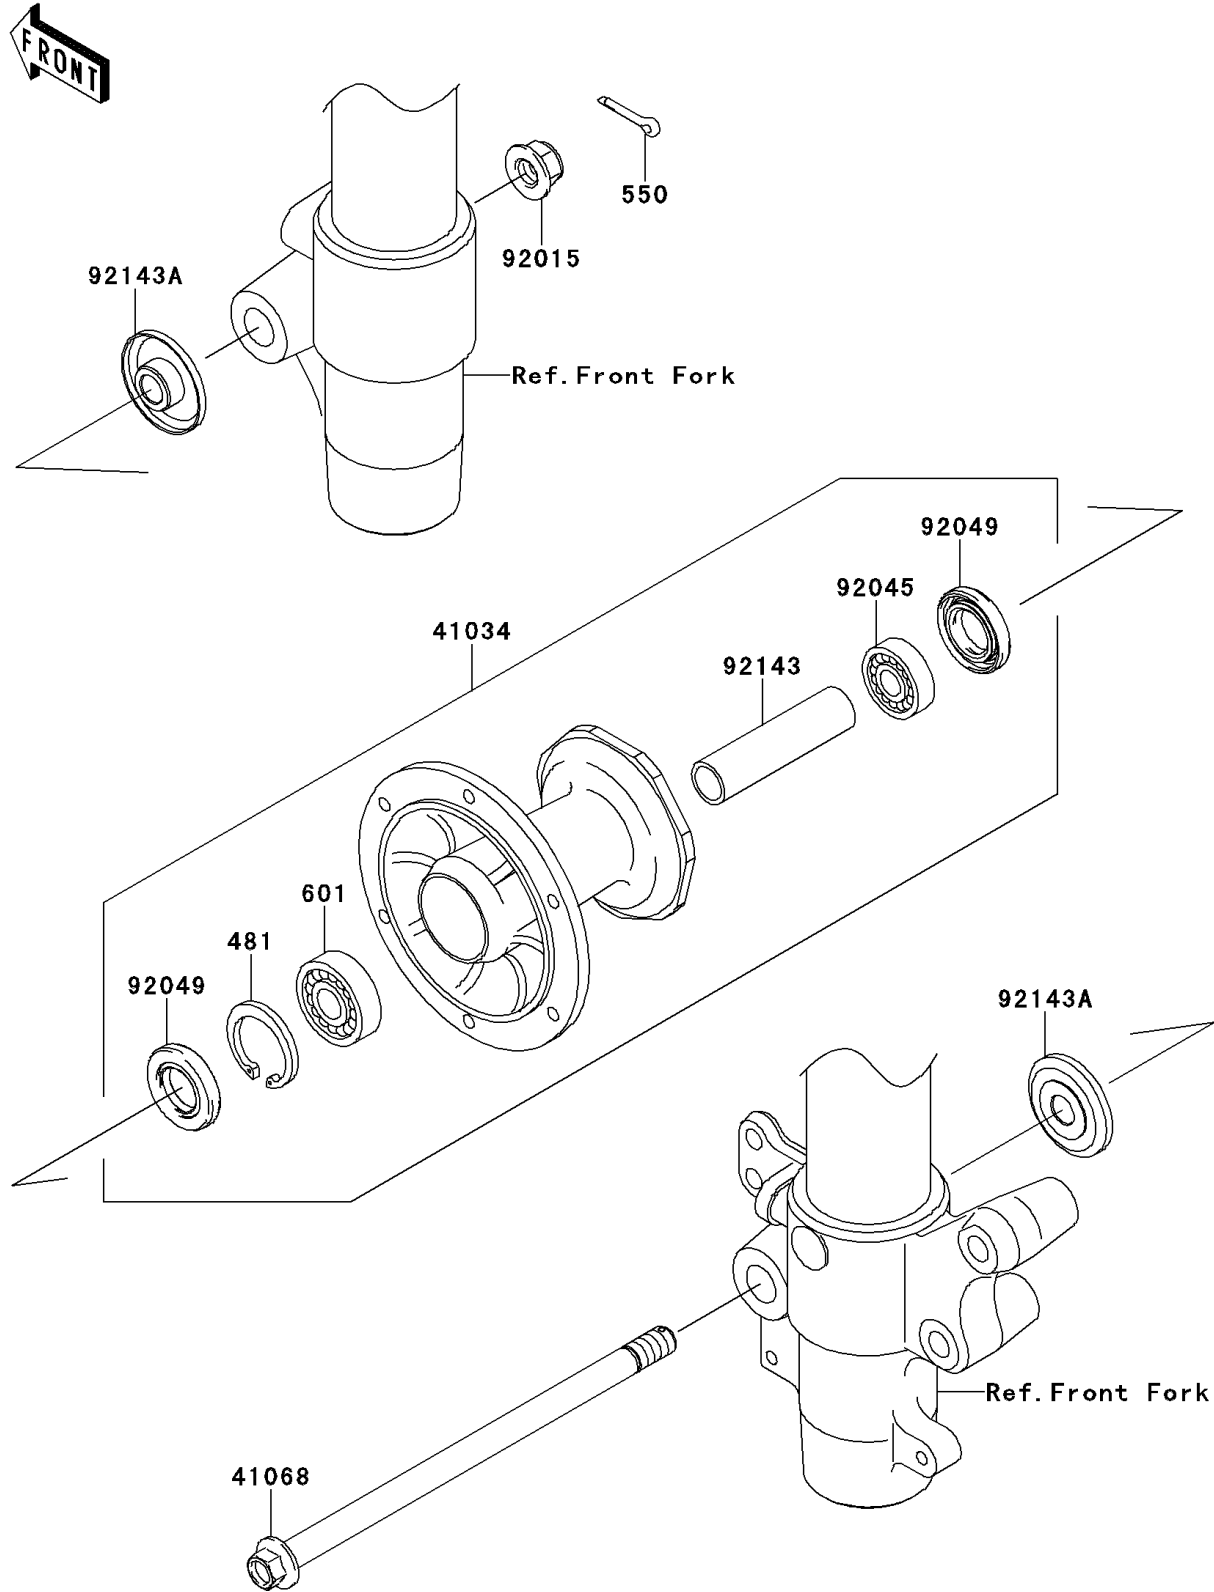

2011 KX™ 85 PARTS DIAGRAM

Front Hub

F2230

2011 KX™ 85 PARTS LIST

Front Hub

ITEM NAME	PART NUMBER	QUANTITY
CIRCLIP-TYPE-C,37MM (Ref # 481)	481J3700	1
PIN-COTTER,2.5X20 (Ref # 550)	550AA2520	1
BEARING-BALL,#6201UUC3 (Ref # 601)	601B6301UU	1
DRUM-ASSY,FRONT BRAKE (Ref # 41034)	41034-1310	1
AXLE,FR (Ref # 41068)	41068-1333	1
NUT,LOCK,FLANGED,12MM (Ref # 92015)	92015-1433	1
BEARING-BALL,TMB201LLUC3/2A (Ref # 92045)	92045-1062	1
SEAL-OIL,TC20376.5 (Ref # 92049)	92049-1257	2
COLLAR,FR BRAKE DRUM,L=76 (Ref # 92143)	92143-1935	1
COLLAR,FR AXLE,L=12 (Ref # 92143A)	92143-1936	2