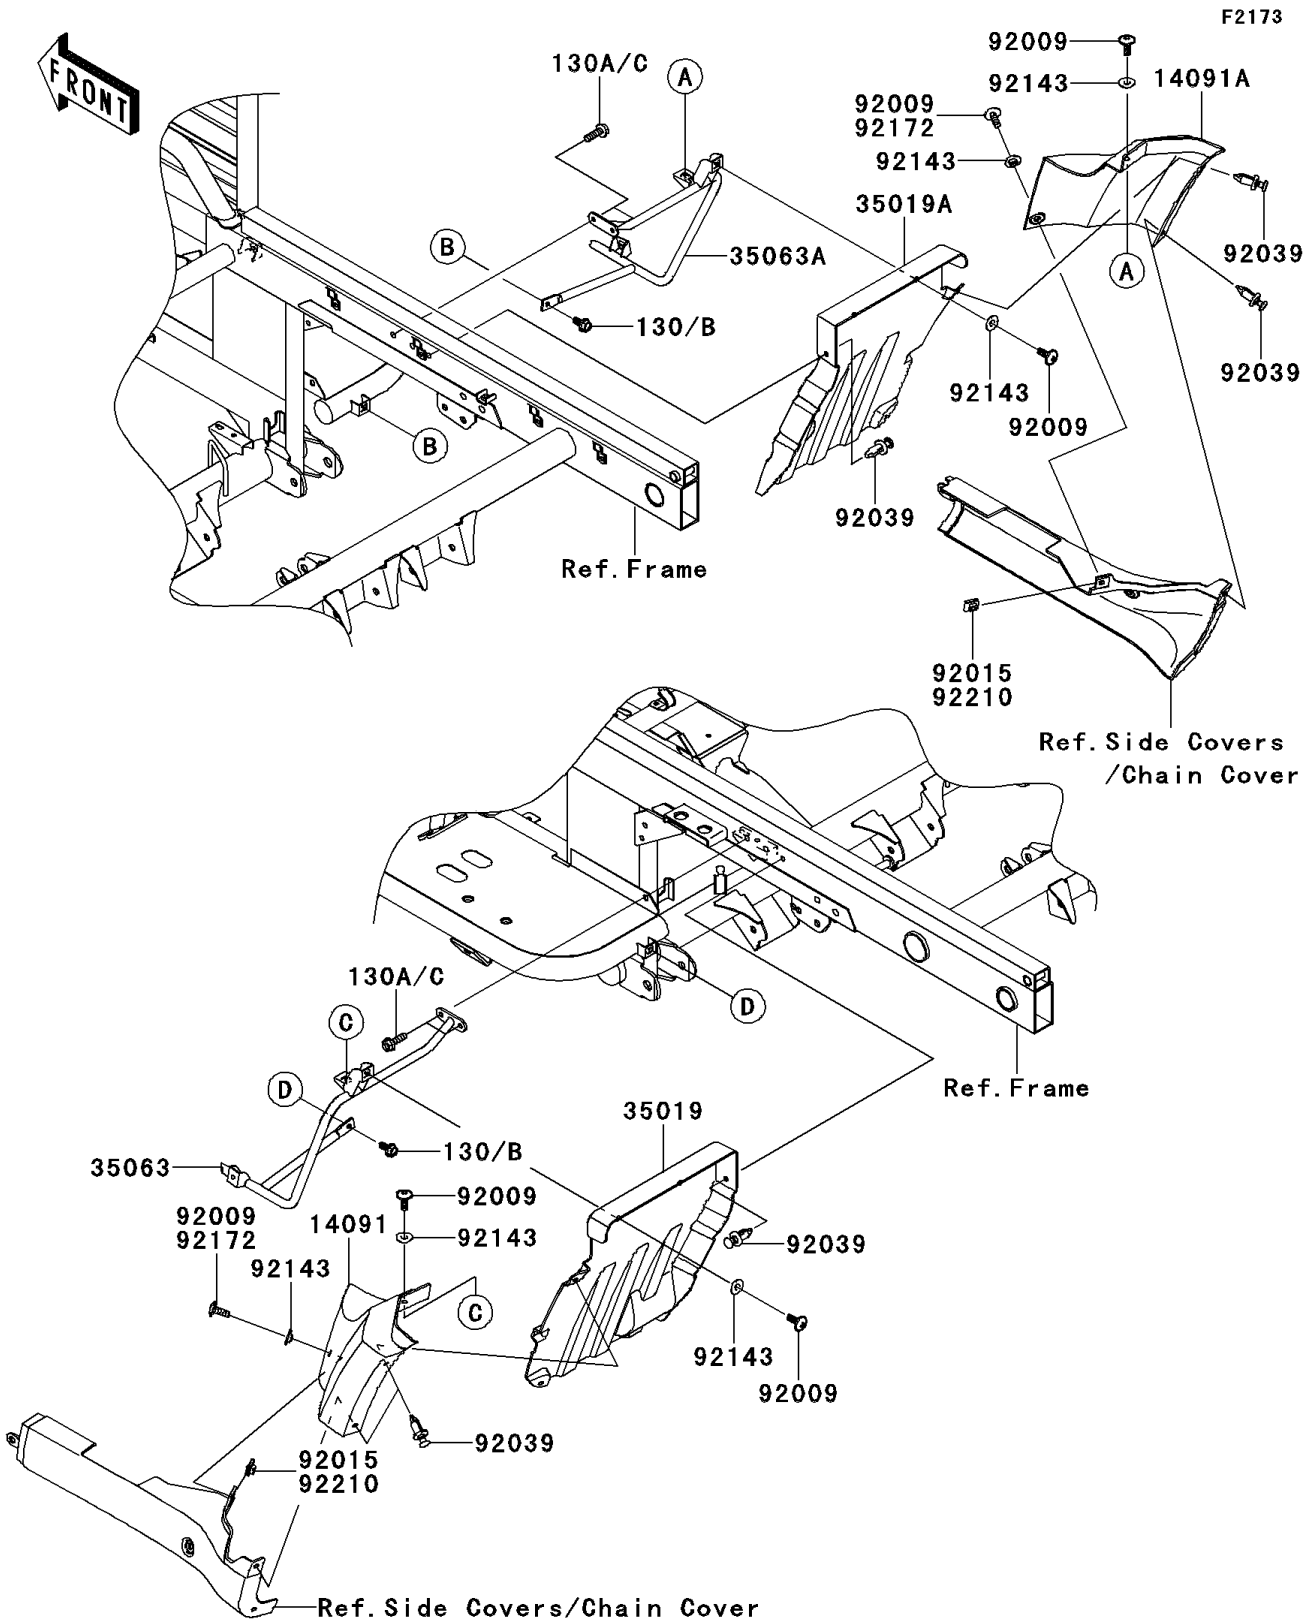

2013 MULE™ 4010 DIESEL 4x4 PARTS DIAGRAM

Flap

2013 MULE™ 4010 DIESEL 4x4 PARTS LIST

Flap

ITEM NAME	PART NUMBER	QUANTITY
COVER,REAR FENDER,LWR,LH,F.BLK (Ref # 14091)	14091-0819-6Z	1
COVER,REAR FENDER,LWR,RH,F.BLK (Ref # 14091A)	14091-0820-6Z	1
FLAP,RR,LH (Ref # 35019)	35019-0066	1
FLAP,RR,RH (Ref # 35019A)	35019-0067	1
STAY,RR,LH (Ref # 35063)	35063-0451	1
STAY,RR,RH (Ref # 35063A)	35063-0452	1
SCREW,6X16 (Ref # 92009)	92009-1621	4
NUT,CLAMP,6MM (Ref # 92015)	92015-1678	2
RIVET (Ref # 92039)	92039-1229	6
COLLAR (Ref # 92143)	92143-1087	6
SCREW,TAPPING,6X20 (Ref # 92172)	92172-0488	2
NUT,LEAF SPRING,6MM (Ref # 92210)	92210-0624	2
BOLT-FLANGED,6X14 (Ref # 130)	130BA0614	2
BOLT-FLANGED,6X20 (Ref # 130A)	130BA0620	4
BOLT-FLANGED,6X14 (Ref # 130B)	130BB0614	2
BOLT-FLANGED,6X20 (Ref # 130C)	130BB0620	4