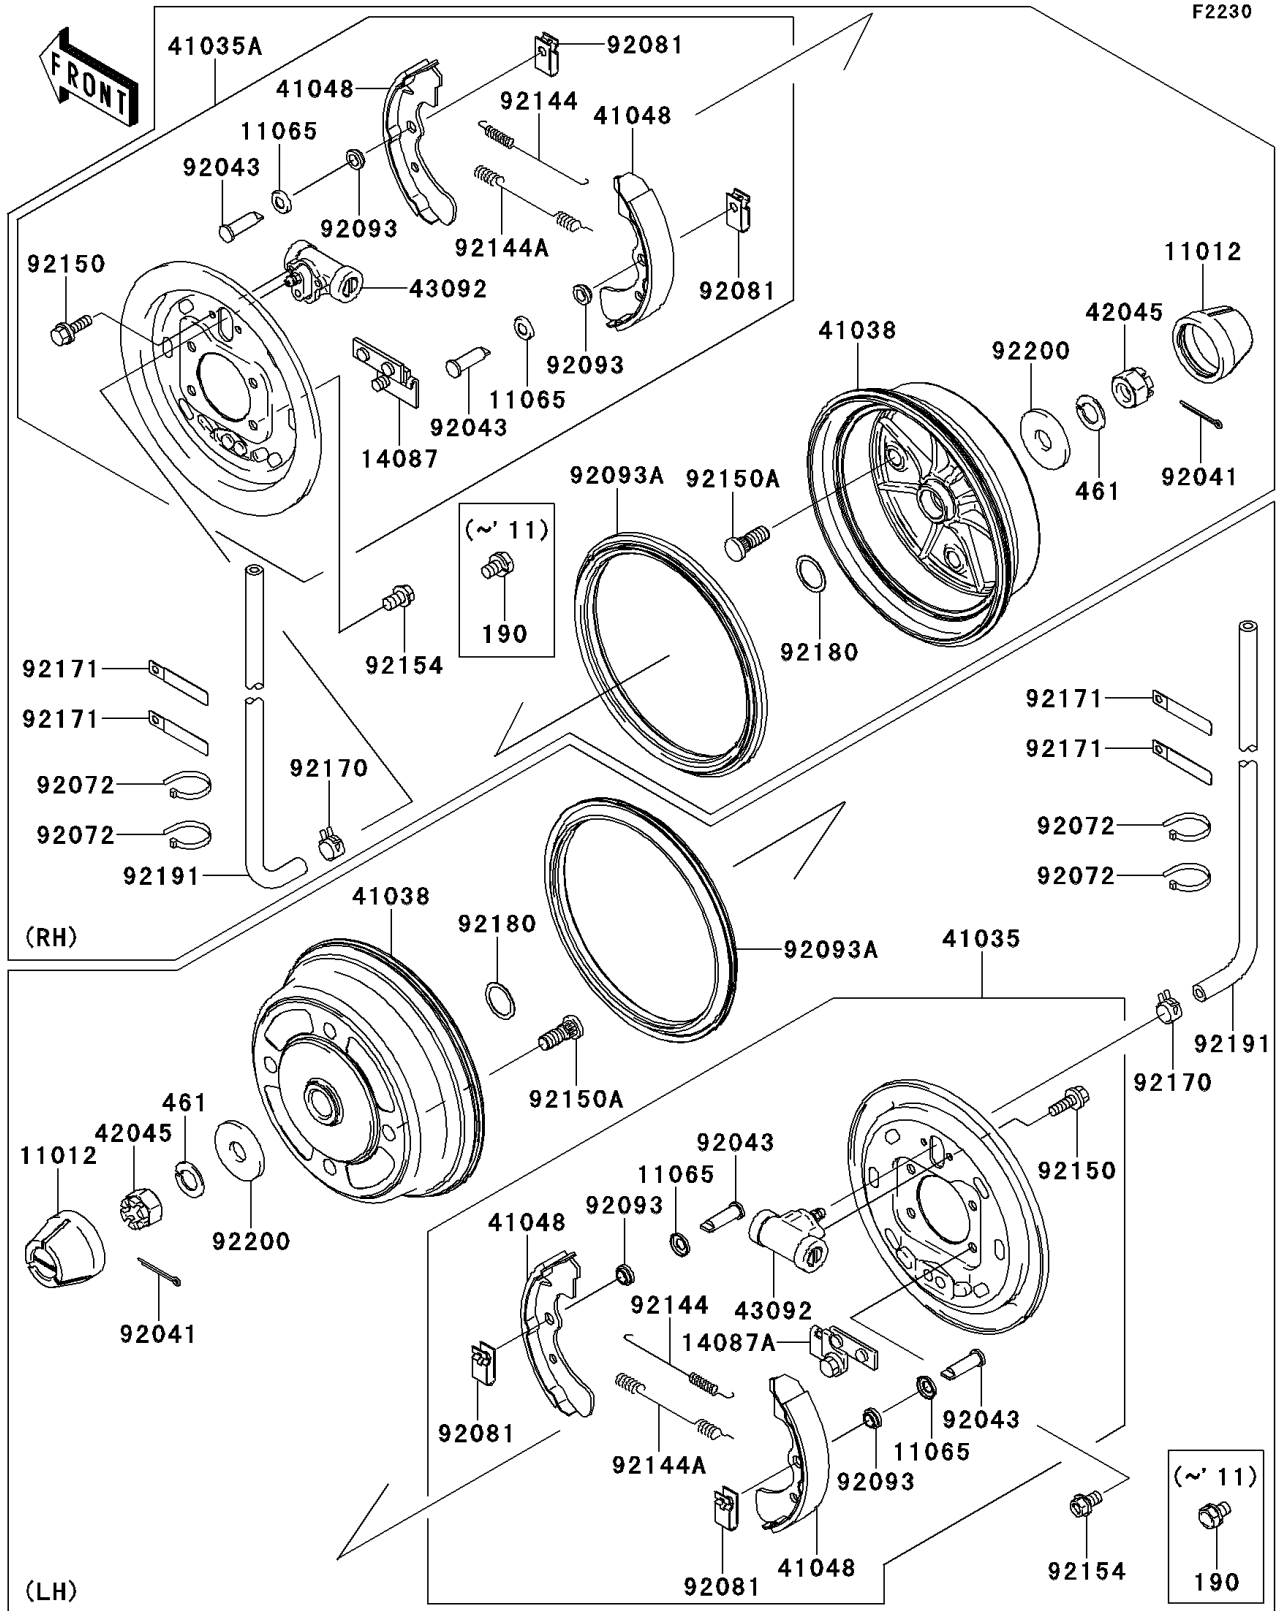

# 2012 MULE™ 4010 DIESEL 4x4 PARTS DIAGRAM

## Front Hubs/Brakes

## 2012 MULE™ 4010 DIESEL 4x4 PARTS LIST

### Front Hubs/Brakes

ITEM NAME	PART NUMBER	QUANTITY
CAP,WHEEL (Ref # 11012)	11012-1969	2
CAP (Ref # 11065)	11065-1175	4
RETAINER-ASSY,RH (Ref # 14087)	14087-1001	1
RETAINER-ASSY,LH (Ref # 14087A)	14087-1002	1
PANEL-ASSY-BRAKE,FR,LH (Ref # 41035)	41035-7502	1
PANEL-ASSY-BRAKE,FR,RH (Ref # 41035A)	41035-7504	1
DRUM,FRONT BRAKE (Ref # 41038)	41038-0034	2
SHOE-BRAKE (Ref # 41048)	41048-7501	4
NUT,CASTLE,18MM (Ref # 42045)	42045-018	2
CYLINDER,FRONT BRAKE PANEL (Ref # 43092)	43092-1054	2
COTTER,4.0X35 (Ref # 92041)	92041-1053	2
PIN (Ref # 92043)	92043-1636	4
BAND,L=123 (Ref # 92072)	92072-030	4
SPRING,SHOE CLAMP (Ref # 92081)	92081-1904	4
SEAL (Ref # 92093)	92093-1532	4
SEAL,BS184.8X13.5ZS (Ref # 92093A)	92093-1543	2
SPRING,BRAKE (Ref # 92144)	92144-1300	2
SPRING,BRAKE (Ref # 92144A)	92144-1301	2
BOLT,FLANGED,6X12 (Ref # 92150)	92150-1166	4
BOLT (Ref # 92150A)	92150-1366	8
BOLT,FLANGED,10X16 (Ref # 92154)	92154-0803	8
CLAMP (Ref # 92170)	92170-2042	2
CLAMP (Ref # 92171)	92171-0652	4
SHIM,25.2X32.5X0.6 (Ref # 92180)	92180-1353	2
TUBE,4.7X9.5X1100 (Ref # 92191)	92191-1525	2
WASHER,18.5X52X4.5 (Ref # 92200)	92200-1474	2
BOLT-UPSET-WS,10X16 (Ref # 190)	190BA1016	8
WASHER-SPRING,18MM (Ref # 461)	461DA1800	2