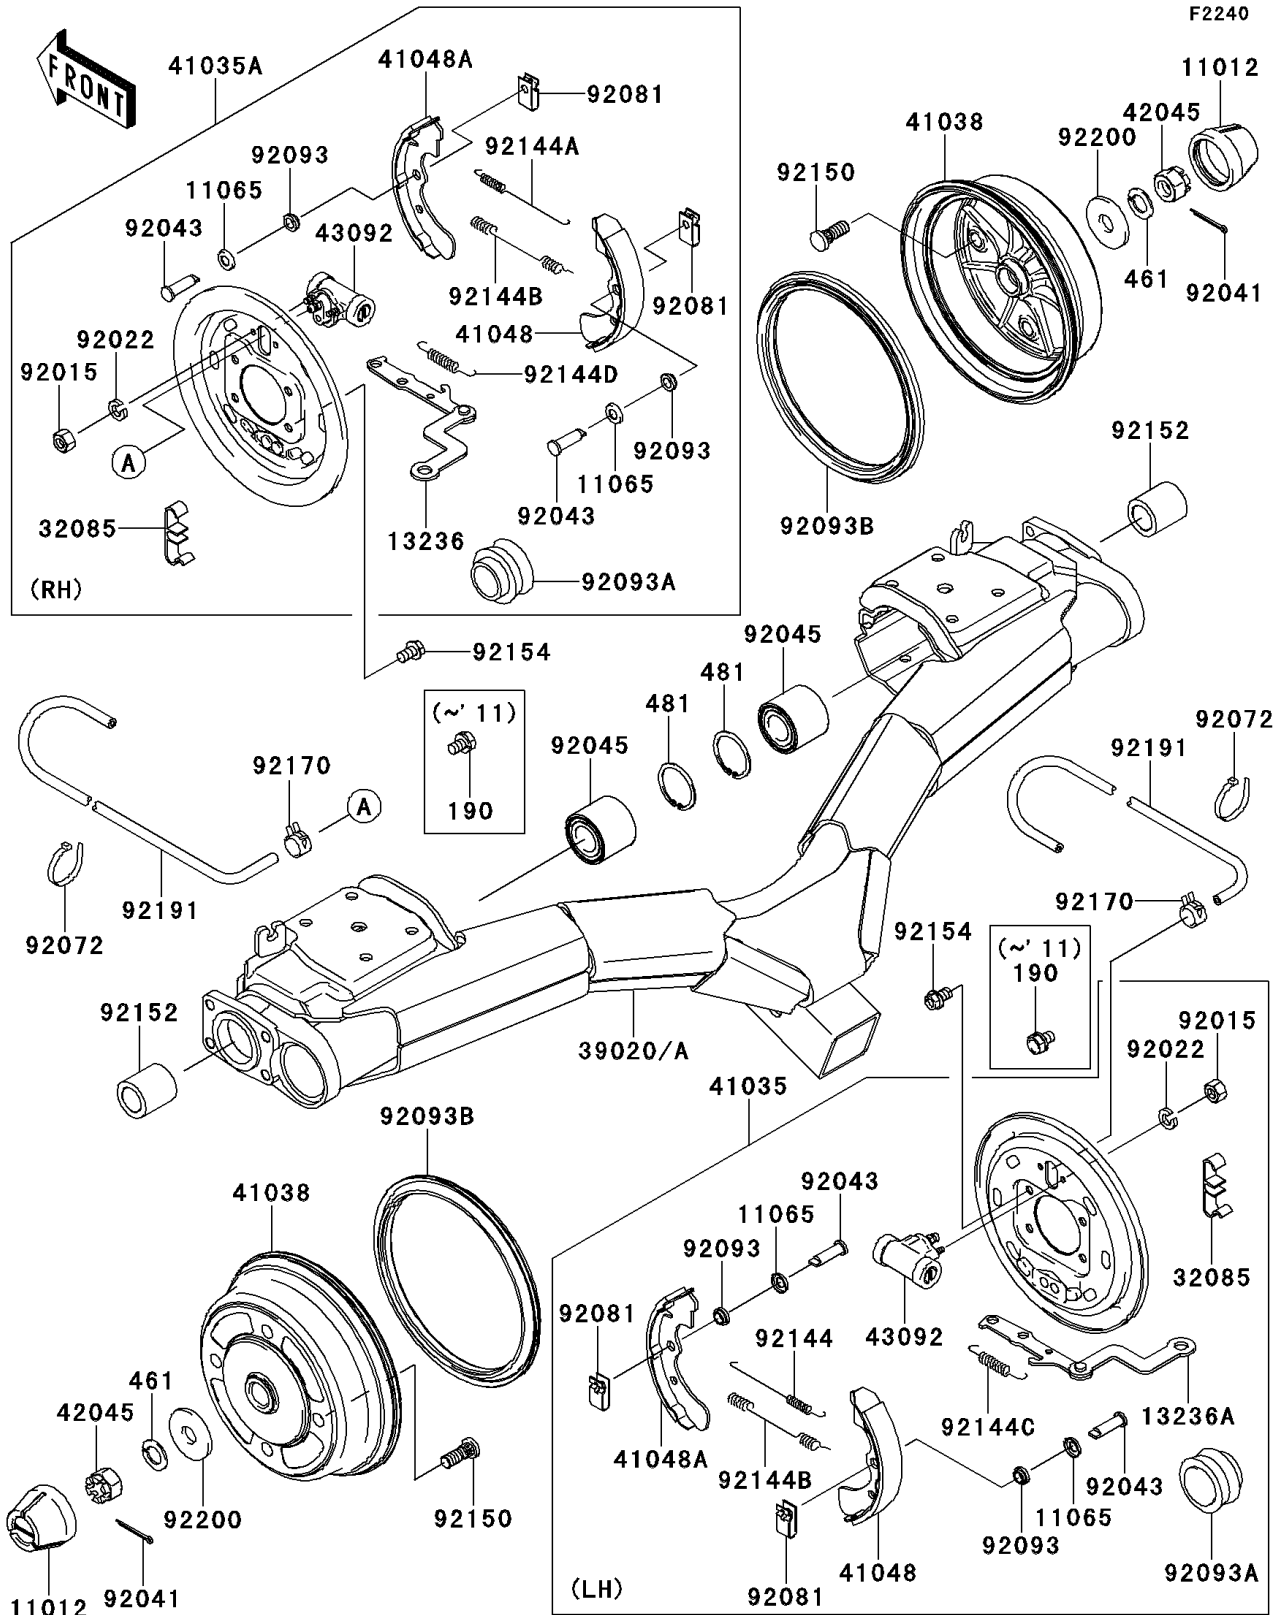

# 2012 MULE™ 4010 DIESEL 4x4 PARTS DIAGRAM

## Rear Hubs/Brakes

### Rear Hubs/Brakes

ITEM NAME	PART NUMBER	QUANTITY
CAP,WHEEL (Ref # 11012)	11012-1969	2
CAP (Ref # 11065)	11065-1175	4
LEVER-COMP,RR BRAKE PANEL,RH (Ref # 13236)	13236-1355	1
LEVER-COMP,RR BRAKE PANEL,LH (Ref # 13236A)	13236-1356	1
STOPPER,REAR BRAKE LEVER (Ref # 32085)	32085-1298	2
BRACKET-COMP-REAR SUSP (Ref # 39020A)	39020-7503	1
PANEL-ASSY-BRAKE,RR,LH (Ref # 41035)	41035-7506	1
PANEL-ASSY-BRAKE,RR,RH (Ref # 41035A)	41035-7508	1
DRUM,REAR BRAKE (Ref # 41038)	41038-0035	2
SHOE-BRAKE (Ref # 41048)	41048-7502	2
SHOE-BRAKE (Ref # 41048A)	41048-7503	2
NUT,CASTLE,18MM (Ref # 42045)	42045-018	2
CYLINDER,REAR WHEEL (Ref # 43092)	43092-1053	2
NUT,6MM (Ref # 92015)	92015-1729	4
WASHER,SPRING,6MM (Ref # 92022)	92022-1951	4
COTTER,4.0X35 (Ref # 92041)	92041-1053	2
PIN (Ref # 92043)	92043-1636	4
BEARING-BALL,25BWD02CA68 (Ref # 92045)	92045-0107	2
BAND,L=123 (Ref # 92072)	92072-030	6
SPRING,SHOE CLAMP (Ref # 92081)	92081-1904	4
SEAL (Ref # 92093)	92093-1532	4
SEAL (Ref # 92093A)	92093-1533	2
SEAL,BS184.8X13.5ZS (Ref # 92093B)	92093-1543	2
SPRING,BRAKE (Ref # 92144)	92144-1299	1
SPRING,BRAKE (Ref # 92144A)	92144-1300	1
SPRING,BRAKE (Ref # 92144B)	92144-1301	2
SPRING,ROD,LH (Ref # 92144C)	92144-1302	1
SPRING,ROD,RH (Ref # 92144D)	92144-1303	1
BOLT (Ref # 92150)	92150-1366	8

### Rear Hubs/Brakes

ITEM NAME	PART NUMBER	QUANTITY
COLLAR,25.1X38X40.8 (Ref # 92152)	92152-1276	2
BOLT,FLANGED,10X16 (Ref # 92154)	92154-0803	8
CLAMP (Ref # 92170)	92170-2042	2
TUBE,4.7X9.5X1100 (Ref # 92191)	92191-1525	2
WASHER,18.5X52X4.5 (Ref # 92200)	92200-1474	2
BOLT-UPSET-WS,10X16 (Ref # 190)	190BA1016	8
WASHER-SPRING,18MM (Ref # 461)	461DA1800	2
CIRCLIP (Ref # 481)	481J5200	2