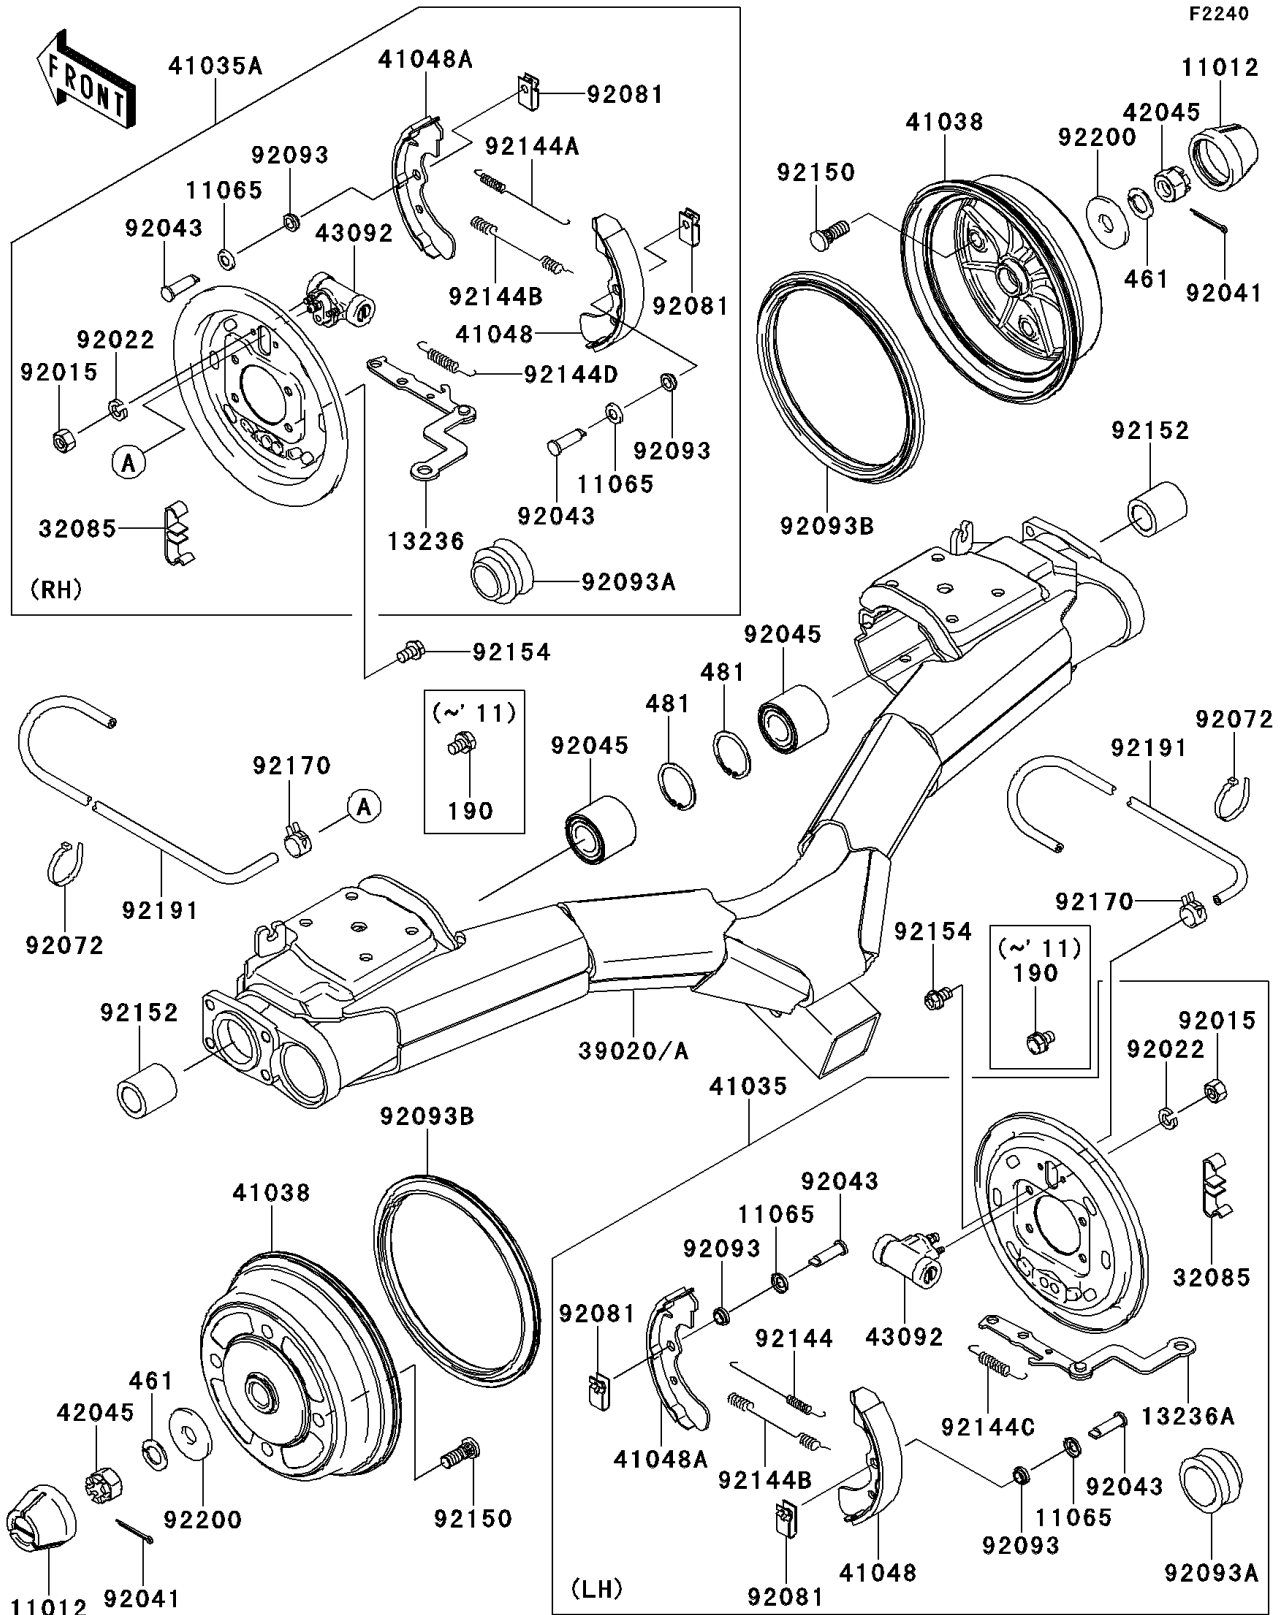

2013 MULE™ 4010 DIESEL 4x4 PARTS DIAGRAM

Rear Hubs/Brakes

2013 MULE™ 4010 DIESEL 4x4 PARTS LIST

Rear Hubs/Brakes

ITEM NAME	PART NUMBER	QUANTITY
CAP,WHEEL (Ref # 11012)	11012-1969	2
CAP (Ref # 11065)	11065-1175	4
LEVER-COMP,RR BRAKE PANEL,RH (Ref # 13236)	13236-1355	1
LEVER-COMP,RR BRAKE PANEL,LH (Ref # 13236A)	13236-1356	1
STOPPER,REAR BRAKE LEVER (Ref # 32085)	32085-1298	2
BRACKET-COMP-REAR SUSP (Ref # 39020)	39020-0005	1
BRACKET-COMP-REAR SUSP (Ref # 39020A)	39020-7503	1
PANEL-ASSY-BRAKE,RR,LH (Ref # 41035)	41035-7506	1
PANEL-ASSY-BRAKE,RR,RH (Ref # 41035A)	41035-7508	1
DRUM,REAR BRAKE (Ref # 41038)	41038-0035	2
SHOE-BRAKE (Ref # 41048)	41048-7502	2
SHOE-BRAKE (Ref # 41048A)	41048-7503	2
NUT,CASTLE,18MM (Ref # 42045)	42045-018	2
CYLINDER,REAR WHEEL (Ref # 43092)	43092-1053	2
NUT,6MM (Ref # 92015)	92015-1729	4
WASHER,SPRING,6MM (Ref # 92022)	92022-1951	4
COTTER,4.0X35 (Ref # 92041)	92041-1053	2
PIN (Ref # 92043)	92043-1636	4
BEARING-BALL,25BWD02CA68 (Ref # 92045)	92045-0107	2
BAND,L=123 (Ref # 92072)	92072-030	6
SPRING,SHOE CLAMP (Ref # 92081)	92081-1904	4
SEAL (Ref # 92093)	92093-1532	4
SEAL (Ref # 92093A)	92093-1533	2
SEAL,BS184.8X13.5ZS (Ref # 92093B)	92093-1543	2
SPRING,BRAKE (Ref # 92144)	92144-1299	1
SPRING,BRAKE (Ref # 92144A)	92144-1300	1
SPRING,BRAKE (Ref # 92144B)	92144-1301	2
SPRING,ROD,LH (Ref # 92144C)	92144-1302	1
SPRING,ROD,RH (Ref # 92144D)	92144-1303	1

2013 MULE™ 4010 DIESEL 4x4 PARTS LIST

Rear Hubs/Brakes

ITEM NAME	PART NUMBER	QUANTITY
BOLT (Ref # 92150)	92150-1366	8
COLLAR,25.1X38X40.8 (Ref # 92152)	92152-1276	2
BOLT,FLANGED,10X16 (Ref # 92154)	92154-0803	8
CLAMP (Ref # 92170)	92170-2042	2
TUBE,4.7X9.5X1100 (Ref # 92191)	92191-1525	2
WASHER,18.5X52X4.5 (Ref # 92200)	92200-1474	2
BOLT-UPSET-WS,10X16 (Ref # 190)	190BA1016	8
WASHER-SPRING,18MM (Ref # 461)	461DA1800	2
CIRCLIP (Ref # 481)	481J5200	2