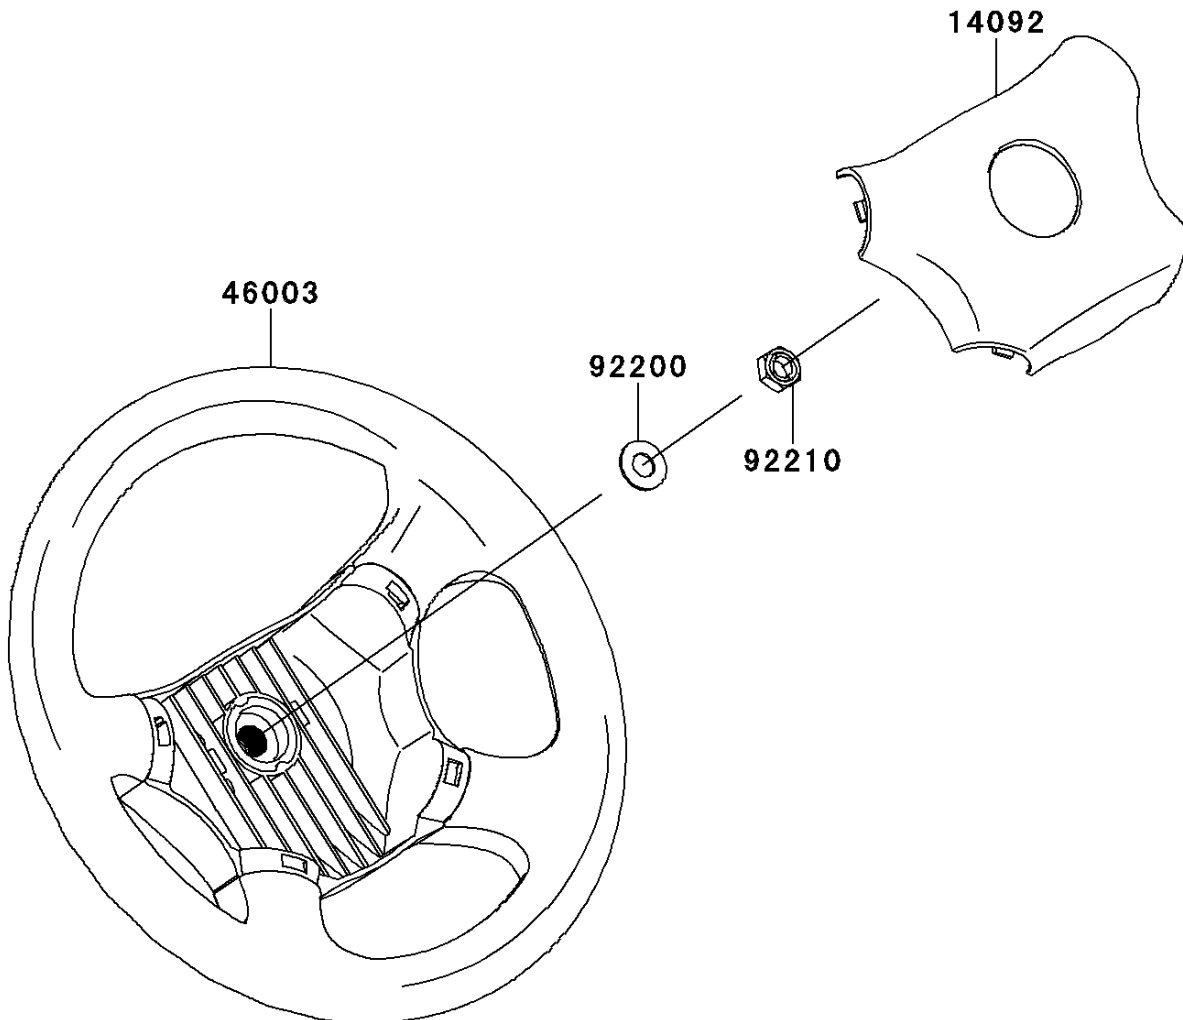

2013 MULE™ 4010 DIESEL 4x4 PARTS DIAGRAM

Steering Wheel(FDF)

F2311A

2013 MULE™ 4010 DIESEL 4x4 PARTS LIST

Steering Wheel(FDF)

ITEM NAME	PART NUMBER	QUANTITY
COVER,HORN SWITCH (Ref # 14092)	14092-1029	1
HANDLE (Ref # 46003)	46003-0595	1
WASHER,12.1X25X1.6 (Ref # 92200)	92200-0455	1
NUT,LOCK,12MM (Ref # 92210)	92210-1249	1