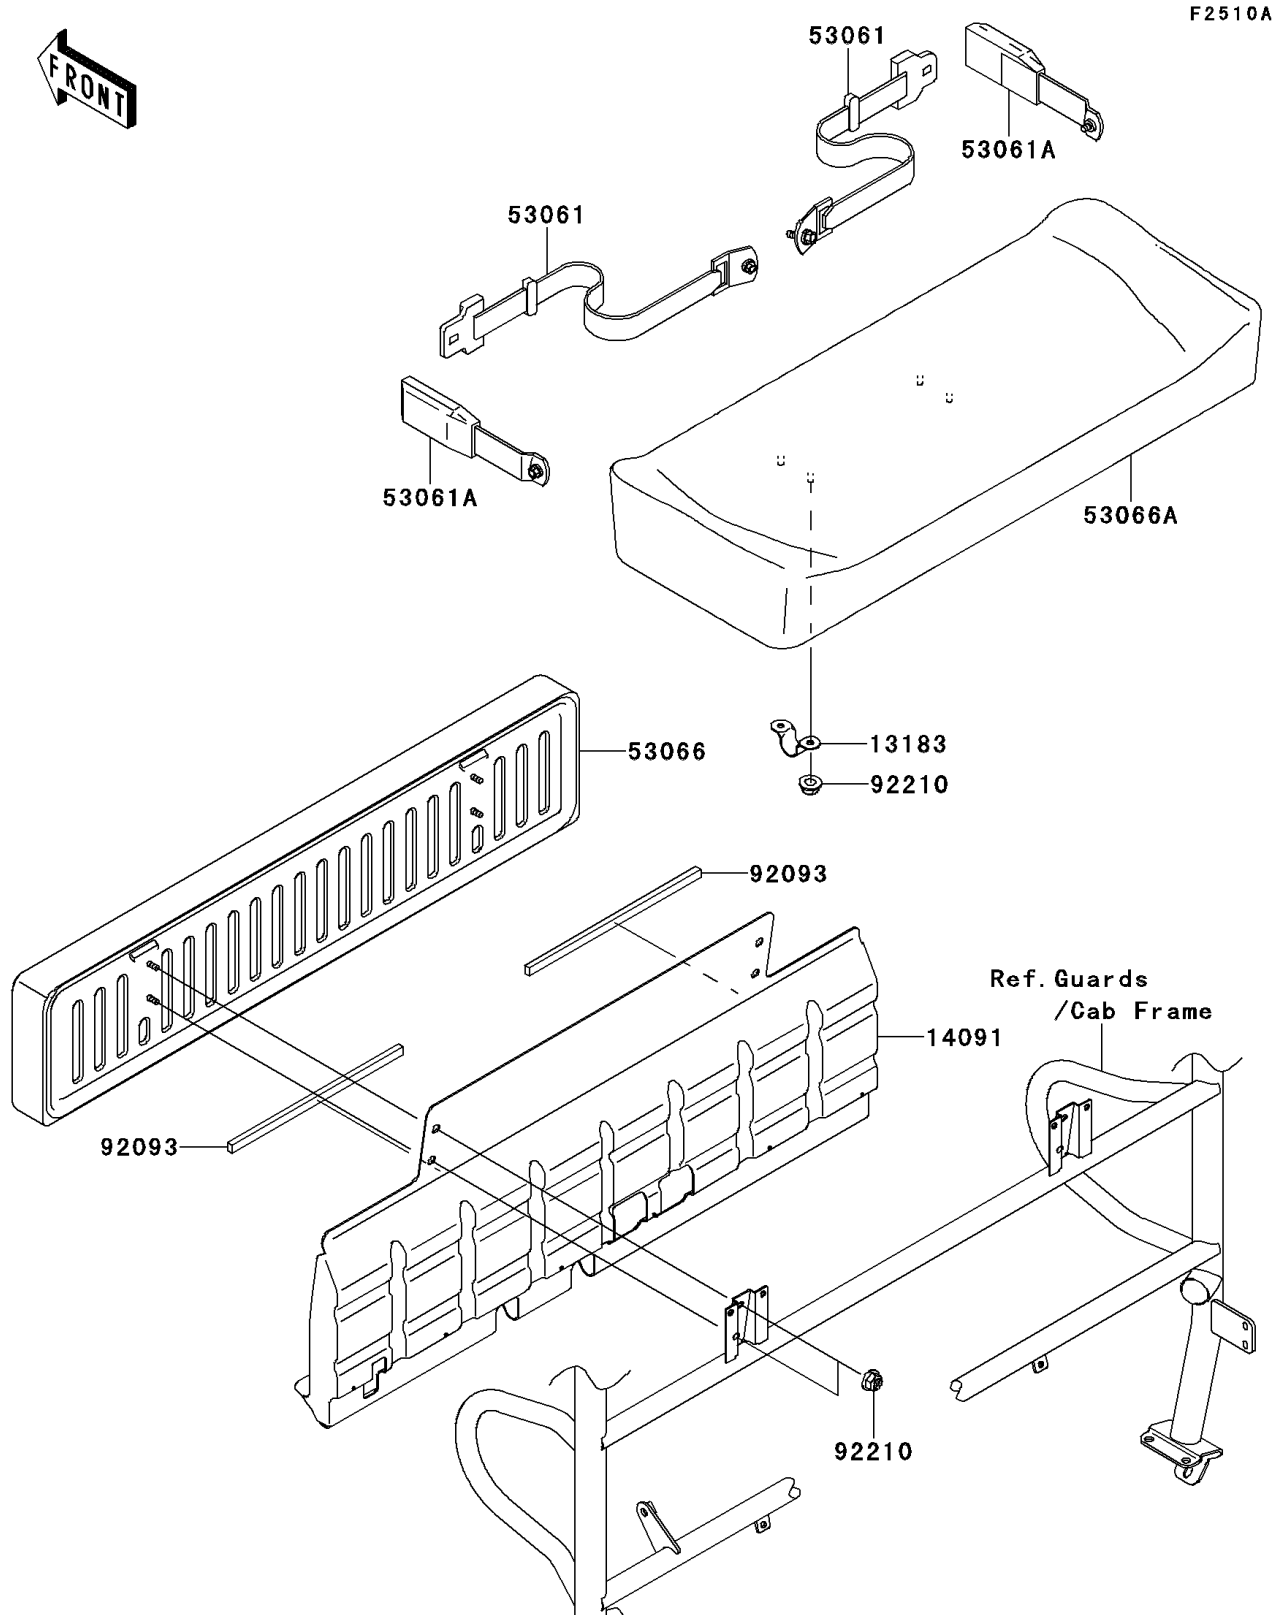

2013 MULE™ 4010 DIESEL 4x4 PARTS DIAGRAM

Seat(FBF-FDF)

2013 MULE™ 4010 DIESEL 4x4 PARTS LIST

Seat(FBF-FDF)

ITEM NAME	PART NUMBER	QUANTITY
PLATE,SEAT (Ref # 13183)	13183-1400	2
COVER,SEAT BACK (Ref # 14091)	14091-0529	1
BELT-SEAT,CATCH PLATE (Ref # 53061)	53061-1013	2
BELT-SEAT,BUCKLE (Ref # 53061A)	53061-1014	2
SEAT-ASSY,BACK,BLACK (Ref # 53066)	53066-0241-MA	1
SEAT-ASSY,FR,LWR,BLACK (Ref # 53066A)	53066-0274-MA	1
SEAL,L=408 (Ref # 92093)	92093-0024	2
NUT,FLANGED,LOCK,8MM (Ref # 92210)	92210-0005	8