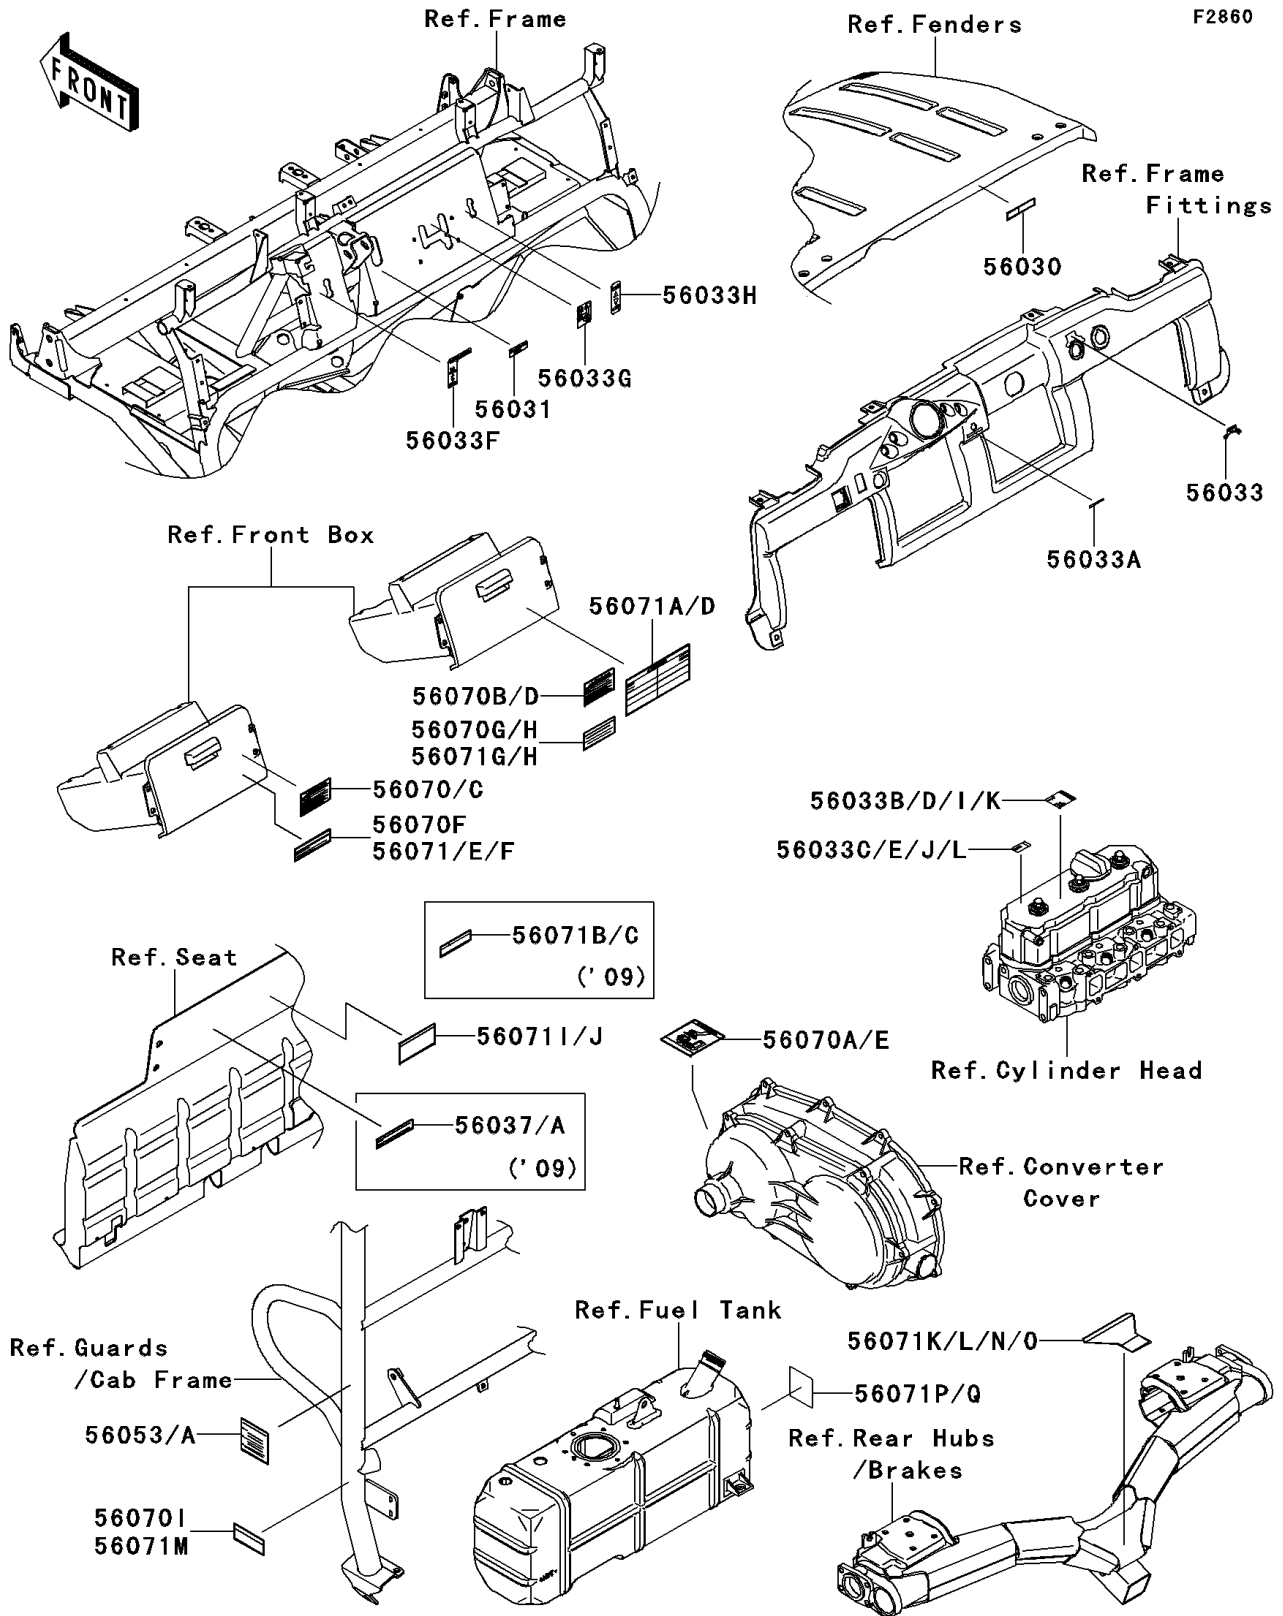

2009 Mule 4010 Diesel 4X4 PARTS DIAGRAM

Labels

2009 Mule 4010 Diesel 4X4 PARTS LIST

Labels

ITEM NAME	PART NUMBER	QUANTITY
LABEL,OPERATING HOOD (Ref # 56030)	56030-0267	1
LABEL-MANUAL,BRAKE FLUID LEVEL (Ref # 56031)	56031-1818	1
LABEL-MANUAL,IGNITION (Ref # 56033)	56033-0212	1
LABEL-MANUAL,POWER STEERING (Ref # 56033A)	56033-0213	1
LABEL-MANUAL,DIFF MODE (Ref # 56033F)	56033-1183	1
LABEL-MANUAL,SHIFT (Ref # 56033G)	56033-1186	1
LABEL-MANUAL,2WD/4WD (Ref # 56033H)	56033-1187	1
LABEL-MANUAL,PREVENT EG DMG (Ref # 56033I)	56033-1321	1
LABEL-MANUAL,OIL LEVEL CHECK (Ref # 56033J)	56033-1322	1
LABEL-MANUAL,PREVENT EG DMG,FRN (Ref # 56033K)	56033-1323	1
LABEL-MANUAL,OIL LEVEL CHECK,FRN (Ref # 56033L)	56033-1324	1
LABEL-SPECIFICATION,CARGO BED (Ref # 56037)	56037-1821	1
LABEL-SPECIFICATION,CARGO BED,FRN (Ref # 56037A)	56037-1865	1
LABEL,MAX VEHICLE LOAD (Ref # 56053)	56053-7524	1
LABEL-WARNING,OFF-HIGHWAY (Ref # 56070)	56070-0050	1
LABEL-WARNING,HOT SURFACES (Ref # 56070A)	56070-0051	1
LABEL-WARNING,BONNET OPERATION (Ref # 56070B)	56070-0053	1
LABEL-WARNING,SHIFT CAUTION,FRN (Ref # 56070F)	56070-1211	1
LABEL-WARNING,BELT SLIPPAGE (Ref # 56070G)	56070-7505	1
LABEL-WARNING,BELT SLIPPAGE,FRN (Ref # 56070H)	56070-7506	1
LABEL-WARNING,BED RAISED (Ref # 56070I)	56070-7515	1
LABEL-WARNING,SHIFT CAUTION (Ref # 56071)	56071-0088	1
LABEL-WARNING,GENERAL (Ref # 56071A)	56071-0101	1
LABEL-WARNING,CARGO BED (Ref # 56071B)	56071-0107	1
LABEL-WARNING,CARGO BED,FRN (Ref # 56071C)	56071-0108	1
LABEL-WARNING,TRAILER HITCH (Ref # 56071N)	56071-7511	1
LABEL-WARNING,TRAILER HITCH,FRN (Ref # 56071O)	56071-7512	1
LABEL-WARNING,GASOLINE (Ref # 56071P)	56071-7516	1