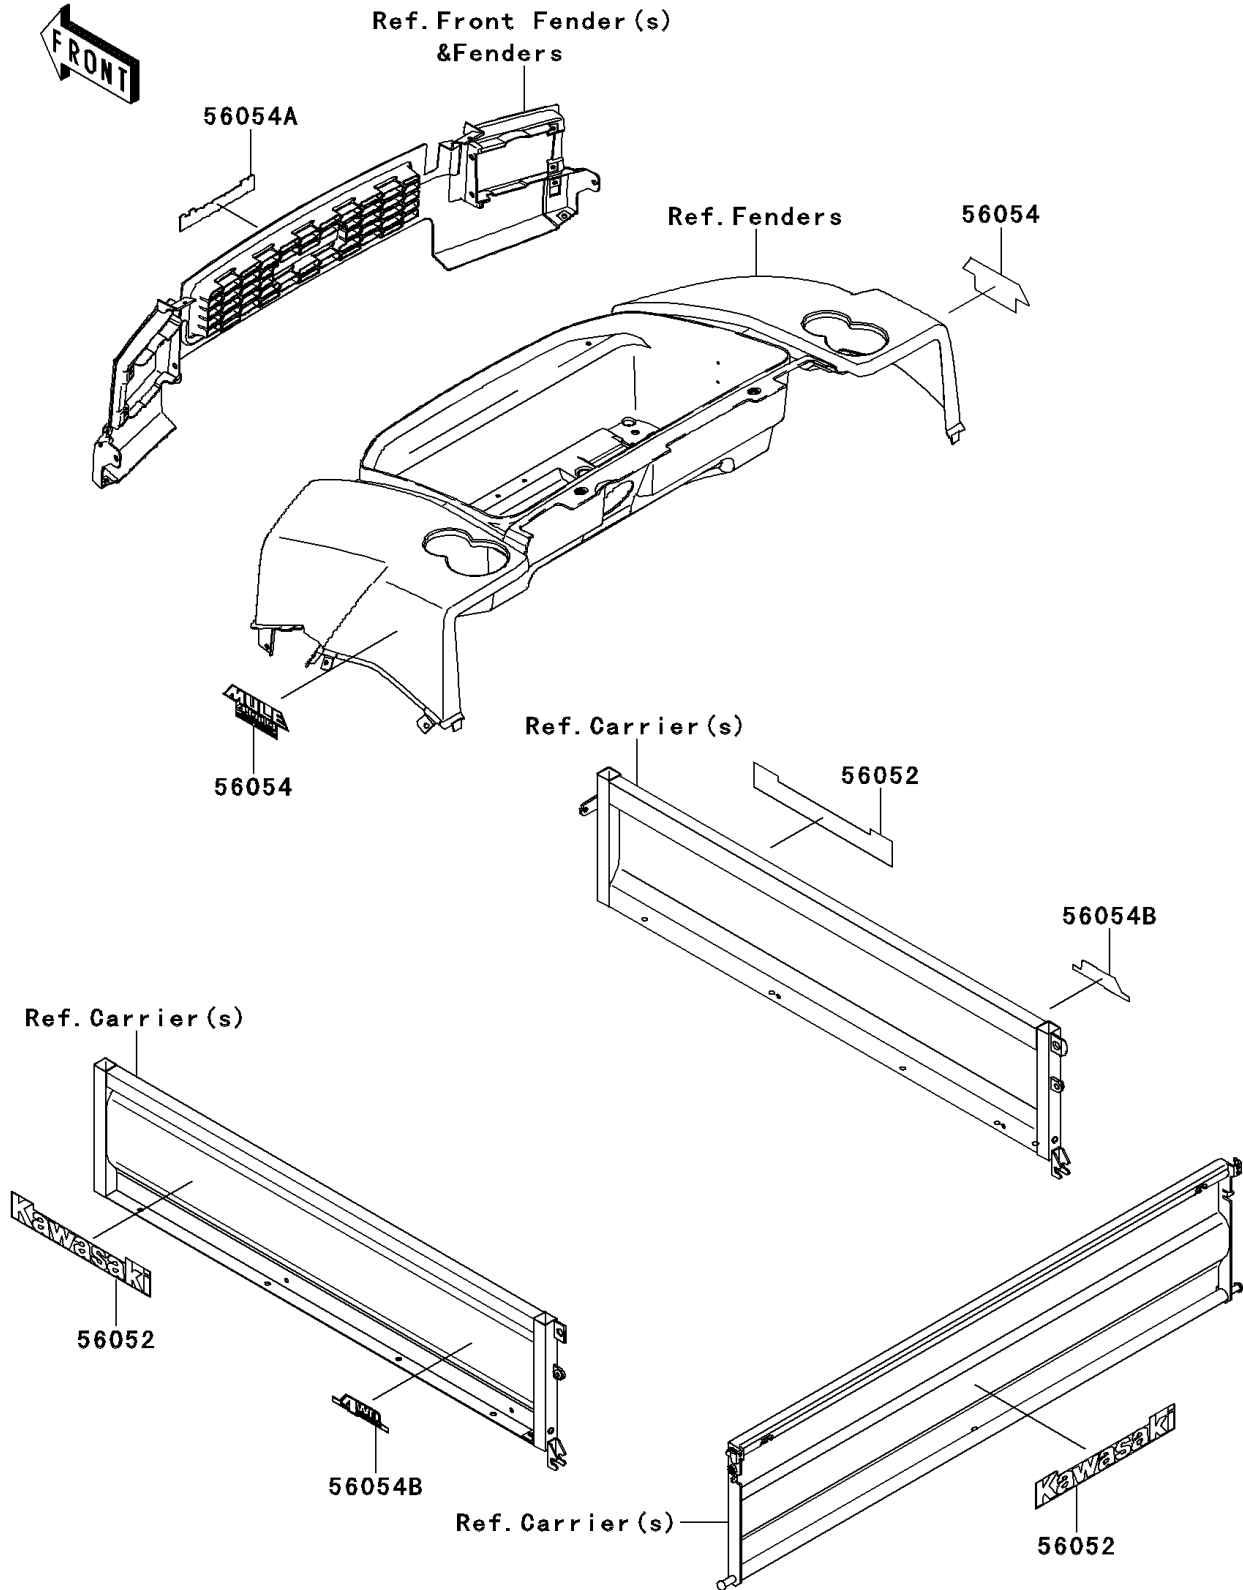

2013 MULE™ 4010 DIESEL 4x4 PARTS DIAGRAM

Decals(F9F-FCF)

F2861

2013 MULE™ 4010 DIESEL 4x4 PARTS LIST

Decals(F9F-FCF)

ITEM NAME	PART NUMBER	QUANTITY
-----------	-------------	----------