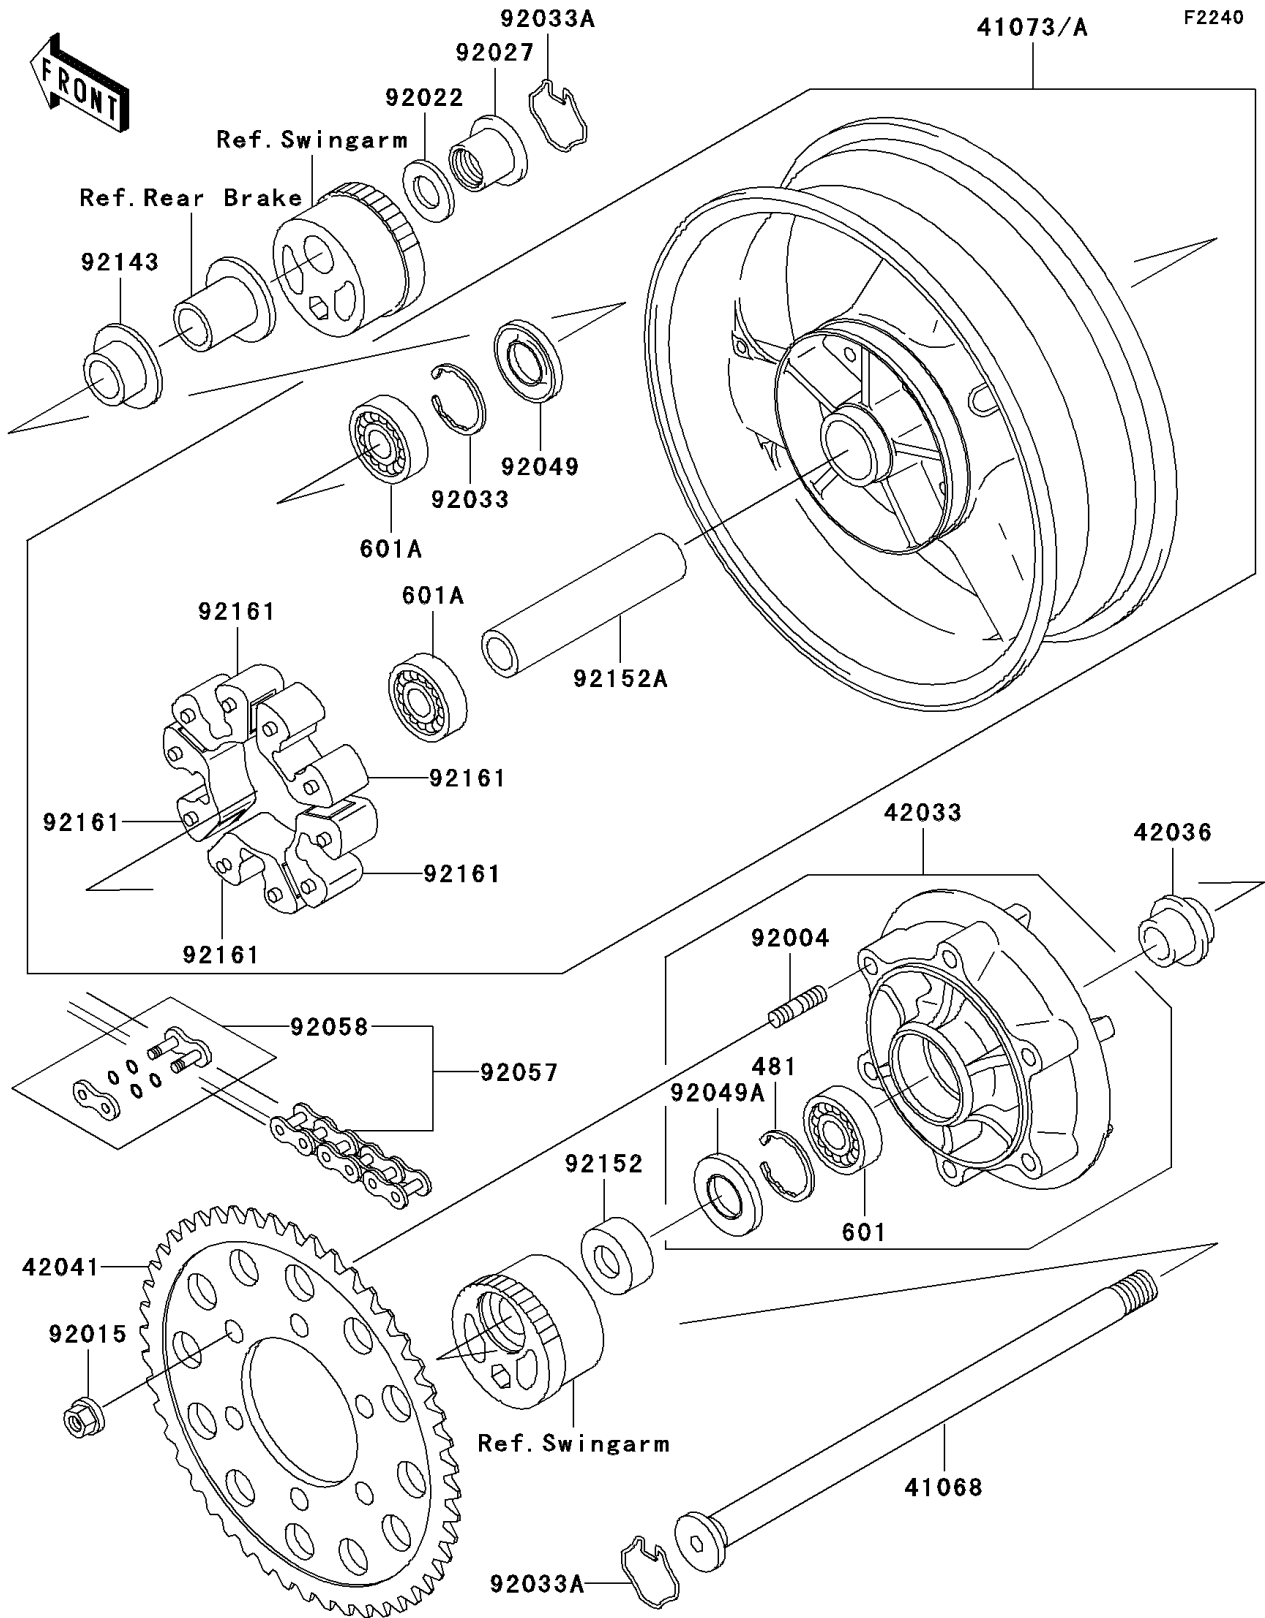

2003 ZRX1200R PARTS DIAGRAM

Rear Wheel/Chain

2003 ZRX1200R PARTS LIST

Rear Wheel/Chain

ITEM NAME	PART NUMBER	QUANTITY
CIRCLIP (Ref # 481)	481J5500	1
BEARING-BALL,#6006G (Ref # 601)	601B6006G	1
BEARING-BALL,#6304UUC3 (Ref # 601A)	601B6304UU	2
AXLE,RR (Ref # 41068)	41068-1429	1
WHEEL-ASSY,RR,BLACK (Ref # 41073)	41073-1669-R2	1
WHEEL-ASSY,RR,SILVER (Ref # 41073A)	41073-1669-V5	1
COUPLING-ASSY,RR HUB (Ref # 42033)	42033-1203	1
SLEEVE,RR HUB COUPLING,L=22 (Ref # 42036)	42036-1366	1
SPROCKET-HUB,42T (Ref # 42041)	42041-1387	1
STUD,10X19 (Ref # 92004)	92004-1275	6
NUT,FLANGED,10MM (Ref # 92015)	92015-1335	6
WASHER,23X32X2.3 (Ref # 92022)	92022-1618	1
COLLAR,RR AXLE,L=28 (Ref # 92027)	92027-1810	1
RING-SNAP,52MM (Ref # 92033)	92033-1043	1
RING-SNAP,RR AXLE (Ref # 92033A)	92033-1156	2
SEAL-OIL,28X52X5 (Ref # 92049)	92049-1061	1
SEAL-OIL,PJN40556 (Ref # 92049A)	92049-1263	1
CHAIN,DRIVE,DID50ZV2X110L (Ref # 92057)	92057-1532	1
JOINT-CHAIN,DRIVE (Ref # 92058)	92058-1091	1
COLLAR,RR AXLE,RH,L=18 (Ref # 92143)	92143-1915	1
COLLAR,RR AXLE,LH,L=19 (Ref # 92152)	92152-1280	1
COLLAR,RR HUB,L=146 (Ref # 92152A)	92152-1319	1
DAMPER,SHOCK,RR HUB (Ref # 92161)	92161-1069	5