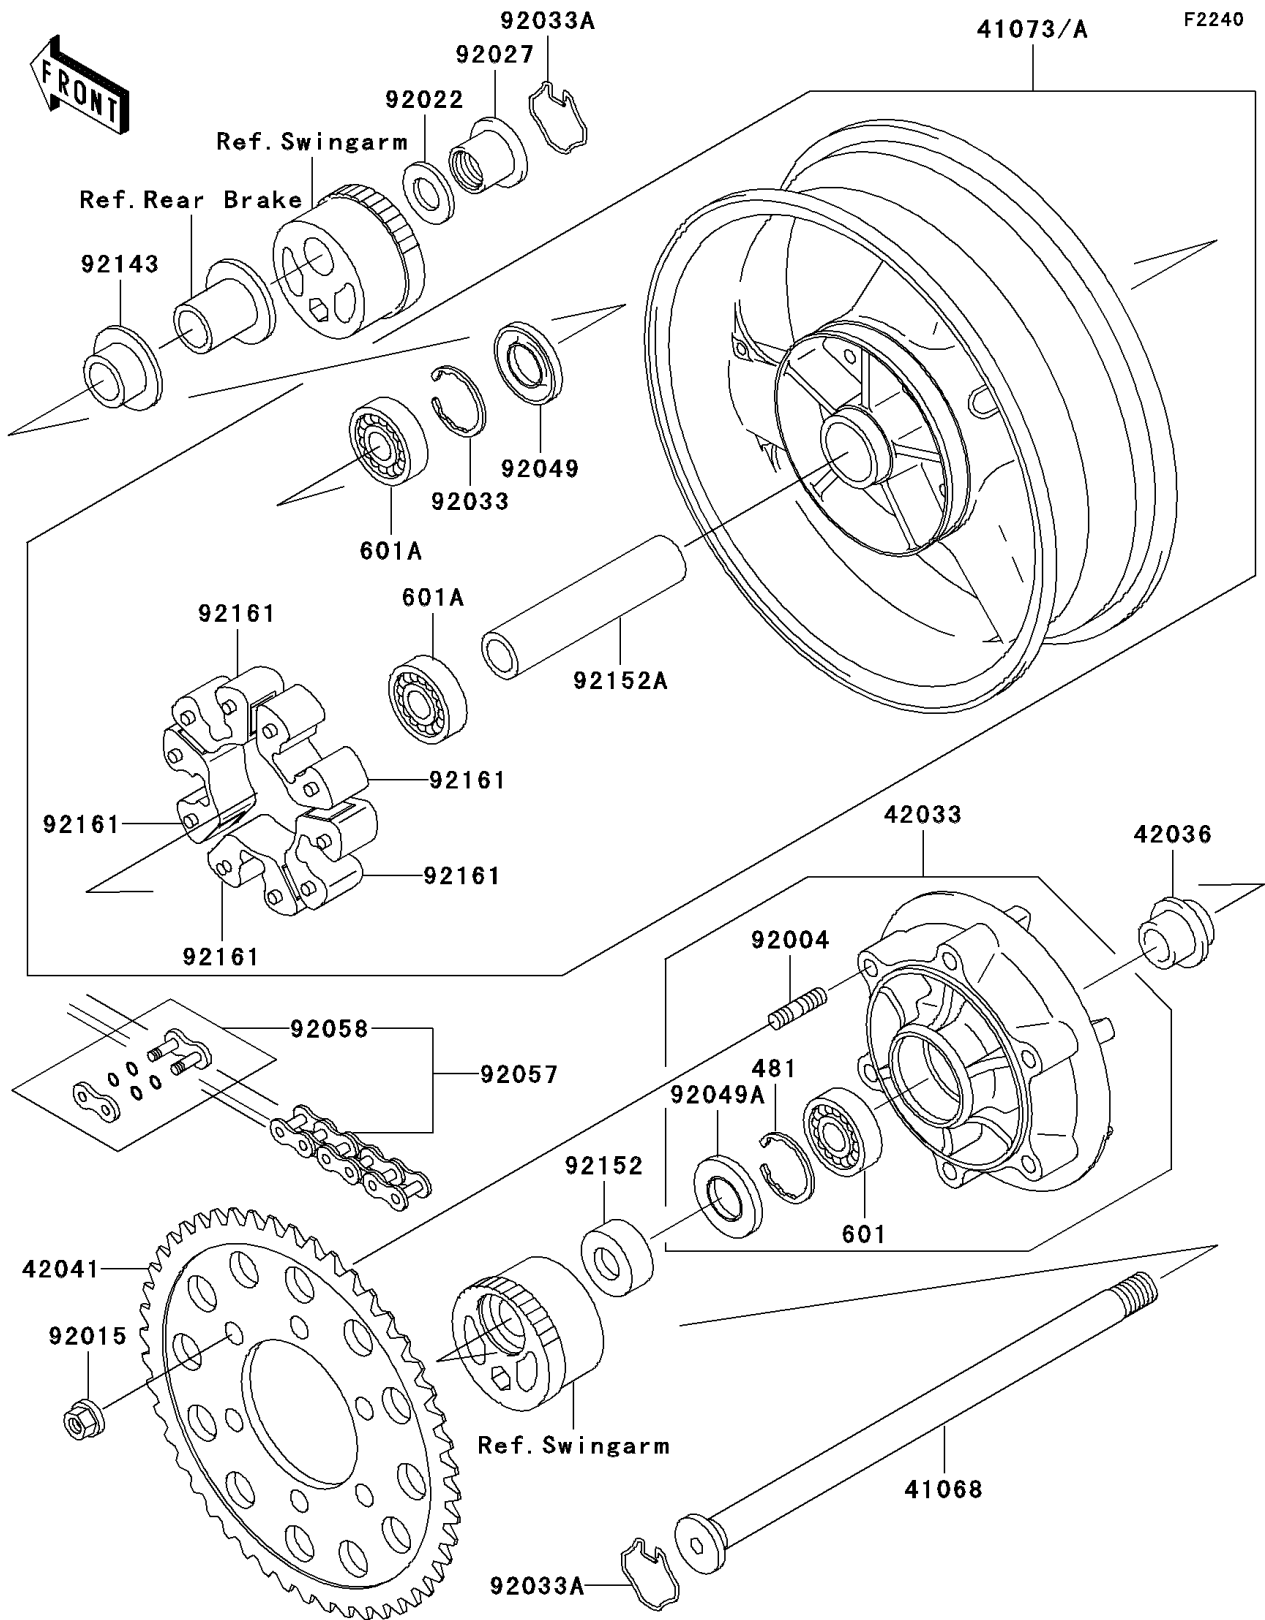

2003 ZRX1200R PARTS DIAGRAM

Rear Wheel/Chain

2003 ZRX1200R PARTS LIST

Rear Wheel/Chain

ITEM NAME	PART NUMBER	QUANTITY
CIRCLIP (Ref # 481)	481J5500	1
BEARING-BALL,#6006G (Ref # 601)	601B6006G	1
BEARING-BALL,#6304UUC3 (Ref # 601A)	601B6304UU	2
AXLE,RR (Ref # 41068)	41068-1429	1
WHEEL-ASSY,RR,BLACK (Ref # 41073)	41073-1669-R2	1
WHEEL-ASSY,RR,SILVER (Ref # 41073A)	41073-1669-V5	1
COUPLING-ASSY,RR HUB (Ref # 42033)	42033-1203	1
SLEEVE,RR HUB COUPLING,L=22 (Ref # 42036)	42036-1366	1
SPROCKET-HUB,42T (Ref # 42041)	42041-1387	1
STUD,10X19 (Ref # 92004)	92004-1275	6
NUT,FLANGED,10MM (Ref # 92015)	92015-1335	6
WASHER,23X32X2.3 (Ref # 92022)	92022-1618	1
COLLAR,RR AXLE,L=28 (Ref # 92027)	92027-1810	1
RING-SNAP,52MM (Ref # 92033)	92033-1043	1
RING-SNAP,RR AXLE (Ref # 92033A)	92033-1156	2
SEAL-OIL,28X52X5 (Ref # 92049)	92049-1061	1
SEAL-OIL,PJN40556 (Ref # 92049A)	92049-1263	1
CHAIN,DRIVE,DID50ZV2X110L (Ref # 92057)	92057-1532	1
JOINT-CHAIN,DRIVE (Ref # 92058)	92058-1091	1
COLLAR,RR AXLE,RH,L=18 (Ref # 92143)	92143-1915	1
COLLAR,RR AXLE,LH,L=19 (Ref # 92152)	92152-1280	1
COLLAR,RR HUB,L=146 (Ref # 92152A)	92152-1319	1
DAMPER,SHOCK,RR HUB (Ref # 92161)	92161-1069	5