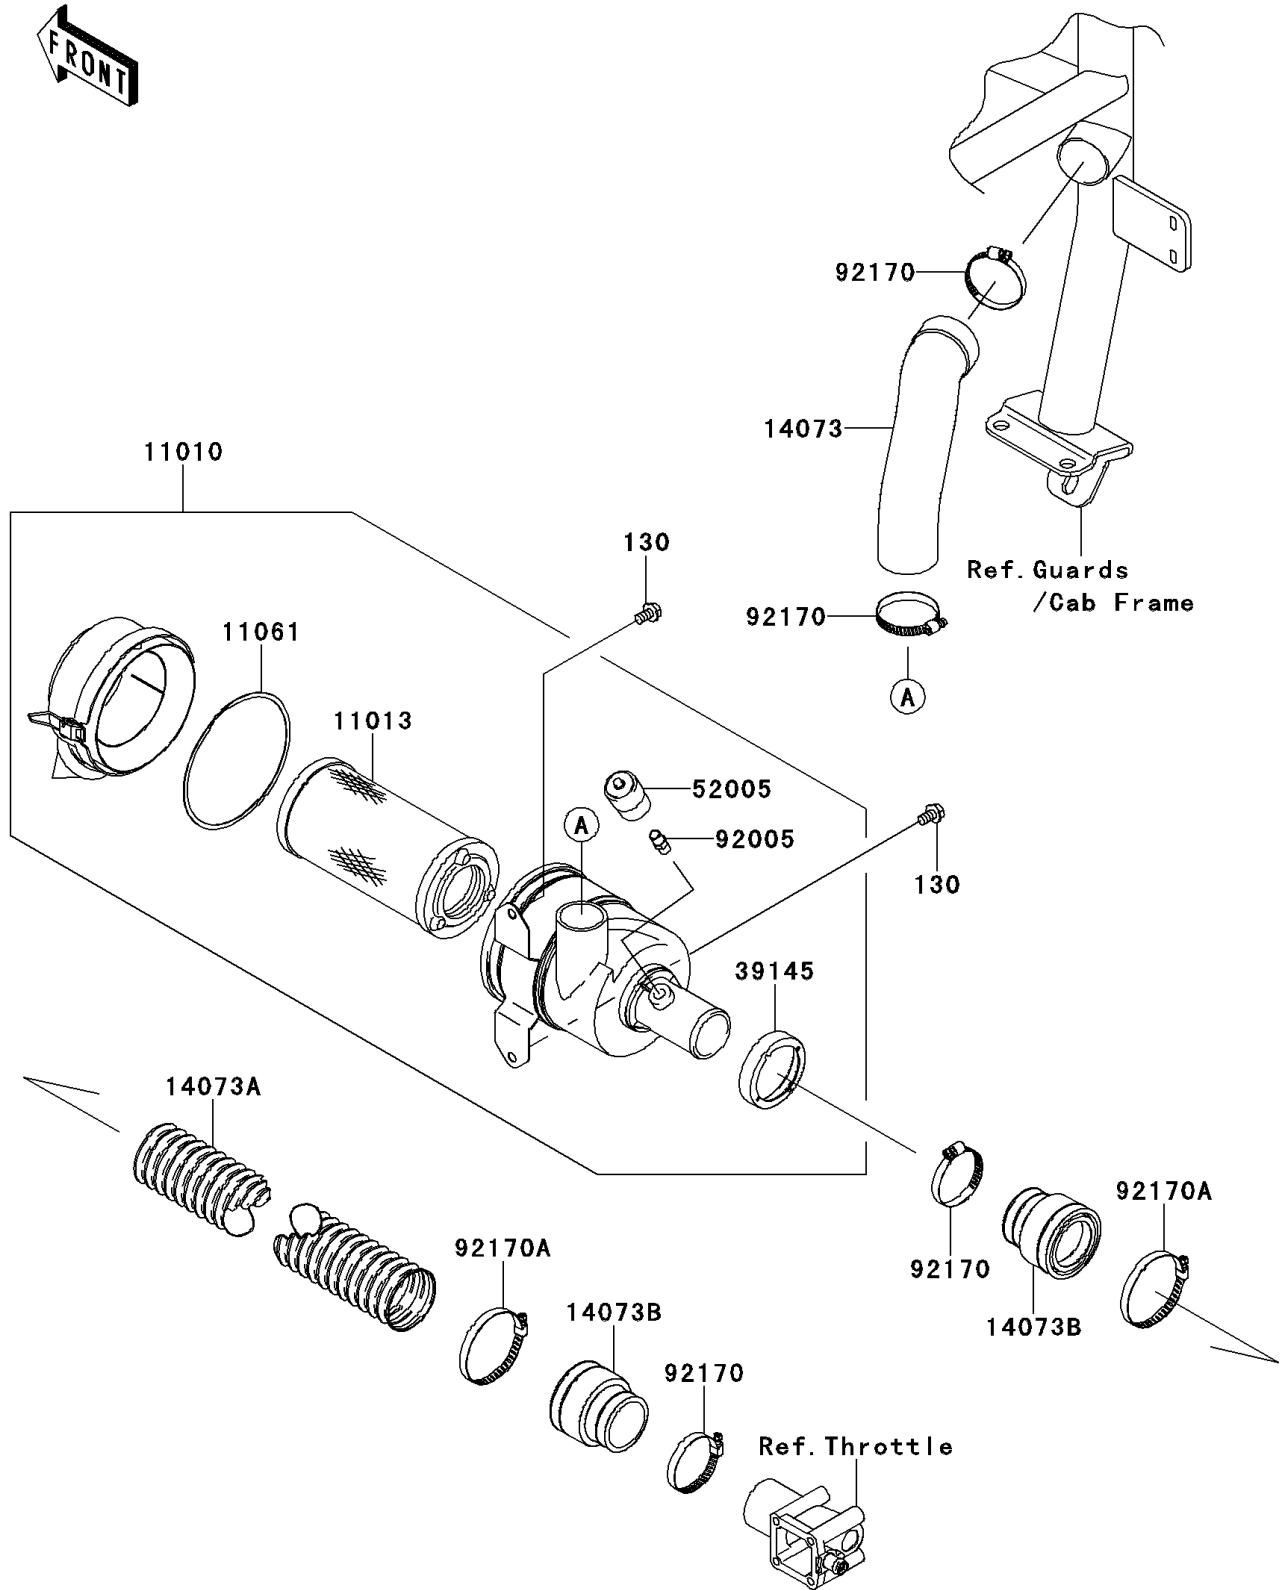

2009 Mule 4010 4x4 PARTS DIAGRAM

Air Cleaner(M9F/MAF)

E1130

2009 Mule 4010 4x4 PARTS LIST

Air Cleaner(M9F/MAF)

ITEM NAME	PART NUMBER	QUANTITY
FILTER-ASSY-AIR (Ref # 11010)	11010-0177	1
ELEMENT-AIR FILTER (Ref # 11013)	11013-1290	1
GASKET,AIR FILTER (Ref # 11061)	11061-1078	1
DUCT,RR BAR-A/C (Ref # 14073)	14073-0236	1
DUCT (Ref # 14073A)	14073-7504	1
DUCT,ADAPTER (Ref # 14073B)	14073-7505	2
TRIM-SEAL (Ref # 39145)	39145-1133	1
GAUGE,AIR (Ref # 52005)	52005-7502	1
FITTING,AIR FILTER (Ref # 92005)	92005-1386	1
CLAMP (Ref # 92170)	92170-1674	4
CLAMP (Ref # 92170A)	92170-1764	2
BOLT-FLANGED,8X14 (Ref # 130)	130BB0814	2