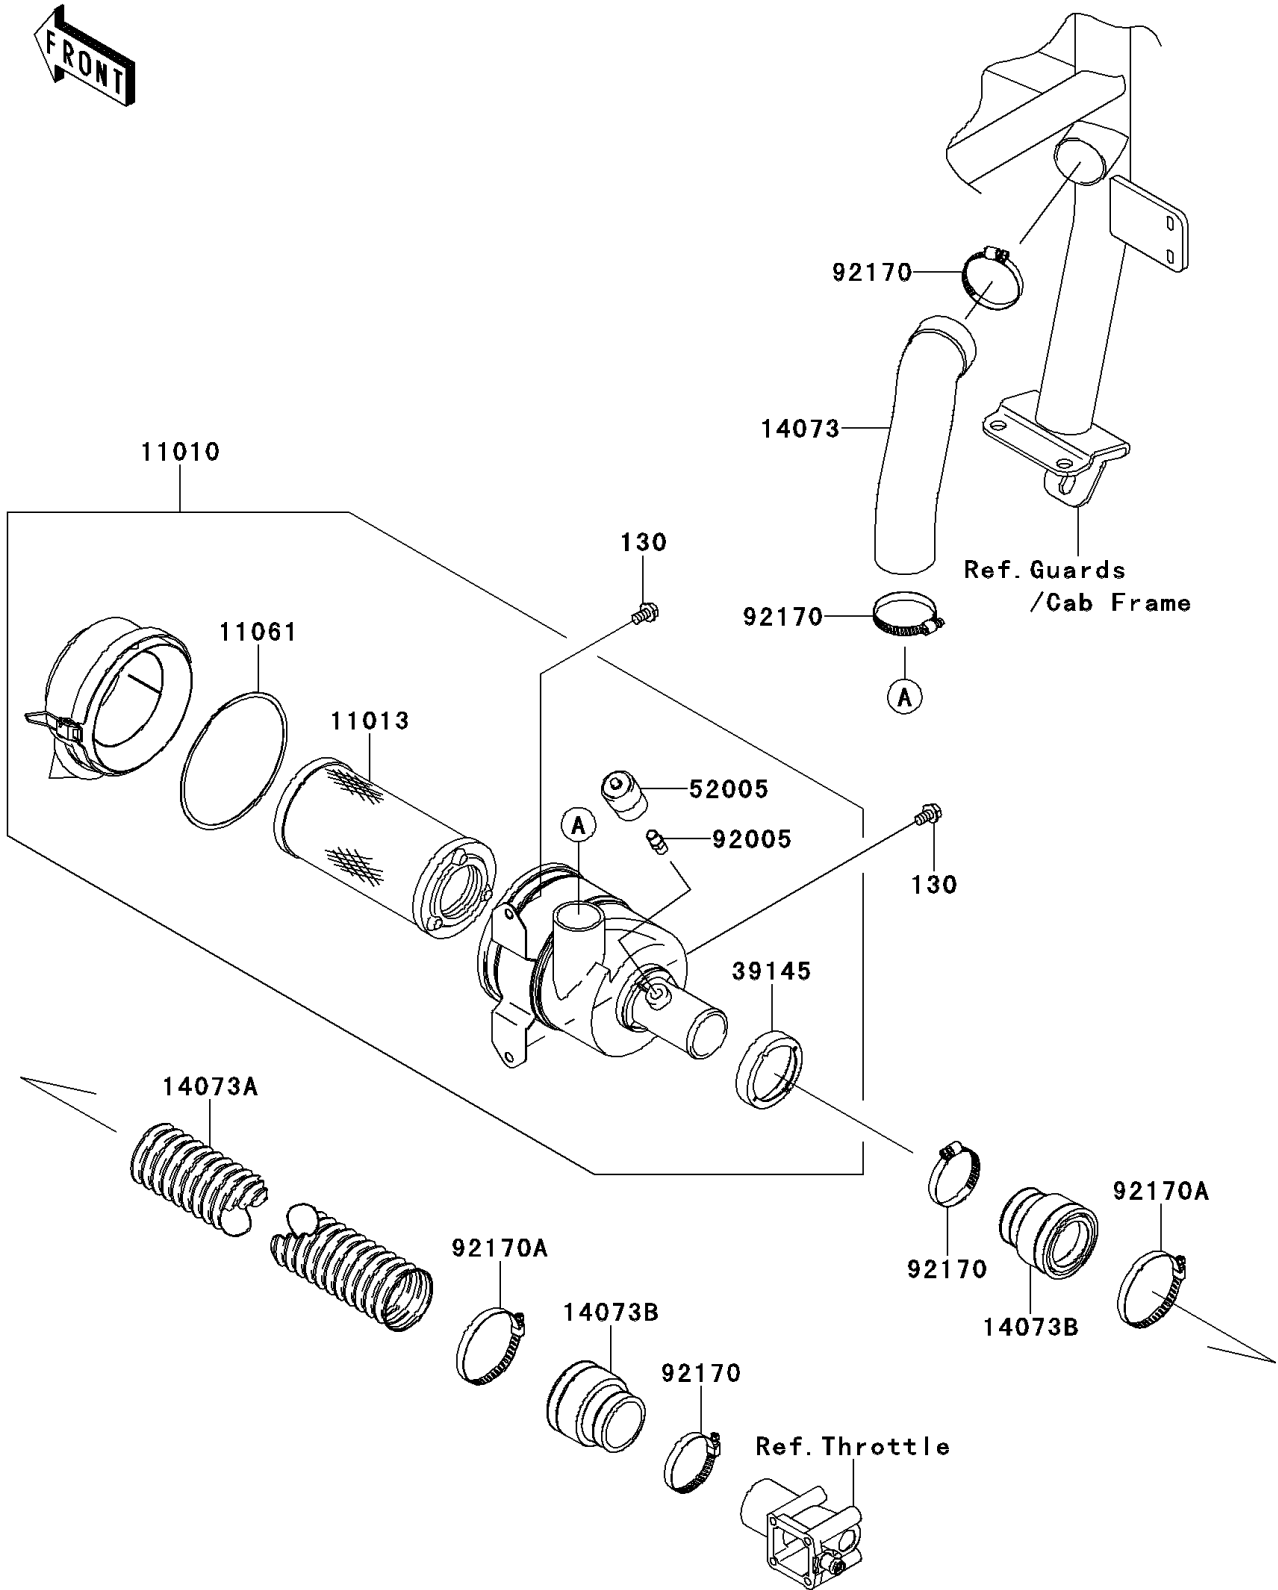

# 2009 Mule 4010 4x4 PARTS DIAGRAM

Air Cleaner(M9F/MAF)

E1130

## 2009 Mule 4010 4x4 PARTS LIST

Air Cleaner(M9F/MAF)

ITEM NAME	PART NUMBER	QUANTITY
FILTER-ASSY-AIR (Ref # 11010)	11010-0177	1
ELEMENT-AIR FILTER (Ref # 11013)	11013-1290	1
GASKET,AIR FILTER (Ref # 11061)	11061-1078	1
DUCT,RR BAR-A/C (Ref # 14073)	14073-0236	1
DUCT (Ref # 14073A)	14073-7504	1
DUCT,ADAPTER (Ref # 14073B)	14073-7505	2
TRIM-SEAL (Ref # 39145)	39145-1133	1
GAUGE,AIR (Ref # 52005)	52005-7502	1
FITTING,AIR FILTER (Ref # 92005)	92005-1386	1
CLAMP (Ref # 92170)	92170-1674	4
CLAMP (Ref # 92170A)	92170-1764	2
BOLT-FLANGED,8X14 (Ref # 130)	130BB0814	2