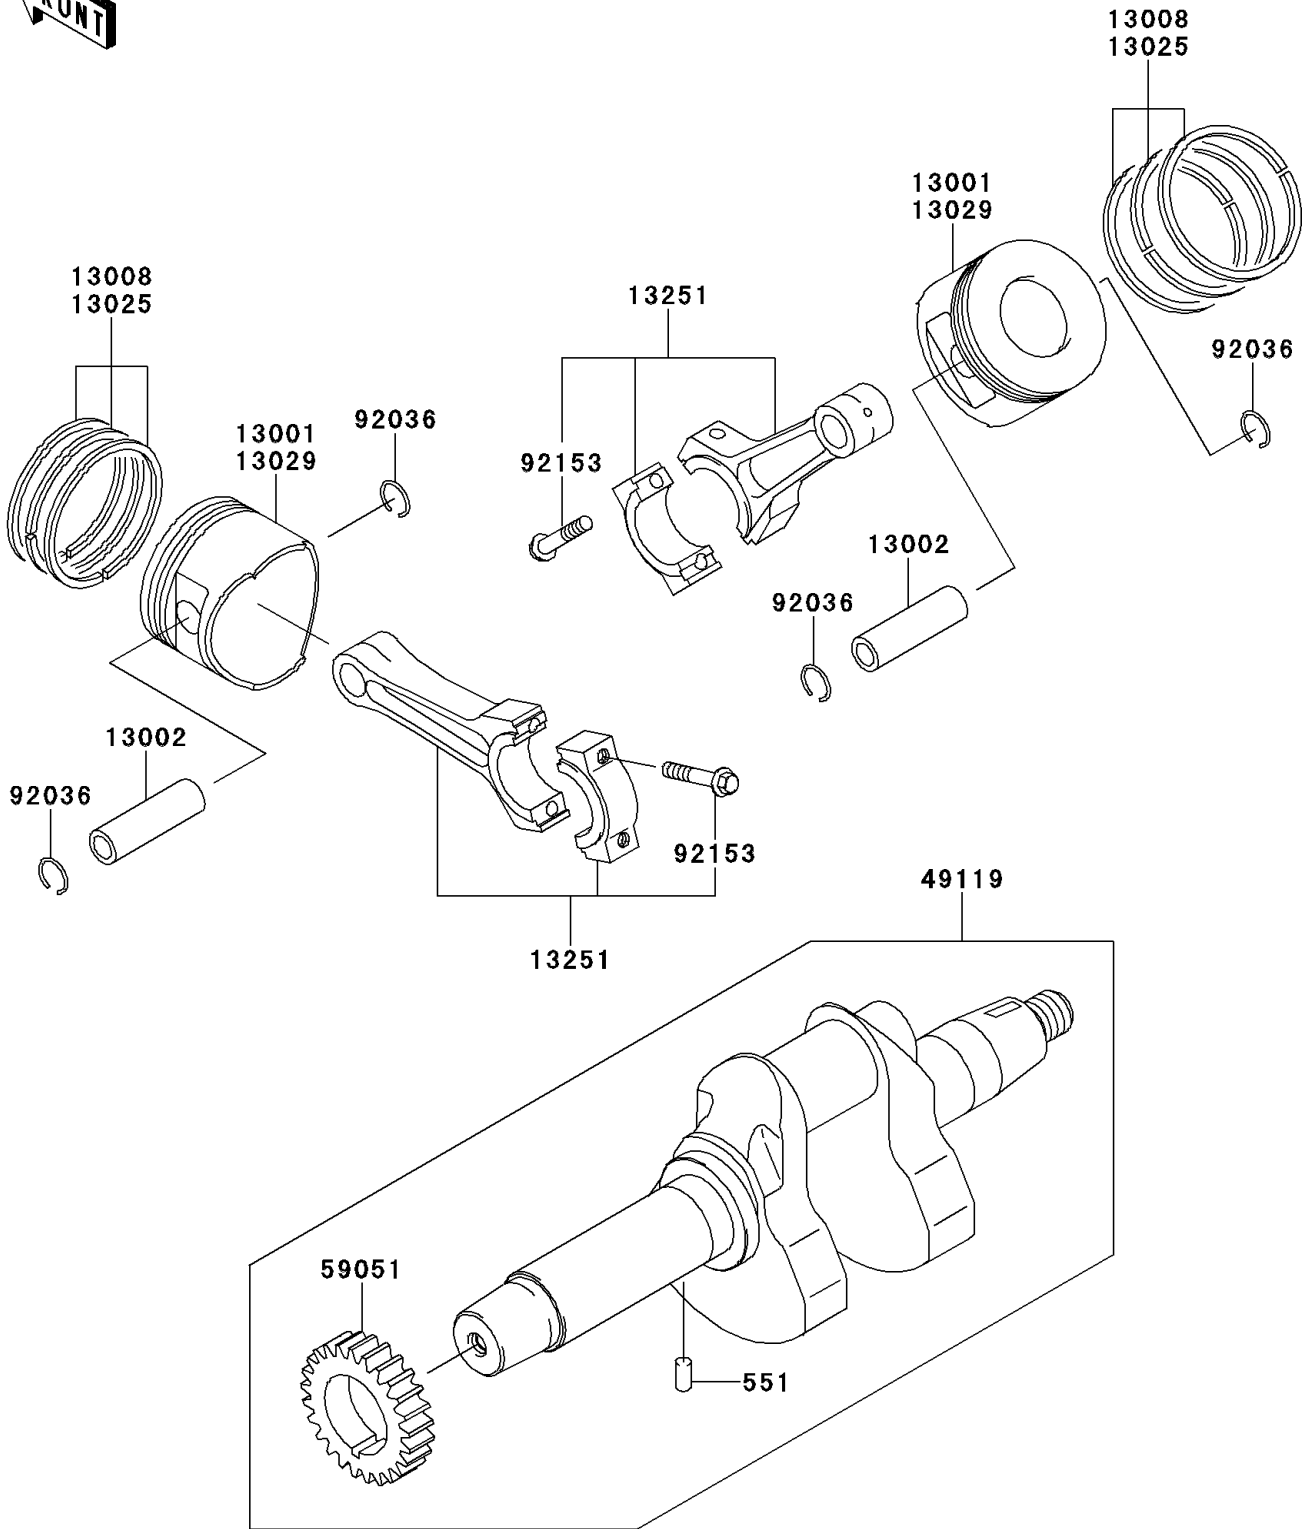

2009 Mule 4010 4x4 PARTS DIAGRAM

Crankshaft/Piston(s)

E1320

2009 Mule 4010 4x4 PARTS LIST

Crankshaft/Piston(s)

ITEM NAME	PART NUMBER	QUANTITY
PISTON-ENGINE,STD (Ref # 13001)	13001-2196	2
PIN-PISTON (Ref # 13002)	13002-1013	2
RING-SET-PISTON,STD (Ref # 13008)	13008-6025	2
RING-SET-PISTON L,0.50 (Ref # 13025)	13025-6008	AR
PISTON-ENGINE L,0.50 (Ref # 13029)	13029-2141	AR
ROD-ASSY-CONNECTING (Ref # 13251)	13251-2086	2
CRANKSHAFT-ASSY (Ref # 49119)	49119-2200	1
GEAR-SPUR (Ref # 59051)	59051-2112	1
RING-SNAP,PISTON PIN (Ref # 92036)	92036-021	4
BOLT,7X35.2 (Ref # 92153)	92153-2054	4
PIN-DOWEL,4X8 (Ref # 551)	551A0408	1