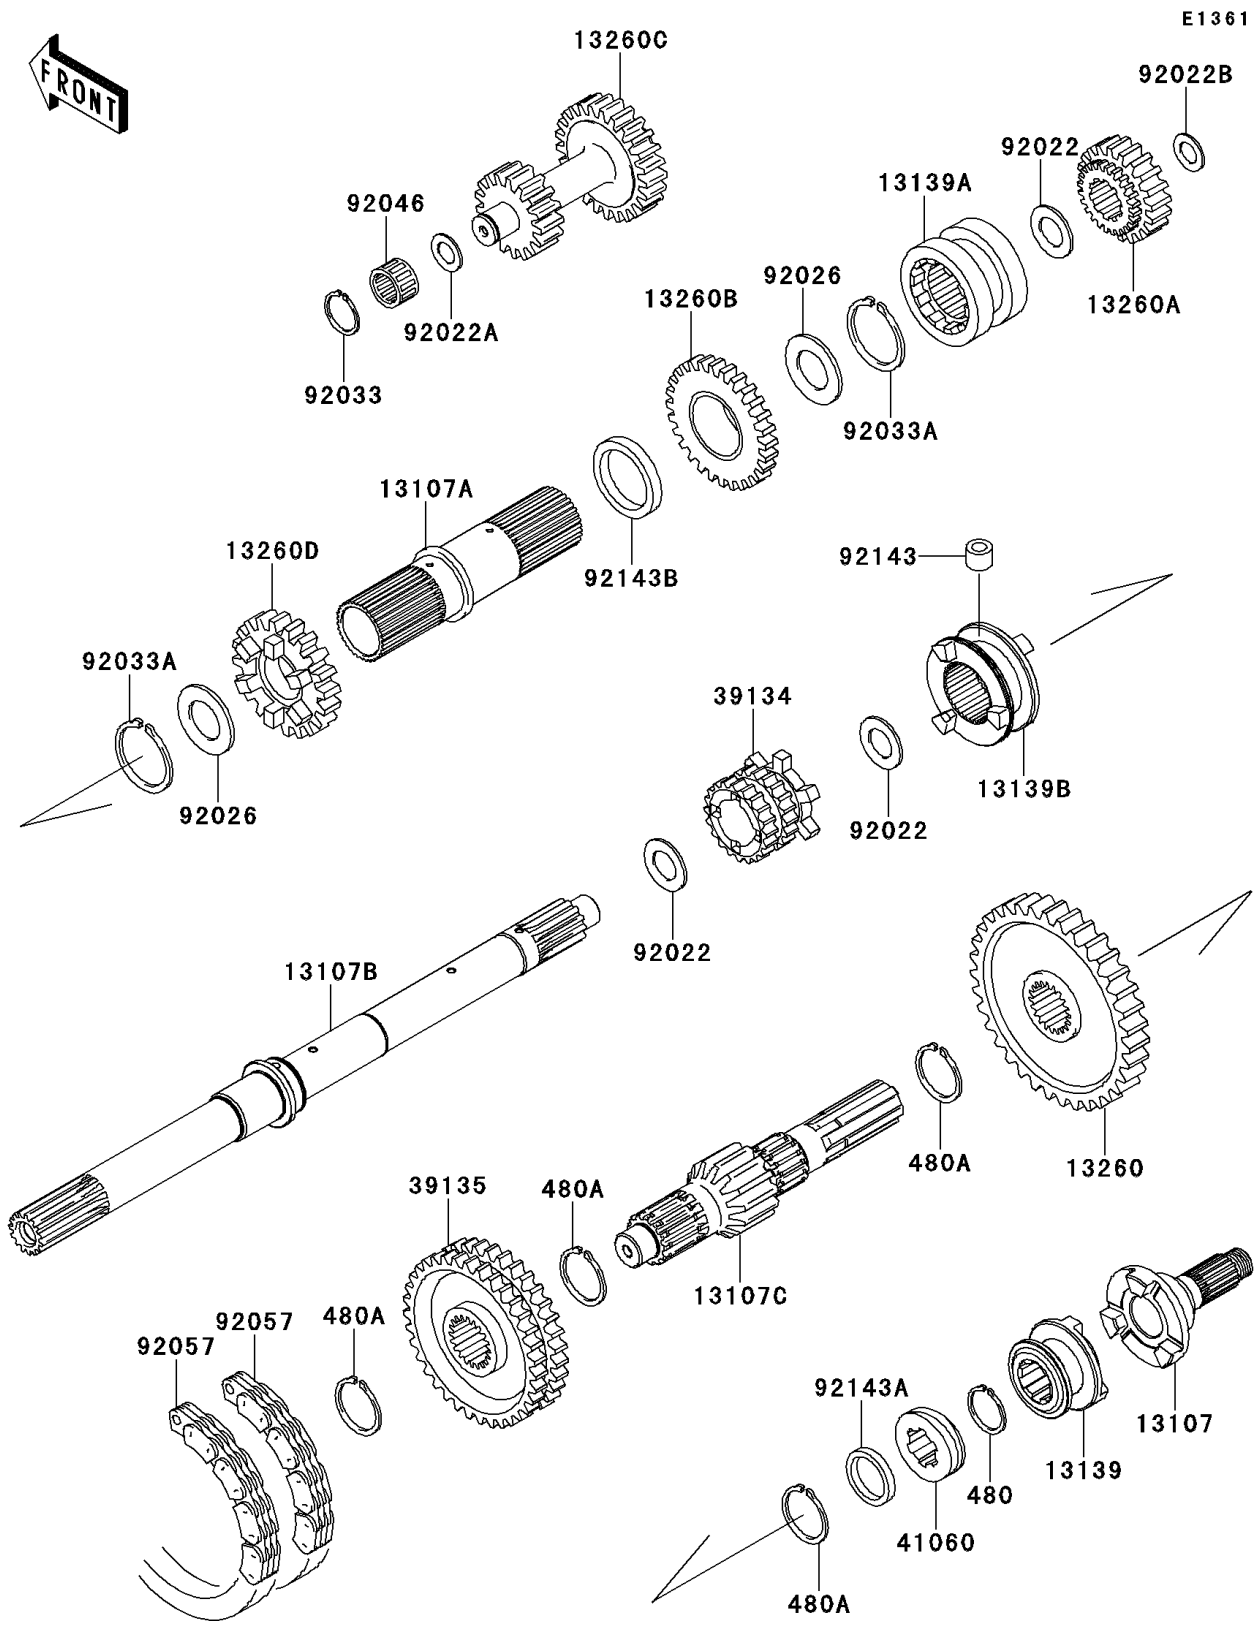

# 2013 MULE™ 4010 4x4 PARTS DIAGRAM

Transmission

## 2013 MULE™ 4010 4x4 PARTS LIST

### Transmission

ITEM NAME	PART NUMBER	QUANTITY
SHAFT,2WD/4WD (Ref # 13107)	13107-0106	1
SHAFT,INPUT OUTER (Ref # 13107A)	13107-1309	1
SHAFT,INPUT (Ref # 13107B)	13107-1470	1
SHAFT,OUTPUT,14T (Ref # 13107C)	13107-1517	1
SHIFTER,2WD/4WD (Ref # 13139)	13139-0010	1
SHIFTER,SPEED,HI/LOW (Ref # 13139A)	13139-1069	1
SHIFTER,FR/RR (Ref # 13139B)	13139-1072	1
GEAR,OUTPUT REVERSE,51T (Ref # 13260)	13260-1288	1
GEAR,INPUT REDUCTION,20T (Ref # 13260A)	13260-1289	1
GEAR,INPUT REDUCTION,28T (Ref # 13260B)	13260-1290	1
GEAR,REDUCTION,17T&25T (Ref # 13260C)	13260-1291	1
GEAR,INPUT 28T (Ref # 13260D)	13260-1462	1
SPROCKET-DRIVE,20T (Ref # 39134)	39134-1055	1
SPROCKET-DRIVEN,41T (Ref # 39135)	39135-1055	1
GEAR-METER SCREW (Ref # 41060)	41060-1147	1
WASHER,25.3X33X1 (Ref # 92022)	92022-1109	3
WASHER,17.3X28X1 (Ref # 92022A)	92022-255	1
WASHER,17.3X30X1.4 (Ref # 92022B)	92022-270	1
SPACER,35.3X44X0.5 (Ref # 92026)	92026-1375	2
RING-SNAP (Ref # 92033)	92033-032	1
RING-SNAP (Ref # 92033A)	92033-1269	2
BEARING-NEEDLE,K17X23X13.8 (Ref # 92046)	92046-1184	1
CHAIN,REVERSE,81RH2520,54L (Ref # 92057)	92057-1364	2
COLLAR,8X14X10.5 (Ref # 92143)	92143-1497	1
COLLAR,25X32X4.5 (Ref # 92143A)	92143-1597	1
COLLAR (Ref # 92143B)	92143-1599	1
CIRCLIP-TYPE-C,25MM (Ref # 480)	480J2500	1
CIRCLIP-TYPE-C,30MM (Ref # 480A)	480J3000	4