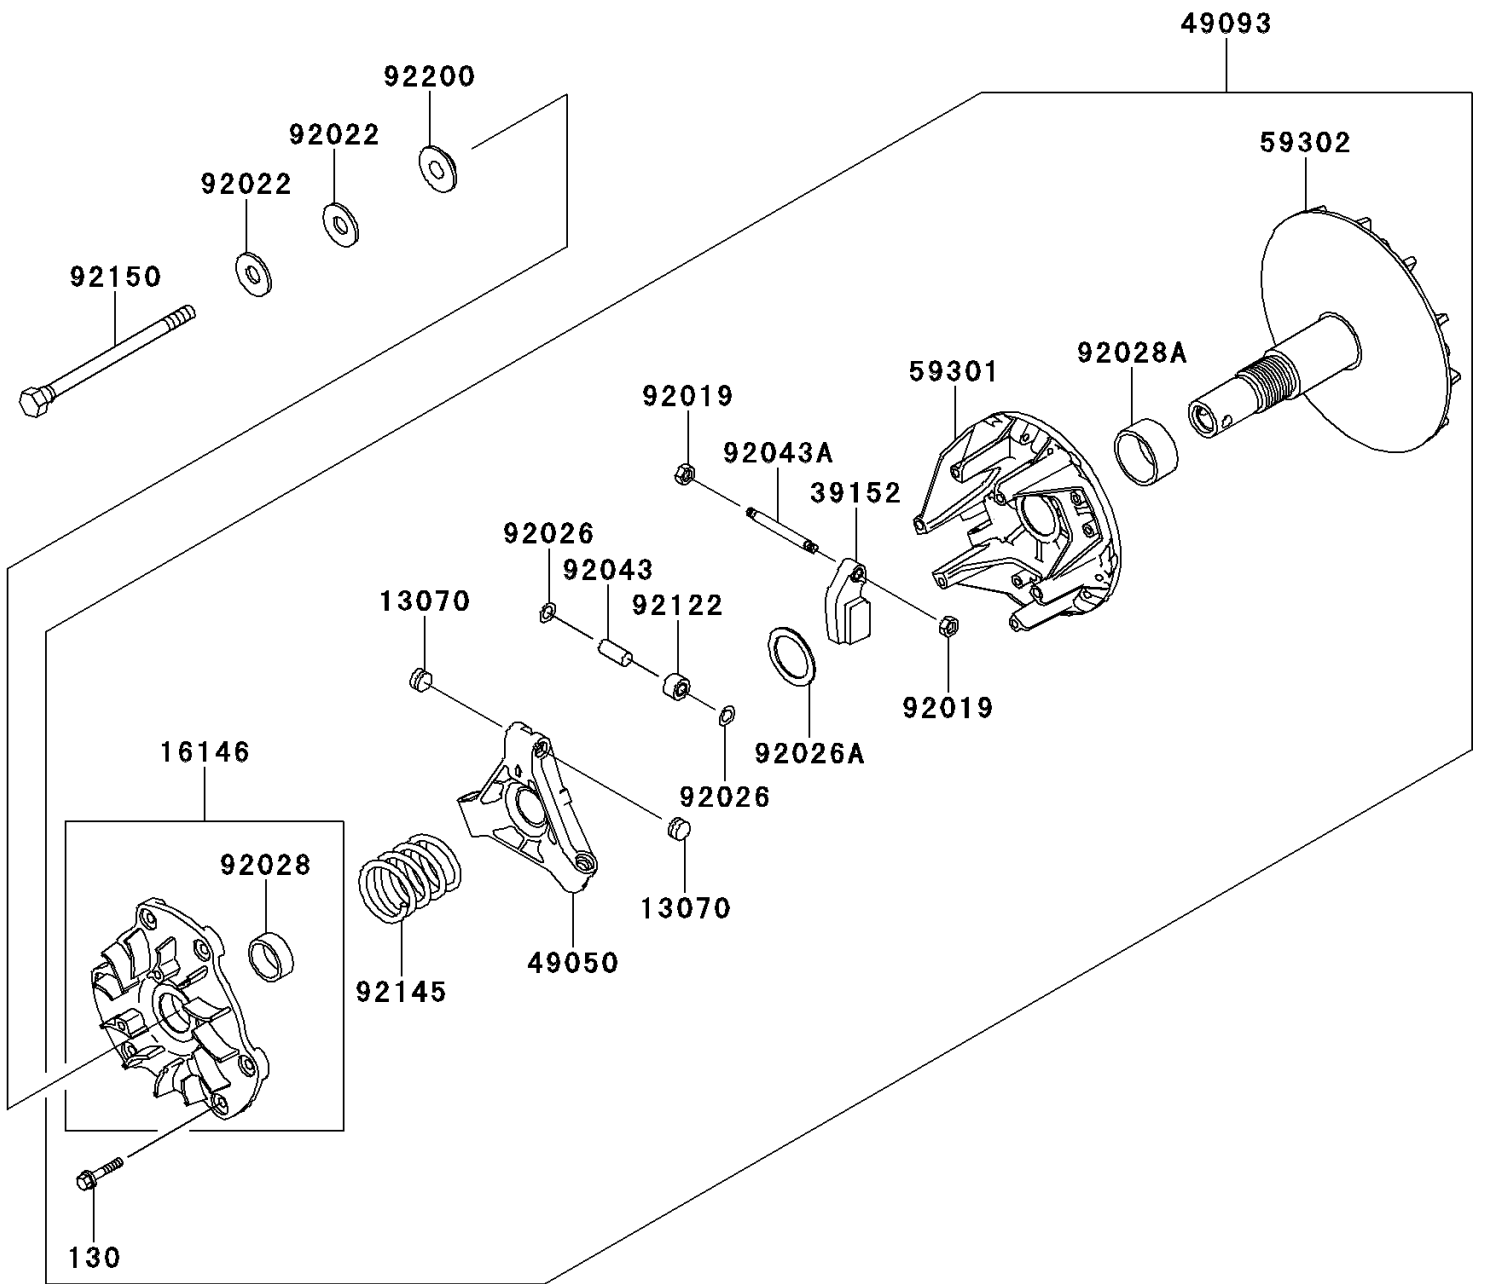

2009 Mule 4010 4x4 PARTS DIAGRAM

Drive Converter

E1391

2009 Mule 4010 4x4 PARTS LIST

Drive Converter

ITEM NAME	PART NUMBER	QUANTITY
GUIDE (Ref # 13070)	13070-1330	6
COVER-ASSY (Ref # 16146)	16146-1219	1
WEIGHT-RAMP (Ref # 39152)	39152-1078	3
SPIDER (Ref # 49050)	49050-0013	1
CONVERTER-ASSY-DRIVE (Ref # 49093)	49093-0025	1
SHEAVE-MOVABLE (Ref # 59301)	59301-0016	1
SHEAVE-COMP (Ref # 59302)	59302-1085	1
NUT,LOCK,6MM (Ref # 92019)	92019-008	6
WASHER,SPECIAL CONICAL (Ref # 92022)	92022-1901	2
SPACER (Ref # 92026)	92026-1512	6
SPACER,32.3X44.3X3.6 (Ref # 92026A)	92026-1591	1
BUSHING (Ref # 92028)	92028-1861	1
BUSHING (Ref # 92028A)	92028-1864	1
PIN (Ref # 92043)	92043-1572	3
PIN (Ref # 92043A)	92043-1573	3
ROLLER (Ref # 92122)	92122-1204	3
SPRING,YELLOW PAINT (Ref # 92145)	92145-0639	1
BOLT,12X163.5 (Ref # 92150)	92150-1008	1
WASHER (Ref # 92200)	92200-1401	1
BOLT-FLANGED,6X30 (Ref # 130)	130CA0630	6