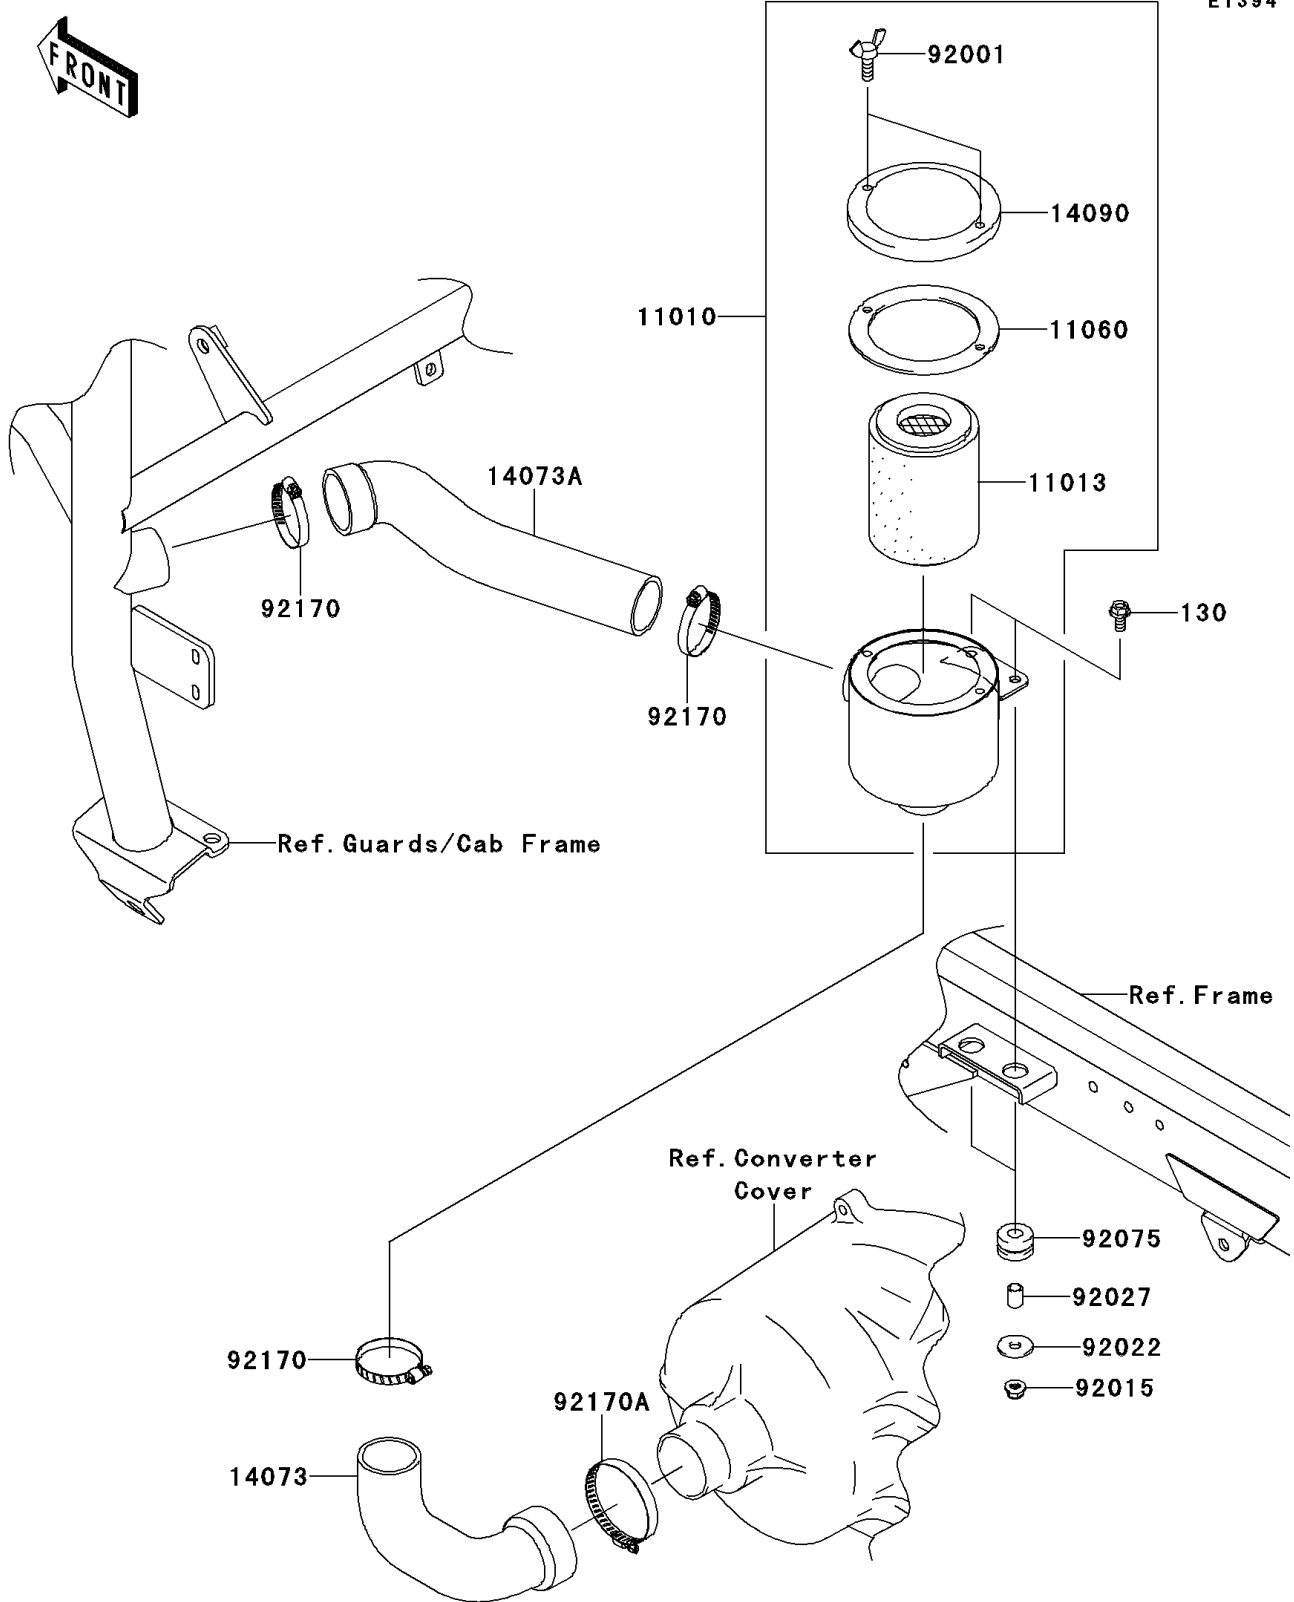

# 2009 Mule 4010 4x4 PARTS DIAGRAM

Air Cleaner-Belt Converter(M9F/MAF)

E1394

## 2009 Mule 4010 4x4 PARTS LIST

Air Cleaner-Belt Converter(M9F/MAF)

ITEM NAME	PART NUMBER	QUANTITY
FILTER-ASSY-AIR (Ref # 11010)	11010-0055	1
ELEMENT-AIR FILTER (Ref # 11013)	11013-1263	1
GASKET,AIR FILTER CASE (Ref # 11060)	11060-1975	1
DUCT,AIR FILTER-CVT (Ref # 14073)	14073-0198	1
DUCT,BAR-AIR FILTER (Ref # 14073A)	14073-0238	1
COVER,AIR FILTER (Ref # 14090)	14090-1766	1
BOLT,WING,6X15 (Ref # 92001)	92001-1703	2
NUT,8MM (Ref # 92015)	92015-1432	2
WASHER,9X28X2.3 (Ref # 92022)	92022-1632	2
COLLAR (Ref # 92027)	92027-1081	2
DAMPER (Ref # 92075)	92075-1736	2
CLAMP (Ref # 92170)	92170-1674	3
CLAMP (Ref # 92170A)	92170-1764	1
BOLT-FLANGED,8X30 (Ref # 130)	130AB0830	2