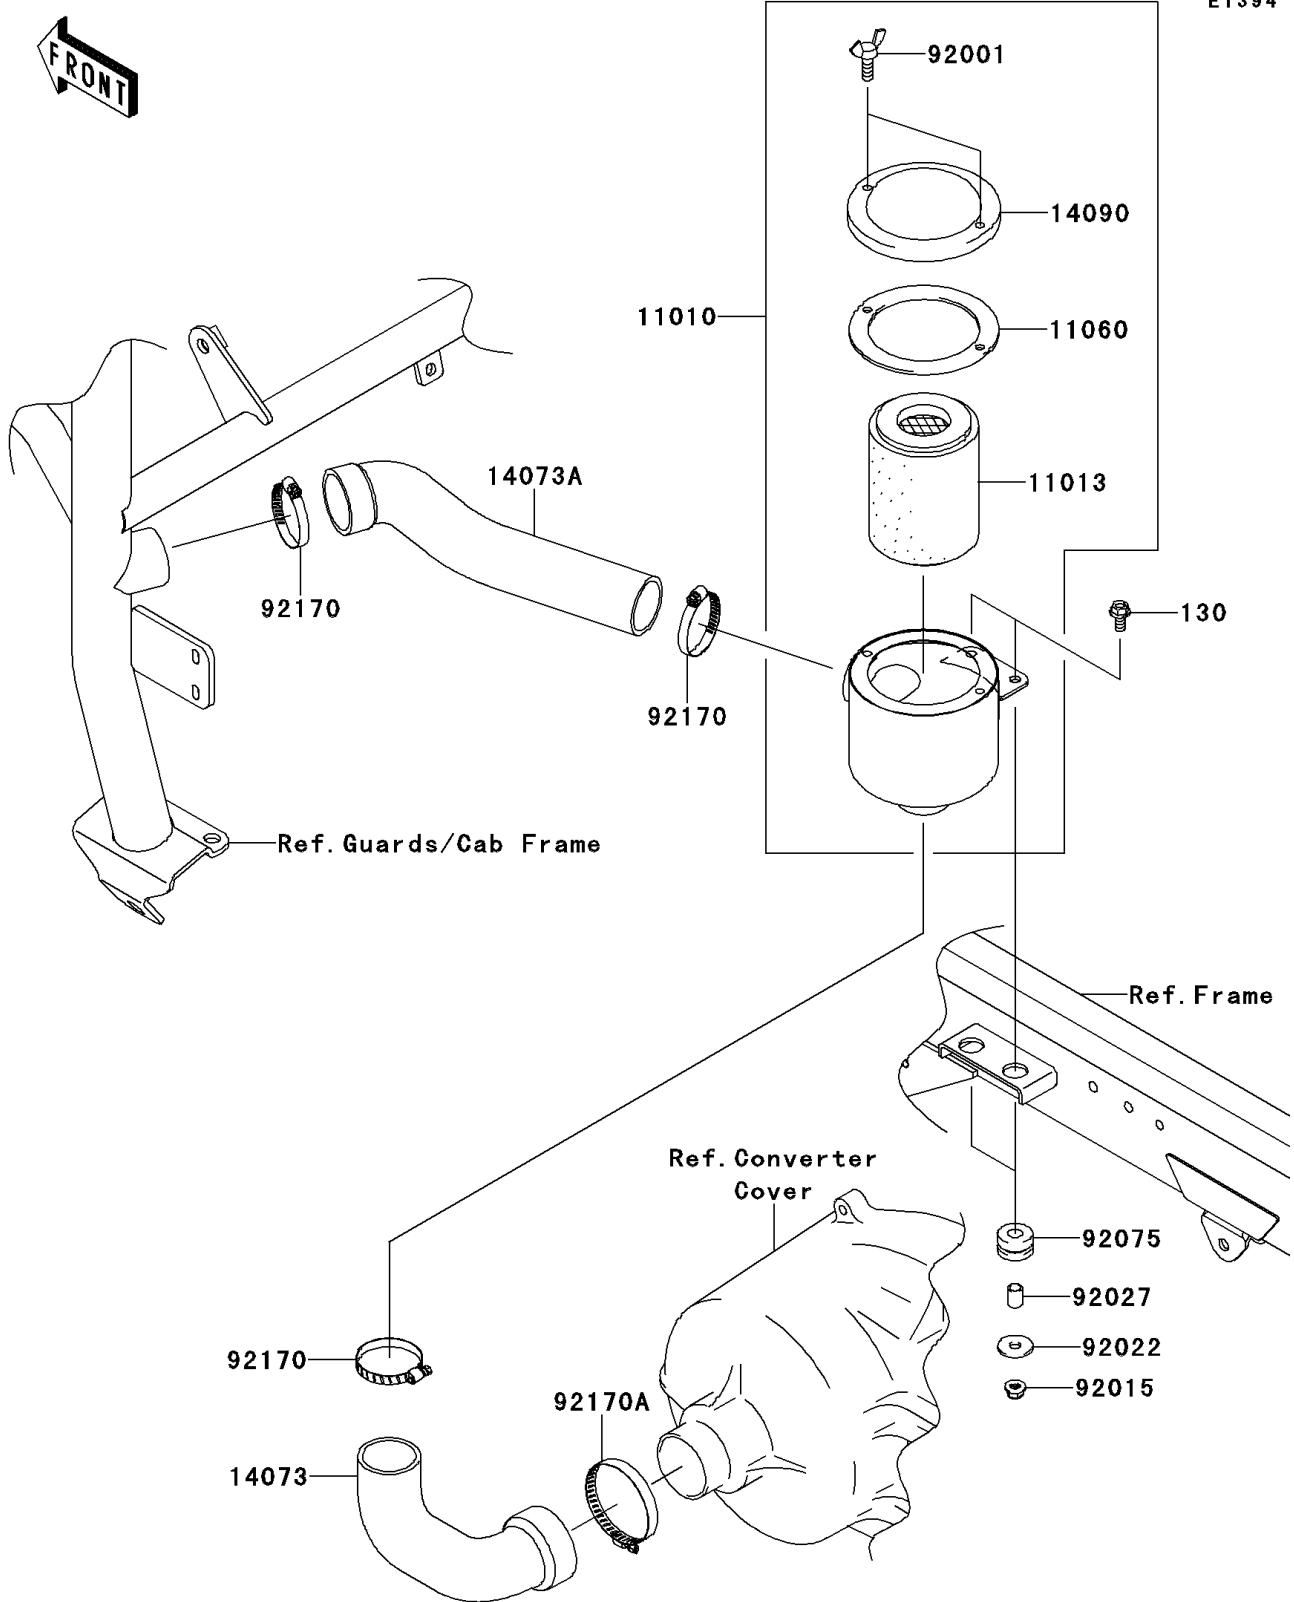

2009 Mule 4010 4x4 PARTS DIAGRAM

Air Cleaner-Belt Converter(M9F/MAF)

E1394

2009 Mule 4010 4x4 PARTS LIST

Air Cleaner-Belt Converter(M9F/MAF)

ITEM NAME	PART NUMBER	QUANTITY
FILTER-ASSY-AIR (Ref # 11010)	11010-0055	1
ELEMENT-AIR FILTER (Ref # 11013)	11013-1263	1
GASKET,AIR FILTER CASE (Ref # 11060)	11060-1975	1
DUCT,AIR FILTER-CVT (Ref # 14073)	14073-0198	1
DUCT,BAR-AIR FILTER (Ref # 14073A)	14073-0238	1
COVER,AIR FILTER (Ref # 14090)	14090-1766	1
BOLT,WING,6X15 (Ref # 92001)	92001-1703	2
NUT,8MM (Ref # 92015)	92015-1432	2
WASHER,9X28X2.3 (Ref # 92022)	92022-1632	2
COLLAR (Ref # 92027)	92027-1081	2
DAMPER (Ref # 92075)	92075-1736	2
CLAMP (Ref # 92170)	92170-1674	3
CLAMP (Ref # 92170A)	92170-1764	1
BOLT-FLANGED,8X30 (Ref # 130)	130AB0830	2