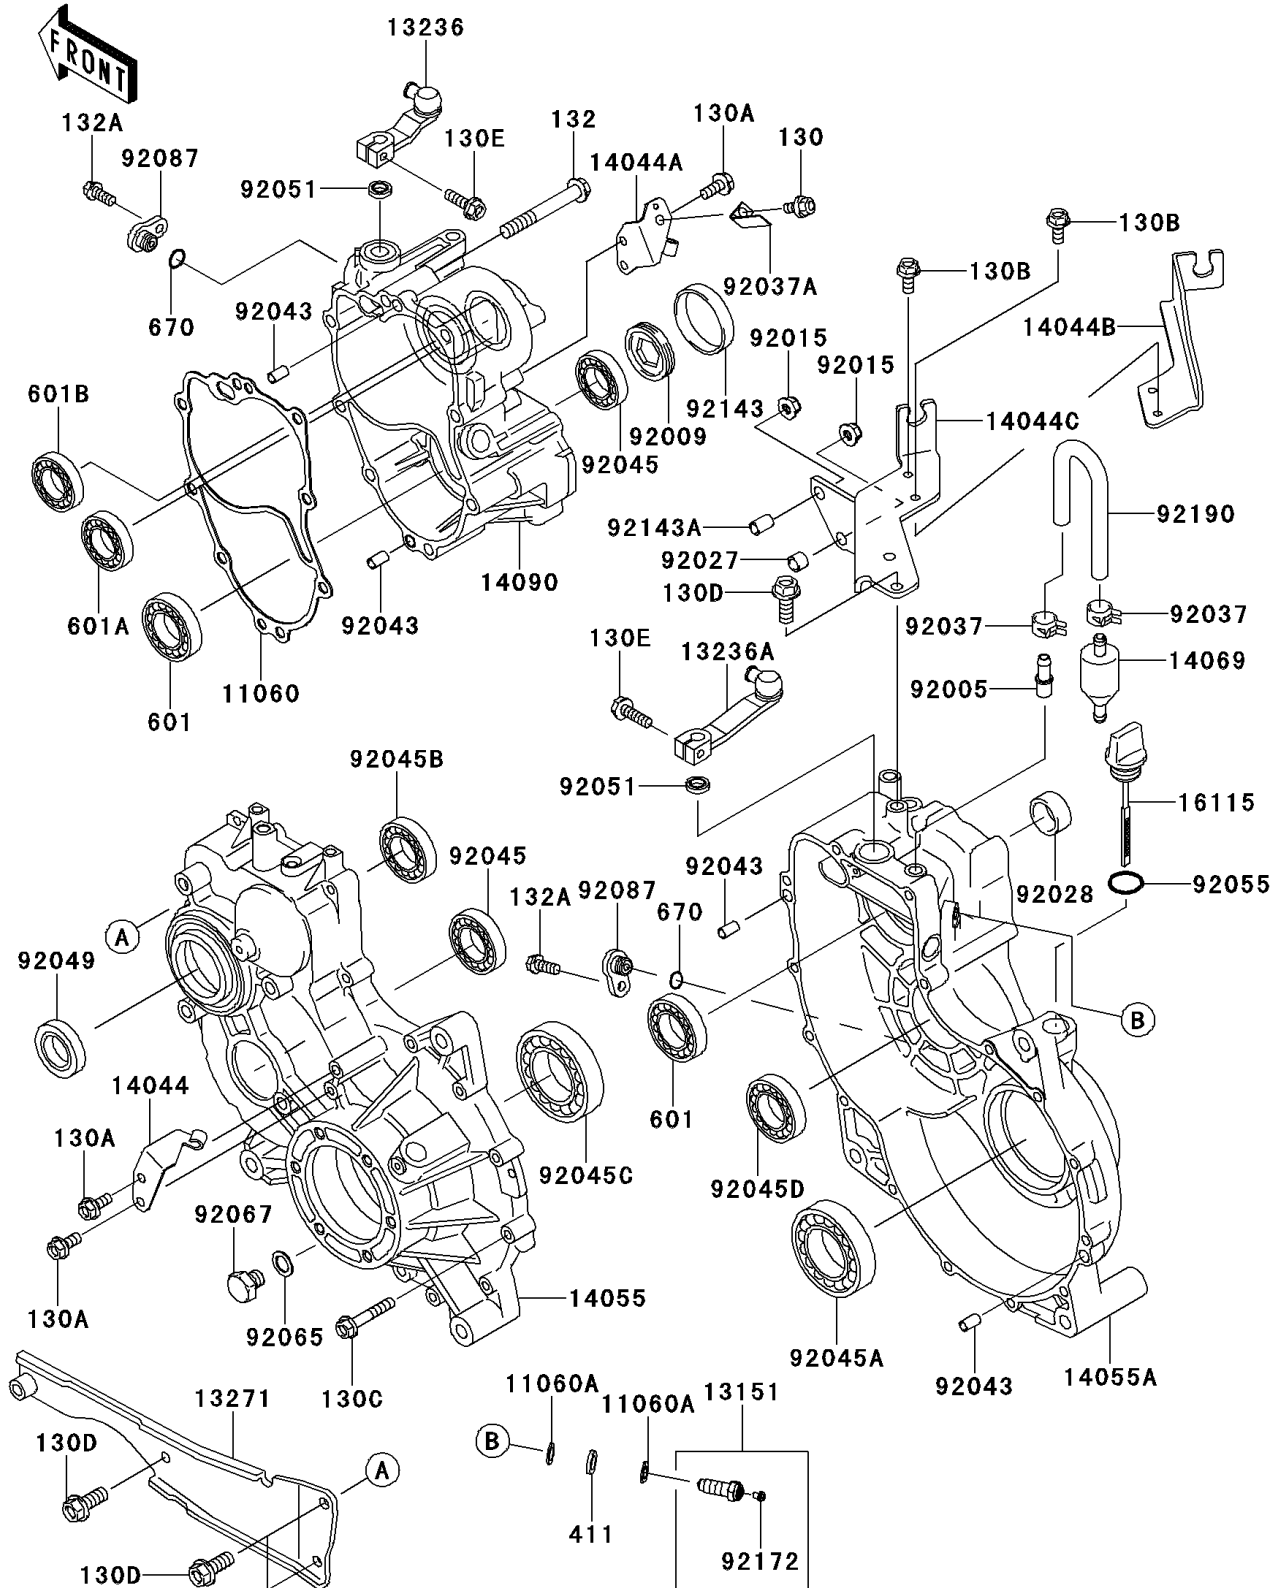

2012 MULE™ 4010 4x4 PARTS DIAGRAM

Gear Box

E1450

2012 MULE™ 4010 4x4 PARTS LIST

Gear Box

ITEM NAME	PART NUMBER	QUANTITY
GASKET,GEAR CASE COVER (Ref # 11060)	11060-1310	1
GASKET (Ref # 11060A)	11060-1966	2
SWITCH-COMP (Ref # 13151)	13151-1093	1
LEVER-COMP (Ref # 13236)	13236-1363	1
LEVER-COMP (Ref # 13236A)	13236-1372	1
PLATE (Ref # 13271)	13271-1604	1
HOLDER-CABLE (Ref # 14044)	14044-0003	1
HOLDER-CABLE (Ref # 14044A)	14044-0004	1
HOLDER-CABLE,HI/LOW (Ref # 14044B)	14044-1075	1
HOLDER-CABLE (Ref # 14044C)	14044-1098	1
CASE-GEAR,LH (Ref # 14055)	14055-0035	1
CASE-GEAR,RH (Ref # 14055A)	14055-1110	1
BREATHER (Ref # 14069)	14069-1051	1
COVER,GEAR CASE,HI/LOW (Ref # 14090)	14090-1238	1
CAP-OIL FILLER (Ref # 16115)	16115-1060	1
FITTING,BREATHER (Ref # 92005)	92005-1127	1
SCREW,55MM (Ref # 92009)	92009-1290	1
NUT,8MM (Ref # 92015)	92015-1432	2
COLLAR,8.8X12X9 (Ref # 92027)	92027-1568	1
BUSHING,23X30X13 (Ref # 92028)	92028-132	1
CLAMP,TUBE (Ref # 92037)	92037-1505	2
CLAMP (Ref # 92037A)	92037-1680	1
PIN,6.2X8X14 (Ref # 92043)	92043-1263	4
BEARING-BALL,TMB304CCM (Ref # 92045)	92045-1142	2
BEARING-BALL,6010CM (Ref # 92045A)	92045-1162	1
BEARING-BALL,62/28 (Ref # 92045B)	92045-1207	1
BEARING-BALL,6210CM (Ref # 92045C)	92045-1213	1
BEARING-BALL,TMB205JR2 (Ref # 92045D)	92045-1285	1
SEAL-OIL,TC28X47X7 (Ref # 92049)	92049-1297	1