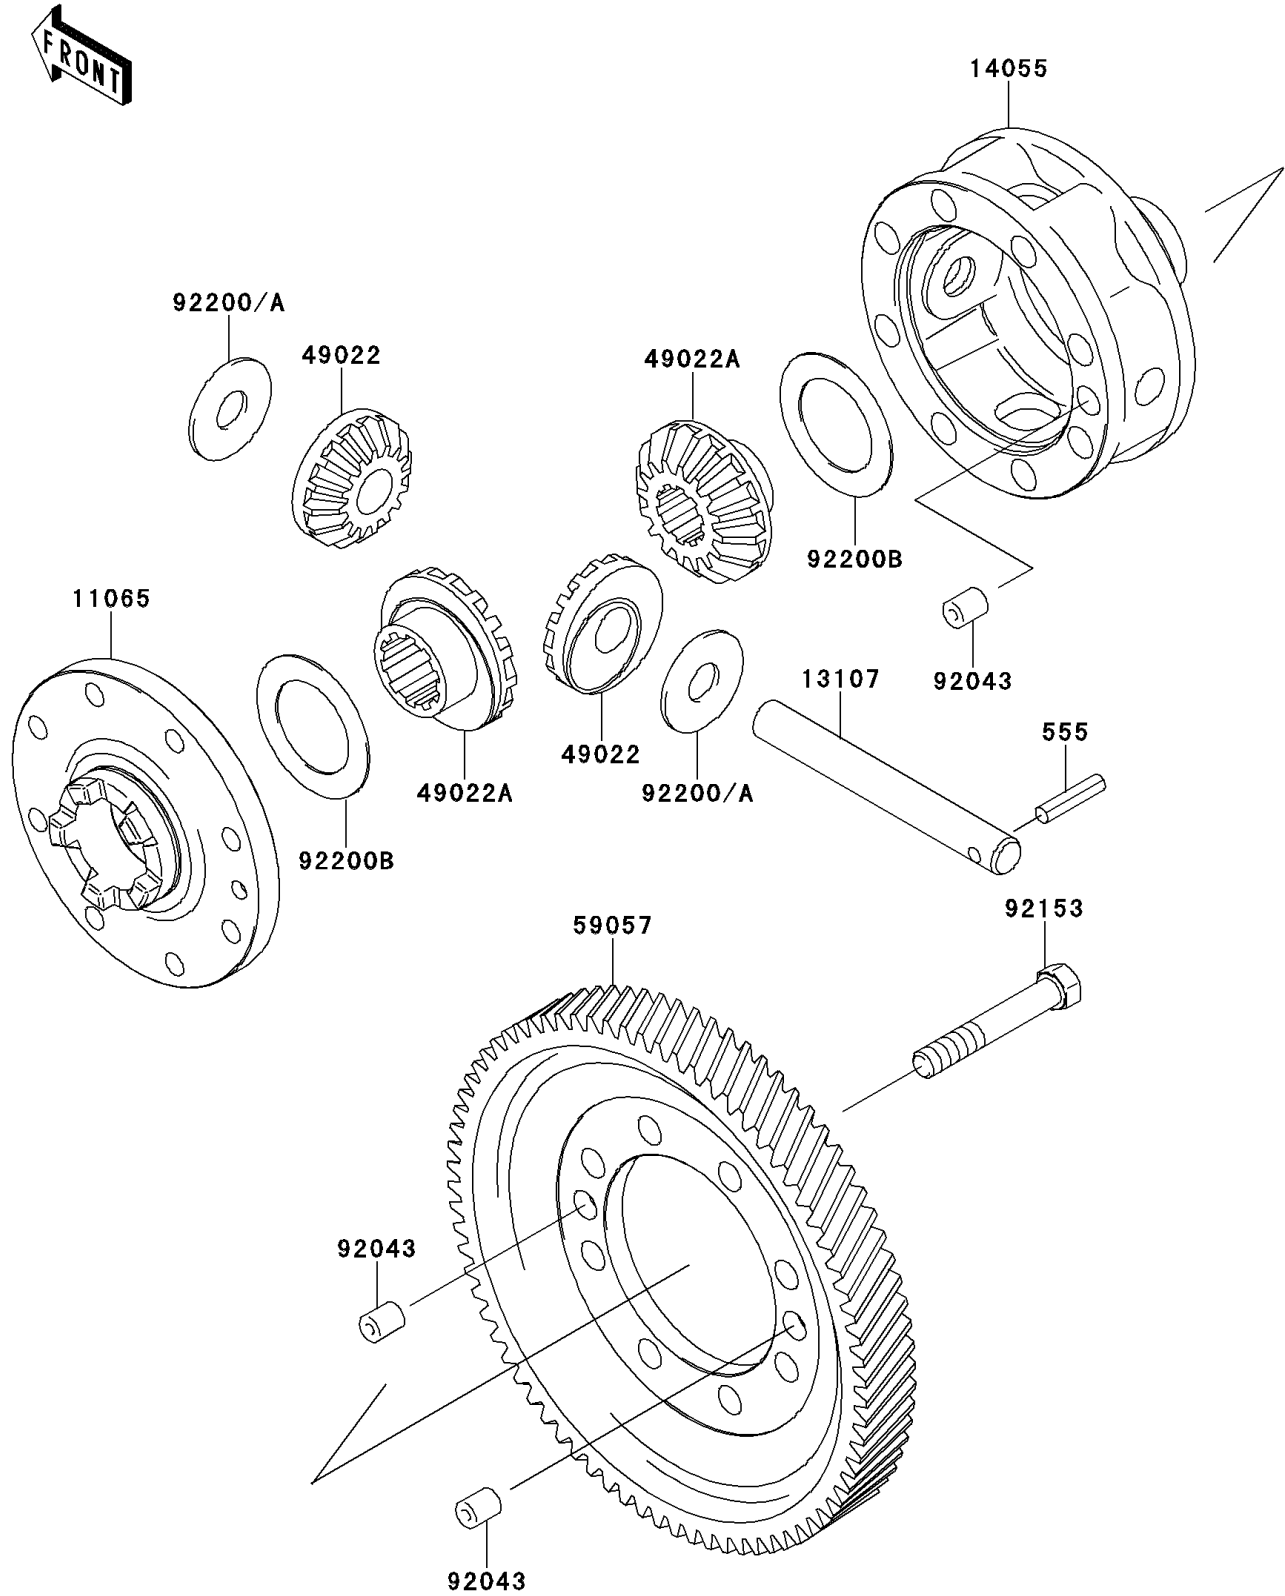

2009 Mule 4010 4x4 PARTS DIAGRAM

Differential

E1451

2009 Mule 4010 4x4 PARTS LIST

Differential

ITEM NAME	PART NUMBER	QUANTITY
CAP,GEAR CASE (Ref # 11065)	11065-0033	1
SHAFT (Ref # 13107)	13107-0009	1
CASE-GEAR,DIFFERENTIAL (Ref # 14055)	14055-0003	1
GEAR-BEVEL,10T (Ref # 49022)	49022-1105	2
GEAR-BEVEL,16T (Ref # 49022A)	49022-1117	2
GEAR-HELICAL,DIFFERENTIAL (Ref # 59057)	59057-0002	1
PIN,10X12 (Ref # 92043)	92043-0029	3
BOLT,10X63 (Ref # 92153)	92153-0331	8
WASHER,14.5X38X1.2 (Ref # 92200)	92200-0021	2
WASHER,14.5X38X1.0 (Ref # 92200A)	92200-1044	AR
WASHER,35.5X54X1.0 (Ref # 92200B)	92200-1045	2
PIN-SPRING (Ref # 555)	555A0525	1