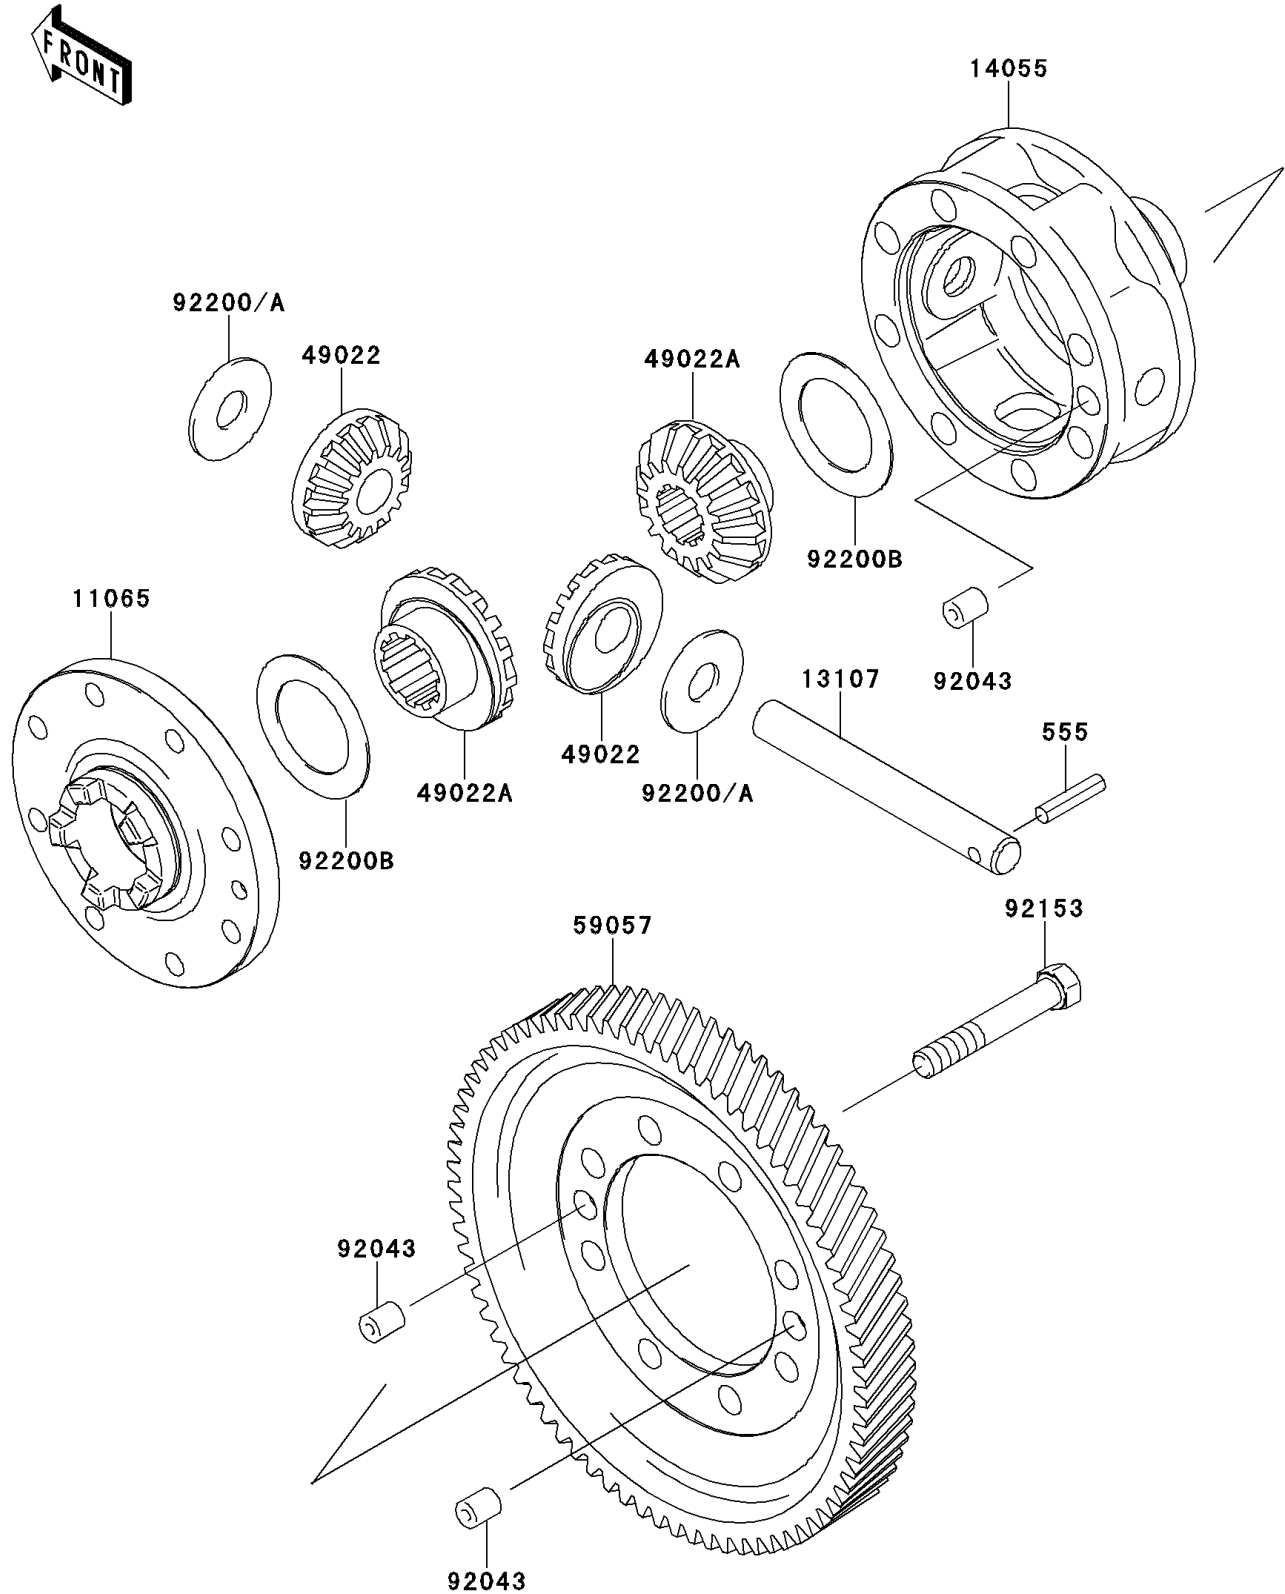

# 2009 Mule 4010 4x4 PARTS DIAGRAM

Differential

E1451

## 2009 Mule 4010 4x4 PARTS LIST

### Differential

ITEM NAME	PART NUMBER	QUANTITY
CAP,GEAR CASE (Ref # 11065)	11065-0033	1
SHAFT (Ref # 13107)	13107-0009	1
CASE-GEAR,DIFFERENTIAL (Ref # 14055)	14055-0003	1
GEAR-BEVEL,10T (Ref # 49022)	49022-1105	2
GEAR-BEVEL,16T (Ref # 49022A)	49022-1117	2
GEAR-HELICAL,DIFFERENTIAL (Ref # 59057)	59057-0002	1
PIN,10X12 (Ref # 92043)	92043-0029	3
BOLT,10X63 (Ref # 92153)	92153-0331	8
WASHER,14.5X38X1.2 (Ref # 92200)	92200-0021	2
WASHER,14.5X38X1.0 (Ref # 92200A)	92200-1044	AR
WASHER,35.5X54X1.0 (Ref # 92200B)	92200-1045	2
PIN-SPRING (Ref # 555)	555A0525	1