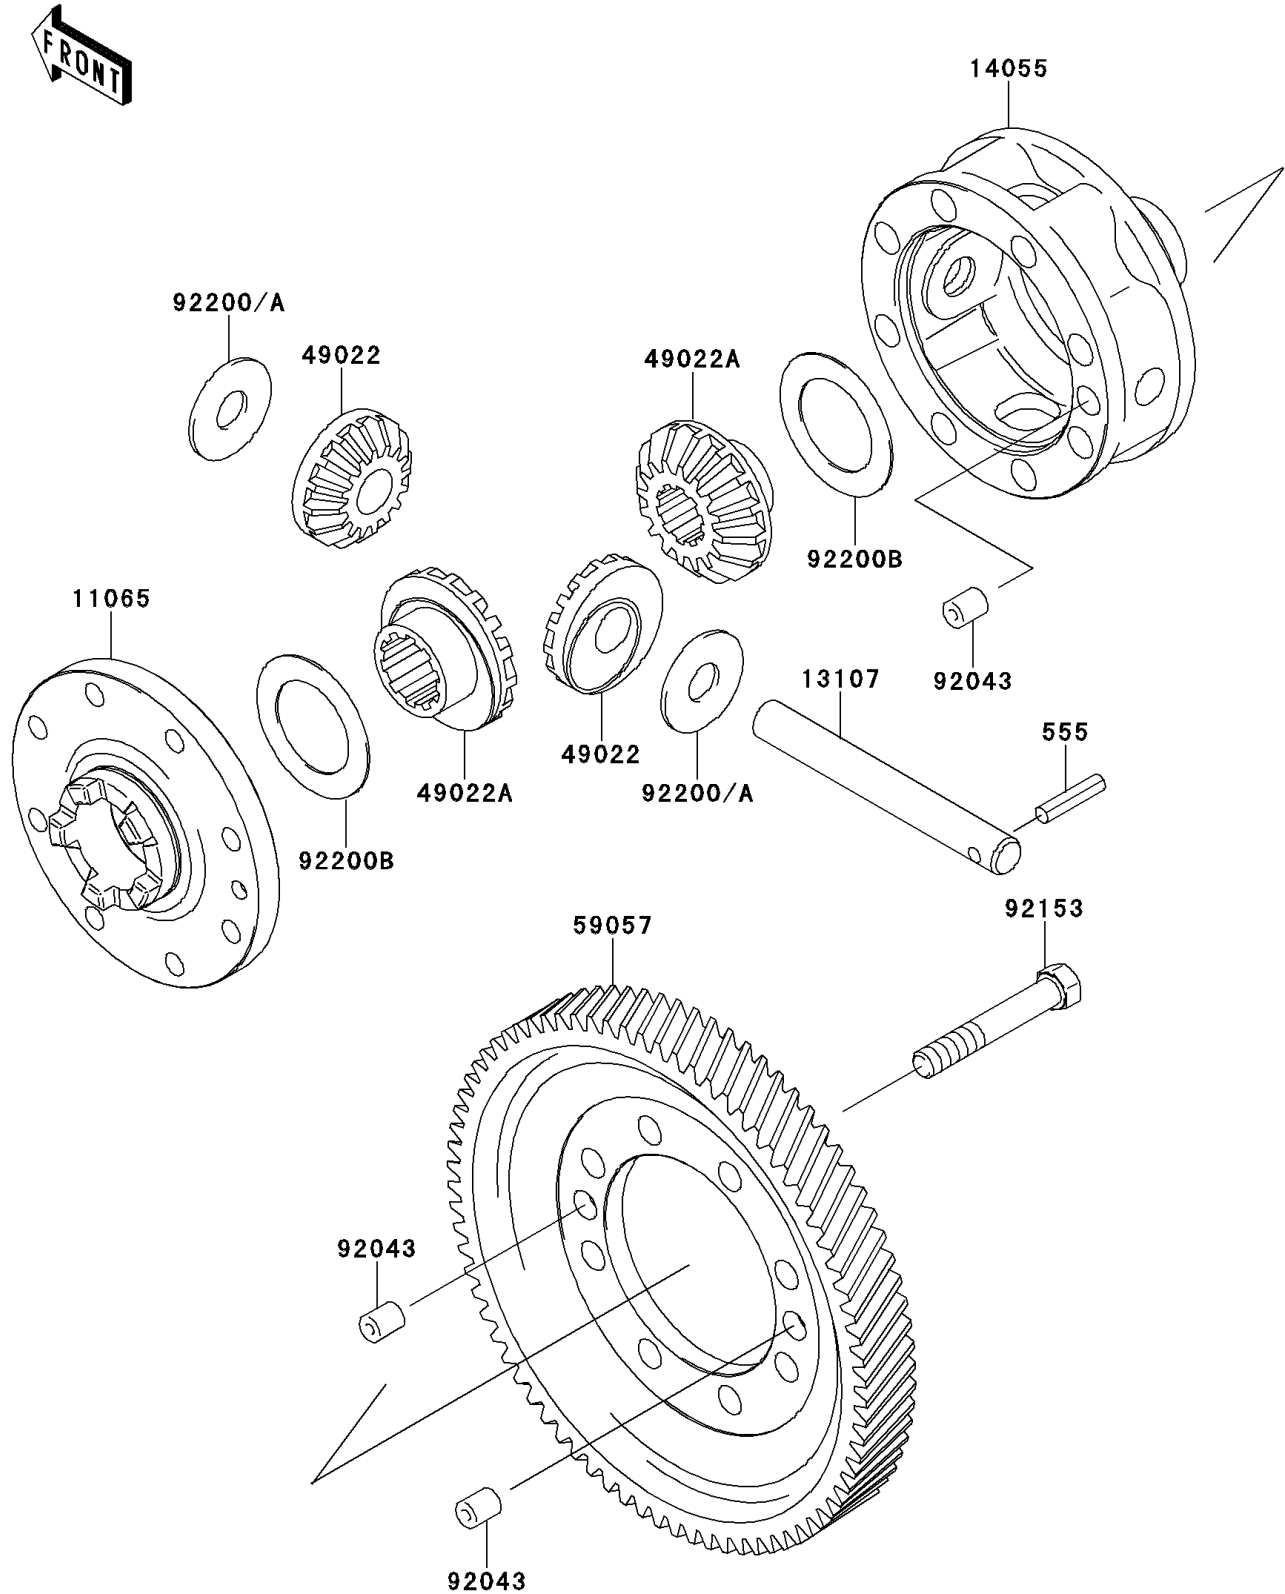

# 2011 MULE™ 4010 4x4 PARTS DIAGRAM

Differential

E1451

## 2011 MULE™ 4010 4x4 PARTS LIST

### Differential

ITEM NAME	PART NUMBER	QUANTITY
CAP,GEAR CASE (Ref # 11065)	11065-0033	1
SHAFT (Ref # 13107)	13107-0009	1
CASE-GEAR,DIFFERENTIAL (Ref # 14055)	14055-0003	1
GEAR-BEVEL,10T (Ref # 49022)	49022-1105	2
GEAR-BEVEL,16T (Ref # 49022A)	49022-1117	2
GEAR-HELICAL,DIFFERENTIAL (Ref # 59057)	59057-0002	1
PIN,10X12 (Ref # 92043)	92043-0029	3
BOLT,10X63 (Ref # 92153)	92153-0331	8
WASHER,14.5X38X1.2 (Ref # 92200)	92200-0021	2
WASHER,14.5X38X1.0 (Ref # 92200A)	92200-1044	AR
WASHER,35.5X54X1.0 (Ref # 92200B)	92200-1045	2
PIN-SPRING (Ref # 555)	555A0525	1