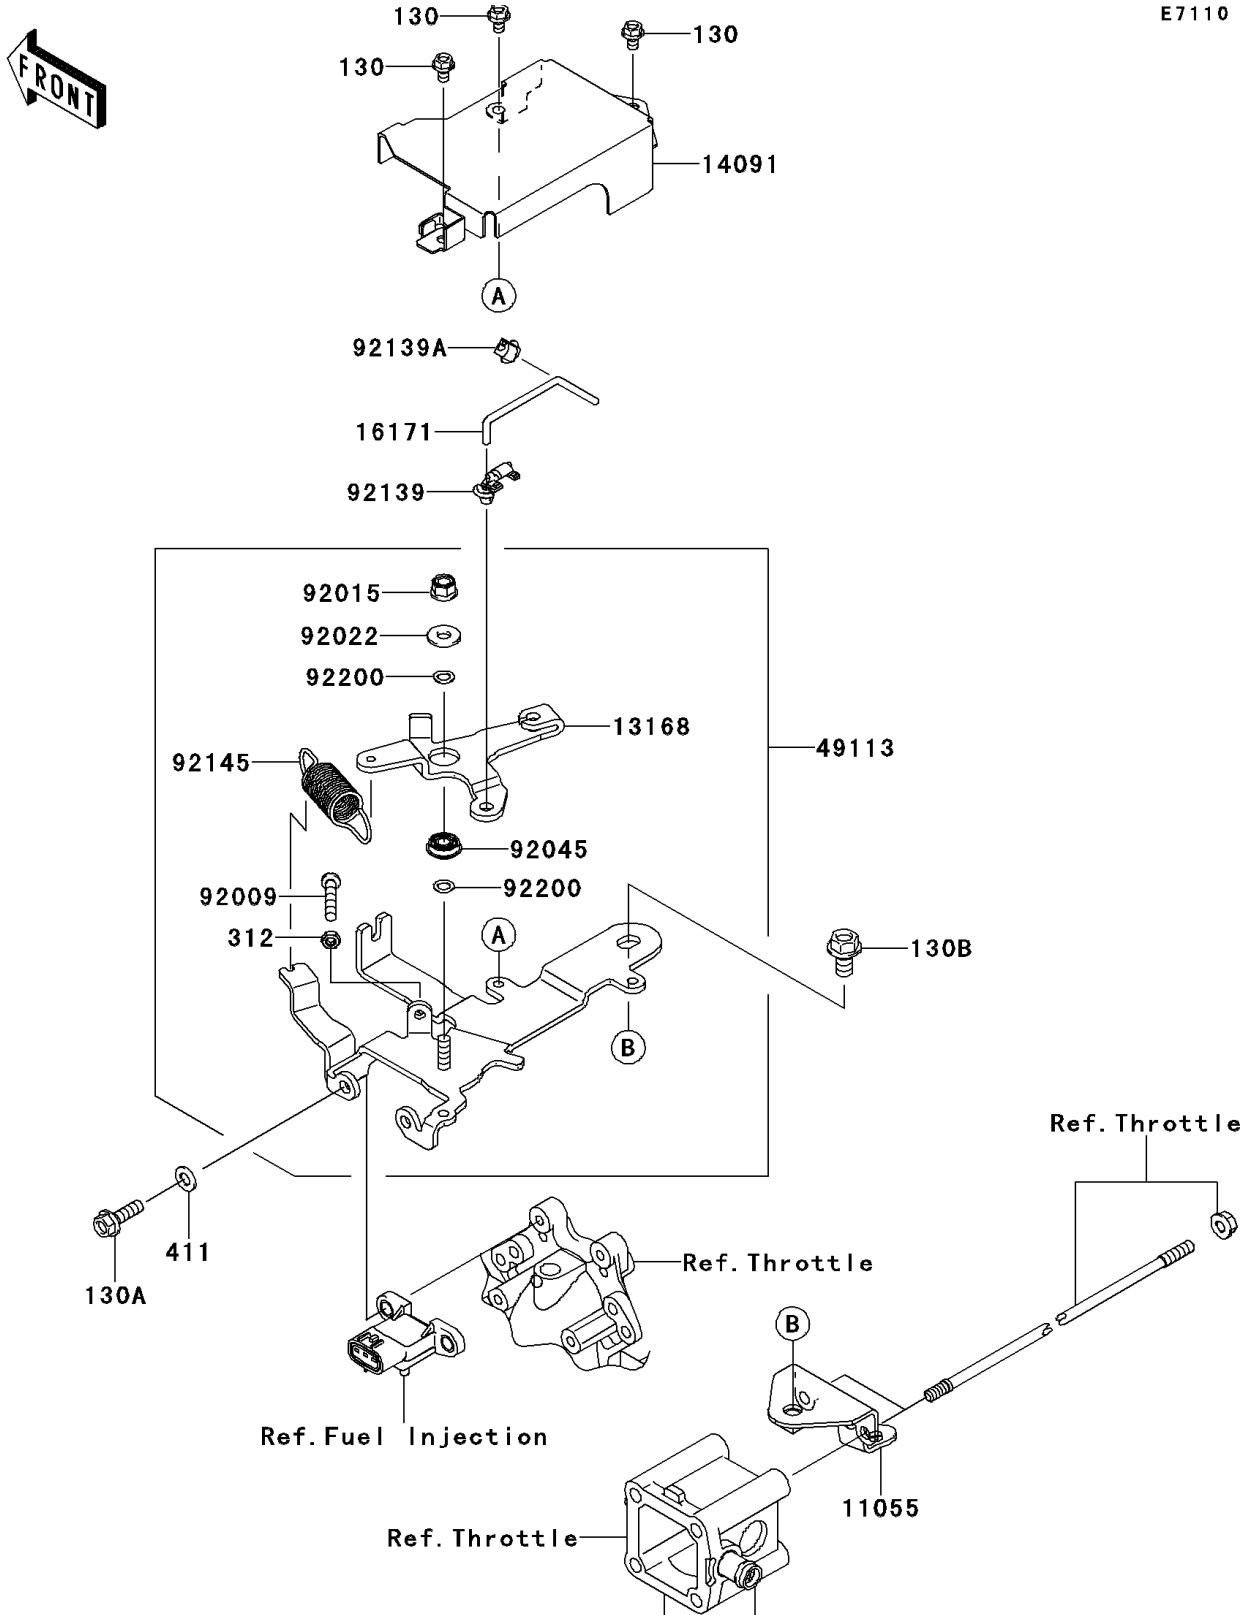

# 2009 Mule 4010 4x4 PARTS DIAGRAM

Control

E7110

## 2009 Mule 4010 4x4 PARTS LIST

### Control

ITEM NAME	PART NUMBER	QUANTITY
BRACKET (Ref # 11055)	11055-2020	1
LEVER (Ref # 13168)	13168-2509	1
COVER,CONTROL PANEL (Ref # 14091)	14091-1757	1
LINK (Ref # 16171)	16171-2105	1
PANEL-COMP-CONTROL (Ref # 49113)	49113-2211	1
SCREW,5X30 (Ref # 92009)	92009-2381	1
NUT,LOCK,FLANGED,6MM (Ref # 92015)	92015-1339	1
WASHER (Ref # 92022)	92022-2247	1
BEARING-BALL (Ref # 92045)	92045-2223	1
BUSHING,CONT-PANEL (Ref # 92139)	92139-2060	1
BUSHING,THROTTLE-BODY (Ref # 92139A)	92139-2061	1
SPRING (Ref # 92145)	92145-2186	1
WASHER,6.2X10X0.5 (Ref # 92200)	92200-2083	2
BOLT-FLANGED,5X8 (Ref # 130)	130BA0508	3
BOLT-FLANGED,6X20 (Ref # 130A)	130BA0620	2
BOLT-FLANGED,8X14 (Ref # 130B)	130BA0814	1
NUT-HEX,5MM (Ref # 312)	312AA0500	1
WASHER-PLAIN,6.5X13X1 (Ref # 411)	411AB0600	2