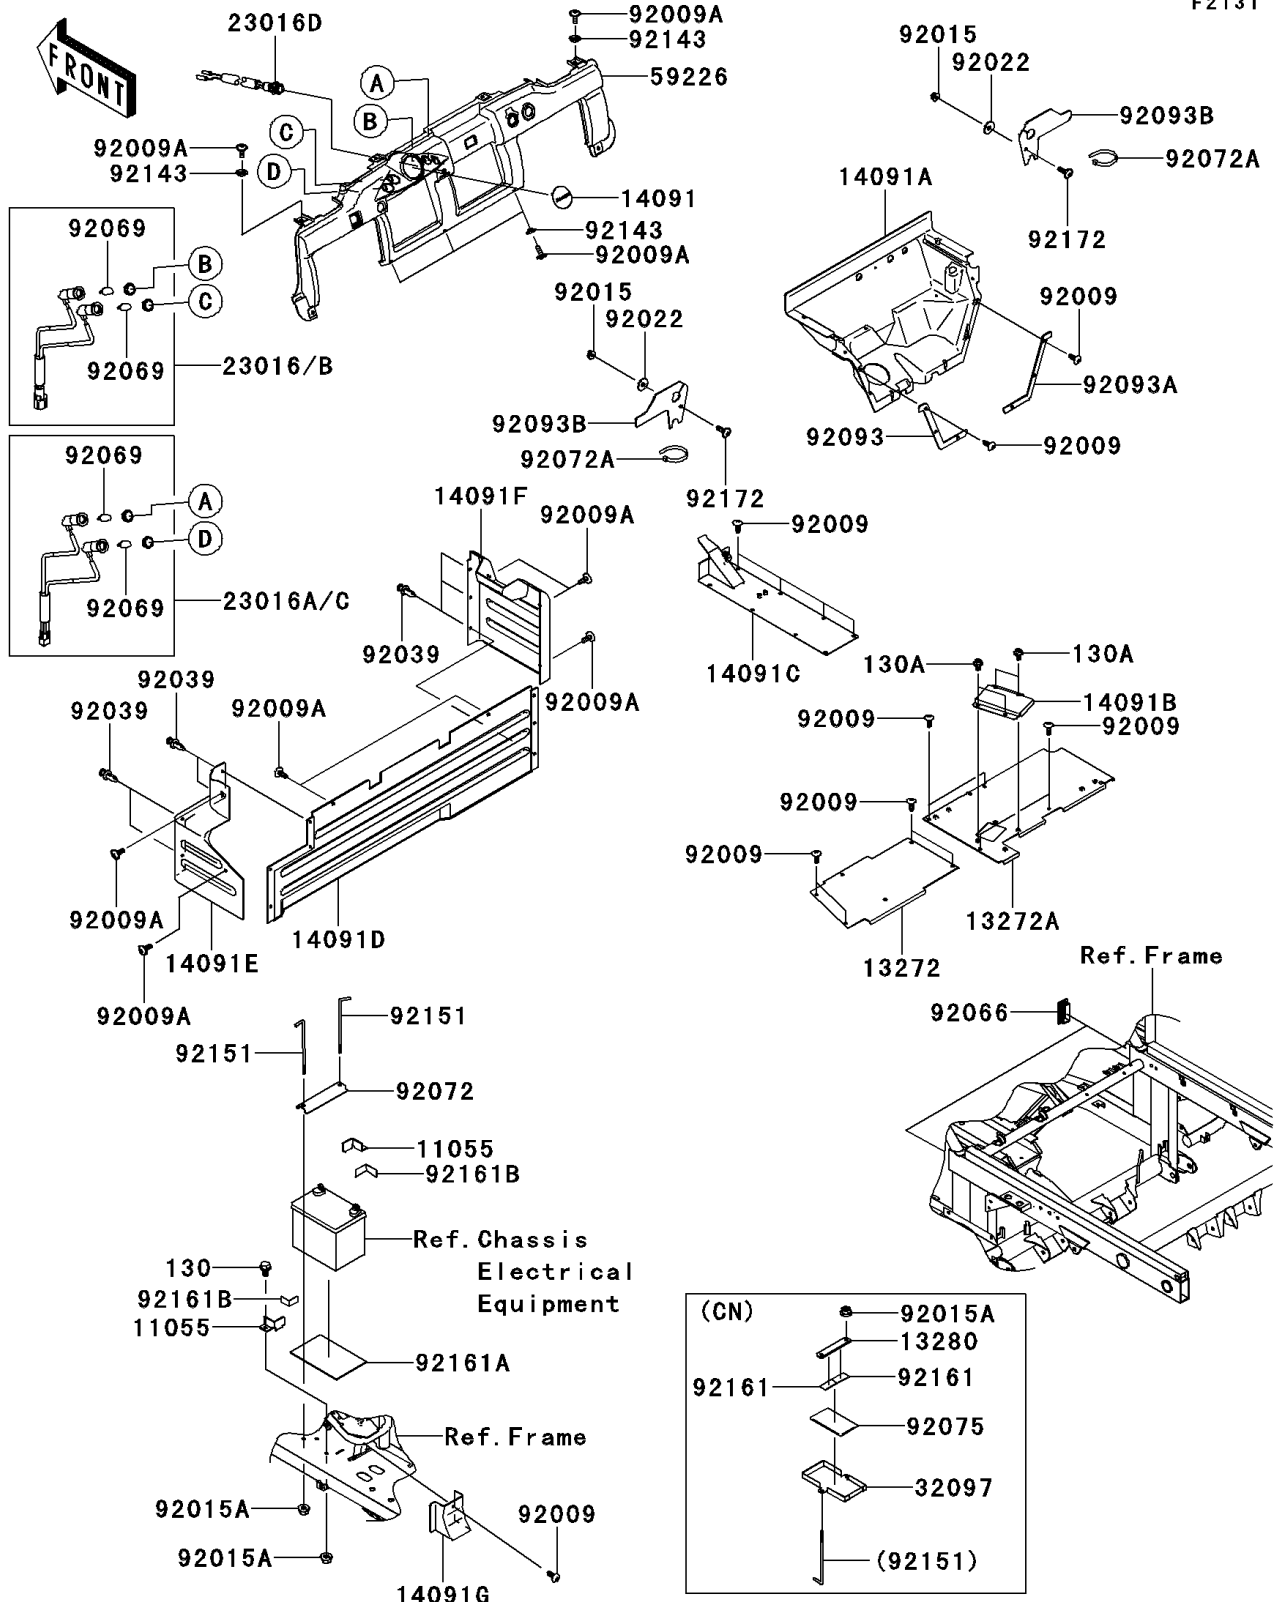

2009 Mule 4010 4x4 PARTS DIAGRAM

Frame Fittings(M9F-MBF)

F2131

2009 Mule 4010 4x4 PARTS LIST

Frame Fittings(M9F-MBF)

ITEM NAME	PART NUMBER	QUANTITY
BRACKET (Ref # 11055)	11055-0433	2
PLATE (Ref # 13272)	13272-0284	1
PLATE (Ref # 13272A)	13272-0285	1
HOLDER,BATTERY (Ref # 13280)	13280-7505	1
COVER,SPEEDOMETER,F.BLACK (Ref # 14091)	14091-0929-6Z	1
COVER,FLOOR (Ref # 14091A)	14091-1378	1
COVER (Ref # 14091B)	14091-1666	1
COVER,FLOOR,CNT,FR (Ref # 14091C)	14091-1692	1
COVER,FRONT SEAT,CNT (Ref # 14091D)	14091-7531	1
COVER,FRONT SEAT,LH (Ref # 14091E)	14091-7541	1
COVER,FRONT SEAT,RH (Ref # 14091F)	14091-7542	1
COVER,PARKING CABLE (Ref # 14091G)	14091-7551	1
LAMP-ASSY,PARKING&WATER TEMP (Ref # 23016)	23016-0018	1
LAMP-ASSY,DFI&OIL PRESSURE (Ref # 23016A)	23016-0031	1
LAMP-ASSY,LED (Ref # 23016D)	23016-7501	1
CASE-BATTERY (Ref # 32097)	32097-7501	1
PANEL-CONTROL,F.BLACK (Ref # 59226)	59226-0012-6Z	1
SCREW,TAPPING,6X16 (Ref # 92009)	92009-1166	23
SCREW,6X16 (Ref # 92009A)	92009-1621	12
NUT,FLANGED,6MM,BLACK (Ref # 92015)	92015-1233	2
NUT,FLANGED,8MM (Ref # 92015A)	92015-1406	2
WASHER,6.5X20X1.6,BLACK (Ref # 92022)	92022-1346	2
RIVET (Ref # 92039)	92039-1229	7
PLUG (Ref # 92066)	92066-7505	2
BULB,12V 1.7W,T10 (Ref # 92069)	92069-1059	4
BAND (Ref # 92072)	92072-0112	1
BAND,L=368.3 (Ref # 92072A)	92072-3872	2
DAMPER (Ref # 92075)	92075-1076	1
SEAL,FRONT FENDER,LH (Ref # 92093)	92093-1293	1

2009 Mule 4010 4x4 PARTS LIST

Frame Fittings(M9F-MBF)

ITEM NAME	PART NUMBER	QUANTITY
SEAL,FRONT FENDER,RH (Ref # 92093A)	92093-1294	1
SEAL,LOWER COVER (Ref # 92093B)	92093-1295	2
COLLAR (Ref # 92143)	92143-1087	5
BOLT,BATTERY (Ref # 92151)	92151-1897	2
DAMPER (Ref # 92161)	92161-0032	2
DAMPER (Ref # 92161A)	92161-0578	1
DAMPER (Ref # 92161B)	92161-0580	2
SCREW,6X18 (Ref # 92172)	92172-0002	2
BOLT-FLANGED,8X14 (Ref # 130)	130BA0814	2
BOLT-FLANGED,6X10 (Ref # 130A)	130BB0610	4
NUT,FLANGED,8MM (Ref # 92015A)	92015-1406	4