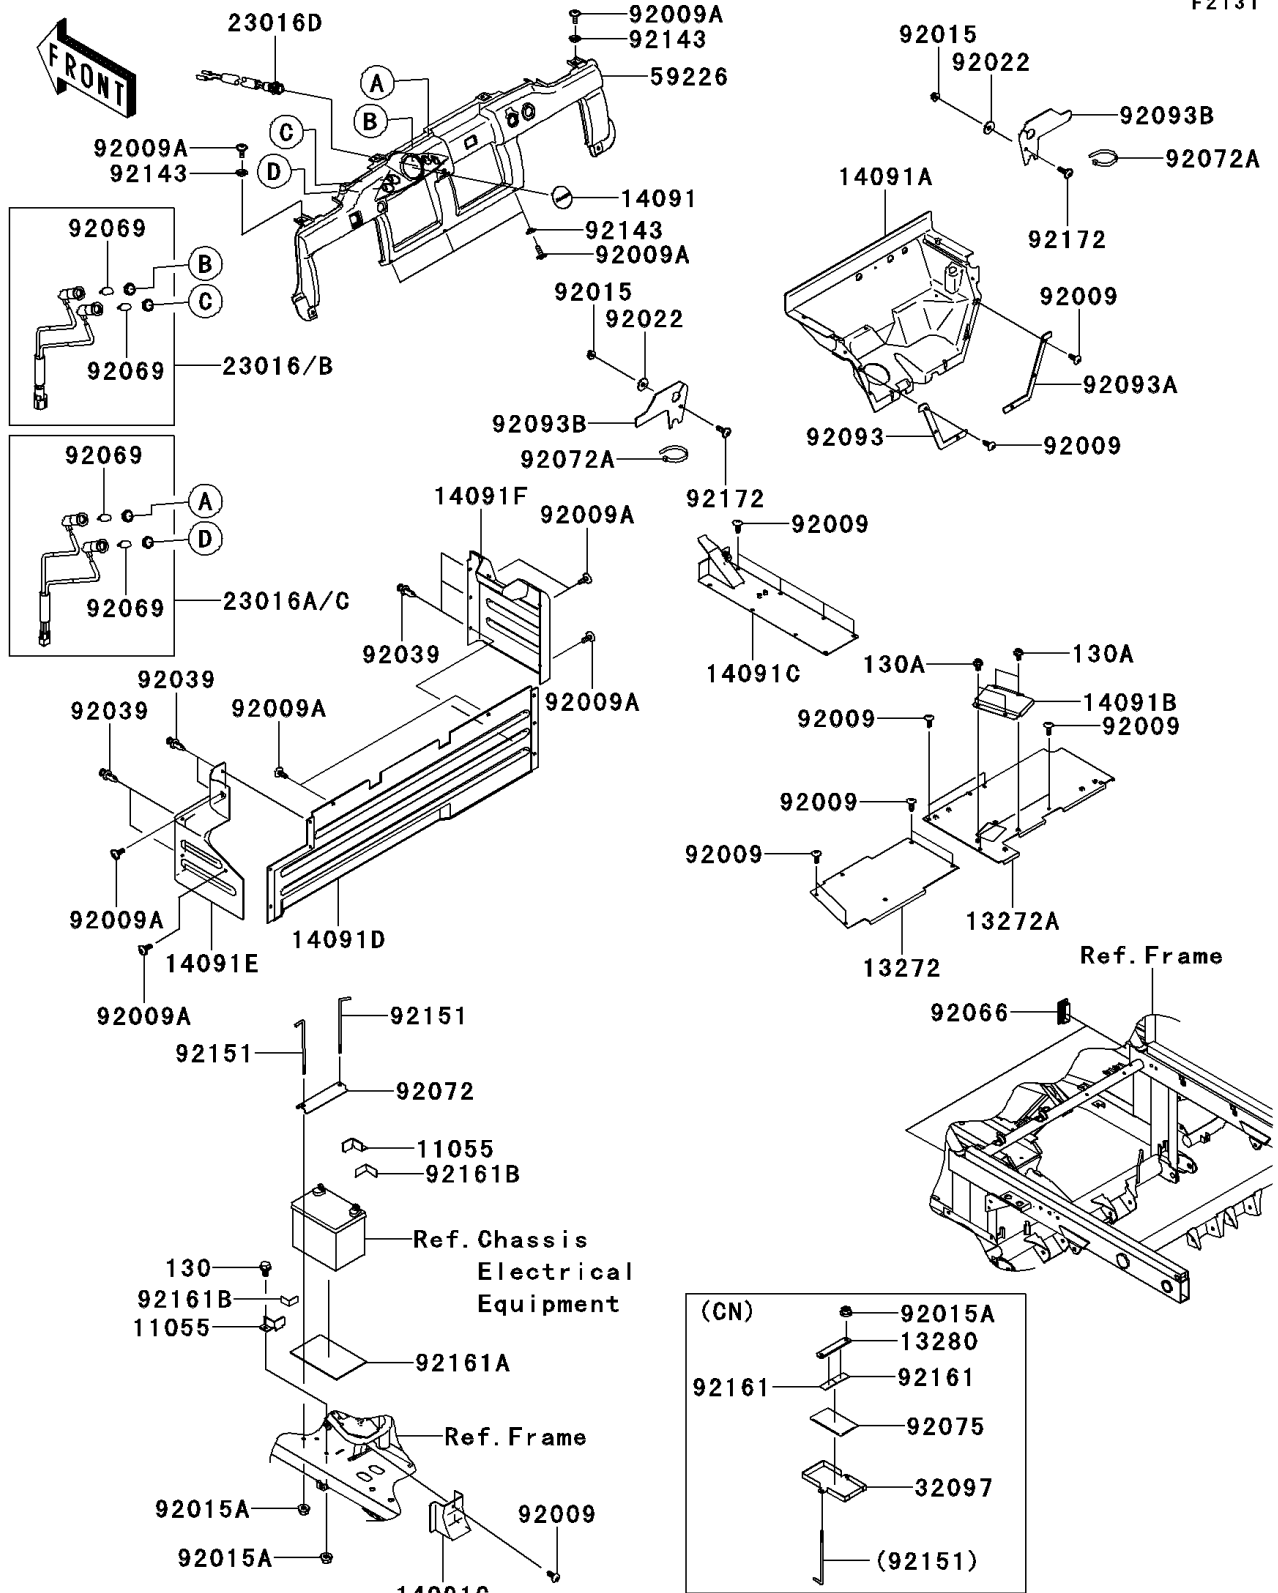

2009 Mule 4010 4x4 PARTS DIAGRAM

Frame Fittings(M9F-MBF)

F2131

2009 Mule 4010 4x4 PARTS LIST

Frame Fittings(M9F-MBF)

ITEM NAME	PART NUMBER	QUANTITY
BRACKET (Ref # 11055)	11055-0433	2
PLATE (Ref # 13272)	13272-0284	1
PLATE (Ref # 13272A)	13272-0285	1
HOLDER,BATTERY (Ref # 13280)	13280-7505	1
COVER,SPEEDOMETER,F.BLACK (Ref # 14091)	14091-0929-6Z	1
COVER,FLOOR (Ref # 14091A)	14091-1378	1
COVER (Ref # 14091B)	14091-1666	1
COVER,FLOOR,CNT,FR (Ref # 14091C)	14091-1692	1
COVER,FRONT SEAT,CNT (Ref # 14091D)	14091-7531	1
COVER,FRONT SEAT,LH (Ref # 14091E)	14091-7541	1
COVER,FRONT SEAT,RH (Ref # 14091F)	14091-7542	1
COVER,PARKING CABLE (Ref # 14091G)	14091-7551	1
LAMP-ASSY,PARKING&WATER TEMP (Ref # 23016)	23016-0018	1
LAMP-ASSY,DFI&OIL PRESSURE (Ref # 23016A)	23016-0031	1
LAMP-ASSY,LED (Ref # 23016D)	23016-7501	1
CASE-BATTERY (Ref # 32097)	32097-7501	1
PANEL-CONTROL,F.BLACK (Ref # 59226)	59226-0012-6Z	1
SCREW,TAPPING,6X16 (Ref # 92009)	92009-1166	23
SCREW,6X16 (Ref # 92009A)	92009-1621	12
NUT,FLANGED,6MM,BLACK (Ref # 92015)	92015-1233	2
NUT,FLANGED,8MM (Ref # 92015A)	92015-1406	2
WASHER,6.5X20X1.6,BLACK (Ref # 92022)	92022-1346	2
RIVET (Ref # 92039)	92039-1229	7
PLUG (Ref # 92066)	92066-7505	2
BULB,12V 1.7W,T10 (Ref # 92069)	92069-1059	4
BAND (Ref # 92072)	92072-0112	1
BAND,L=368.3 (Ref # 92072A)	92072-3872	2
DAMPER (Ref # 92075)	92075-1076	1
SEAL,FRONT FENDER,LH (Ref # 92093)	92093-1293	1

2009 Mule 4010 4x4 PARTS LIST

Frame Fittings(M9F-MBF)

ITEM NAME	PART NUMBER	QUANTITY
SEAL,FRONT FENDER,RH (Ref # 92093A)	92093-1294	1
SEAL,LOWER COVER (Ref # 92093B)	92093-1295	2
COLLAR (Ref # 92143)	92143-1087	5
BOLT,BATTERY (Ref # 92151)	92151-1897	2
DAMPER (Ref # 92161)	92161-0032	2
DAMPER (Ref # 92161A)	92161-0578	1
DAMPER (Ref # 92161B)	92161-0580	2
SCREW,6X18 (Ref # 92172)	92172-0002	2
BOLT-FLANGED,8X14 (Ref # 130)	130BA0814	2
BOLT-FLANGED,6X10 (Ref # 130A)	130BB0610	4
NUT,FLANGED,8MM (Ref # 92015A)	92015-1406	4